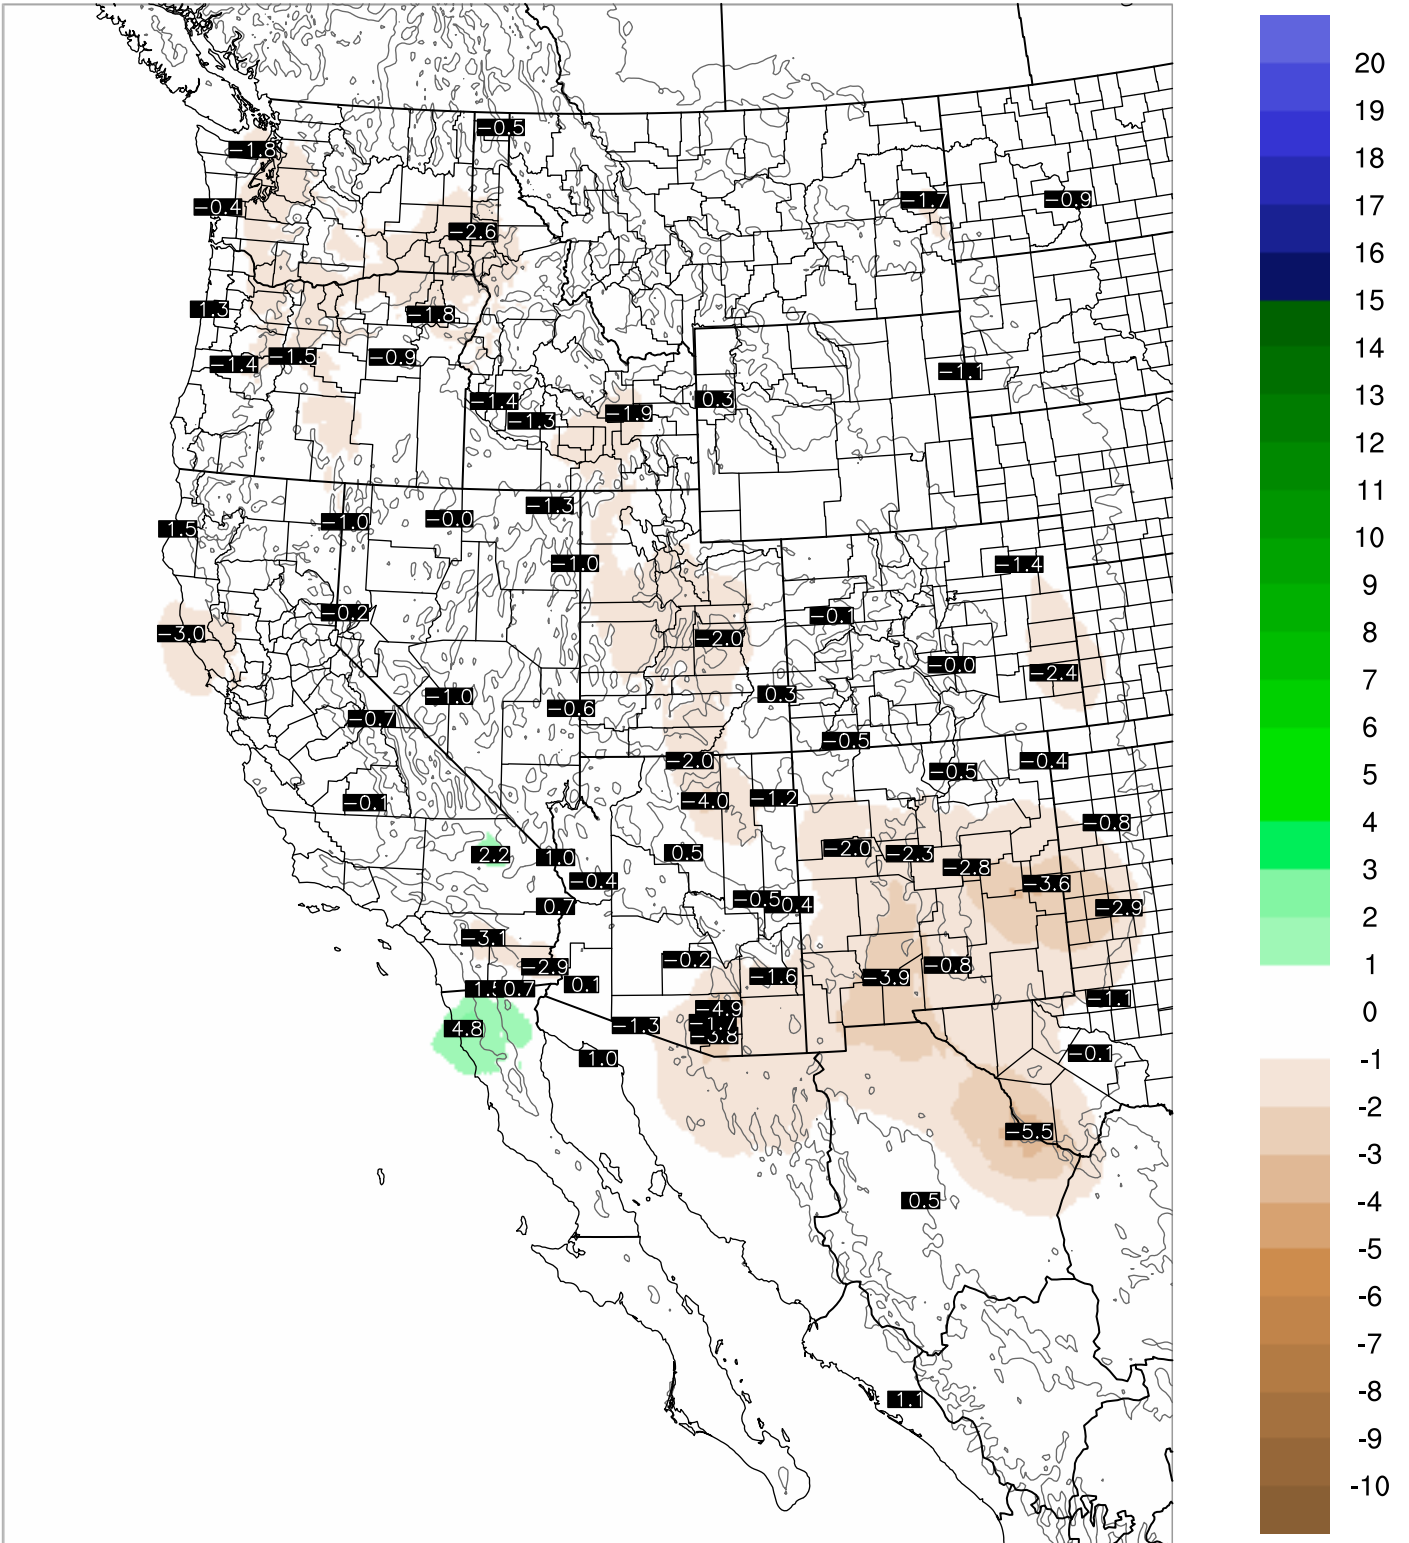

# Corrected PWV 5 Oct 2021 5:45 UTC

# PWV Error(mm) Obs-Init

Corrected PWV 5 Oct 2021 5:45 UTC

PWV Error(mm) Obs-Init