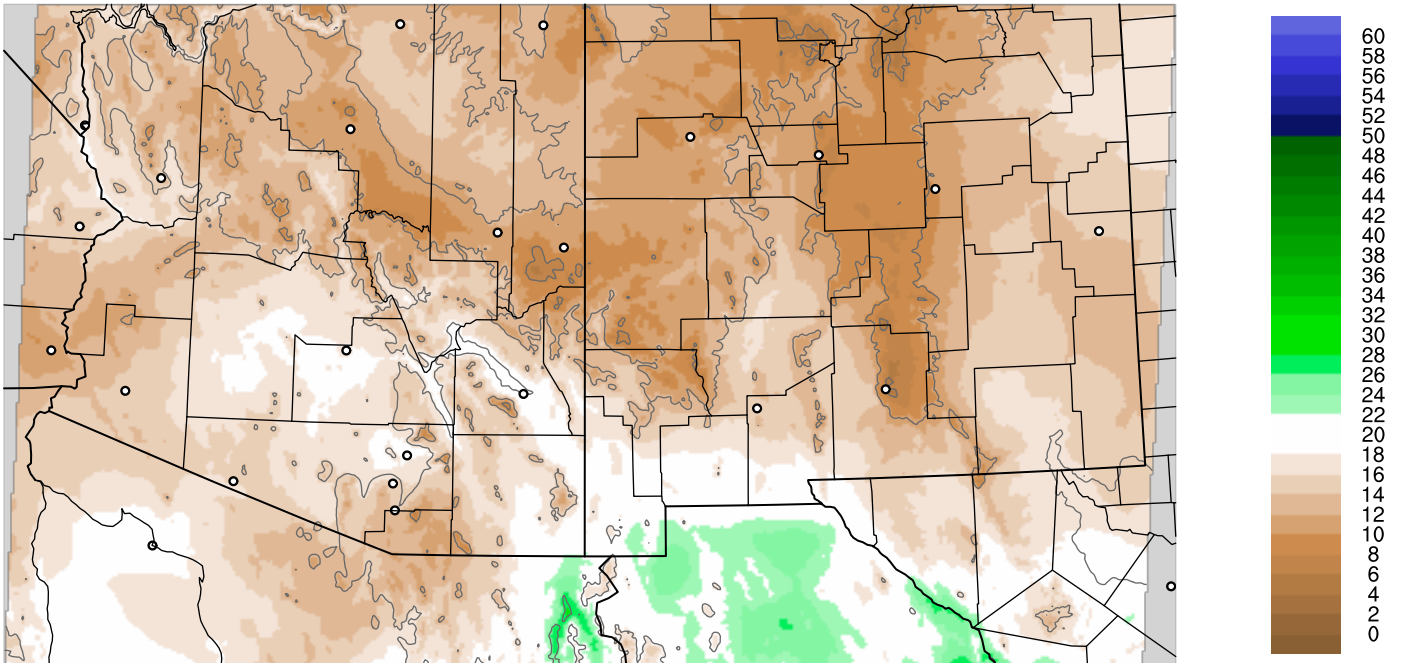

Corrected PWV 4 Oct 2021 5:45 UTC

PWV Error(mm) Obs-Init

Corrected PWV 4 Oct 2021 5:45 UTC

PWV Error(mm) Obs-Init