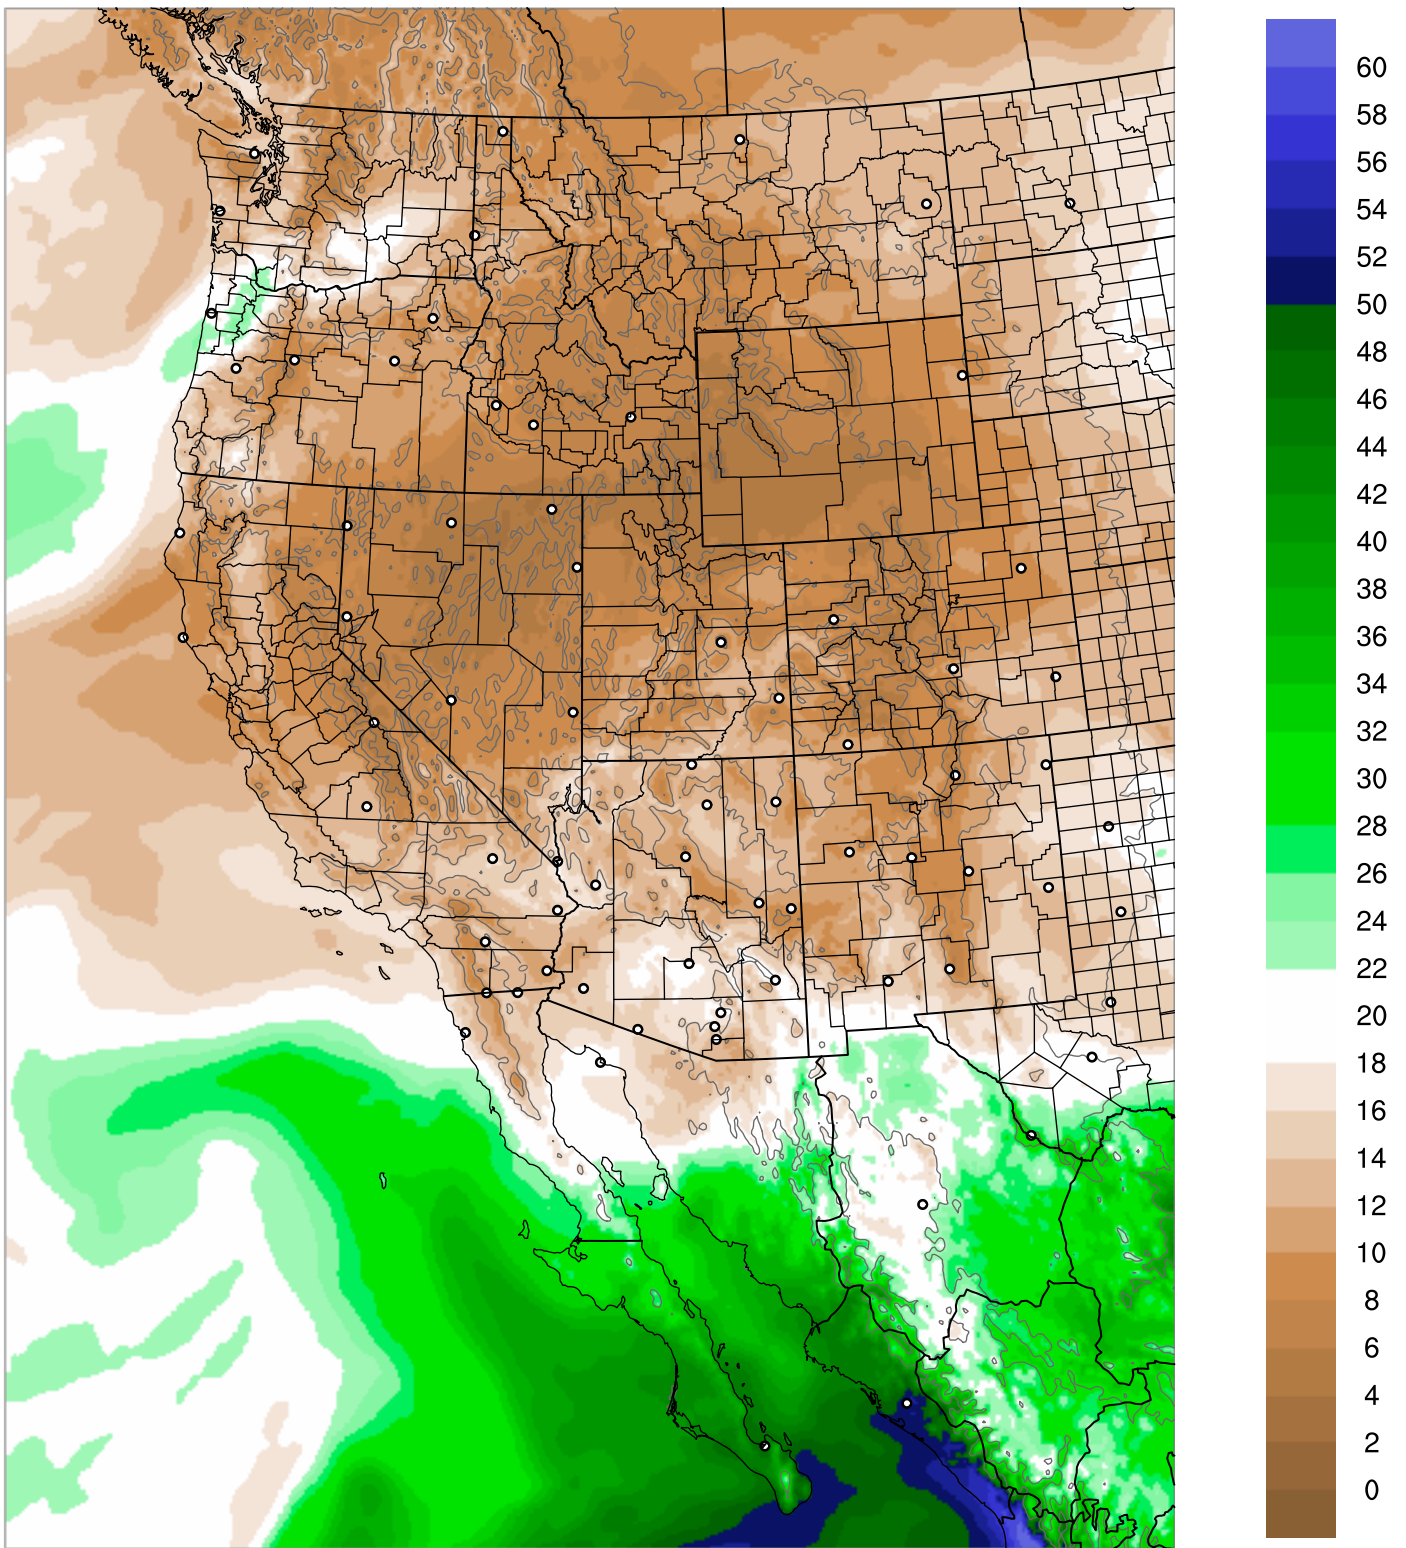

Corrected PWV 4 Oct 2021 5:45 UTC

PWV Error(mm) Obs-Init

Corrected PWV 4 Oct 2021 5:45 UTC

PWV Error(mm) Obs-Init