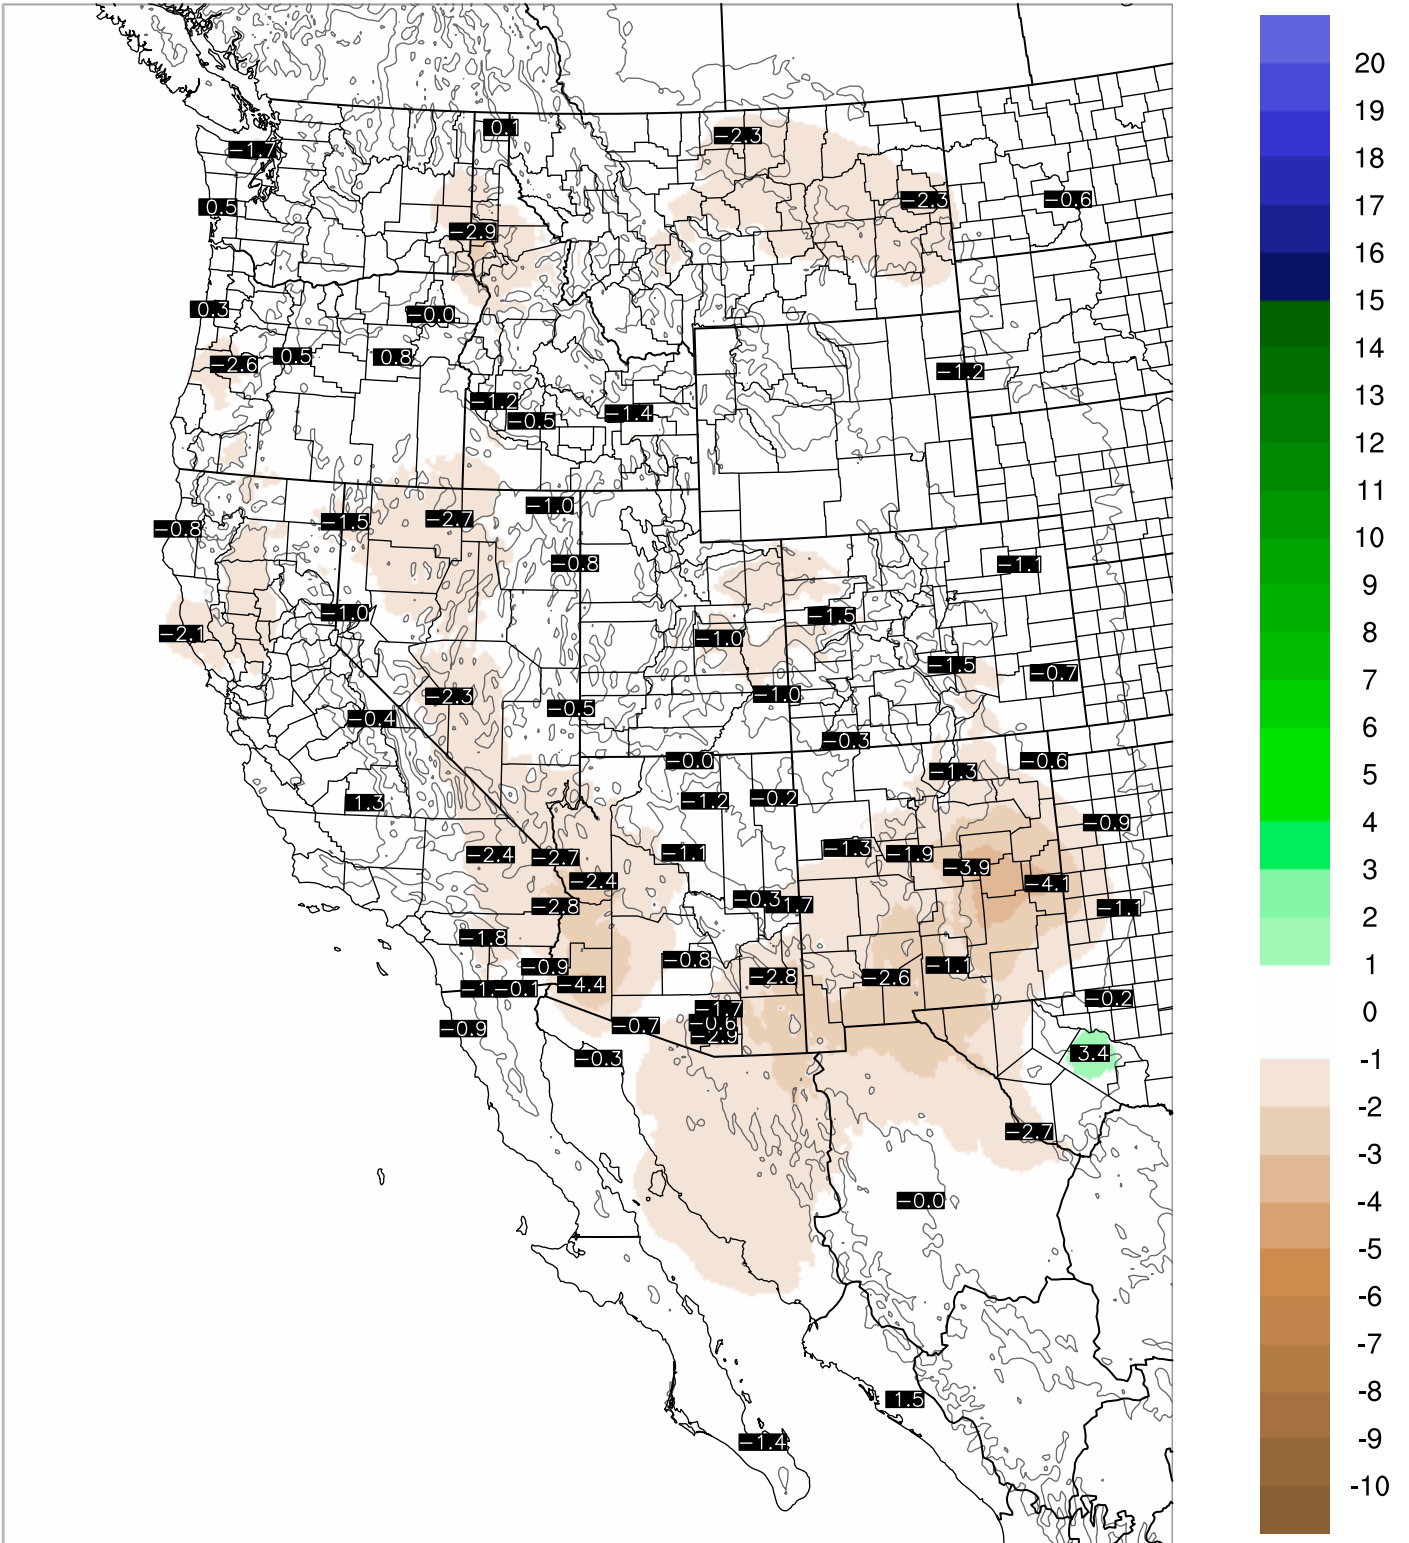

Corrected PWV 4 Oct 2021 5:45 UTC

PWV Error(mm) Obs-Init

Corrected PWV 4 Oct 2021 5:45 UTC

PWV Error(mm) Obs-Init