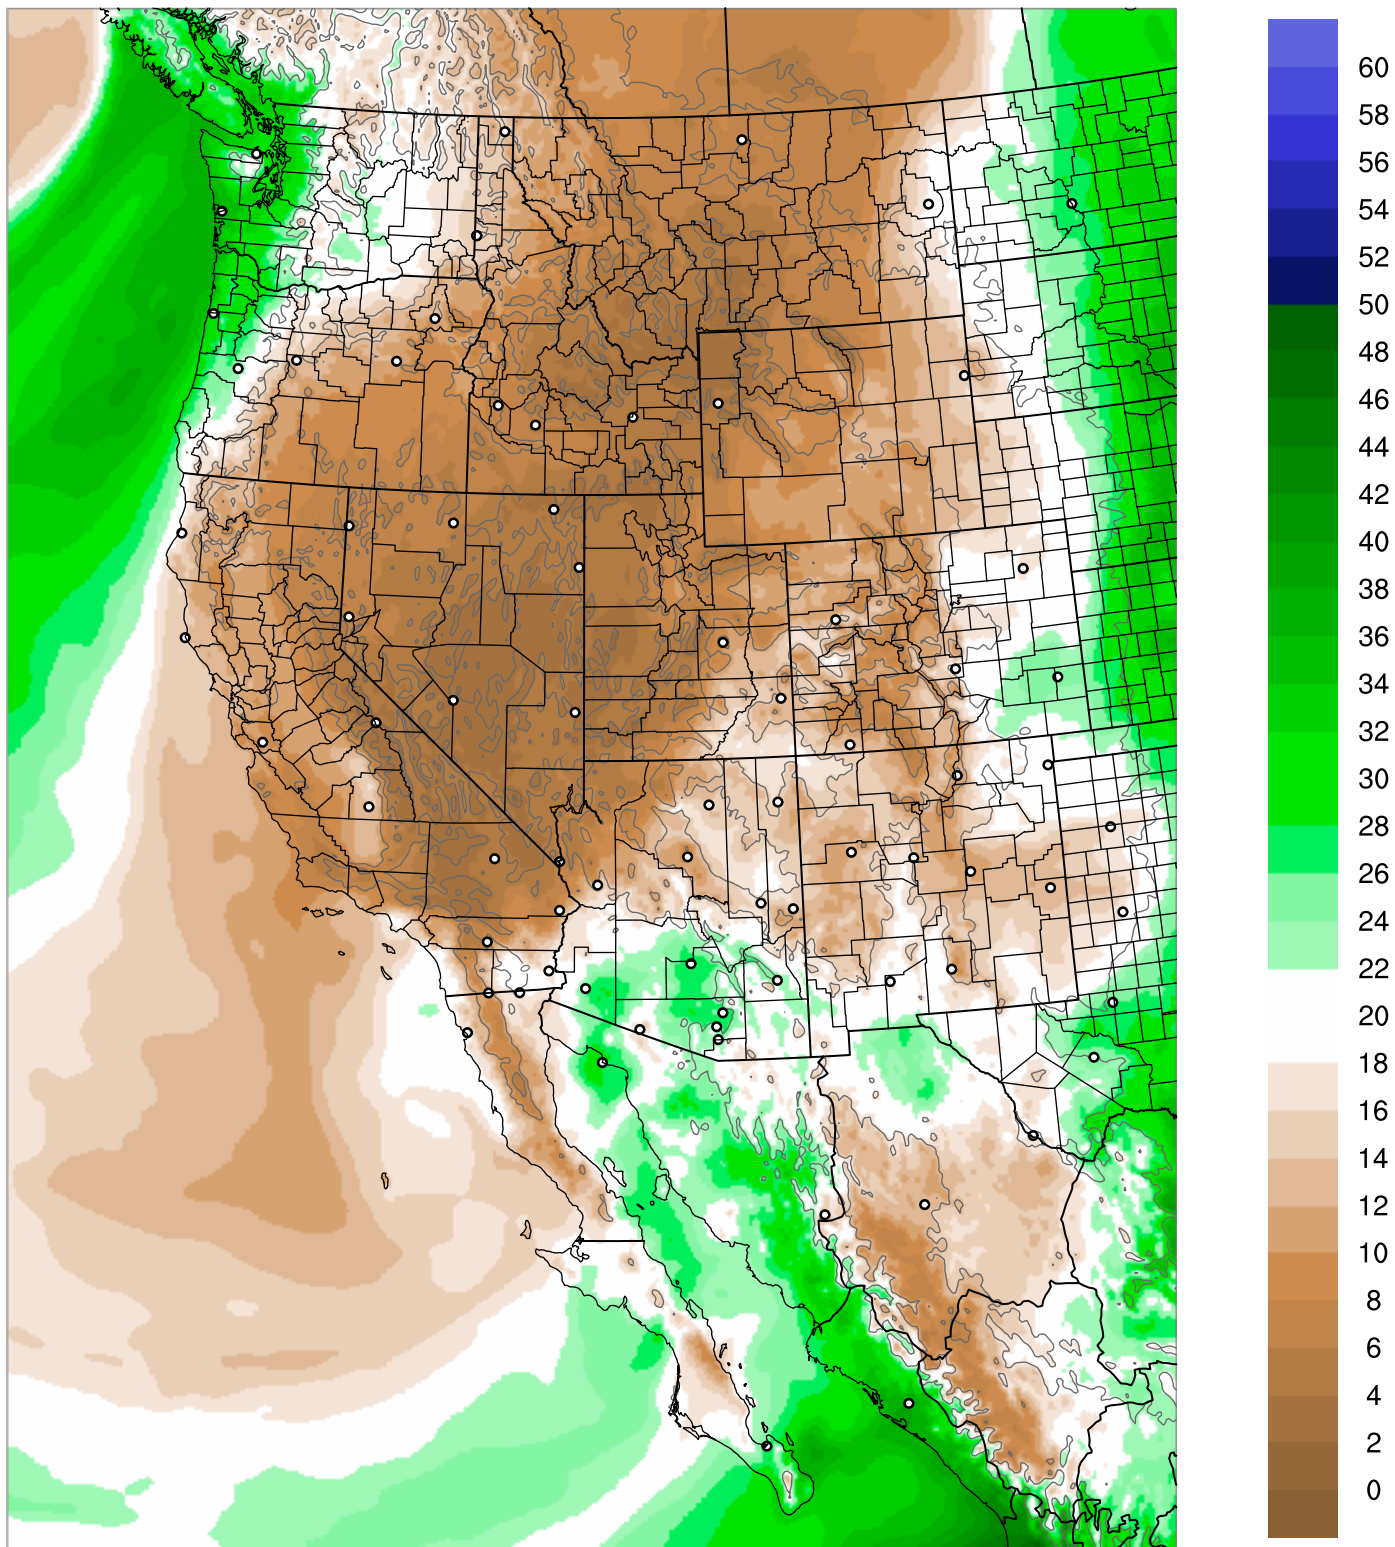

Corrected PWV 30 Sep 2021 5:45 UTC

Corrected PWV 30 Sep 2021 5:45 UTC

PWV Error(mm) Obs-Init