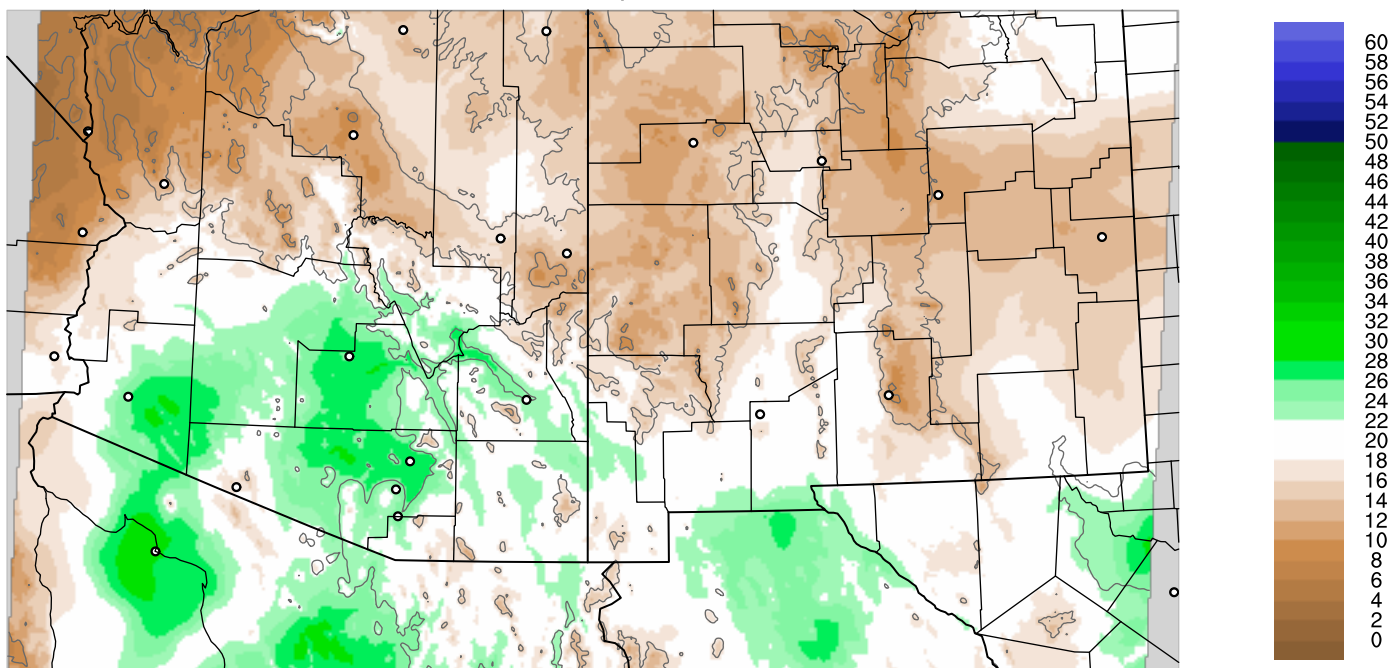

Corrected PWV 30 Sep 2021 5:45 UTC

Corrected PWV 30 Sep 2021 5:45 UTC

PWV Error(mm) Obs-Init