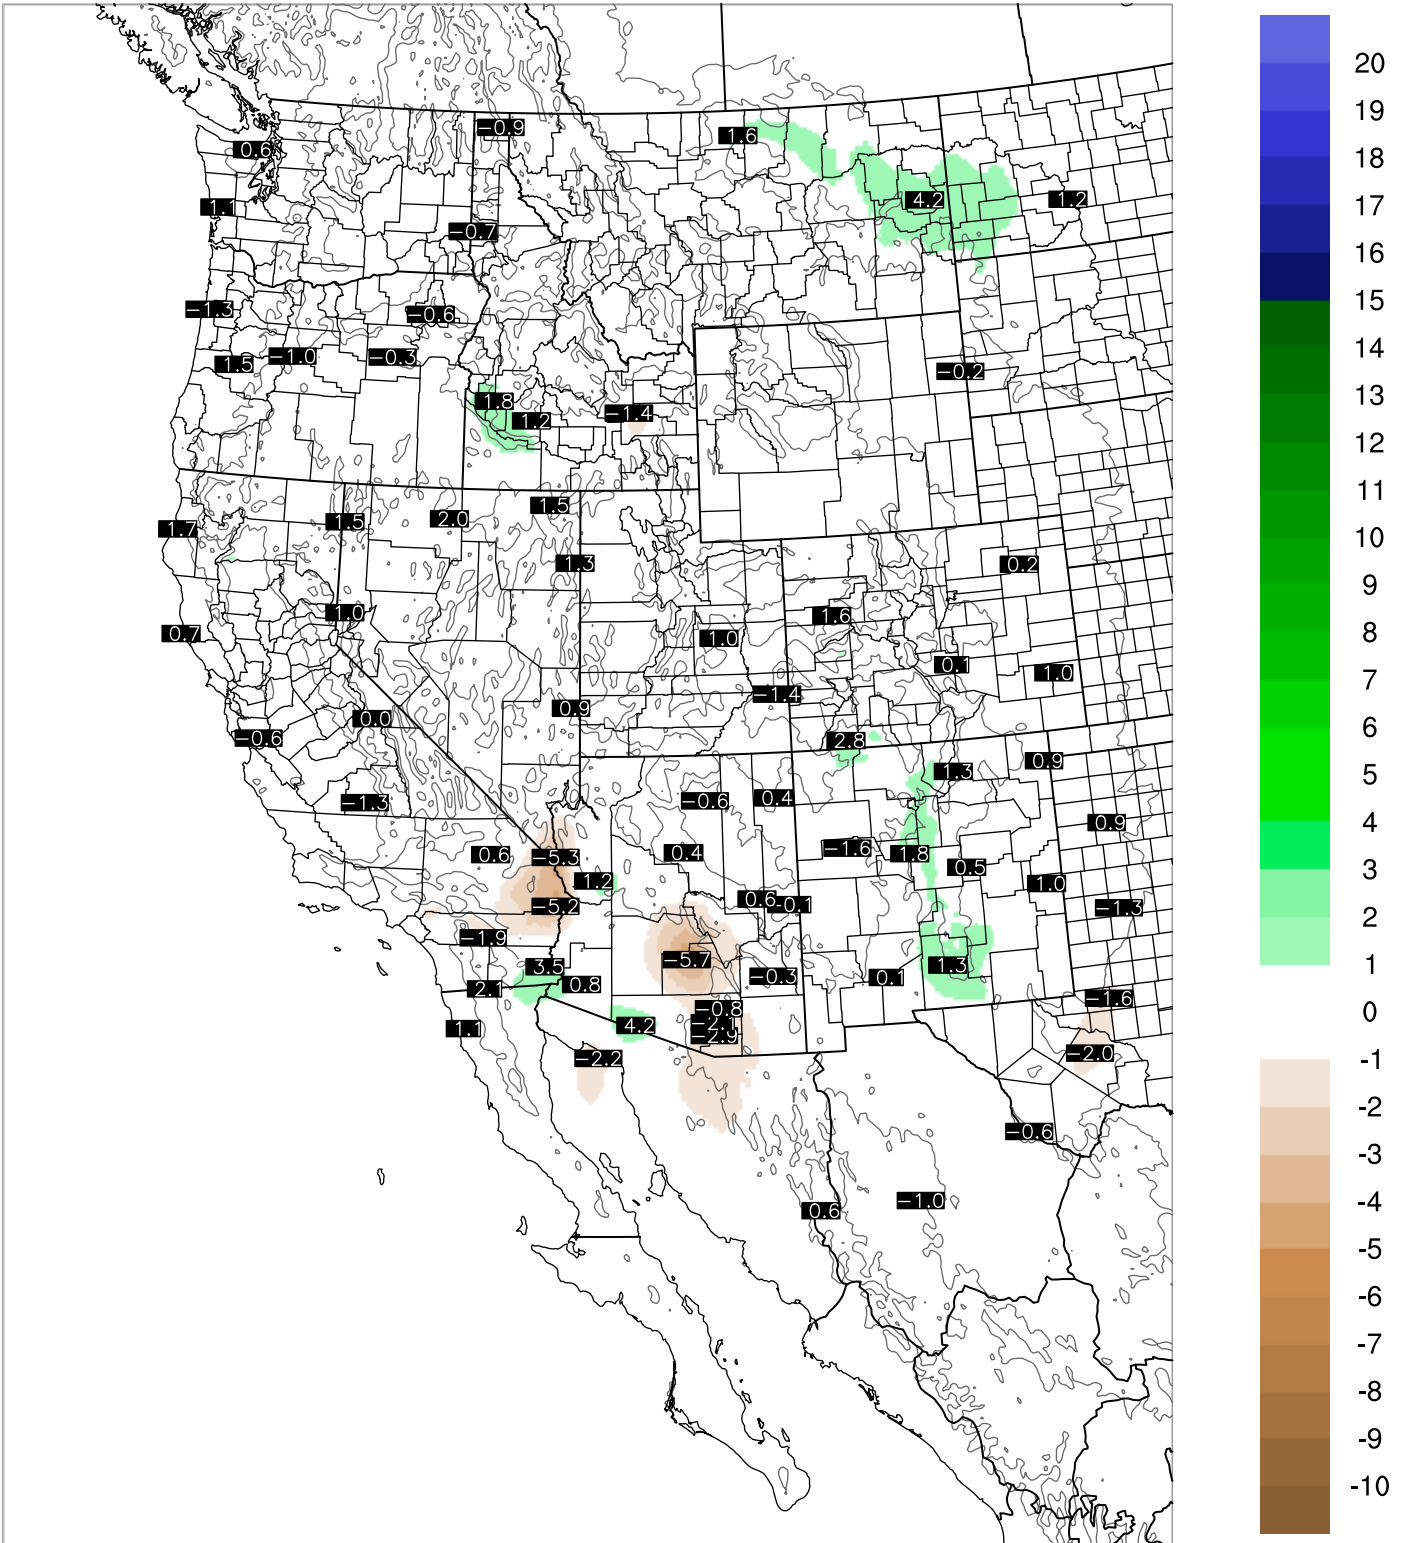

# Corrected PWV 29 Sep 2021 5:45 UTC

# PWV Error(mm) Obs-Init

Corrected PWV 29 Sep 2021 5:45 UTC

PWV Error(mm) Obs-Init