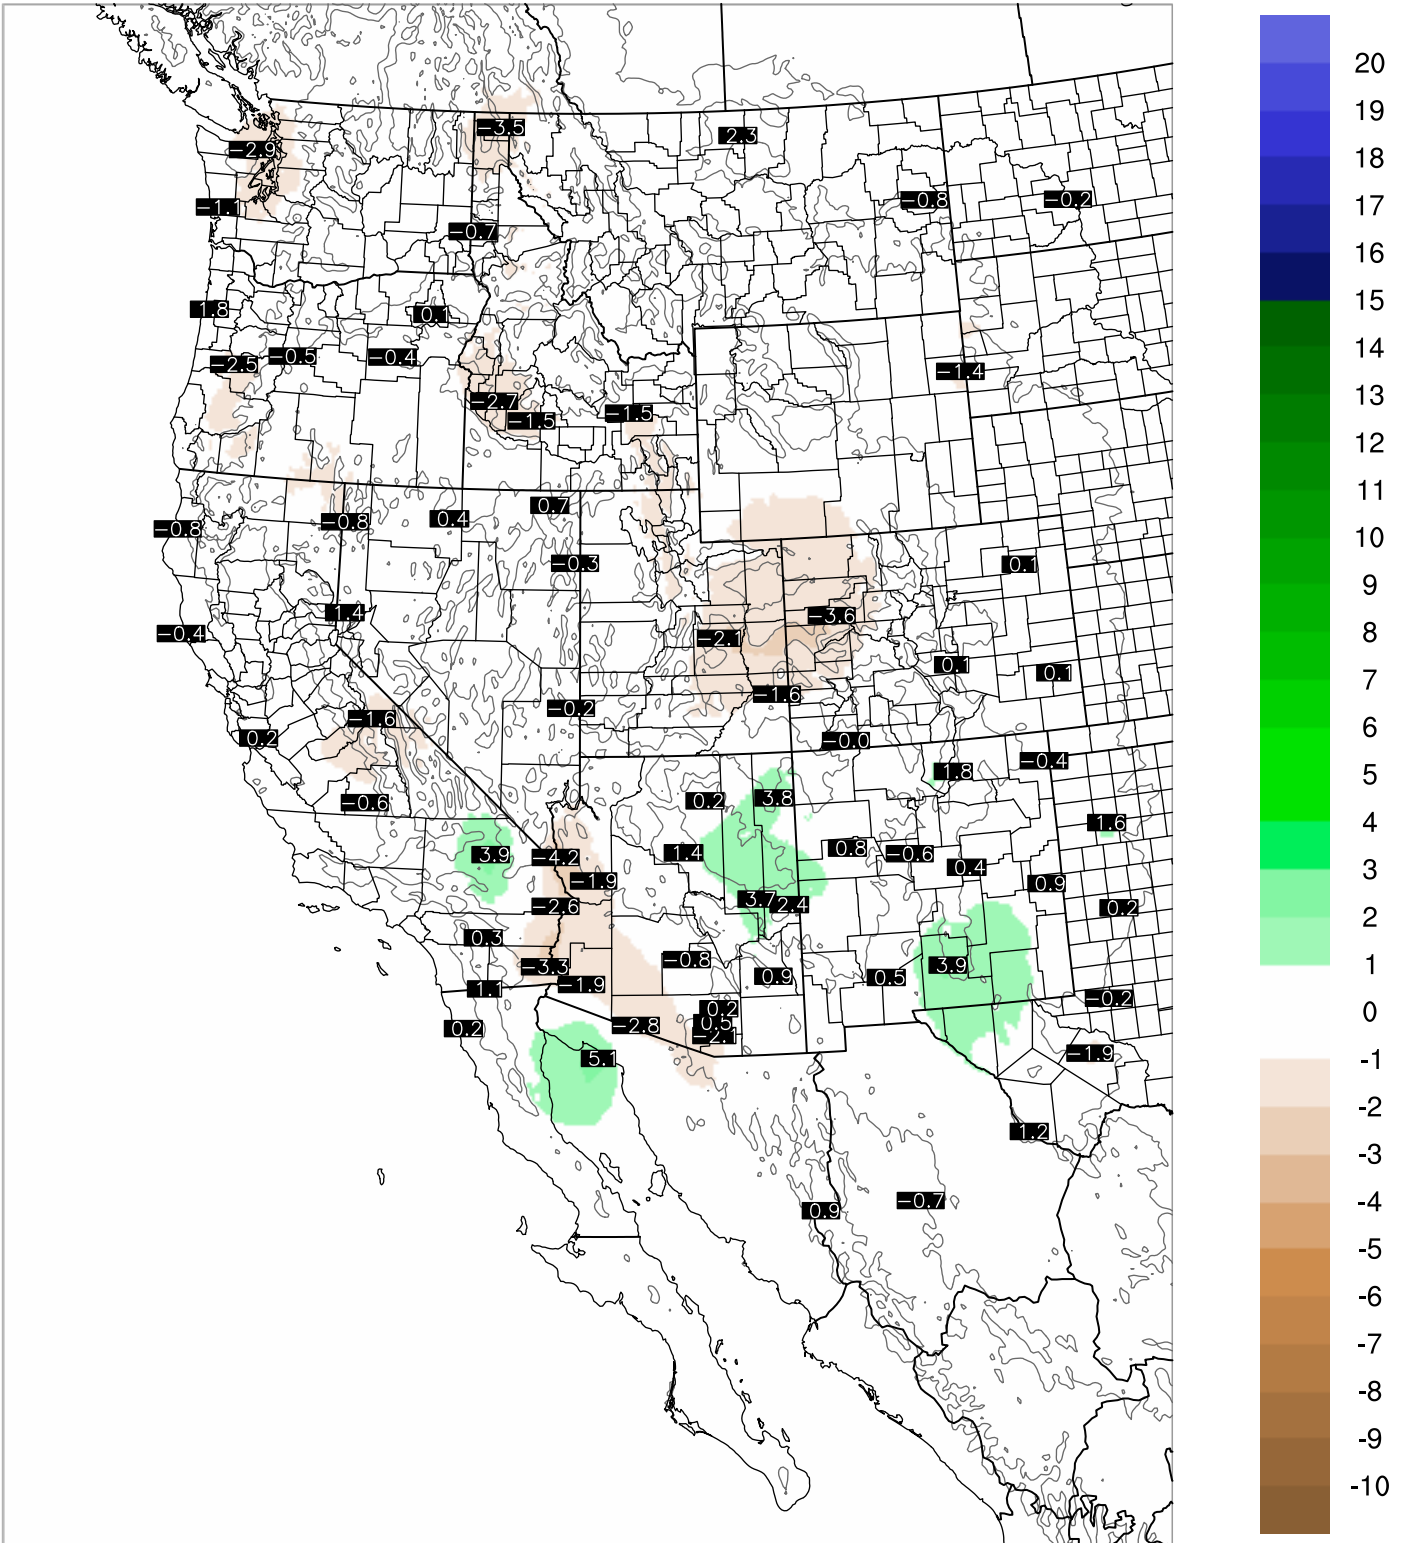

Corrected PWV 27 Sep 2021 5:45 UTC

PWV Error(mm) Obs-Init

Corrected PWV 27 Sep 2021 5:45 UTC

PWV Error(mm) Obs-Init