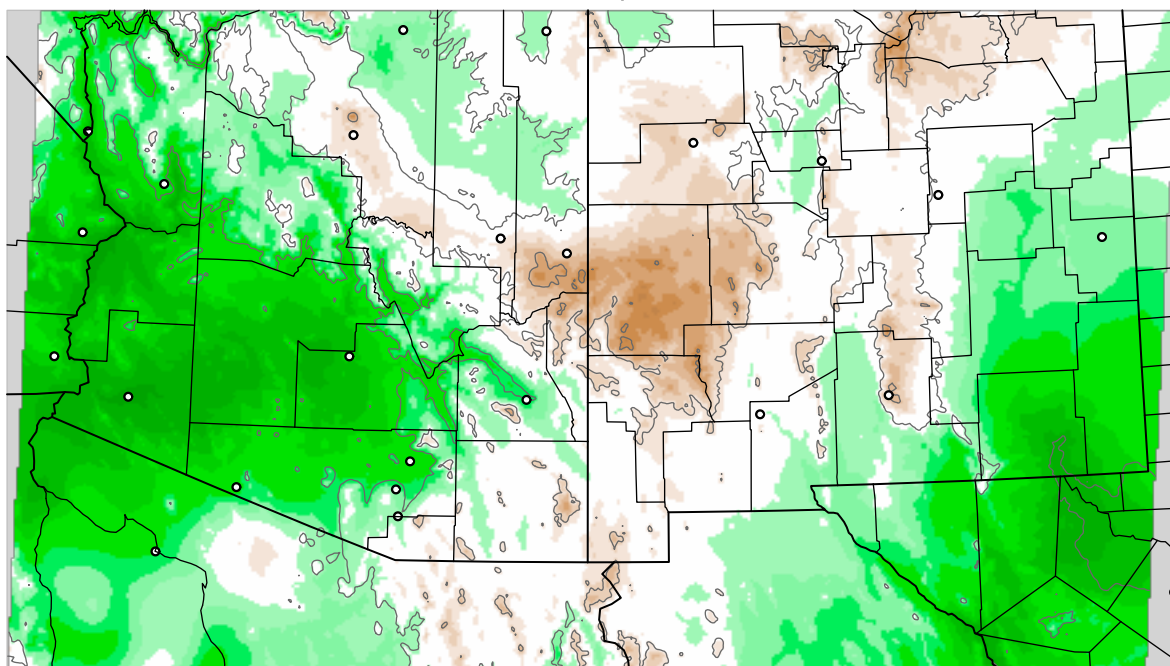

Corrected PWV 27 Sep 2021 5:45 UTC

PWV Error(mm) Obs-Init

Corrected PWV 27 Sep 2021 5:45 UTC

PWV Error(mm) Obs-Init