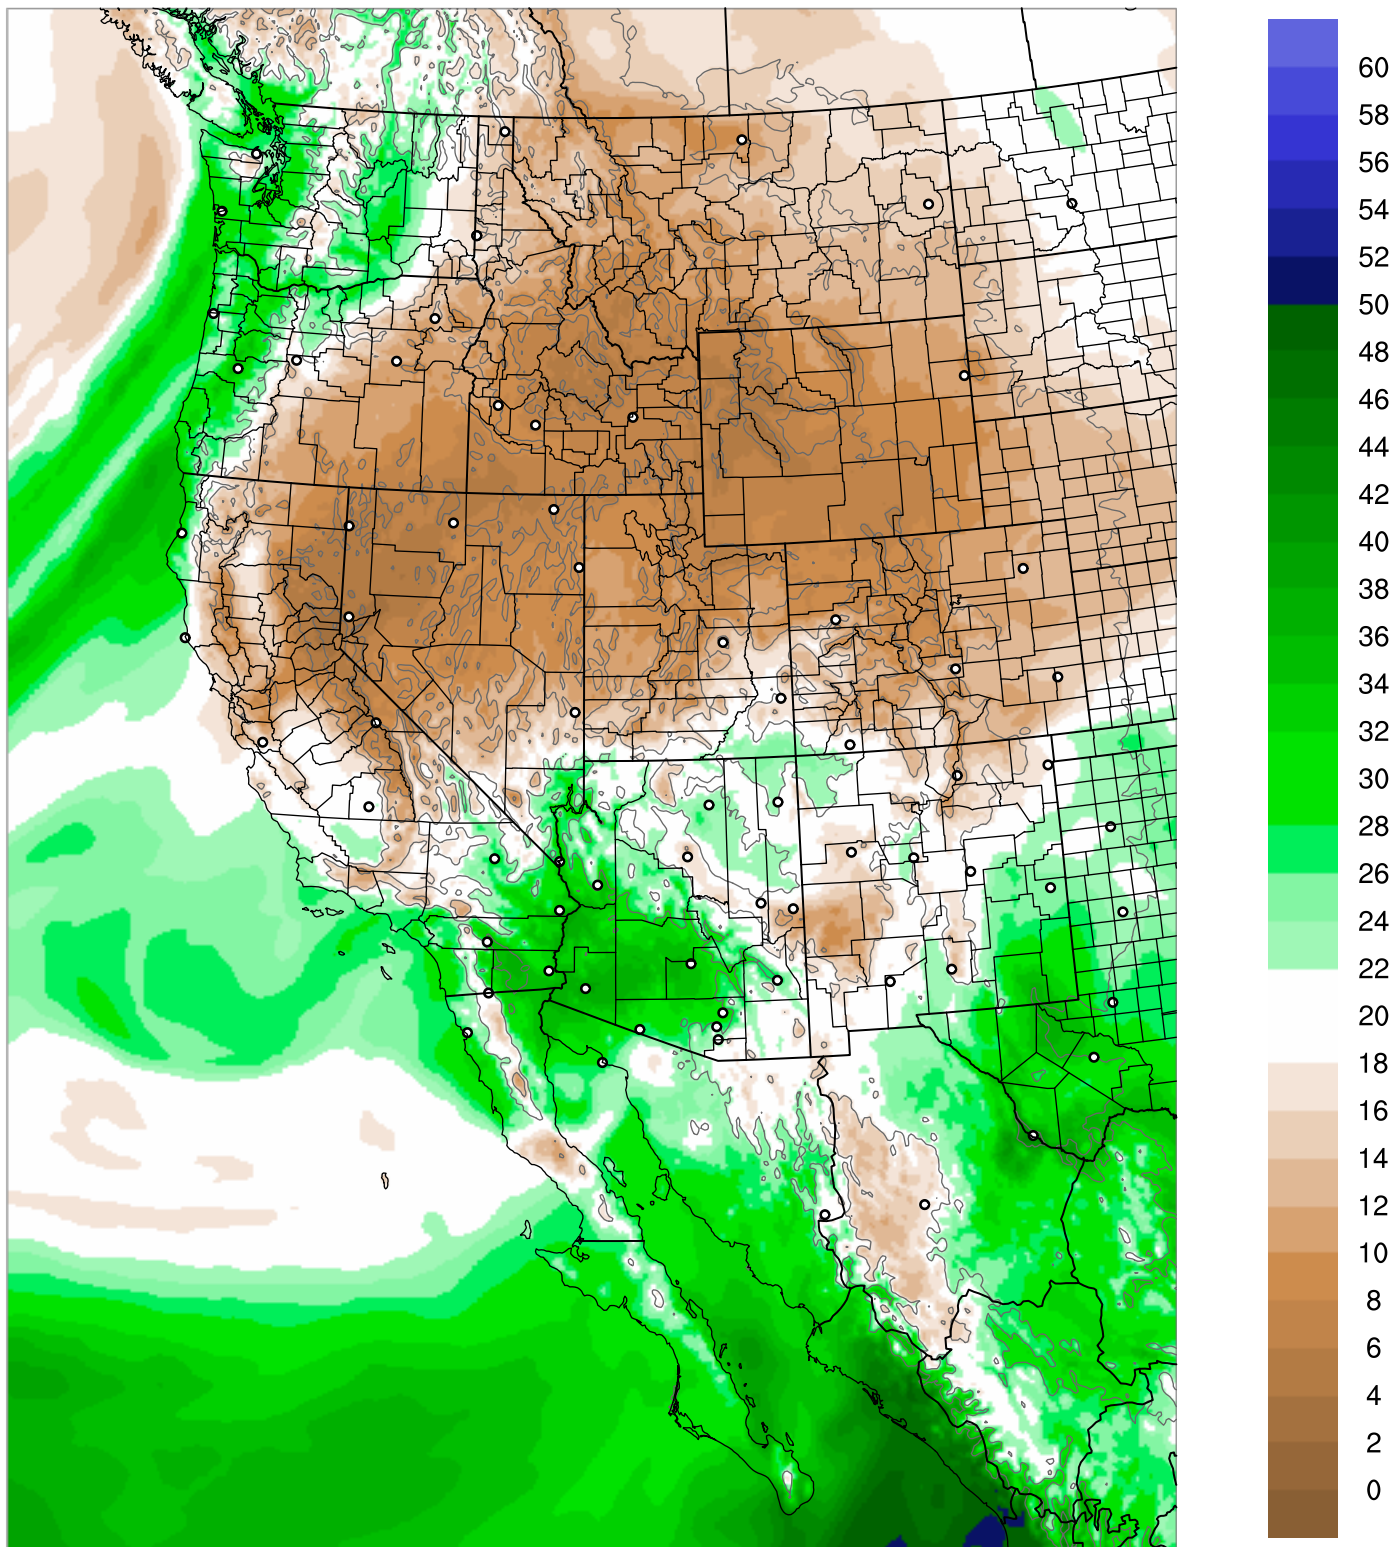

Corrected PWV 27 Sep 2021 5:45 UTC

PWV Error(mm) Obs-Init

Corrected PWV 27 Sep 2021 5:45 UTC

PWV Error(mm) Obs-Init