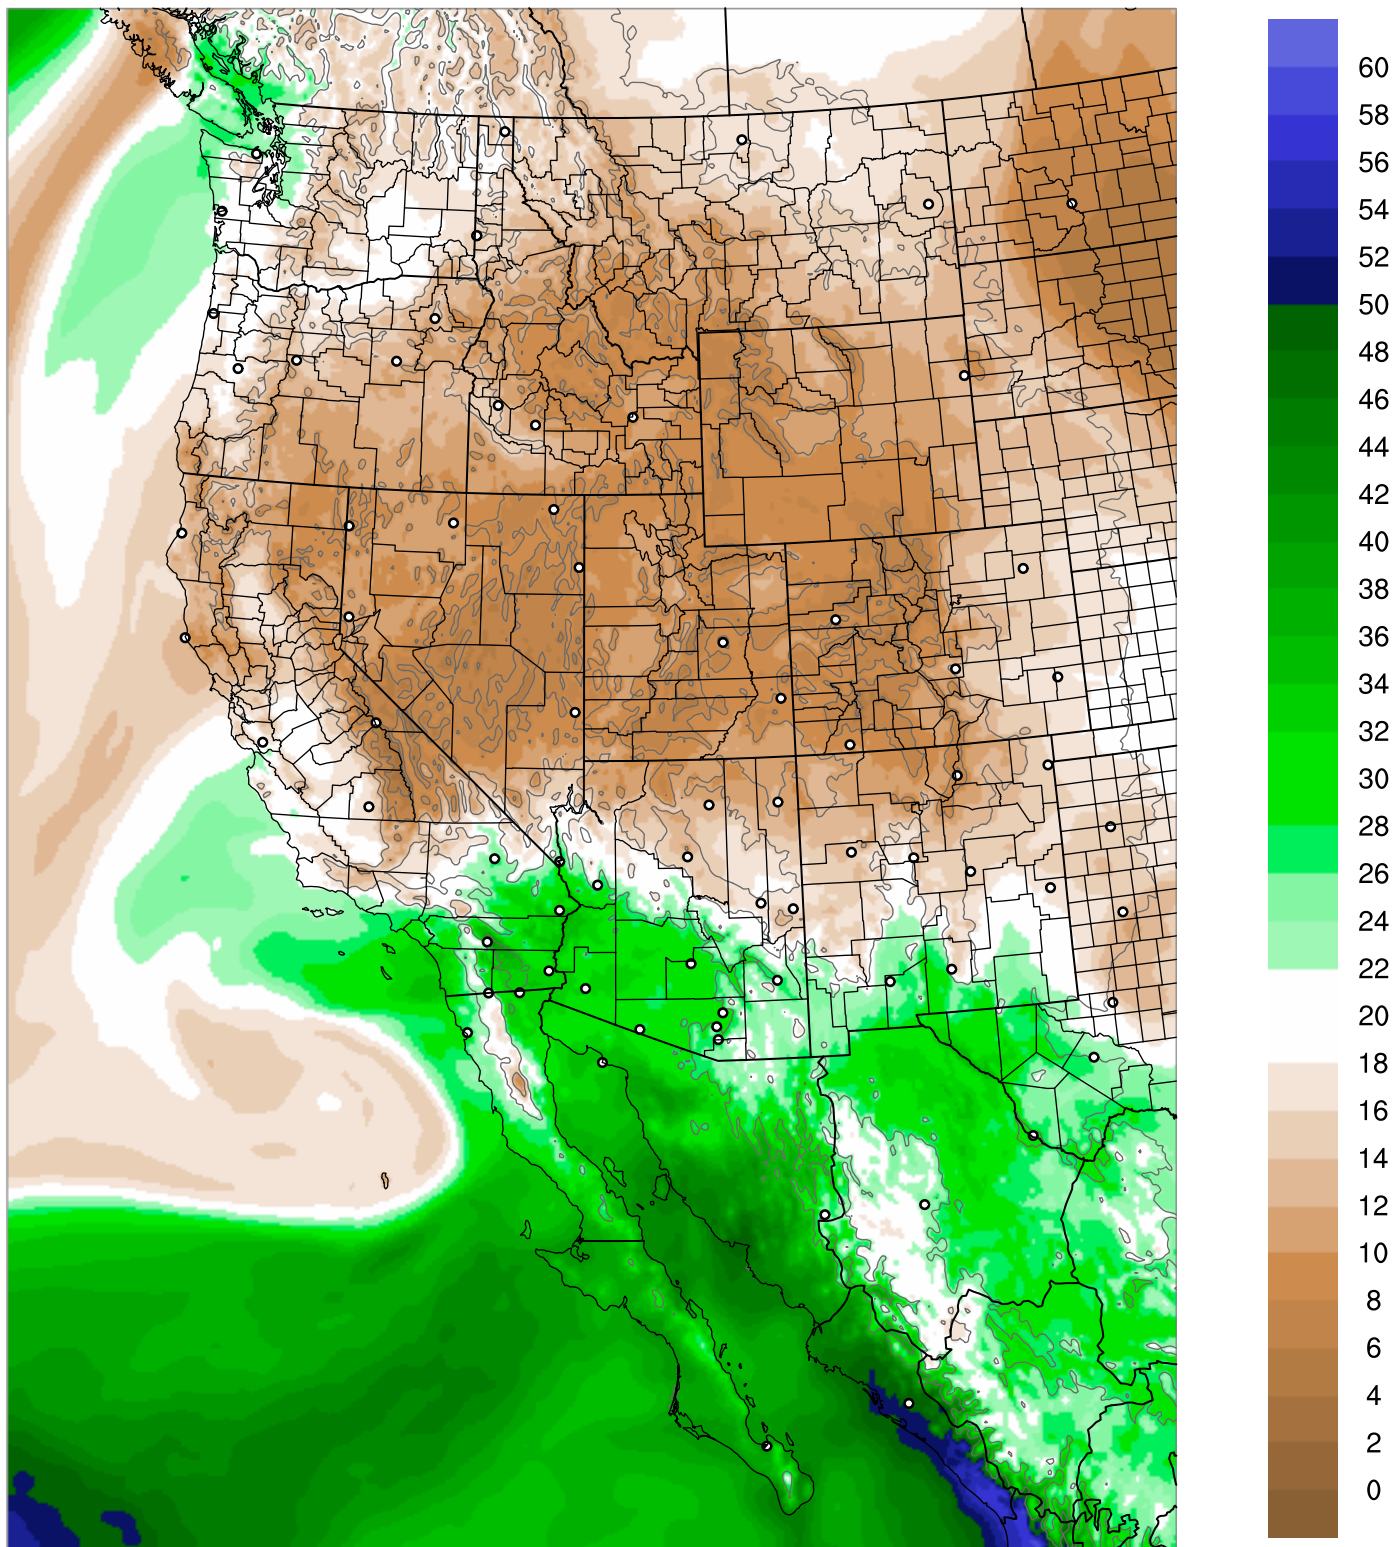

Corrected PWV 25 Sep 2021 5:45 UTC

Corrected PWV 25 Sep 2021 5:45 UTC

PWV Error(mm) Obs-Init