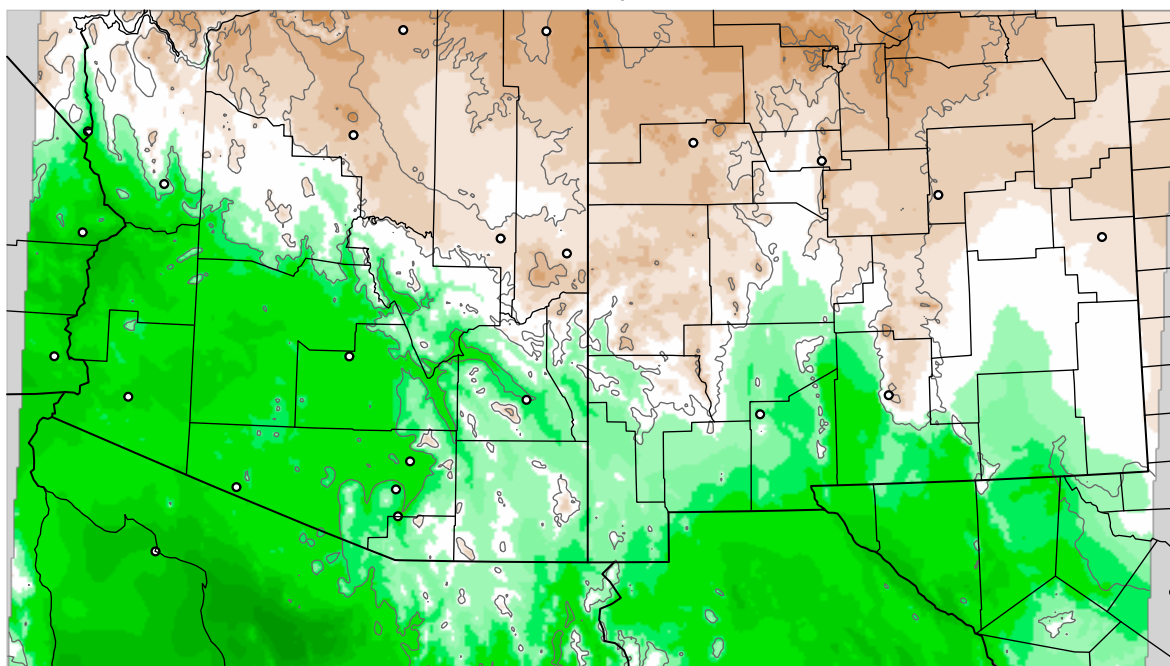

Corrected PWV 25 Sep 2021 5:45 UTC

Corrected PWV 25 Sep 2021 5:45 UTC

PWV Error(mm) Obs-Init