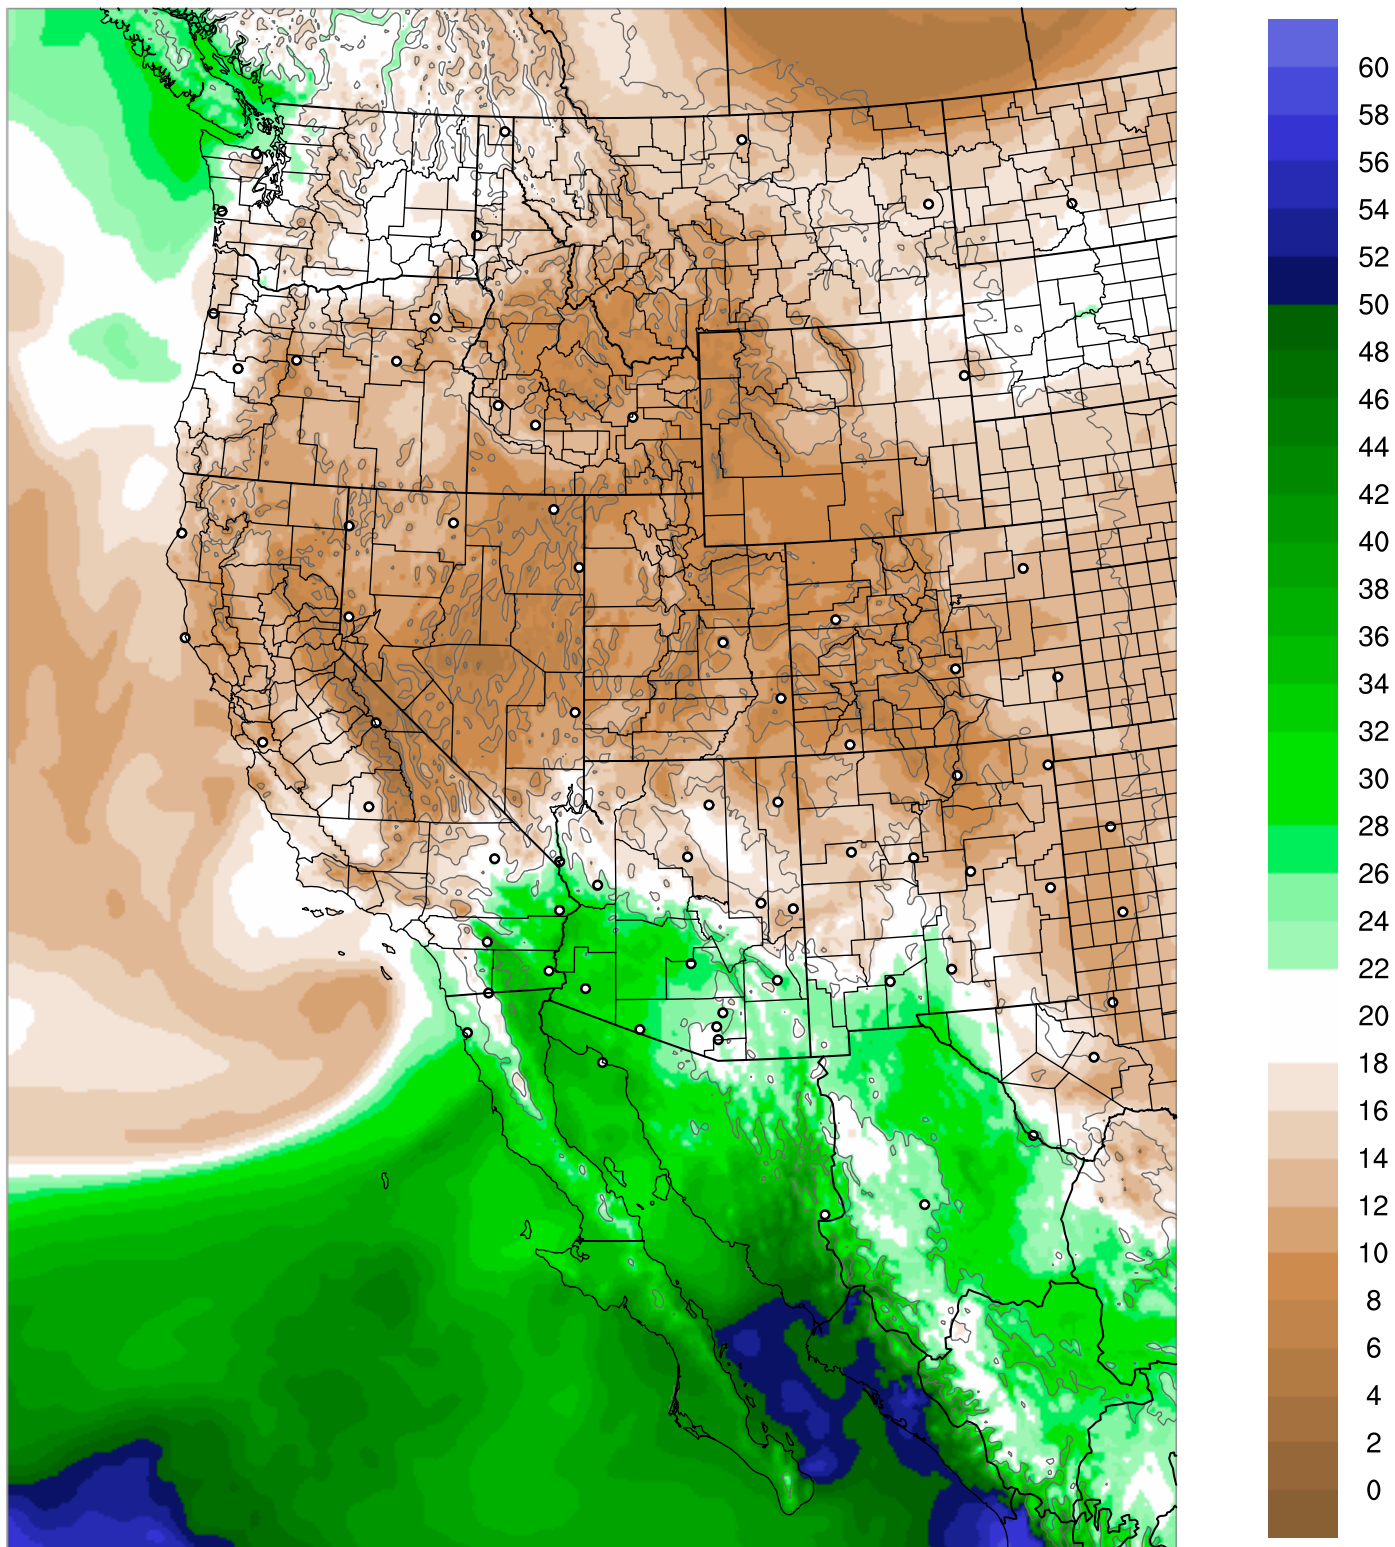

Corrected PWV 24 Sep 2021 5:45 UTC

PWV Error(mm) Obs-Init

Corrected PWV 24 Sep 2021 5:45 UTC

PWV Error(mm) Obs-Init