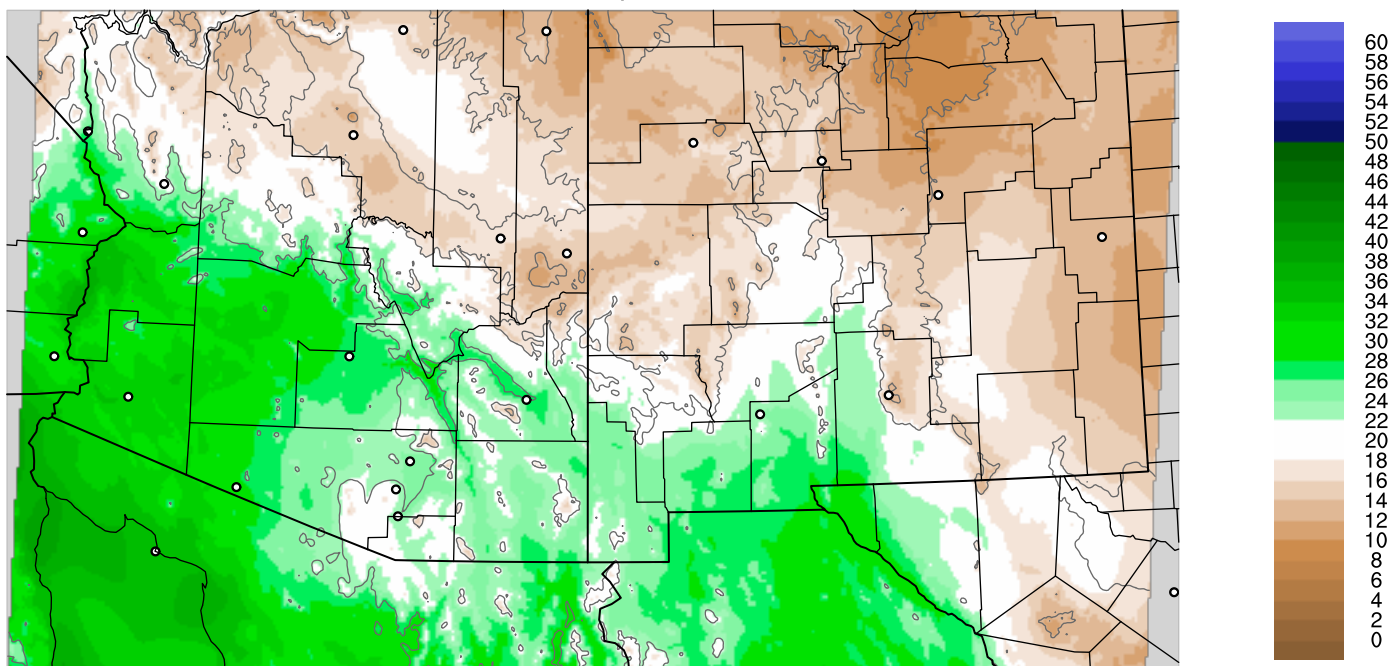

Corrected PWV 24 Sep 2021 5:45 UTC

PWV Error(mm) Obs-Init

Corrected PWV 24 Sep 2021 5:45 UTC

PWV Error(mm) Obs-Init