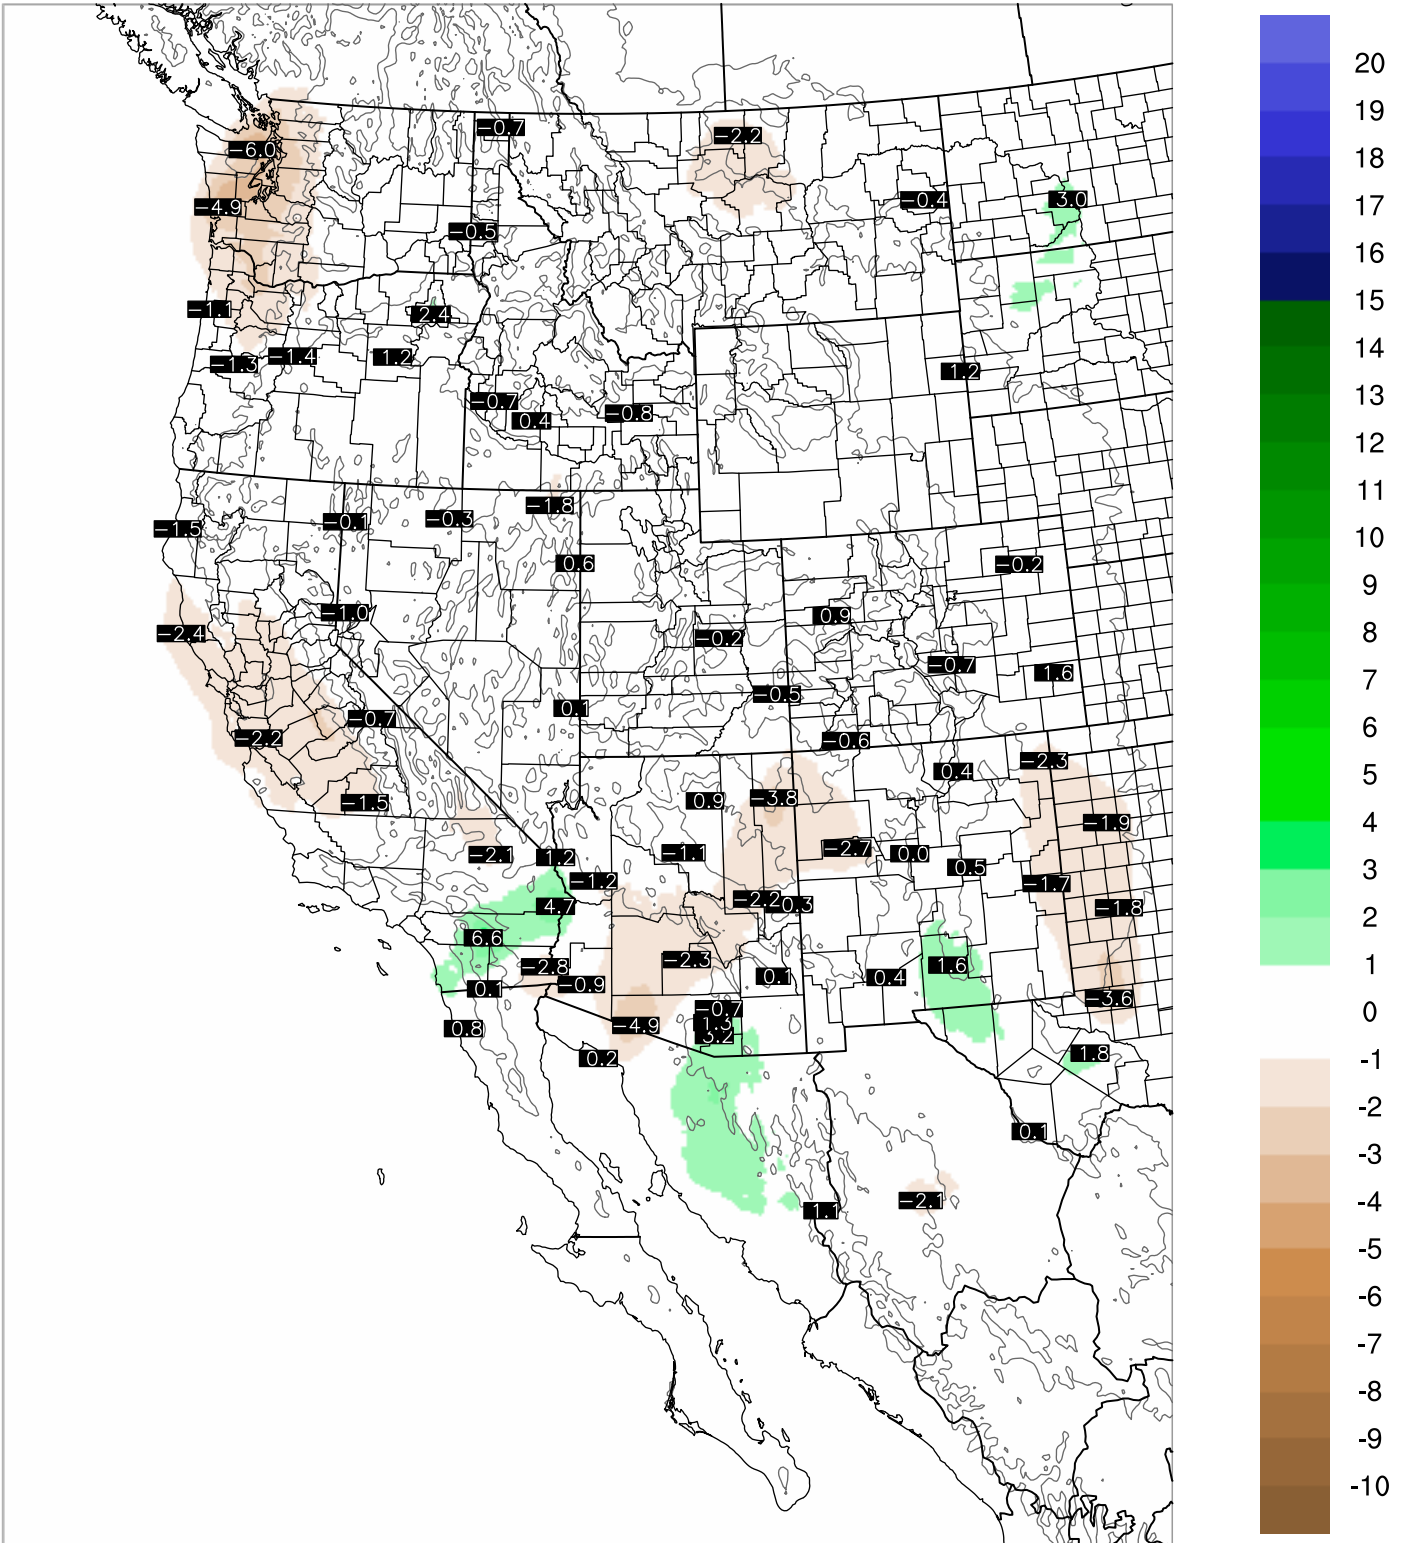

Corrected PWV 24 Sep 2021 5:45 UTC

PWV Error(mm) Obs-Init

Corrected PWV 24 Sep 2021 5:45 UTC

PWV Error(mm) Obs-Init