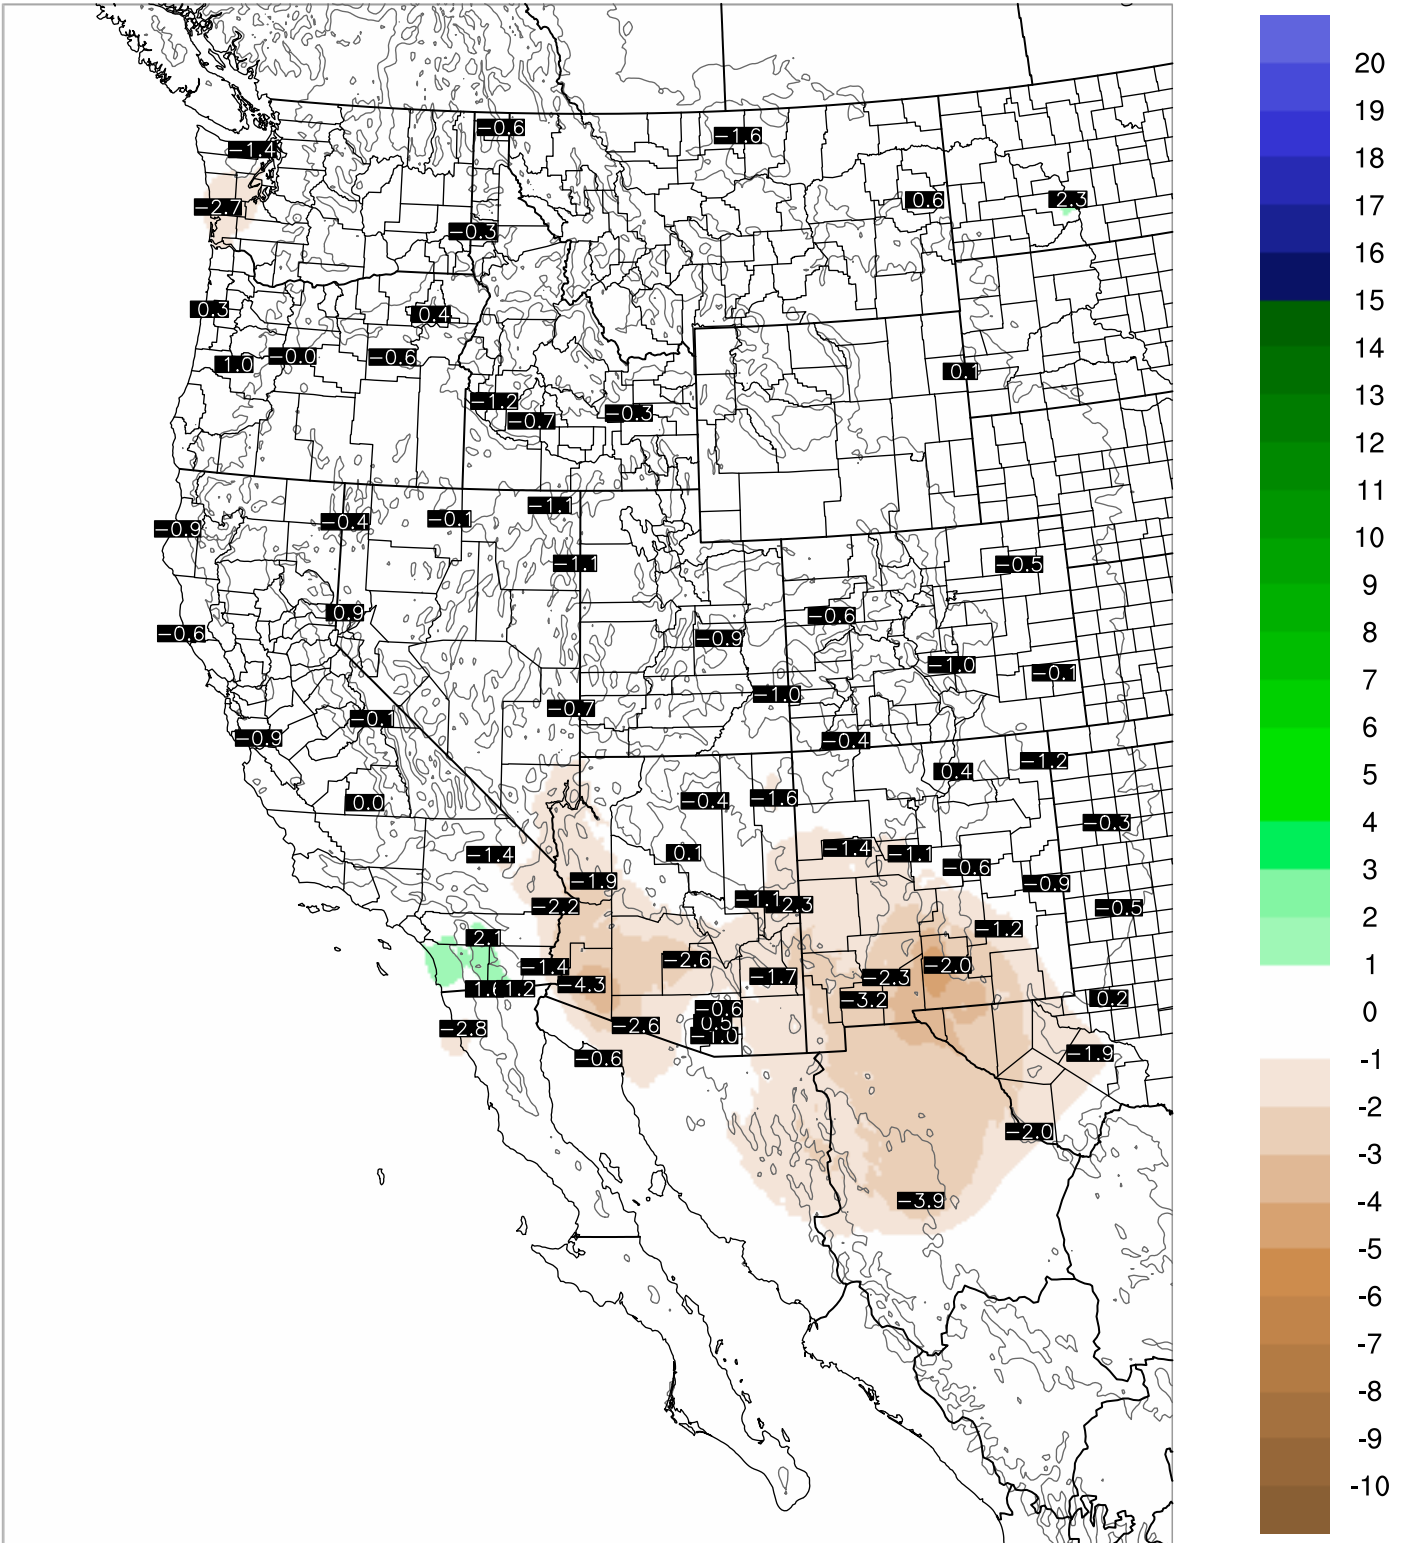

Corrected PWV 22 Sep 2021 5:45 UTC

PWV Error(mm) Obs-Init

Corrected PWV 22 Sep 2021 5:45 UTC

PWV Error(mm) Obs-Init