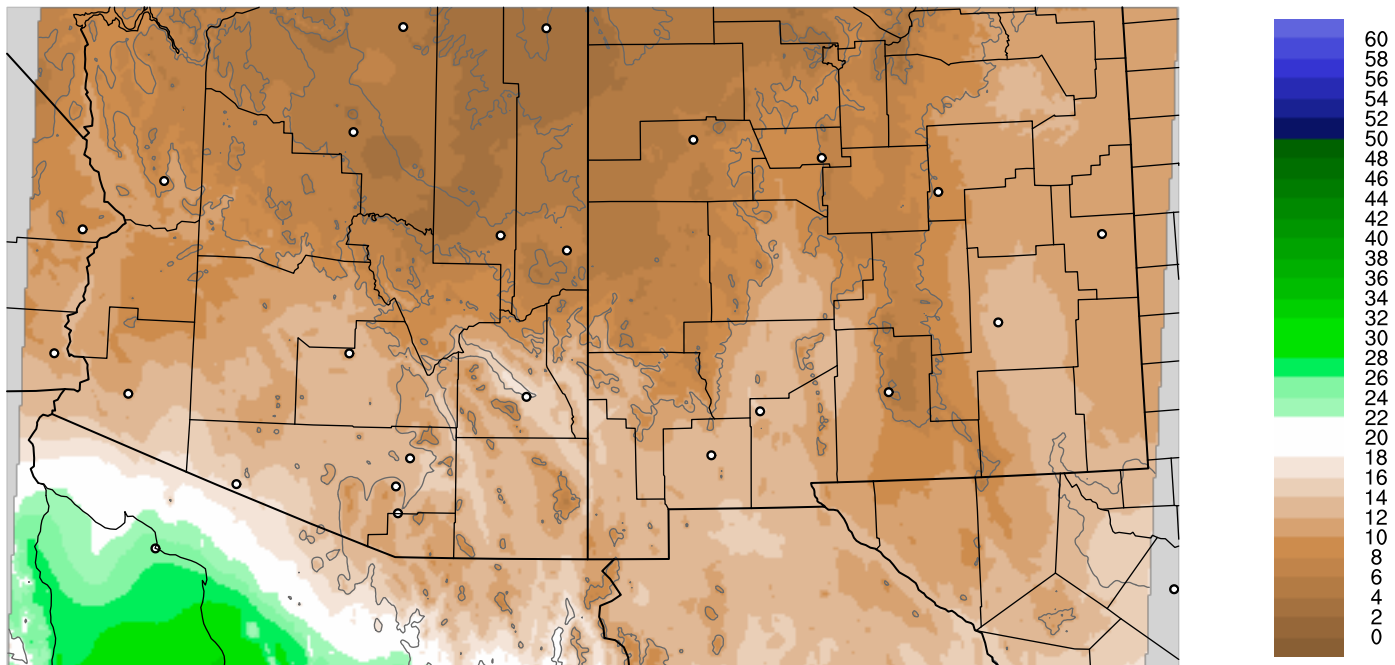

Corrected PWV 22 Sep 2021 5:45 UTC

PWV Error(mm) Obs-Init

Corrected PWV 22 Sep 2021 5:45 UTC

PWV Error(mm) Obs-Init