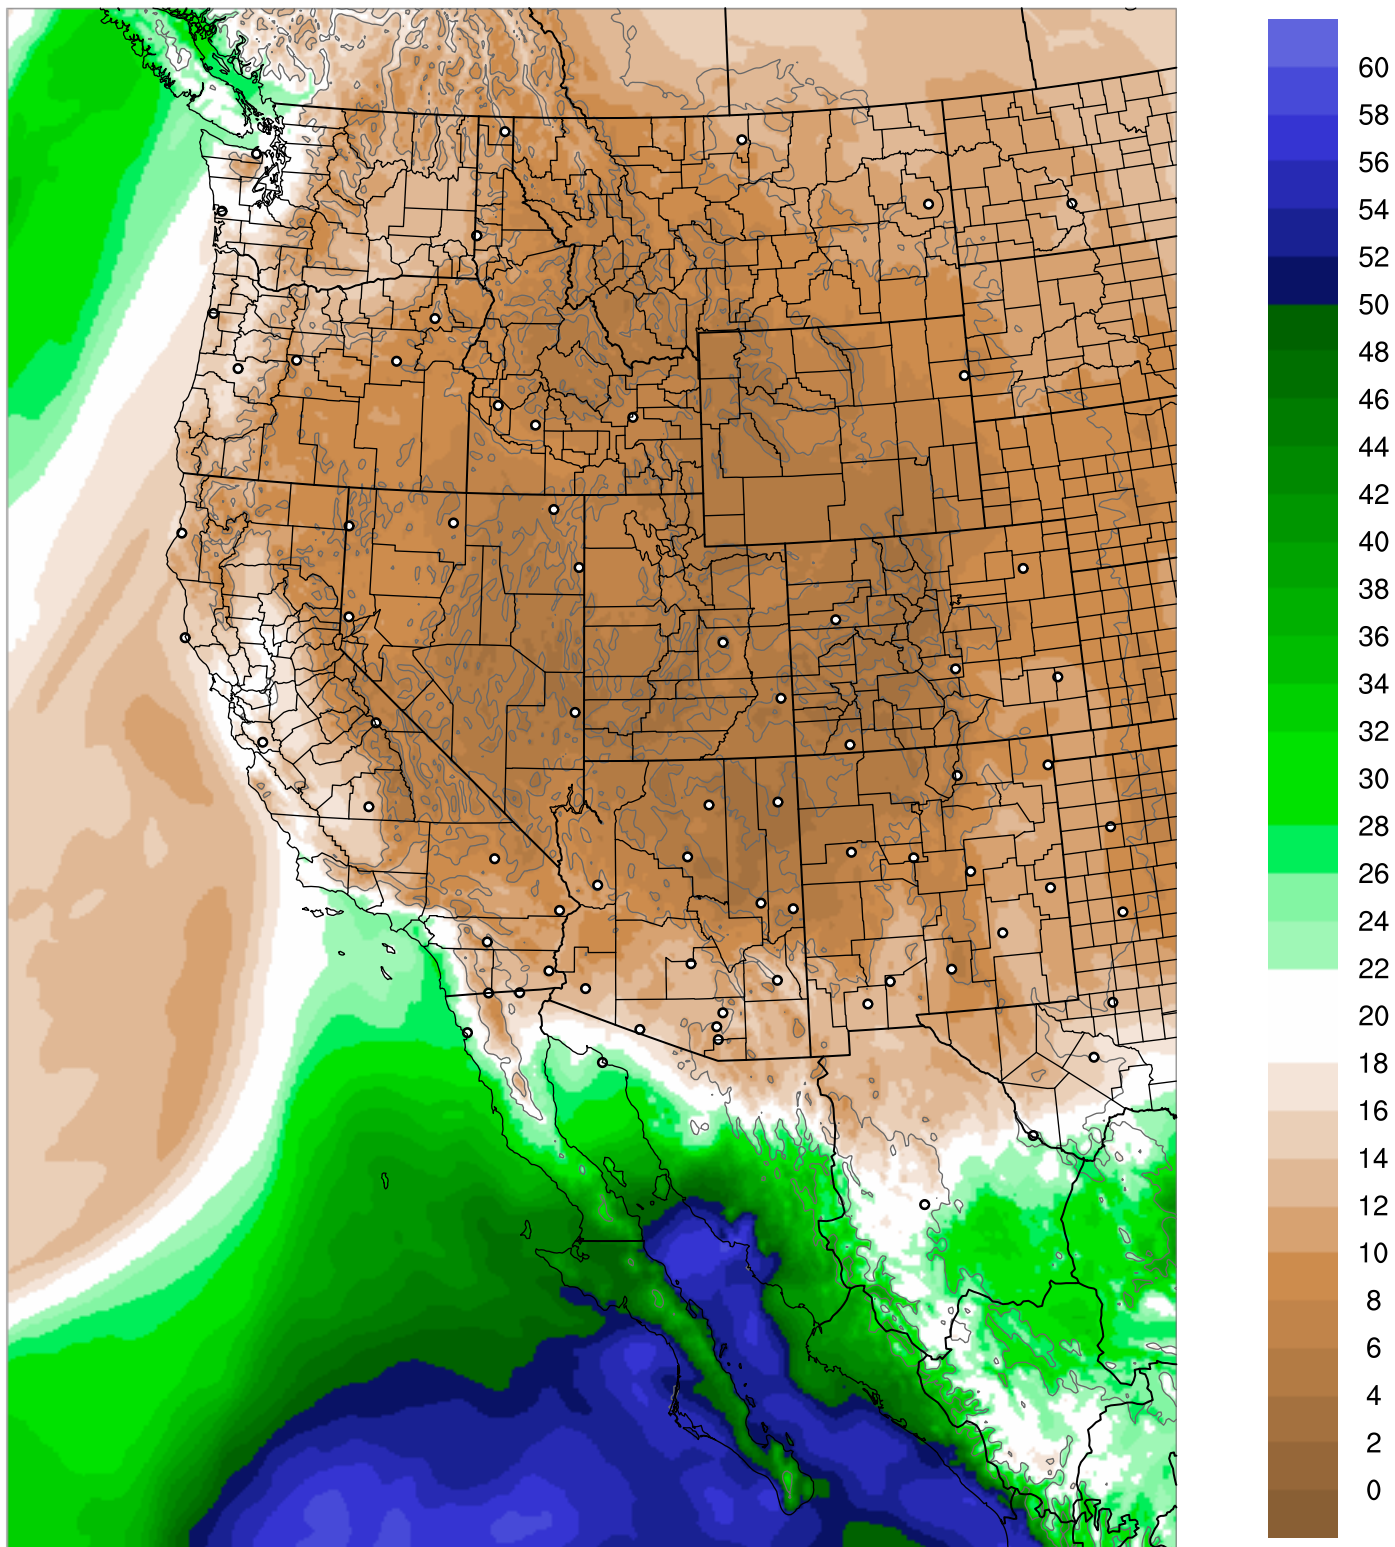

Corrected PWV 22 Sep 2021 5:45 UTC

PWV Error(mm) Obs-Init

Corrected PWV 22 Sep 2021 5:45 UTC

PWV Error(mm) Obs-Init