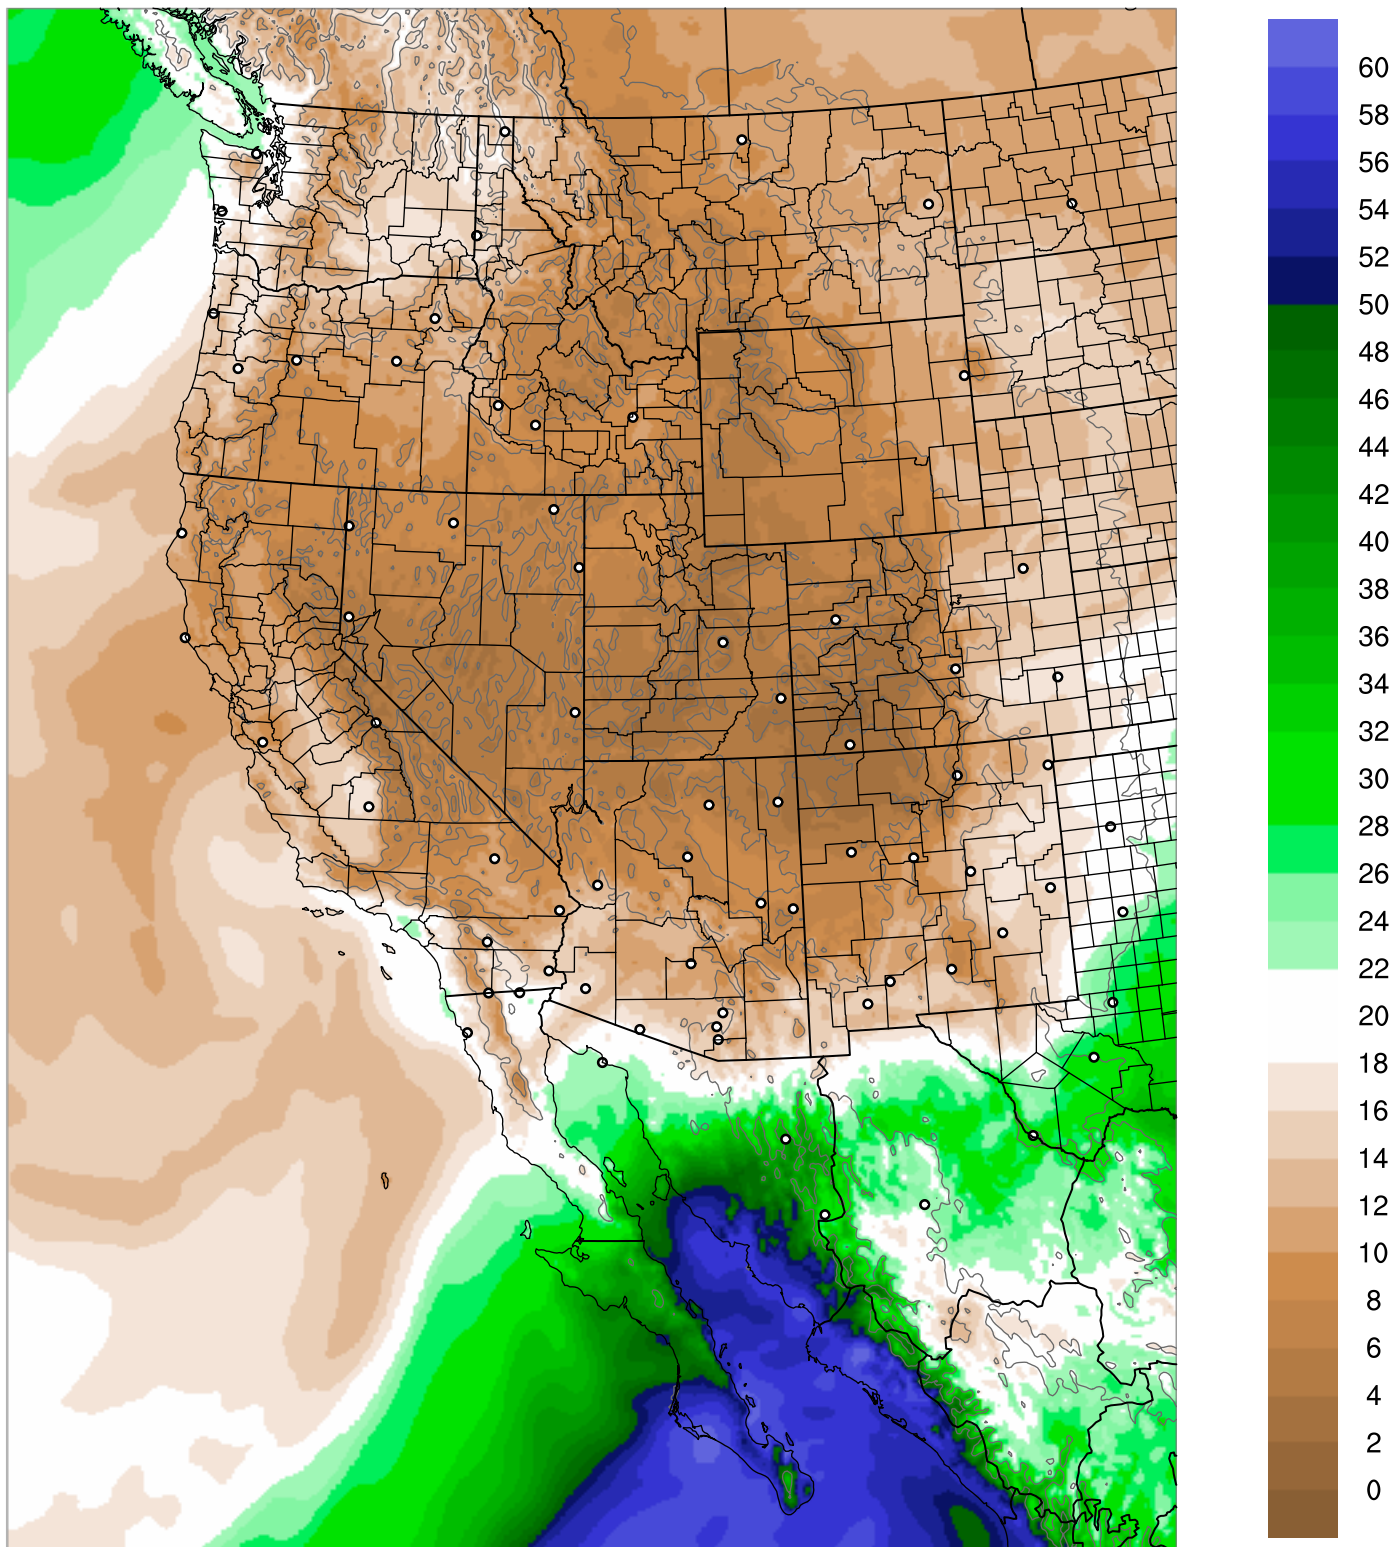

Corrected PWV 21 Sep 2021 5:45 UTC

PWV Error(mm) Obs-Init

Corrected PWV 21 Sep 2021 5:45 UTC

PWV Error(mm) Obs-Init