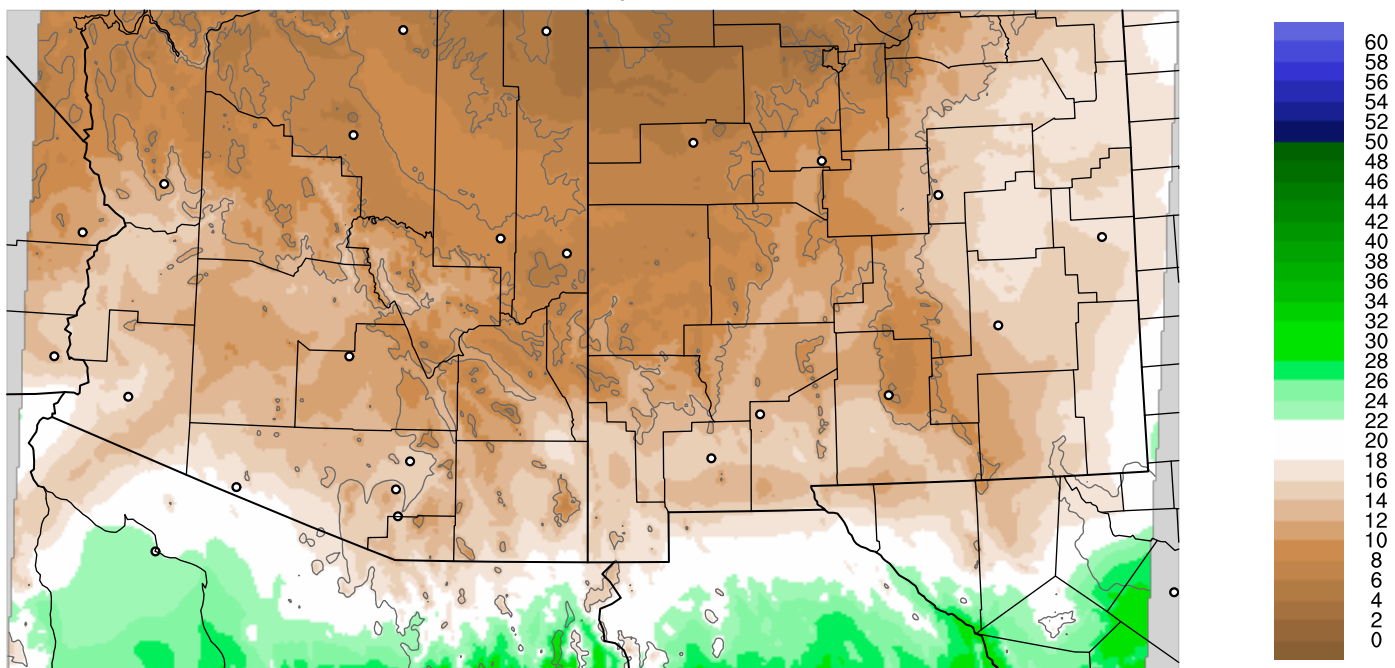

Corrected PWV 21 Sep 2021 5:45 UTC

PWV Error(mm) Obs-Init

Corrected PWV 21 Sep 2021 5:45 UTC

PWV Error(mm) Obs-Init