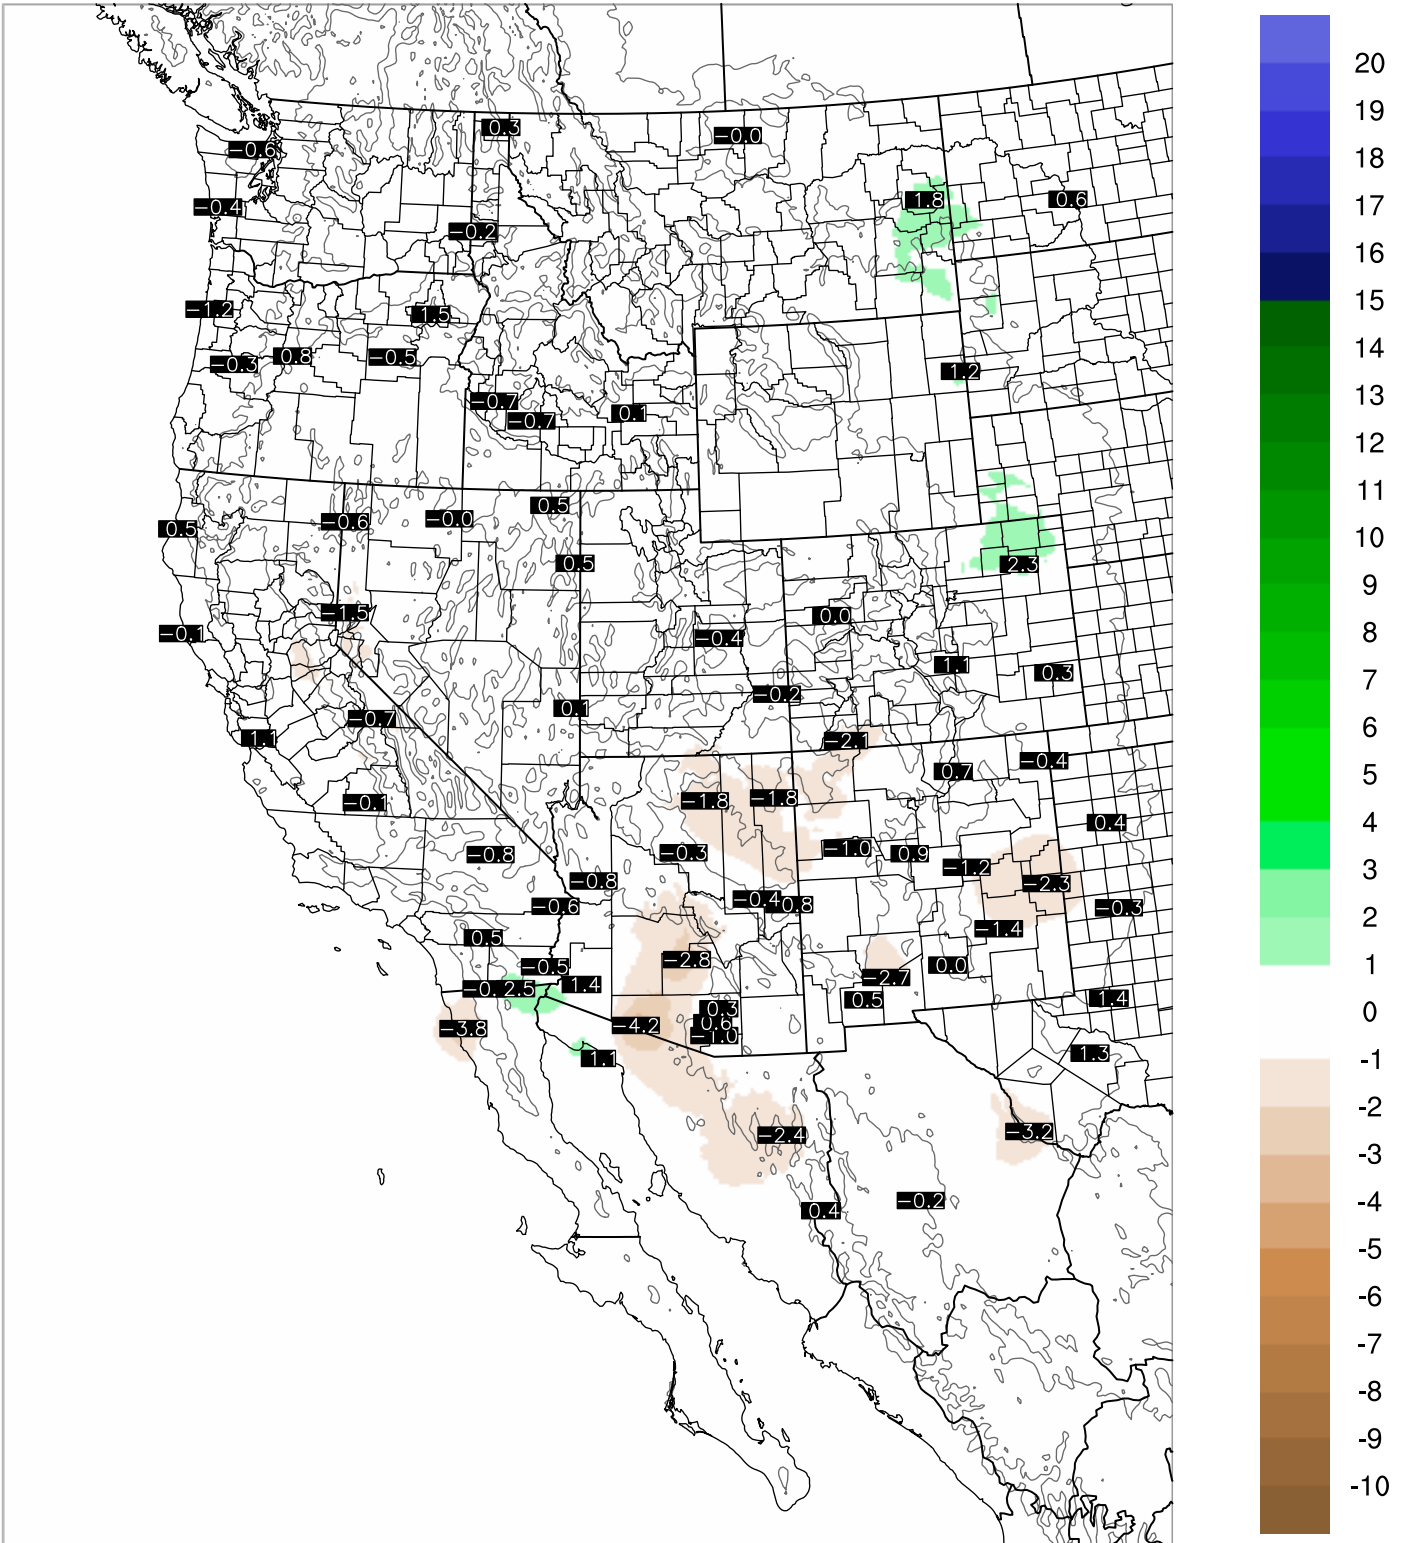

Corrected PWV 21 Sep 2021 5:45 UTC

PWV Error(mm) Obs-Init

Corrected PWV 21 Sep 2021 5:45 UTC

PWV Error(mm) Obs-Init