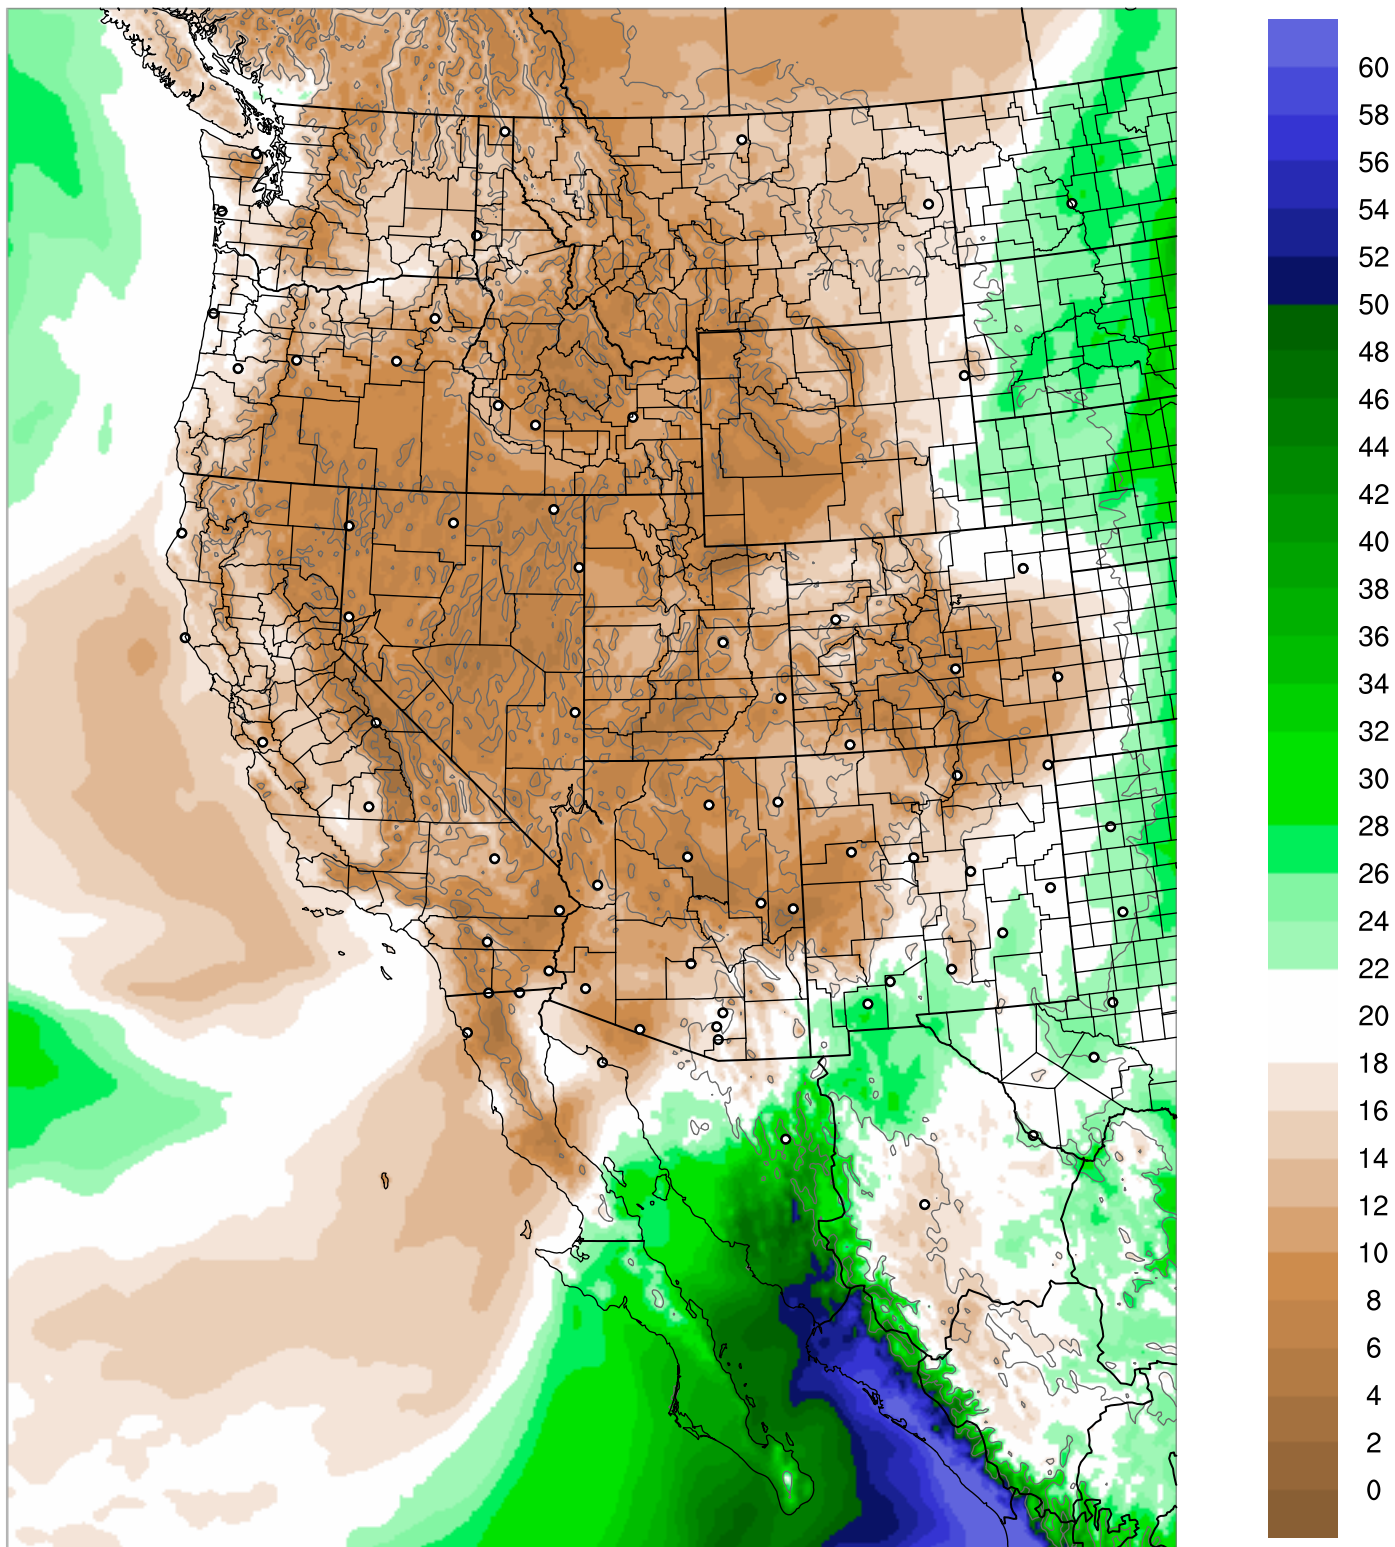

Corrected PWV 20 Sep 2021 5:45 UTC

PWV Error(mm) Obs-Init

Corrected PWV 20 Sep 2021 5:45 UTC

PWV Error(mm) Obs-Init