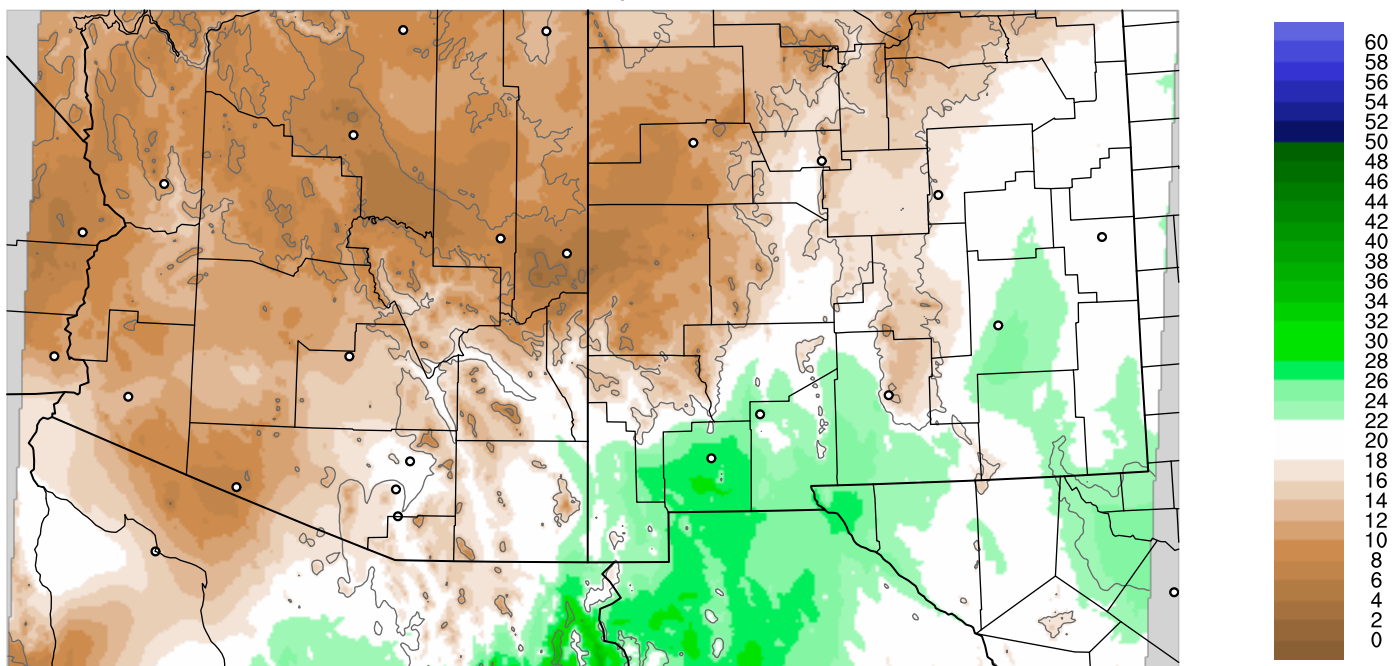

Corrected PWV 20 Sep 2021 5:45 UTC

PWV Error(mm) Obs-Init

Corrected PWV 20 Sep 2021 5:45 UTC

PWV Error(mm) Obs-Init