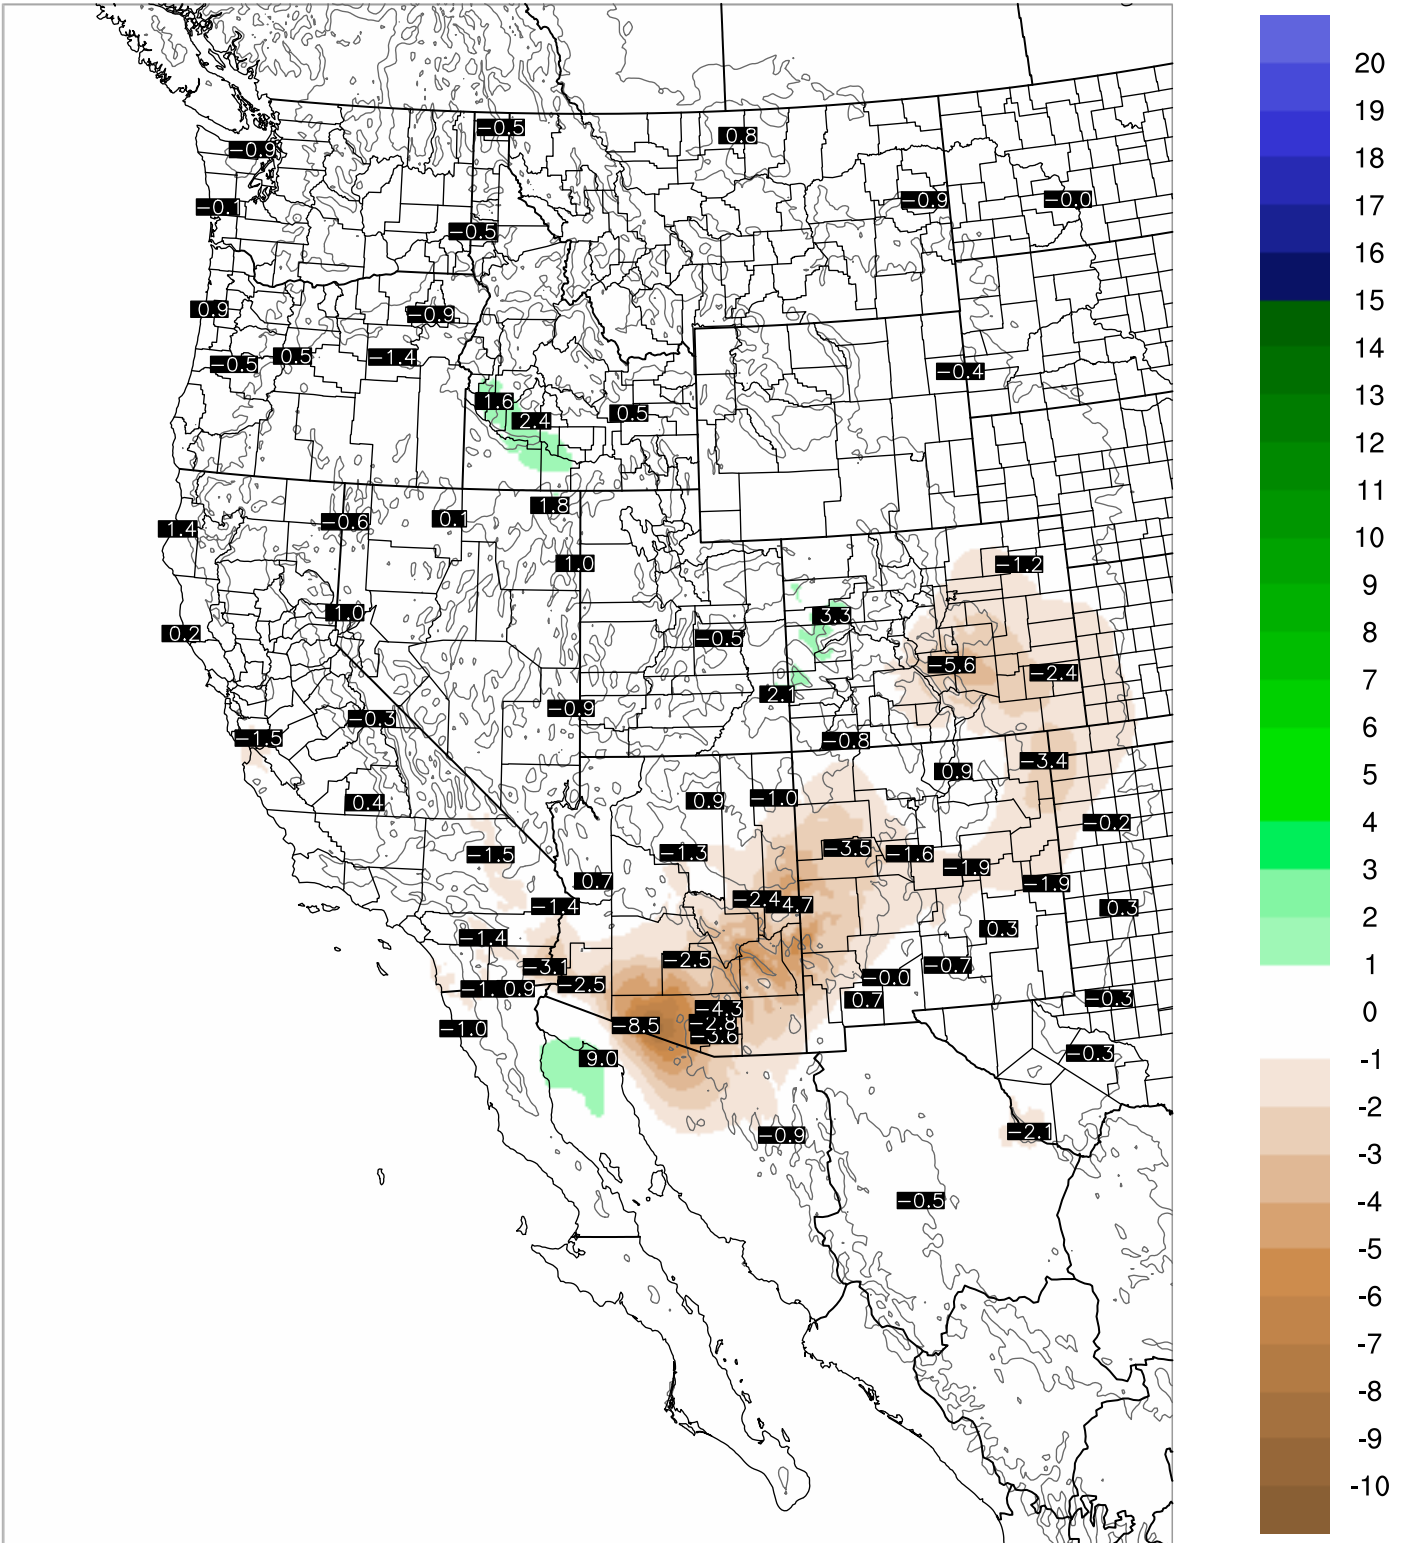

Corrected PWV 20 Sep 2021 5:45 UTC

PWV Error(mm) Obs-Init

Corrected PWV 20 Sep 2021 5:45 UTC

PWV Error(mm) Obs-Init