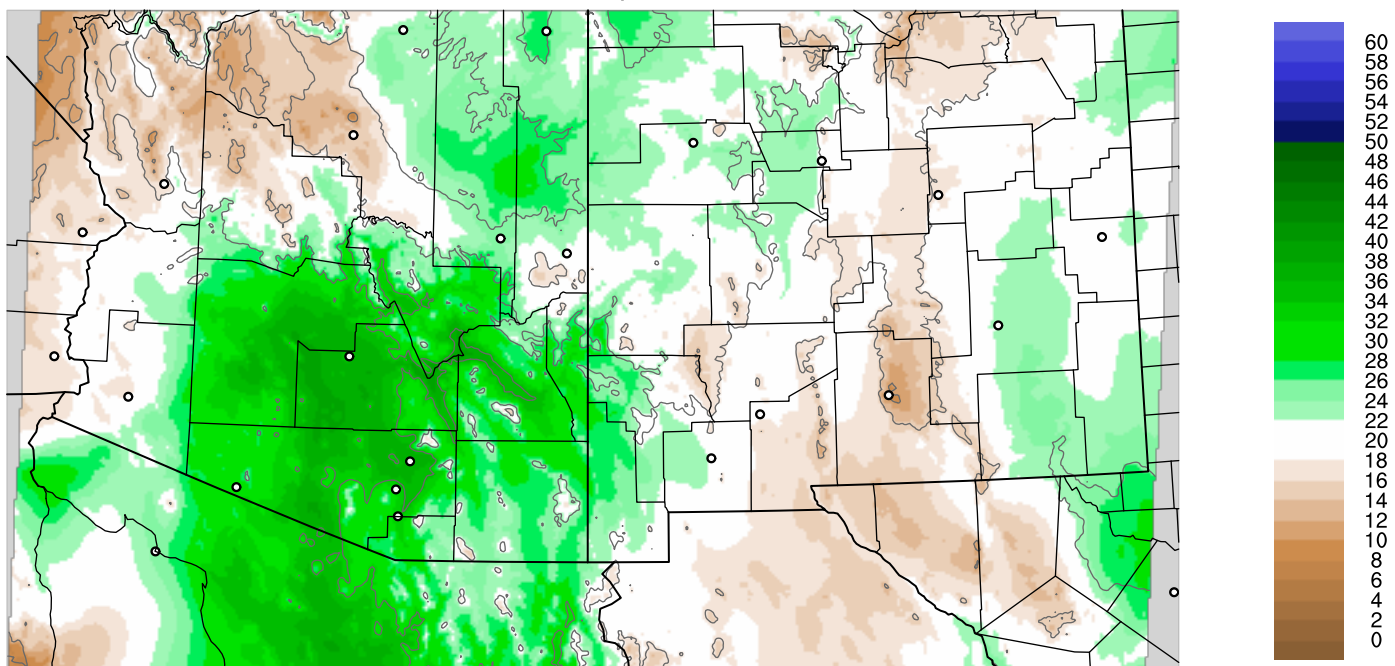

Corrected PWV 19 Sep 2021 5:45 UTC

PWV Error(mm) Obs-Init

Corrected PWV 19 Sep 2021 5:45 UTC

PWV Error(mm) Obs-Init