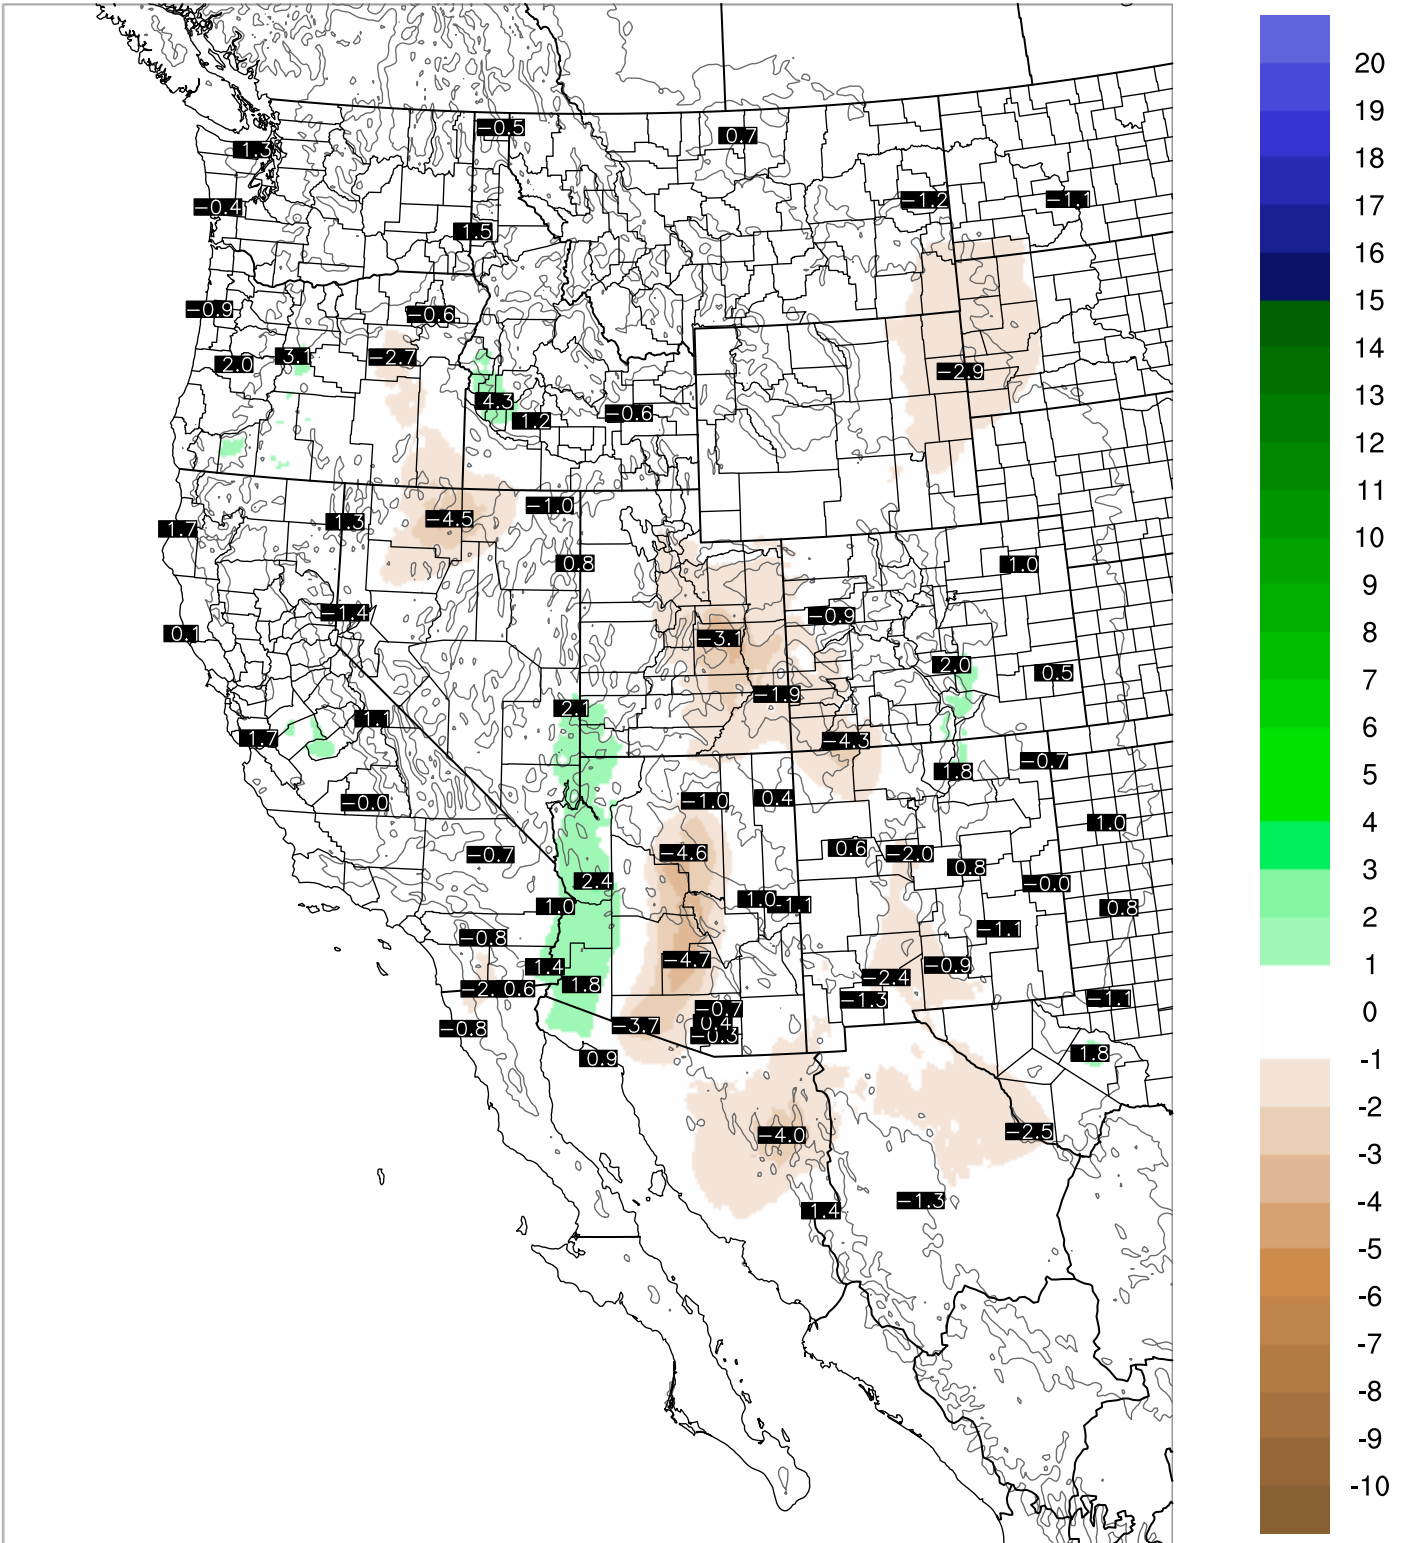

Corrected PWV 19 Sep 2021 5:45 UTC

PWV Error(mm) Obs-Init

Corrected PWV 19 Sep 2021 5:45 UTC

PWV Error(mm) Obs-Init