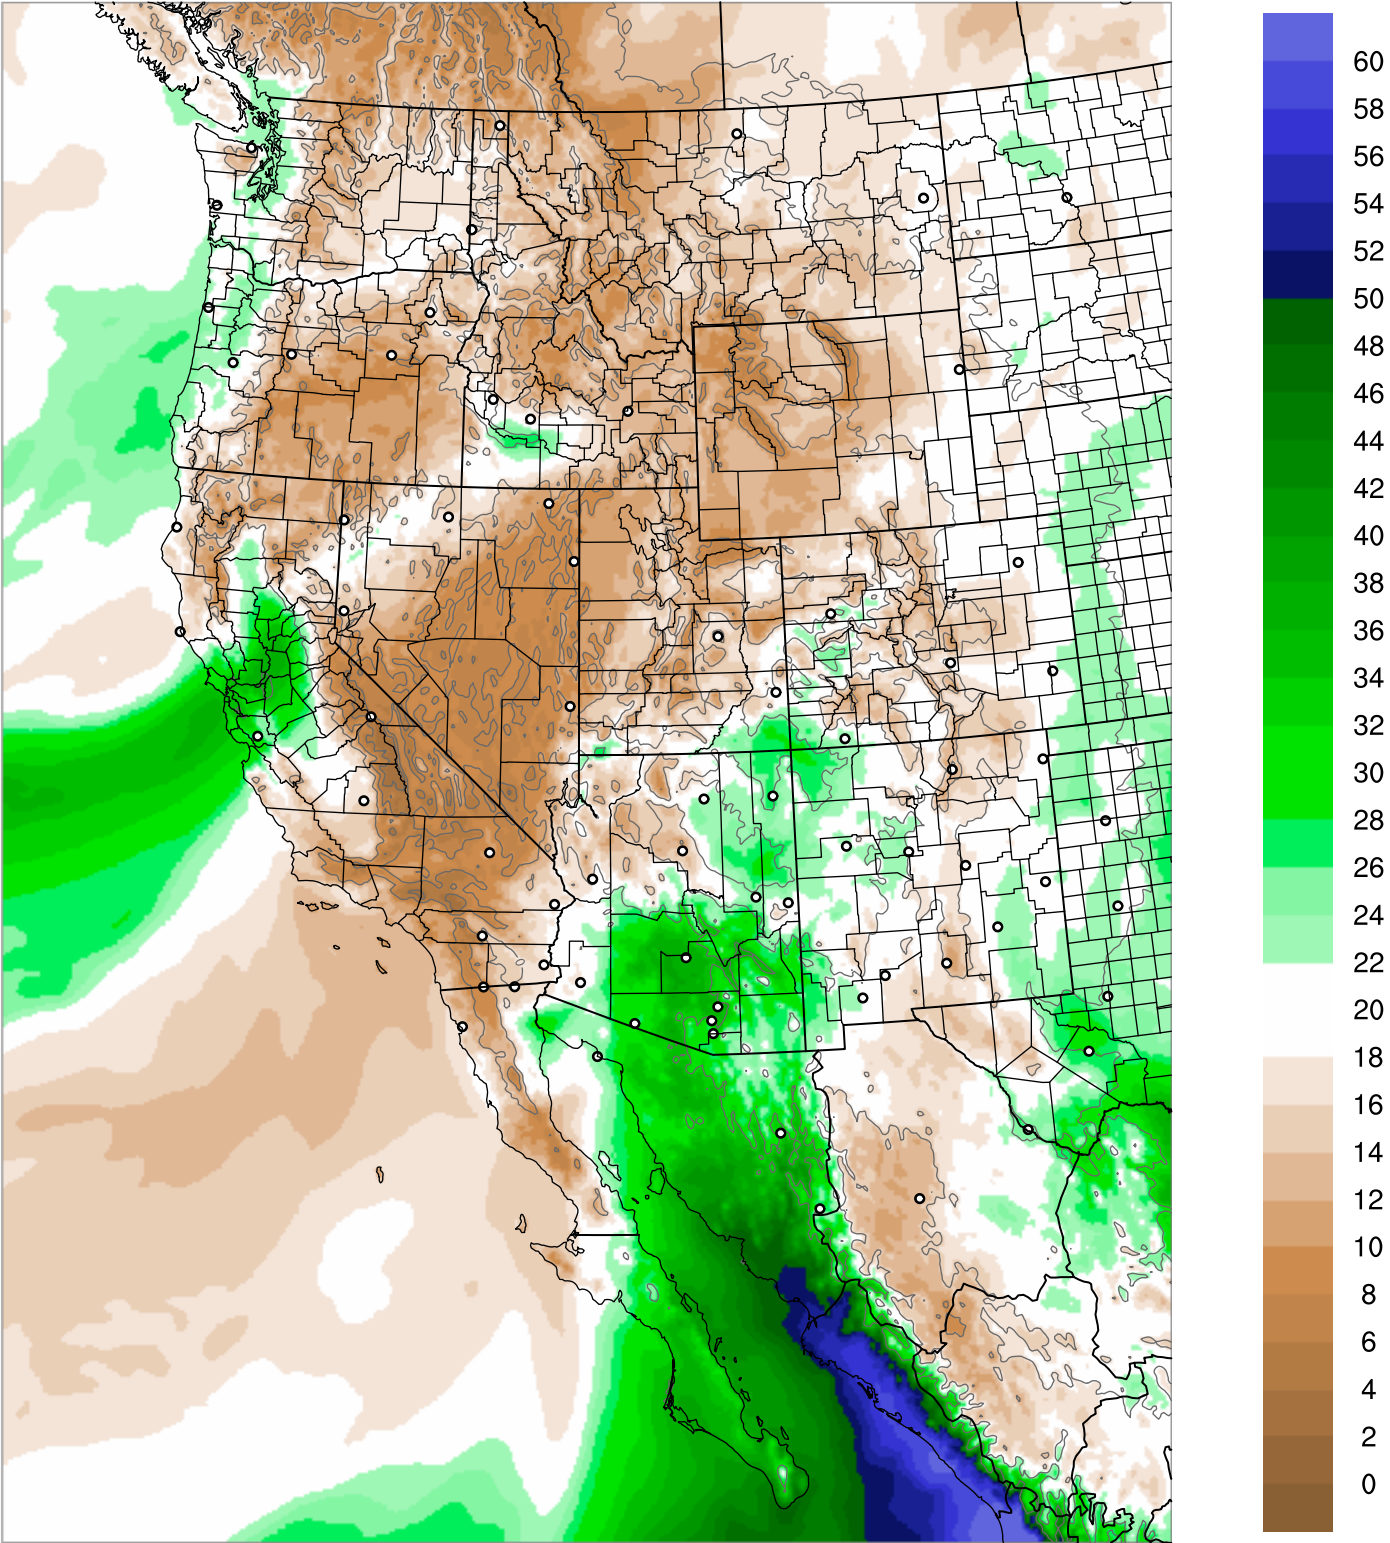

Corrected PWV 19 Sep 2021 5:45 UTC

PWV Error(mm) Obs-Init

Corrected PWV 19 Sep 2021 5:45 UTC

PWV Error(mm) Obs-Init