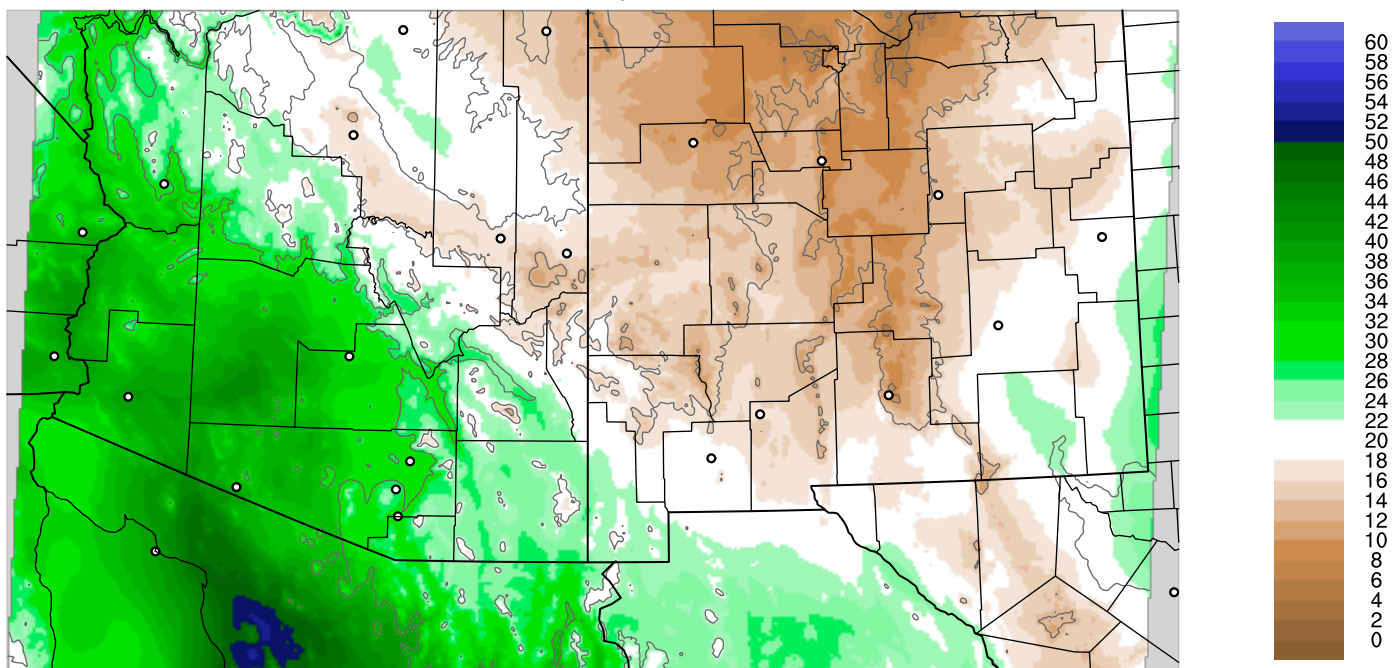

Corrected PWV 18 Sep 2021 5:45 UTC

PWV Error(mm) Obs-Init

Corrected PWV 18 Sep 2021 5:45 UTC

PWV Error(mm) Obs-Init