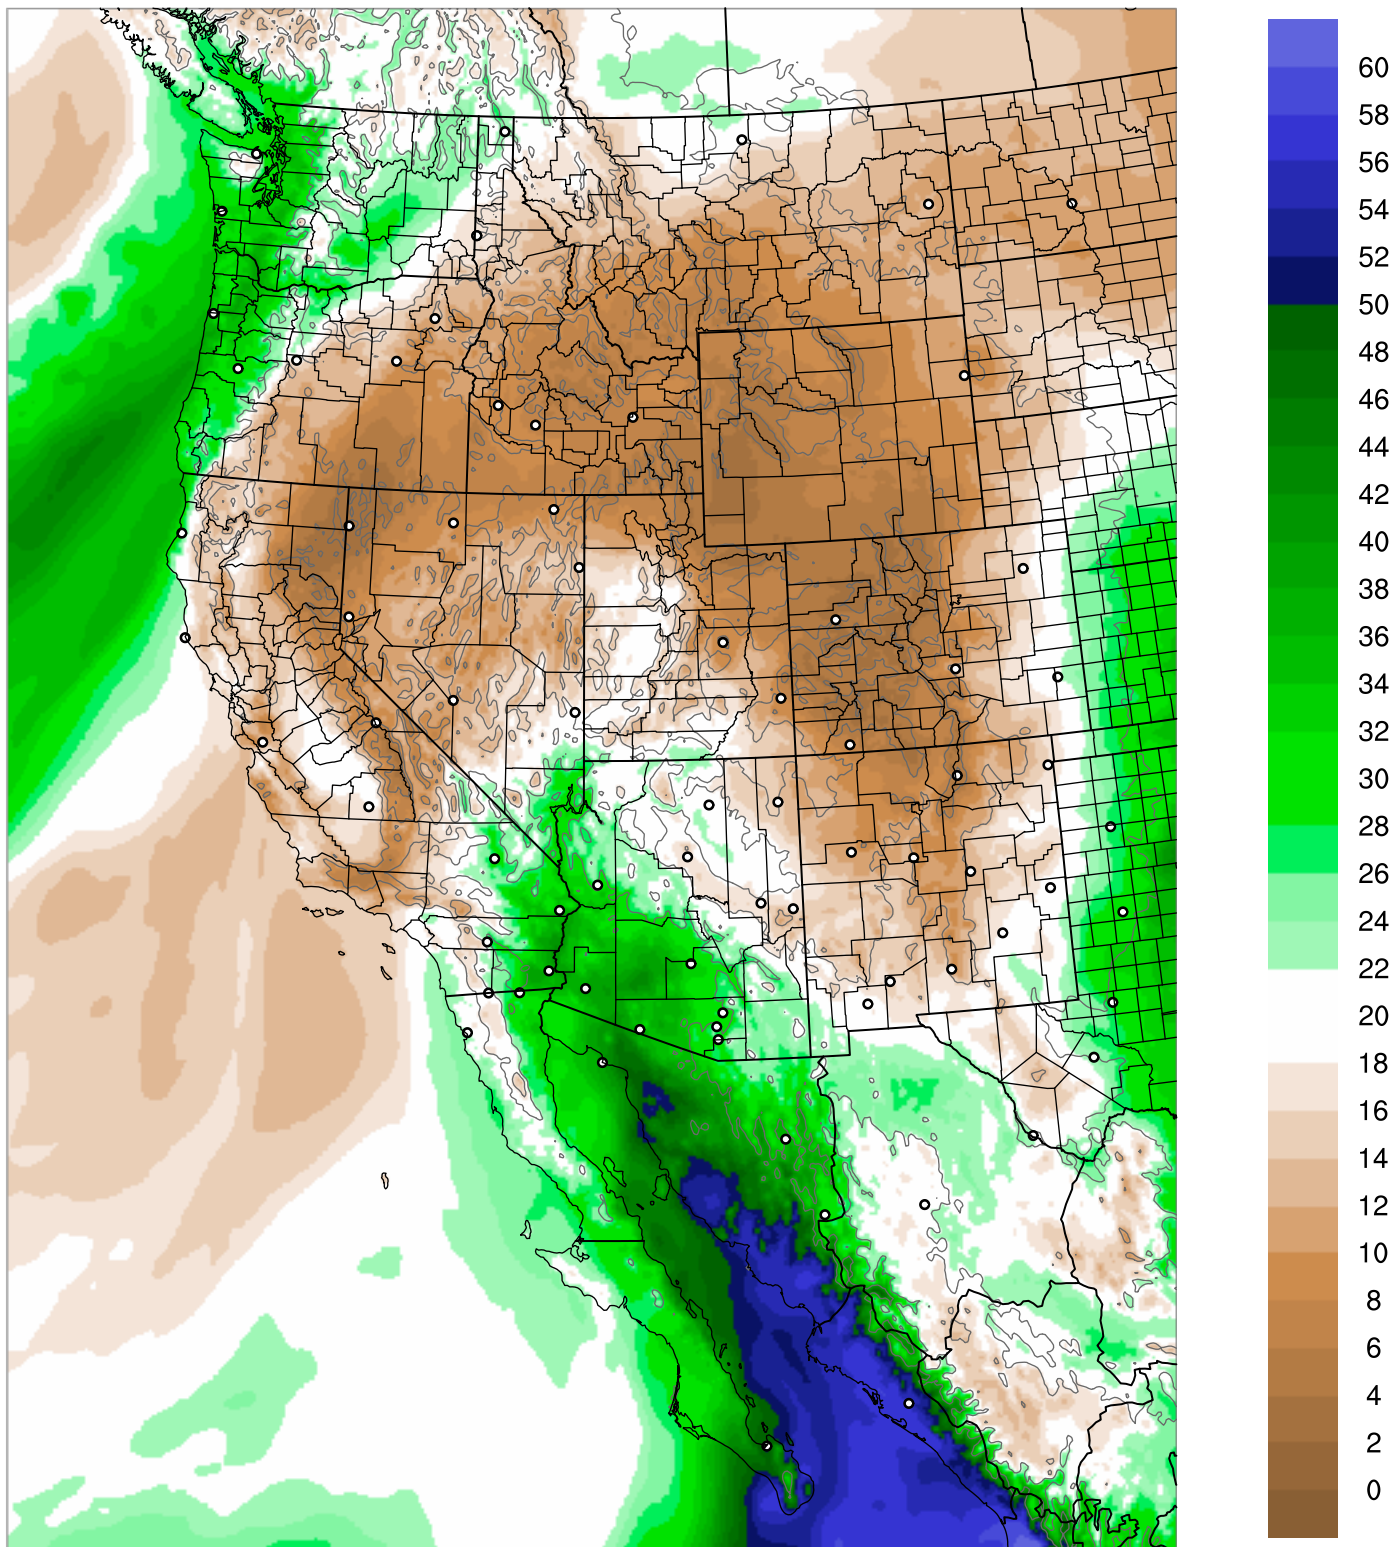

Corrected PWV 18 Sep 2021 5:45 UTC

PWV Error(mm) Obs-Init

Corrected PWV 18 Sep 2021 5:45 UTC

PWV Error(mm) Obs-Init