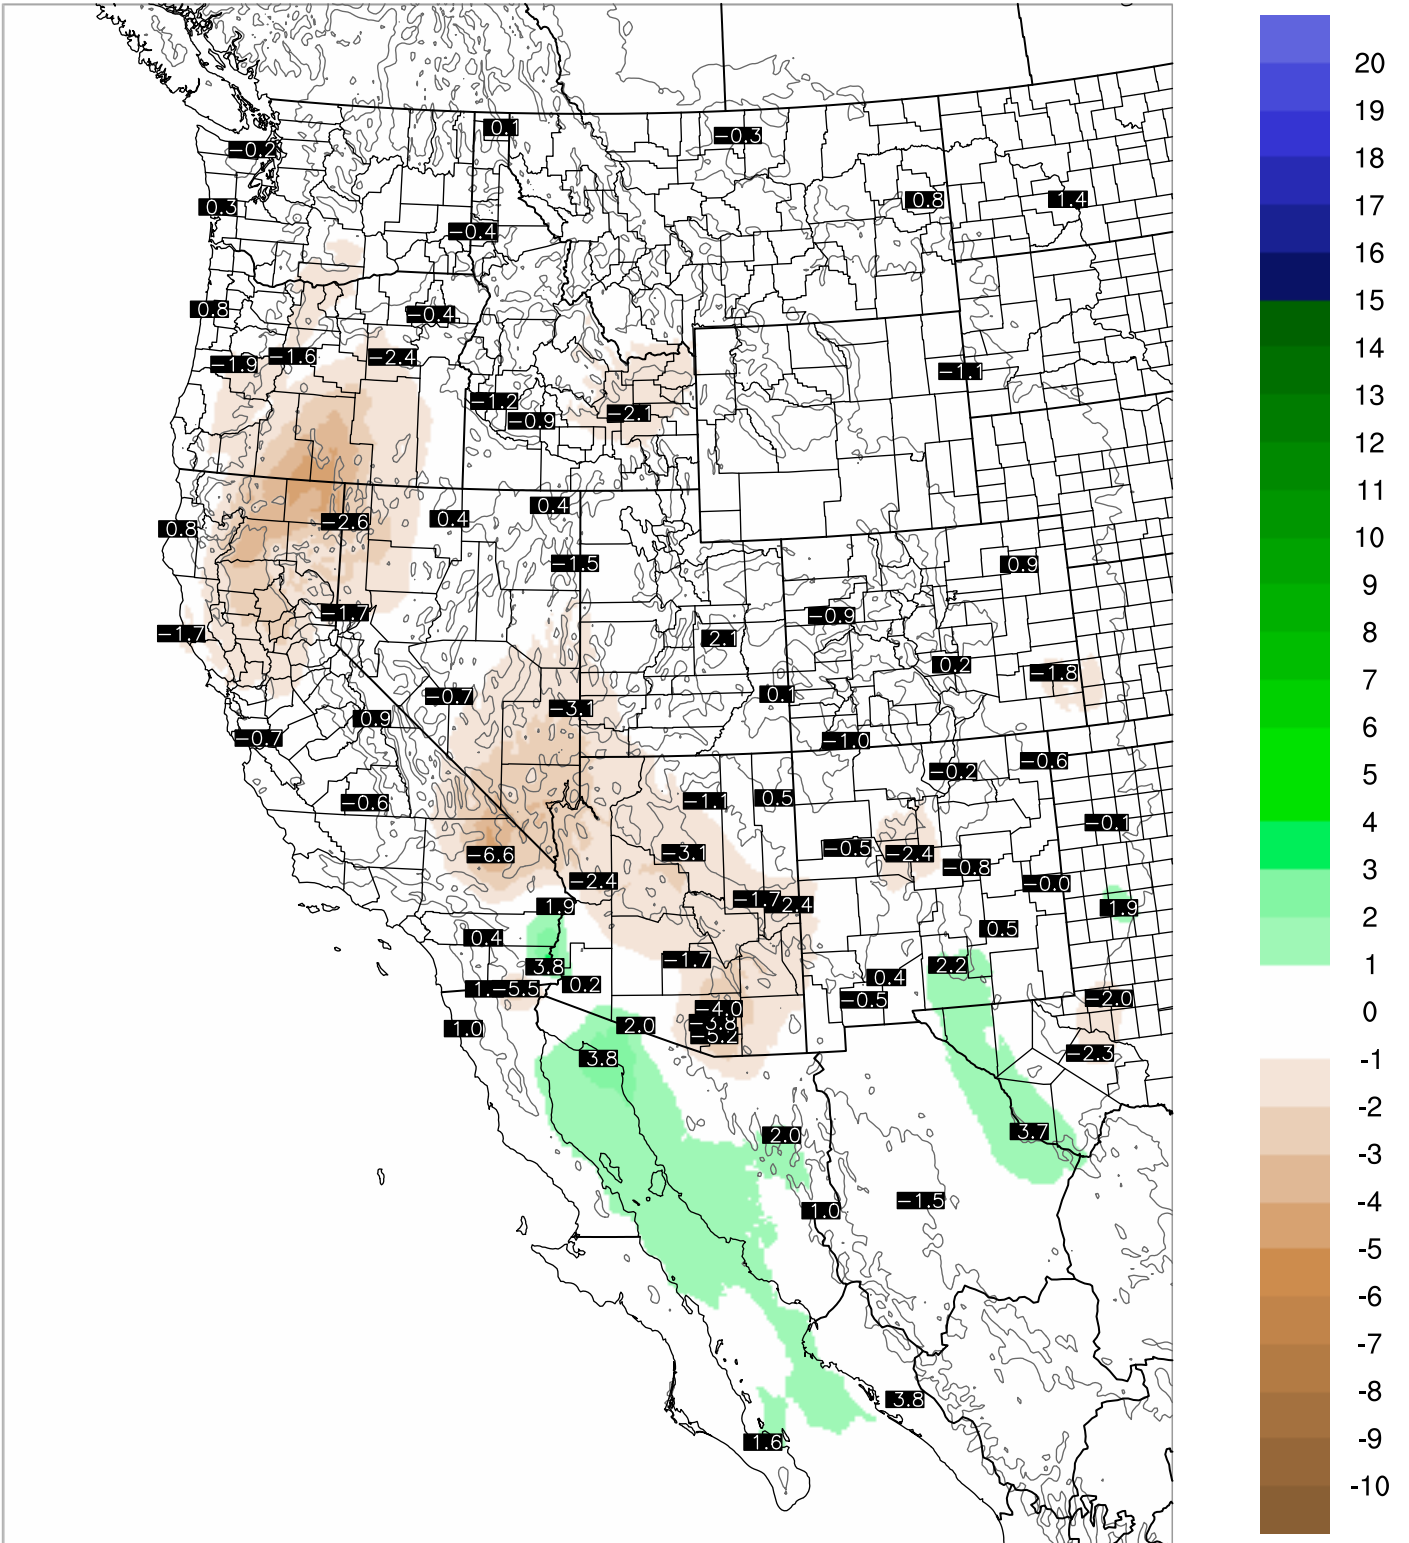

Corrected PWV 18 Sep 2021 5:45 UTC

PWV Error(mm) Obs-Init

Corrected PWV 18 Sep 2021 5:45 UTC

PWV Error(mm) Obs-Init