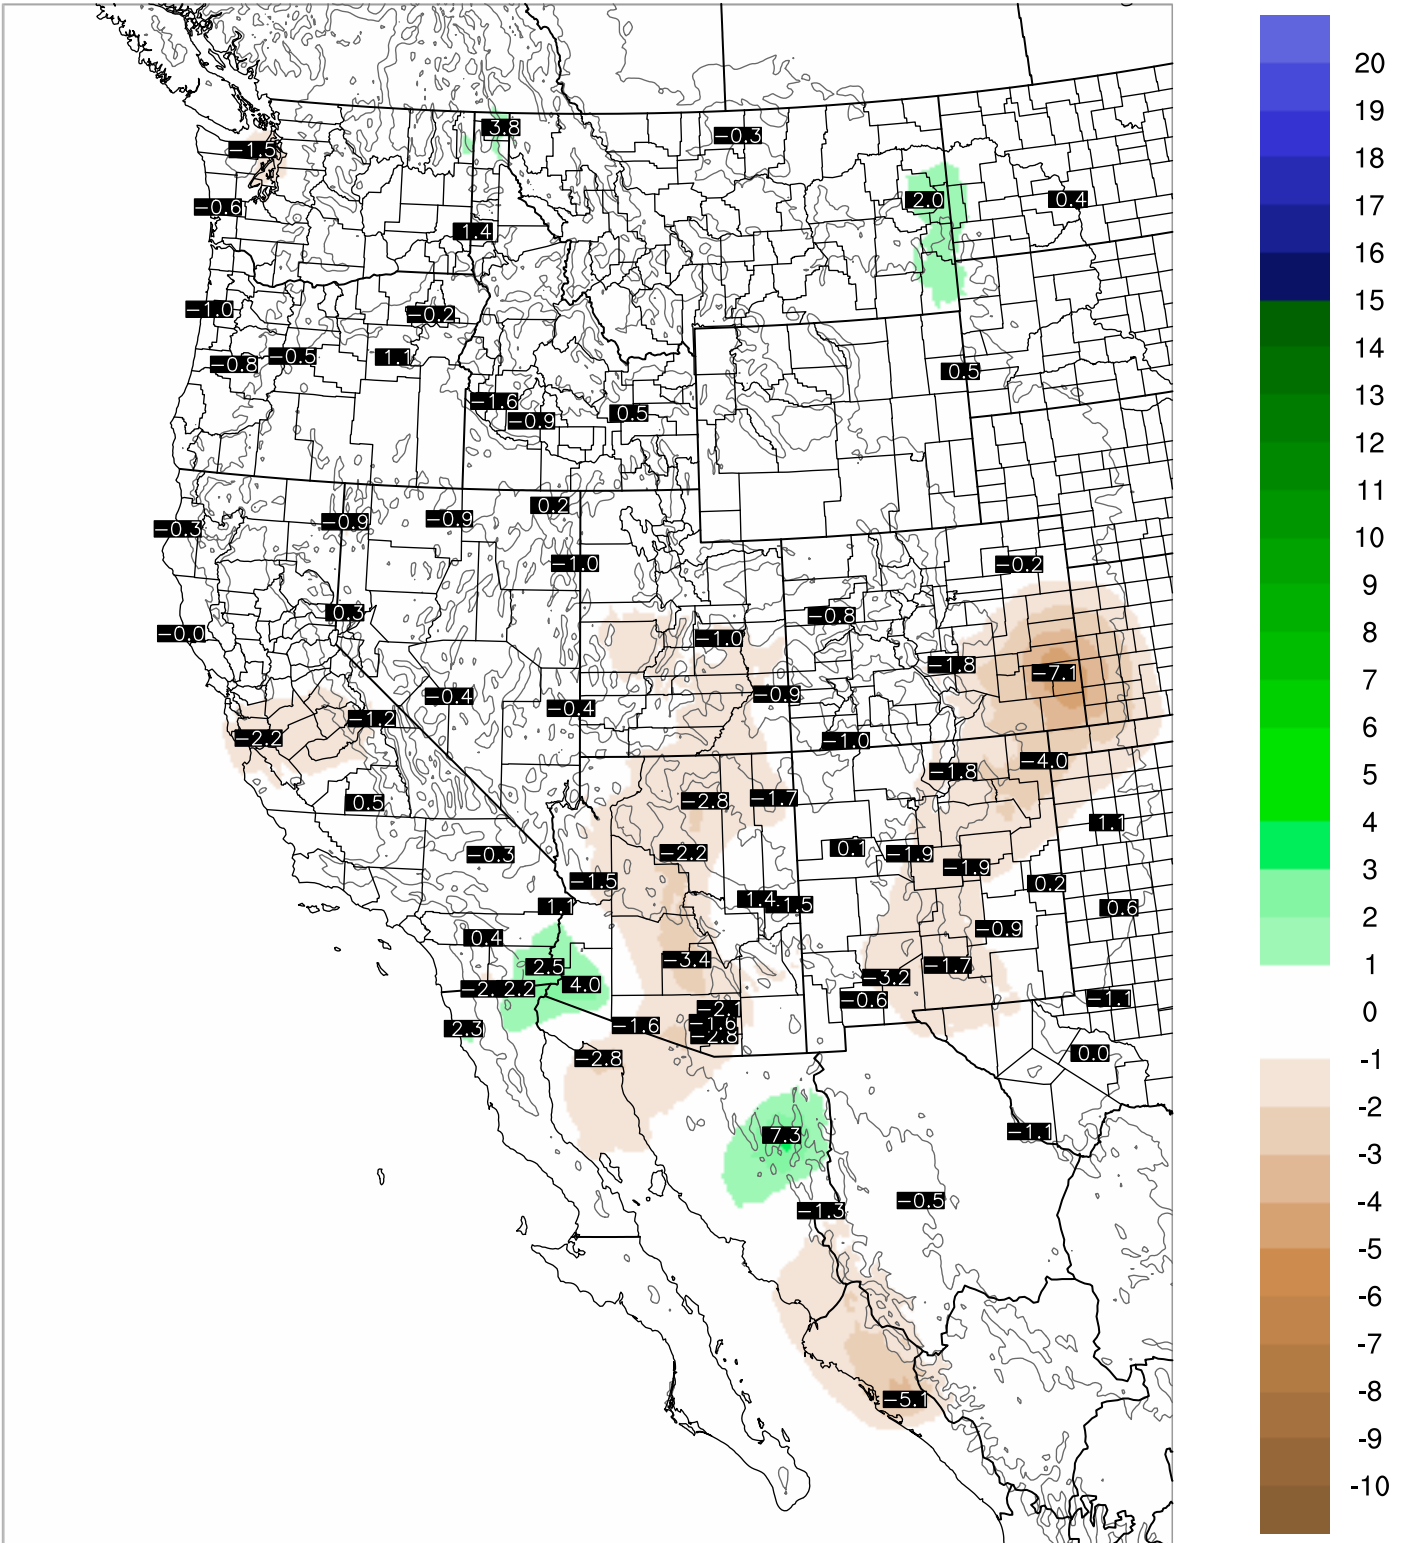

# Corrected PWV 15 Sep 2021 5:45 UTC

# PWV Error(mm) Obs-Init

Corrected PWV 15 Sep 2021 5:45 UTC

PWV Error(mm) Obs-Init