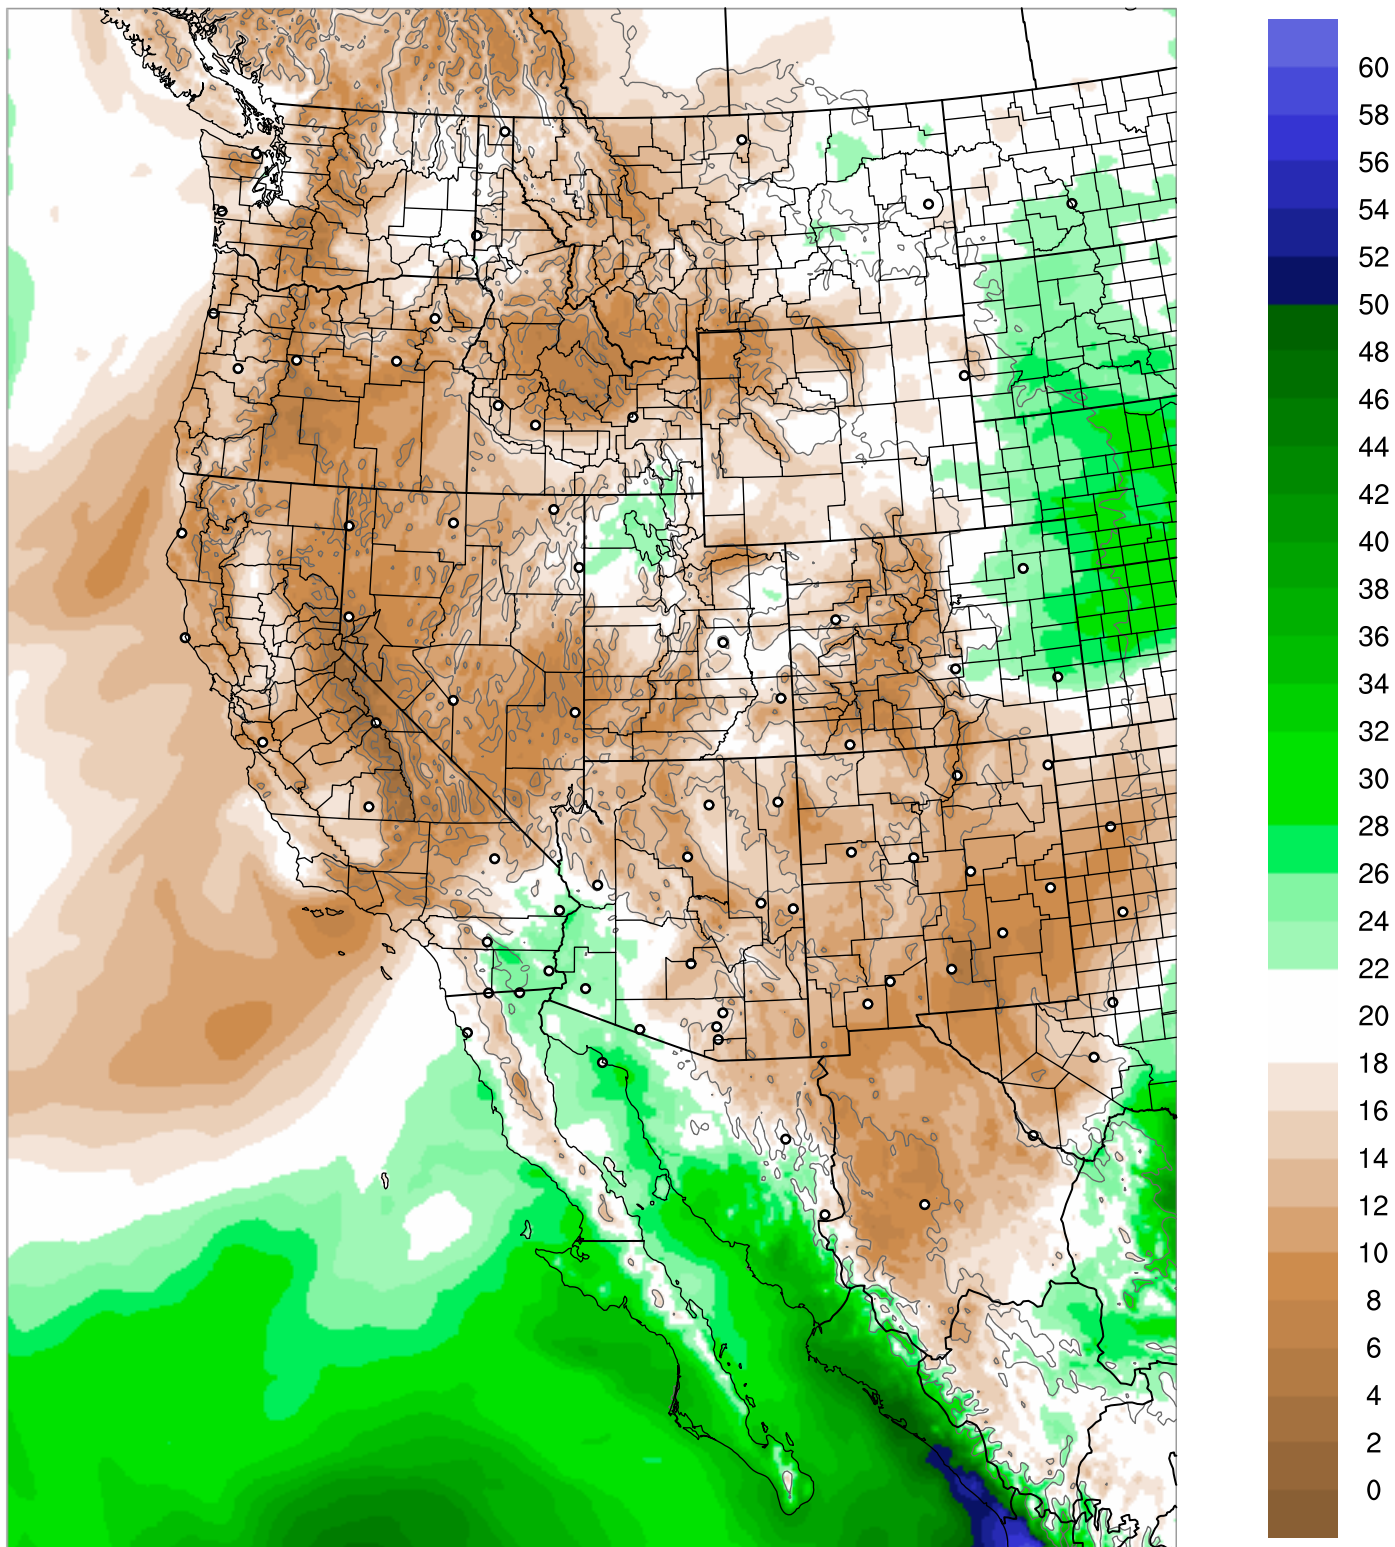

Corrected PWV 13 Sep 2021 5:45 UTC

PWV Error(mm) Obs-Init

Corrected PWV 13 Sep 2021 5:45 UTC

PWV Error(mm) Obs-Init