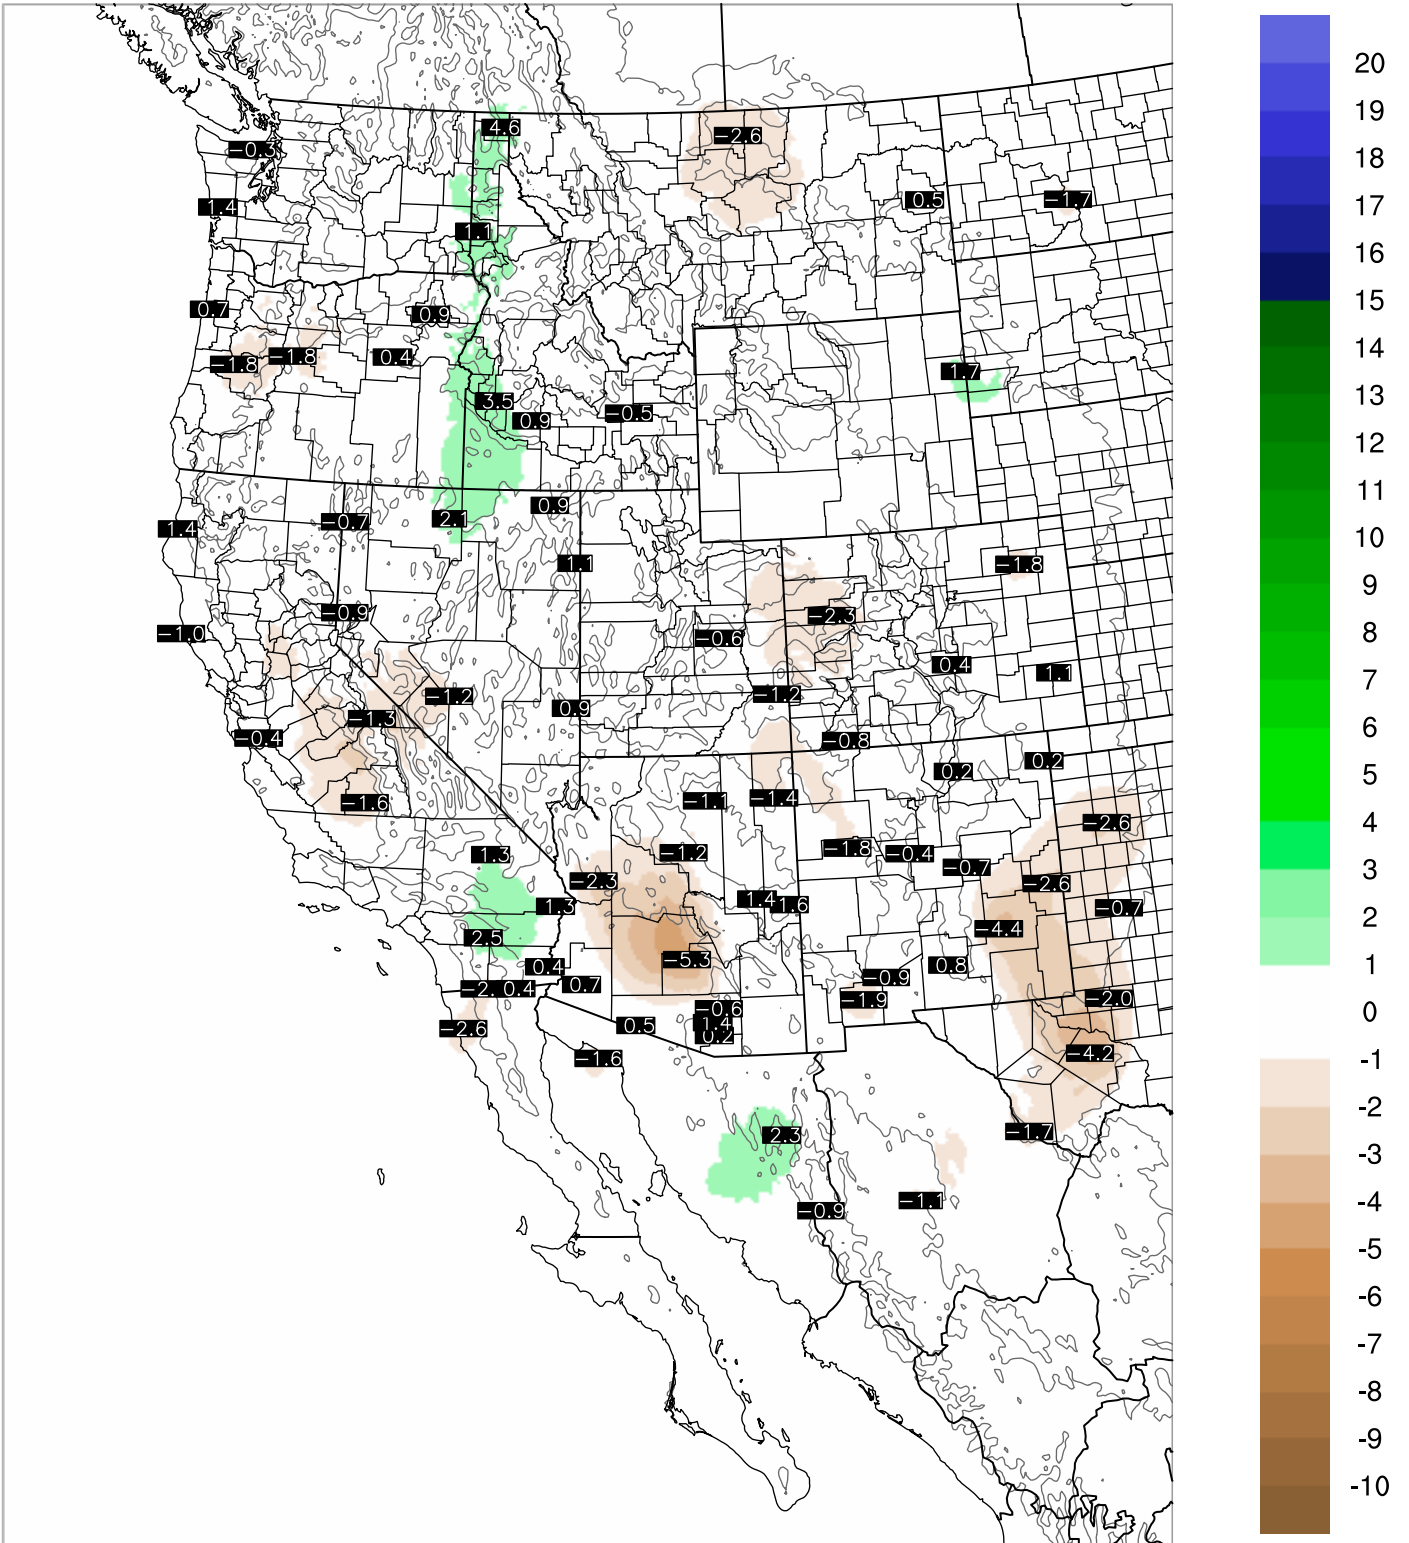

Corrected PWV 13 Sep 2021 5:45 UTC

PWV Error(mm) Obs-Init

Corrected PWV 13 Sep 2021 5:45 UTC

PWV Error(mm) Obs-Init