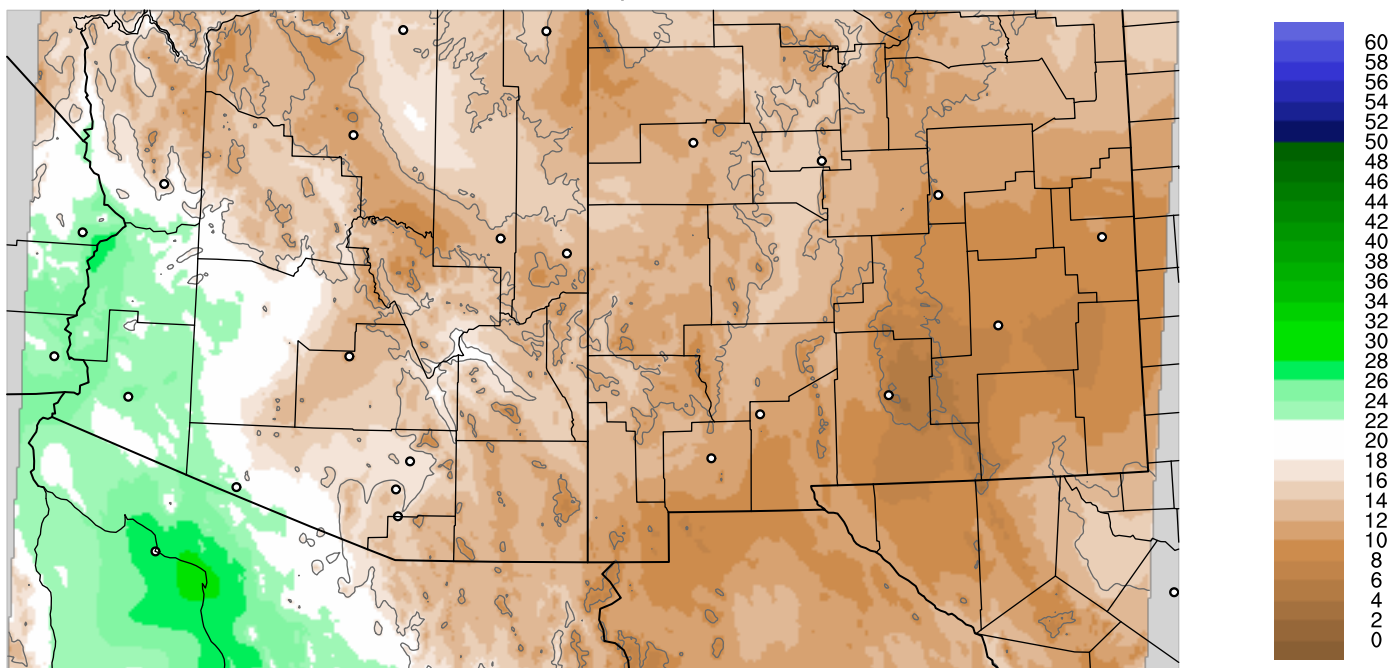

Corrected PWV 13 Sep 2021 5:45 UTC

PWV Error(mm) Obs-Init

Corrected PWV 13 Sep 2021 5:45 UTC

PWV Error(mm) Obs-Init