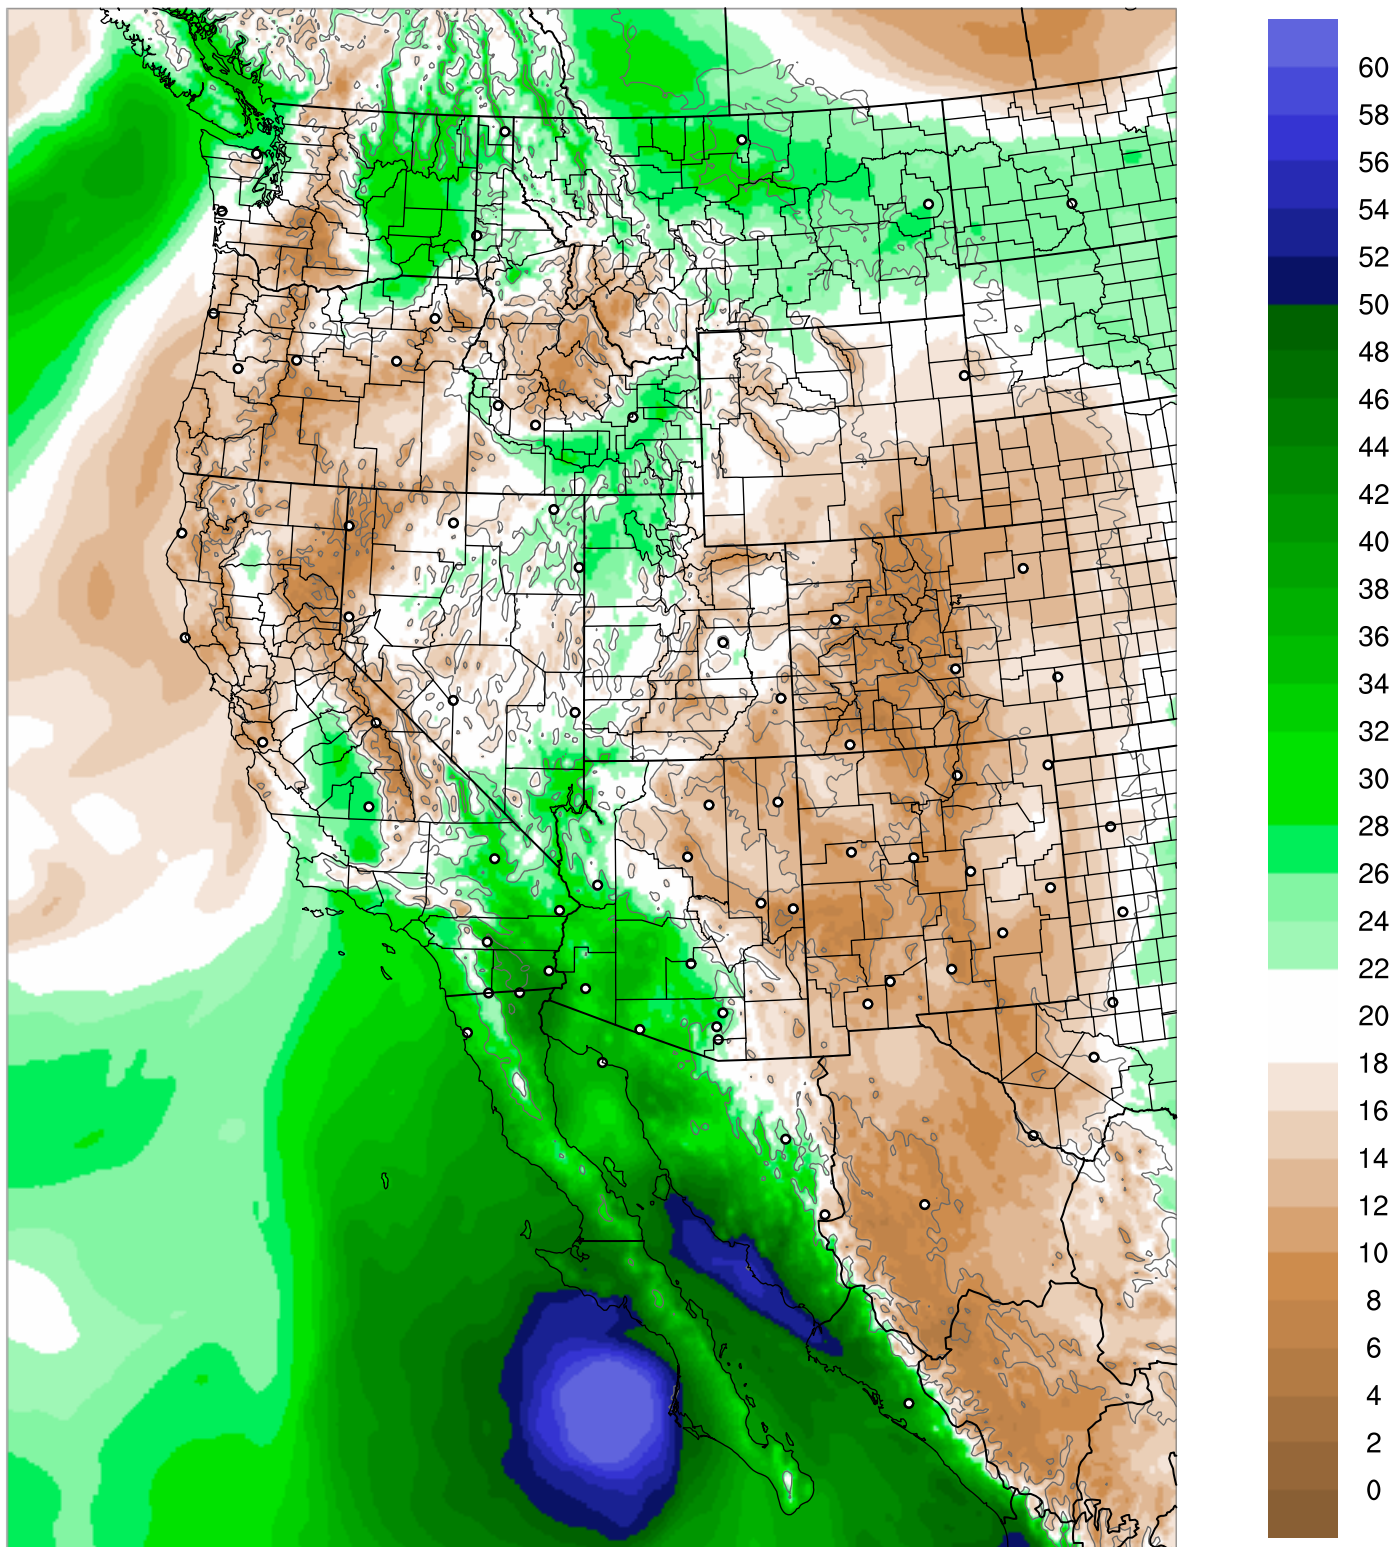

Corrected PWV 11 Sep 2021 5:45 UTC

PWV Error(mm) Obs-Init

Corrected PWV 11 Sep 2021 5:45 UTC

PWV Error(mm) Obs-Init