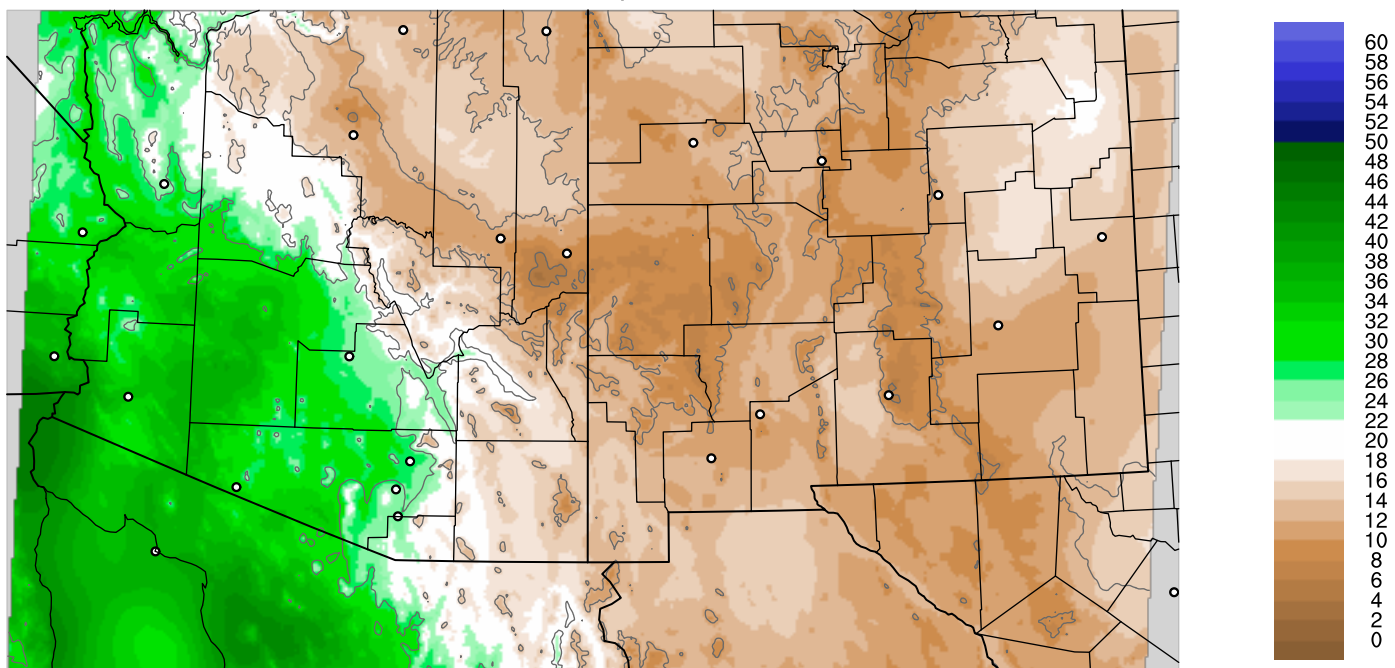

Corrected PWV 11 Sep 2021 5:45 UTC

PWV Error(mm) Obs-Init

Corrected PWV 11 Sep 2021 5:45 UTC

PWV Error(mm) Obs-Init