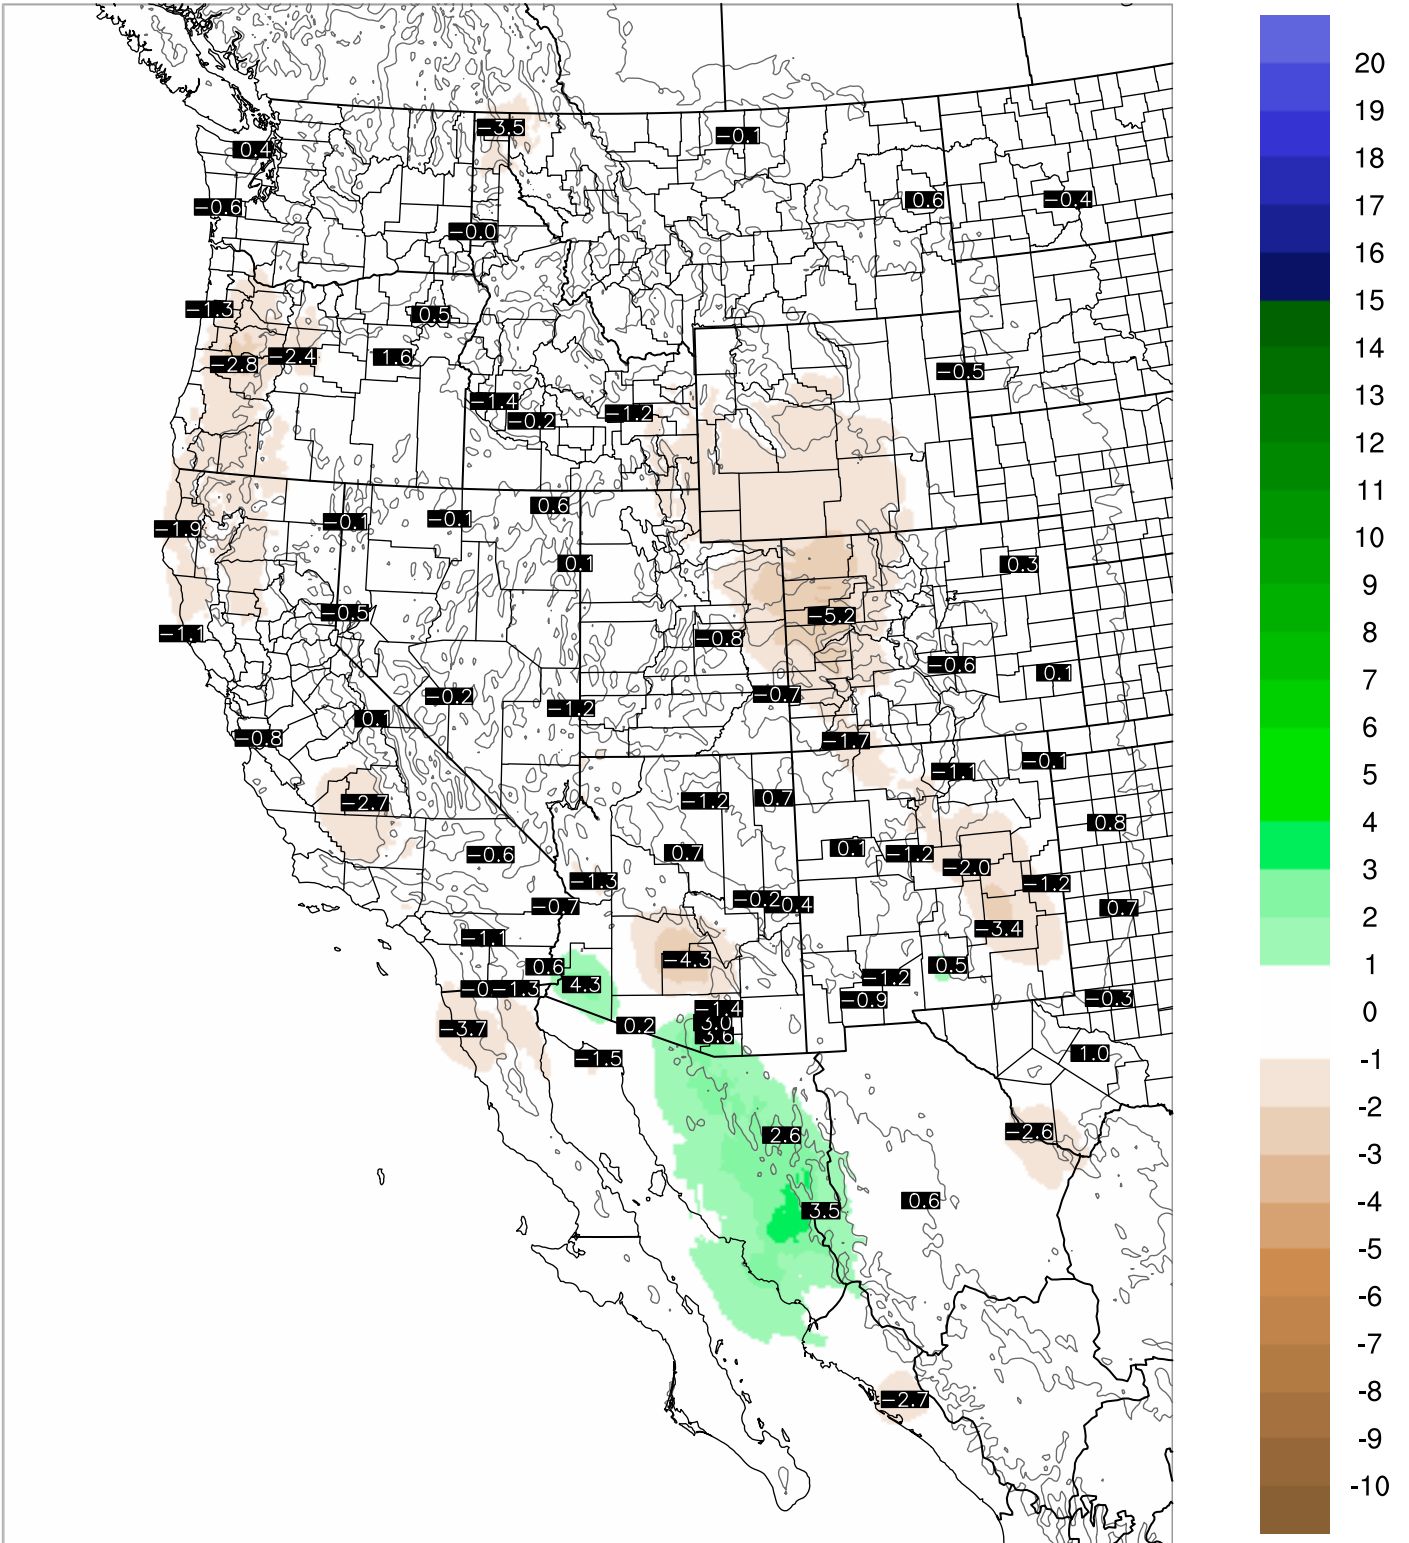

Corrected PWV 11 Sep 2021 5:45 UTC

PWV Error(mm) Obs-Init

Corrected PWV 11 Sep 2021 5:45 UTC

PWV Error(mm) Obs-Init