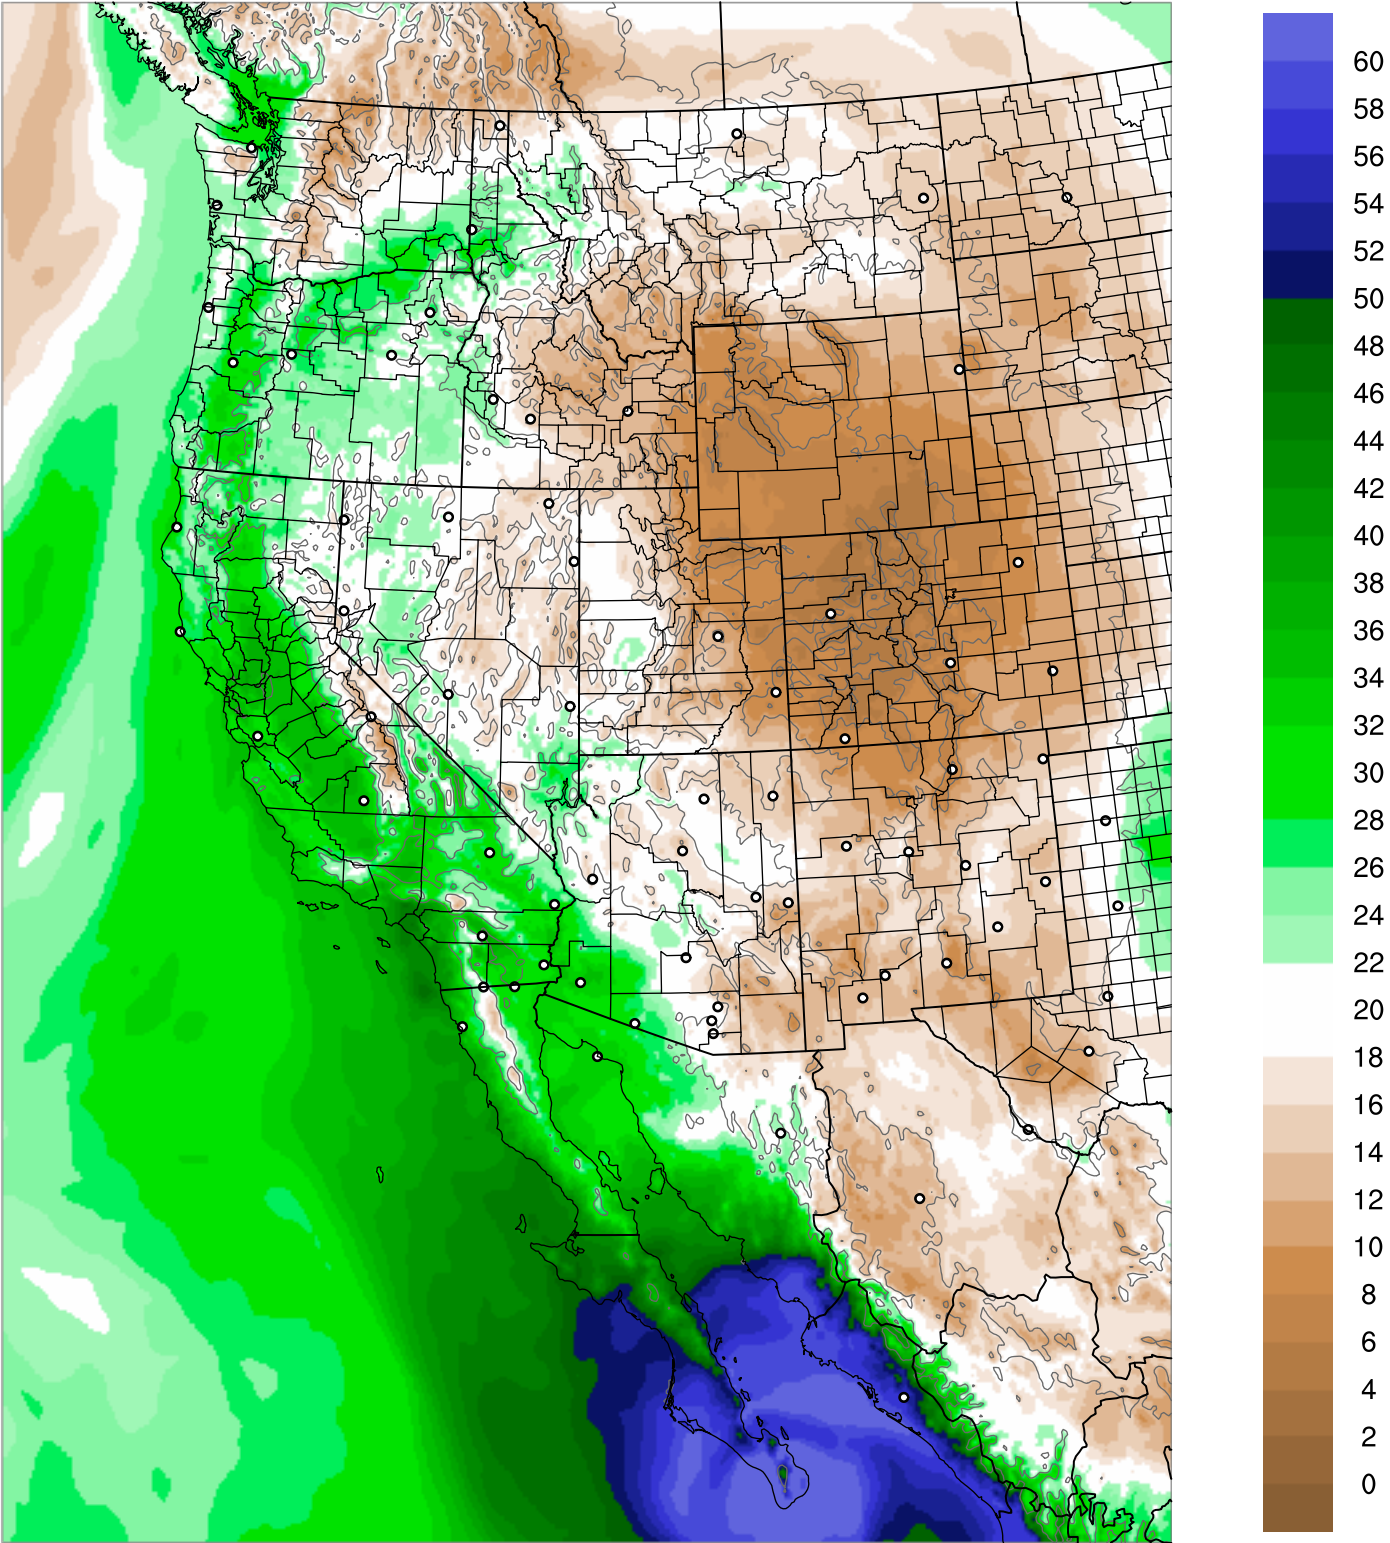

Corrected PWV 10 Sep 2021 5:45 UTC

PWV Error(mm) Obs-Init

Corrected PWV 10 Sep 2021 5:45 UTC

PWV Error(mm) Obs-Init