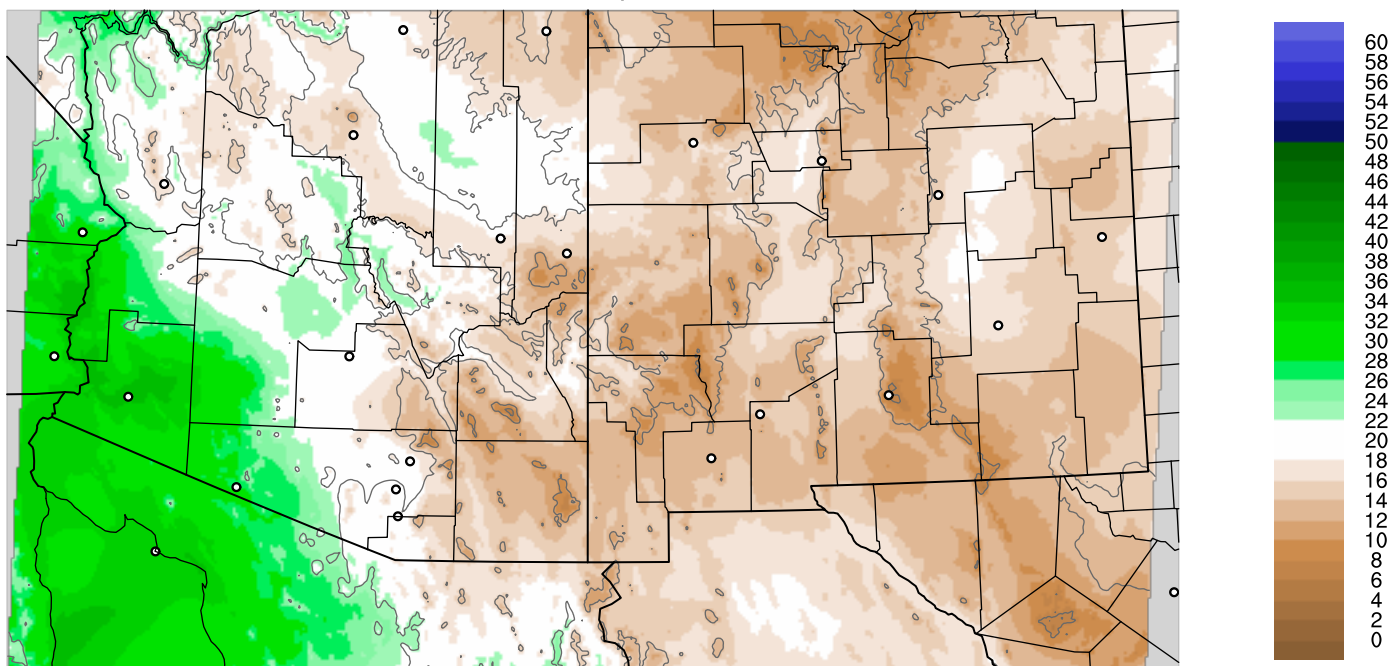

Corrected PWV 10 Sep 2021 5:45 UTC

PWV Error(mm) Obs-Init

Corrected PWV 10 Sep 2021 5:45 UTC

PWV Error(mm) Obs-Init