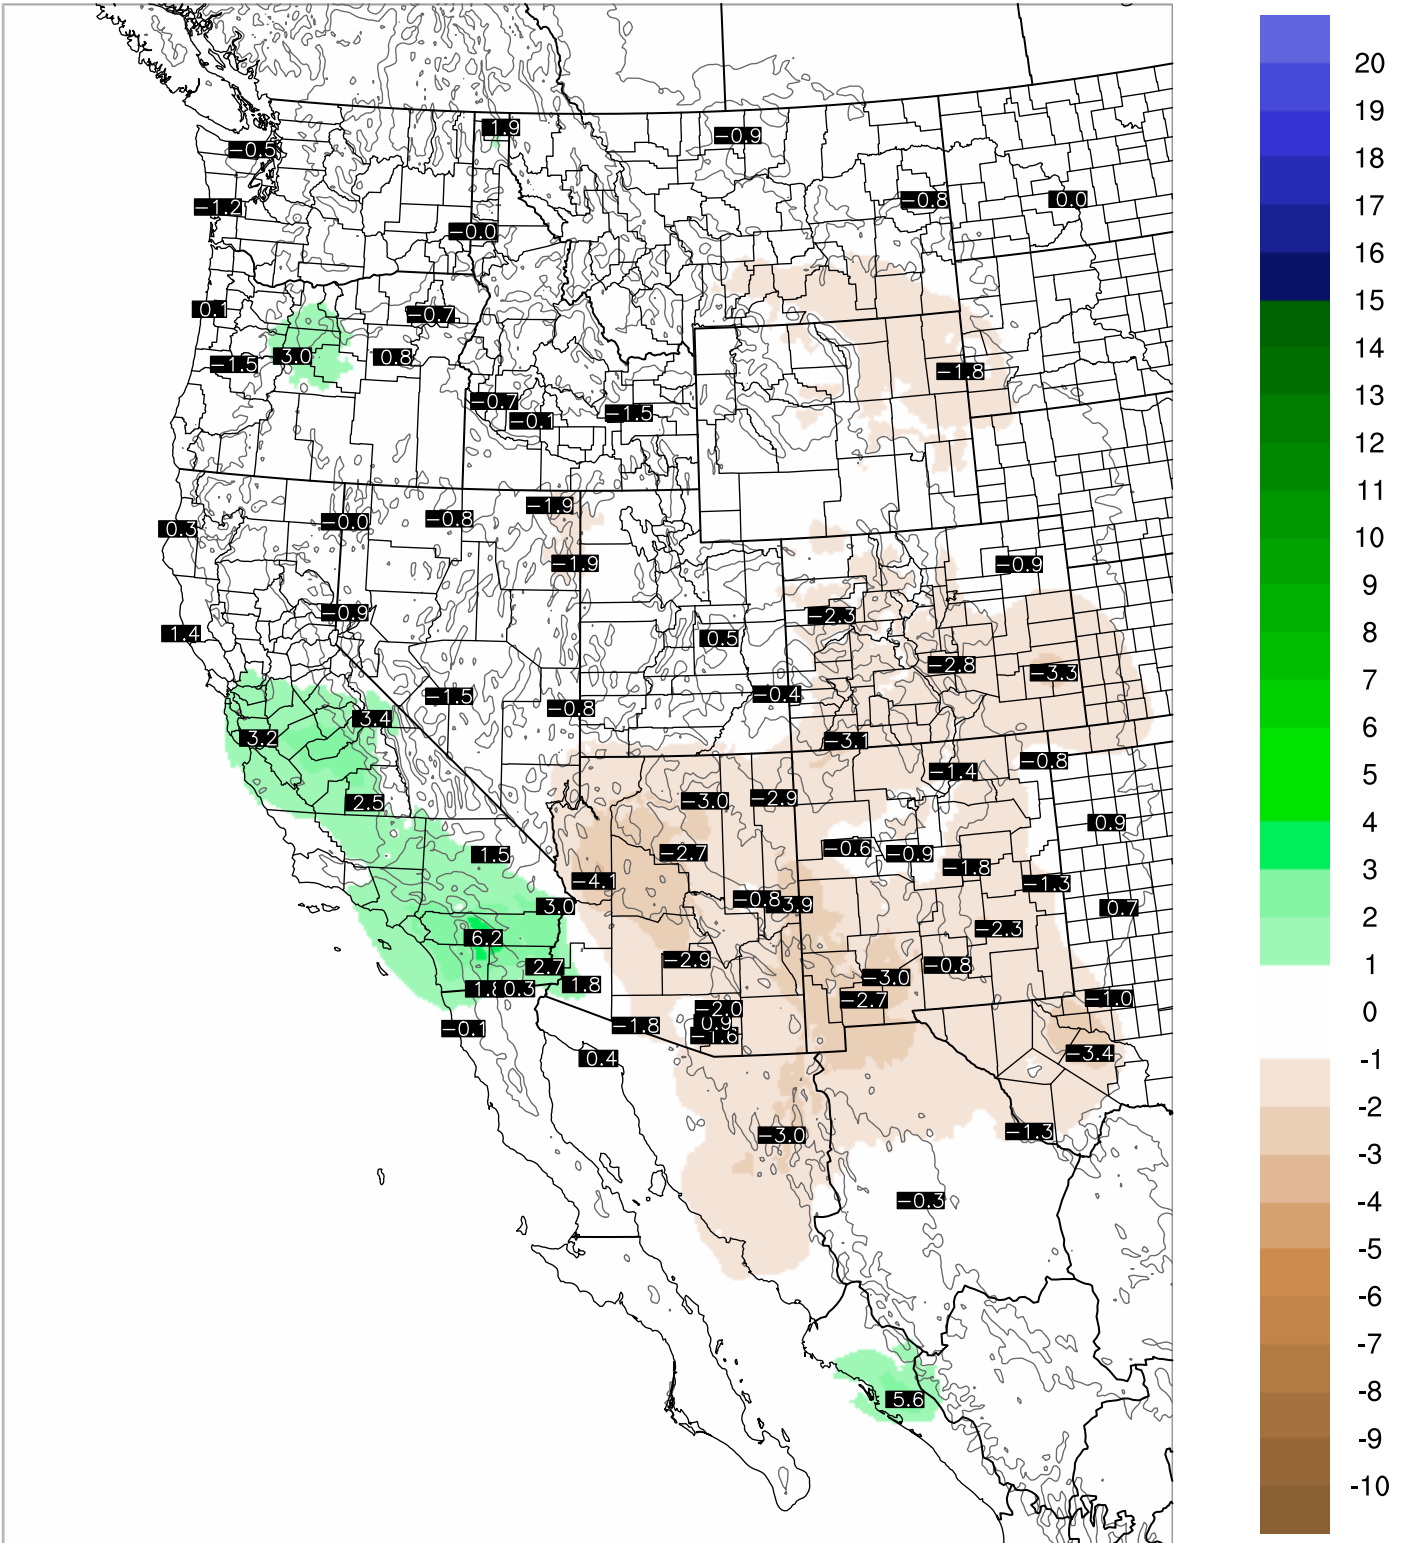

Corrected PWV 10 Sep 2021 5:45 UTC

PWV Error(mm) Obs-Init

Corrected PWV 10 Sep 2021 5:45 UTC

PWV Error(mm) Obs-Init