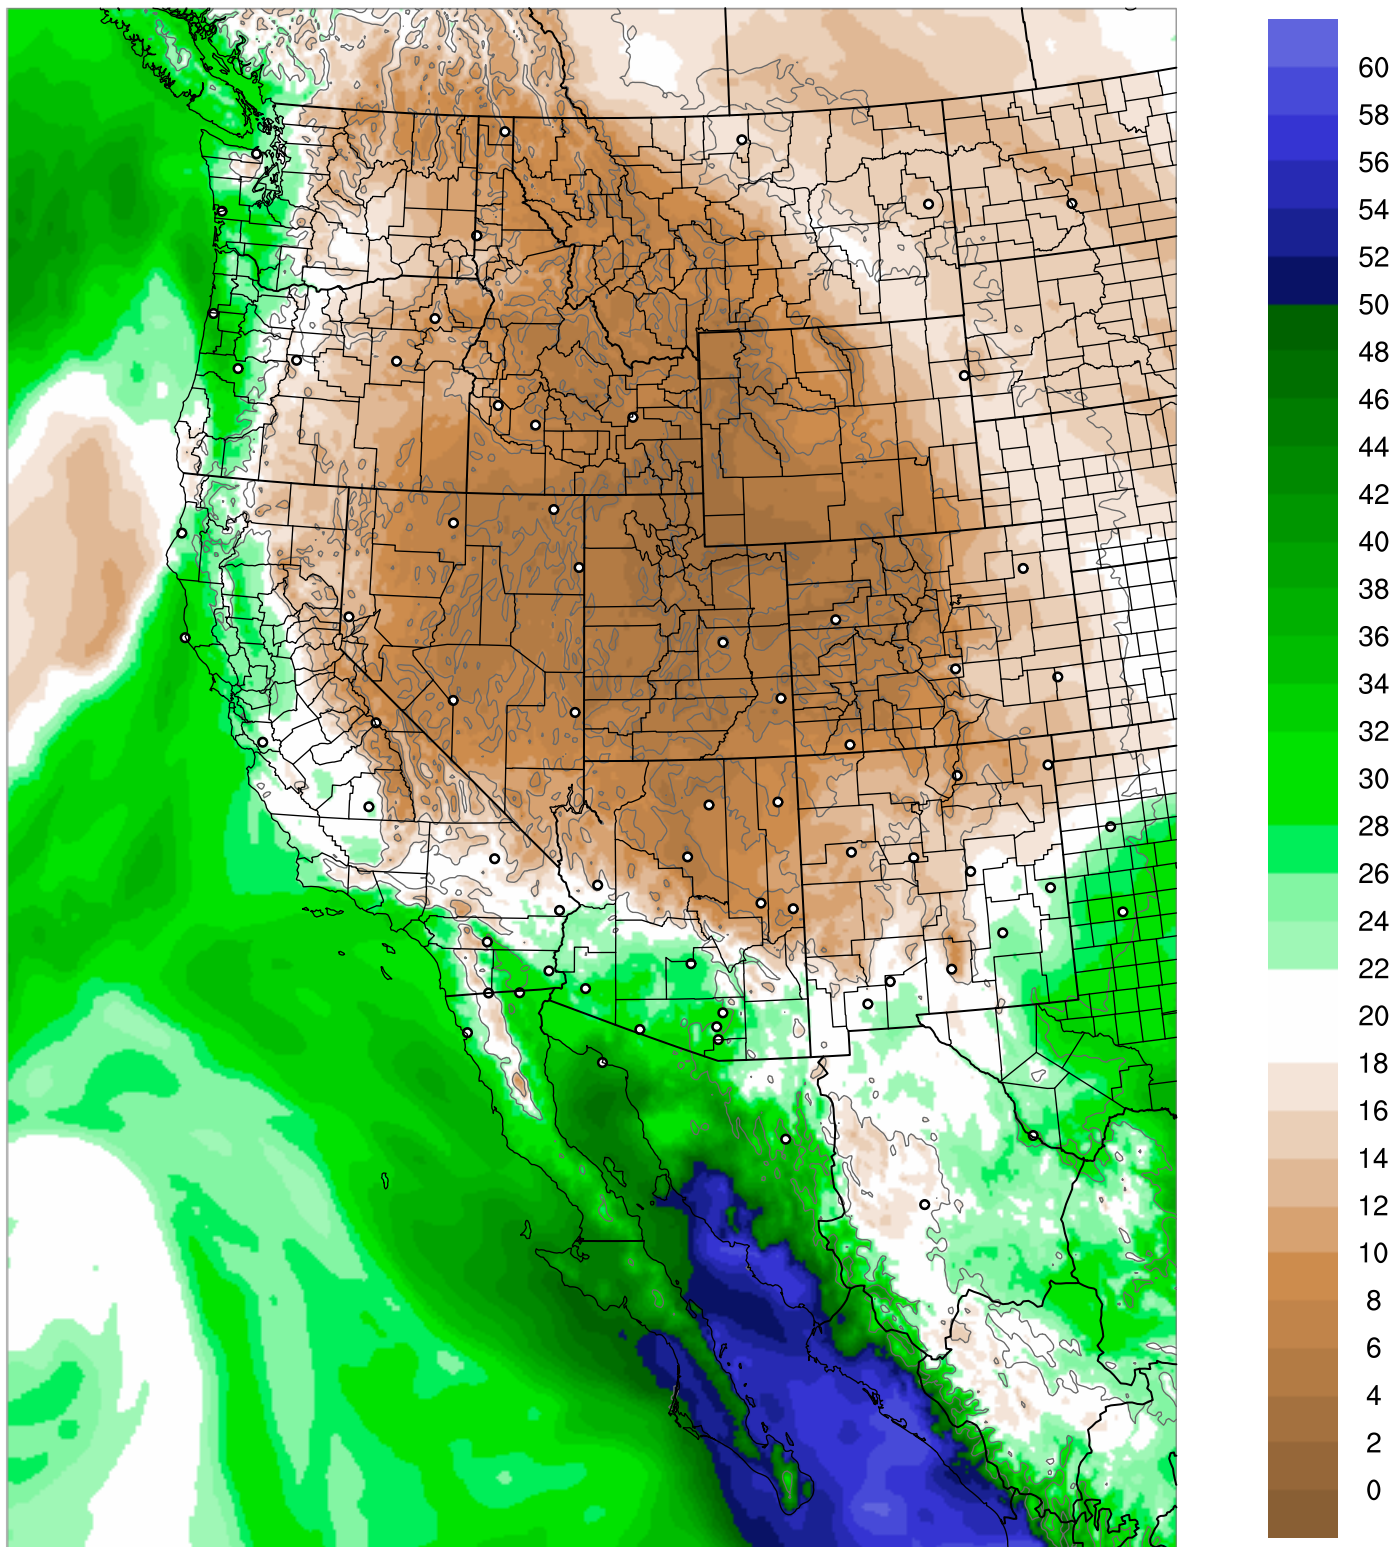

# Corrected PWV 8 Sep 2021 5:45 UTC

Corrected PWV 8 Sep 2021 5:45 UTC

PWV Error(mm) Obs-Init