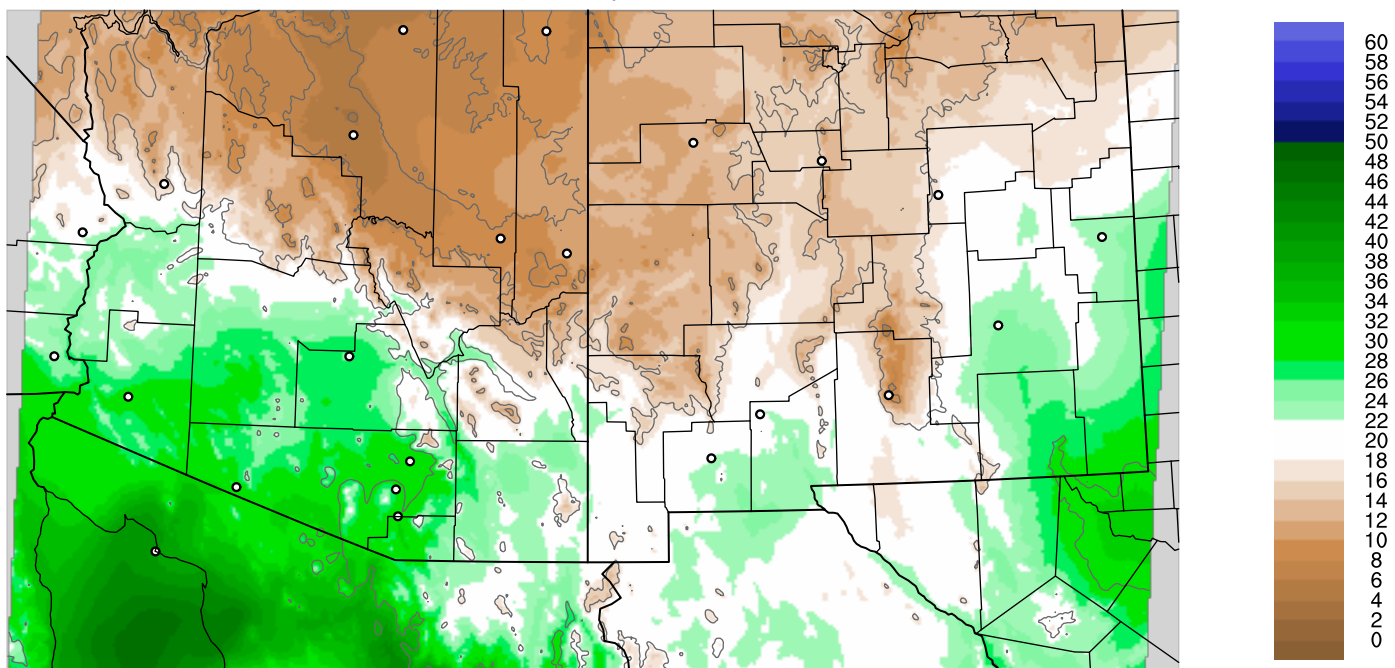

# Corrected PWV 8 Sep 2021 5:45 UTC

Corrected PWV 8 Sep 2021 5:45 UTC

PWV Error(mm) Obs-Init