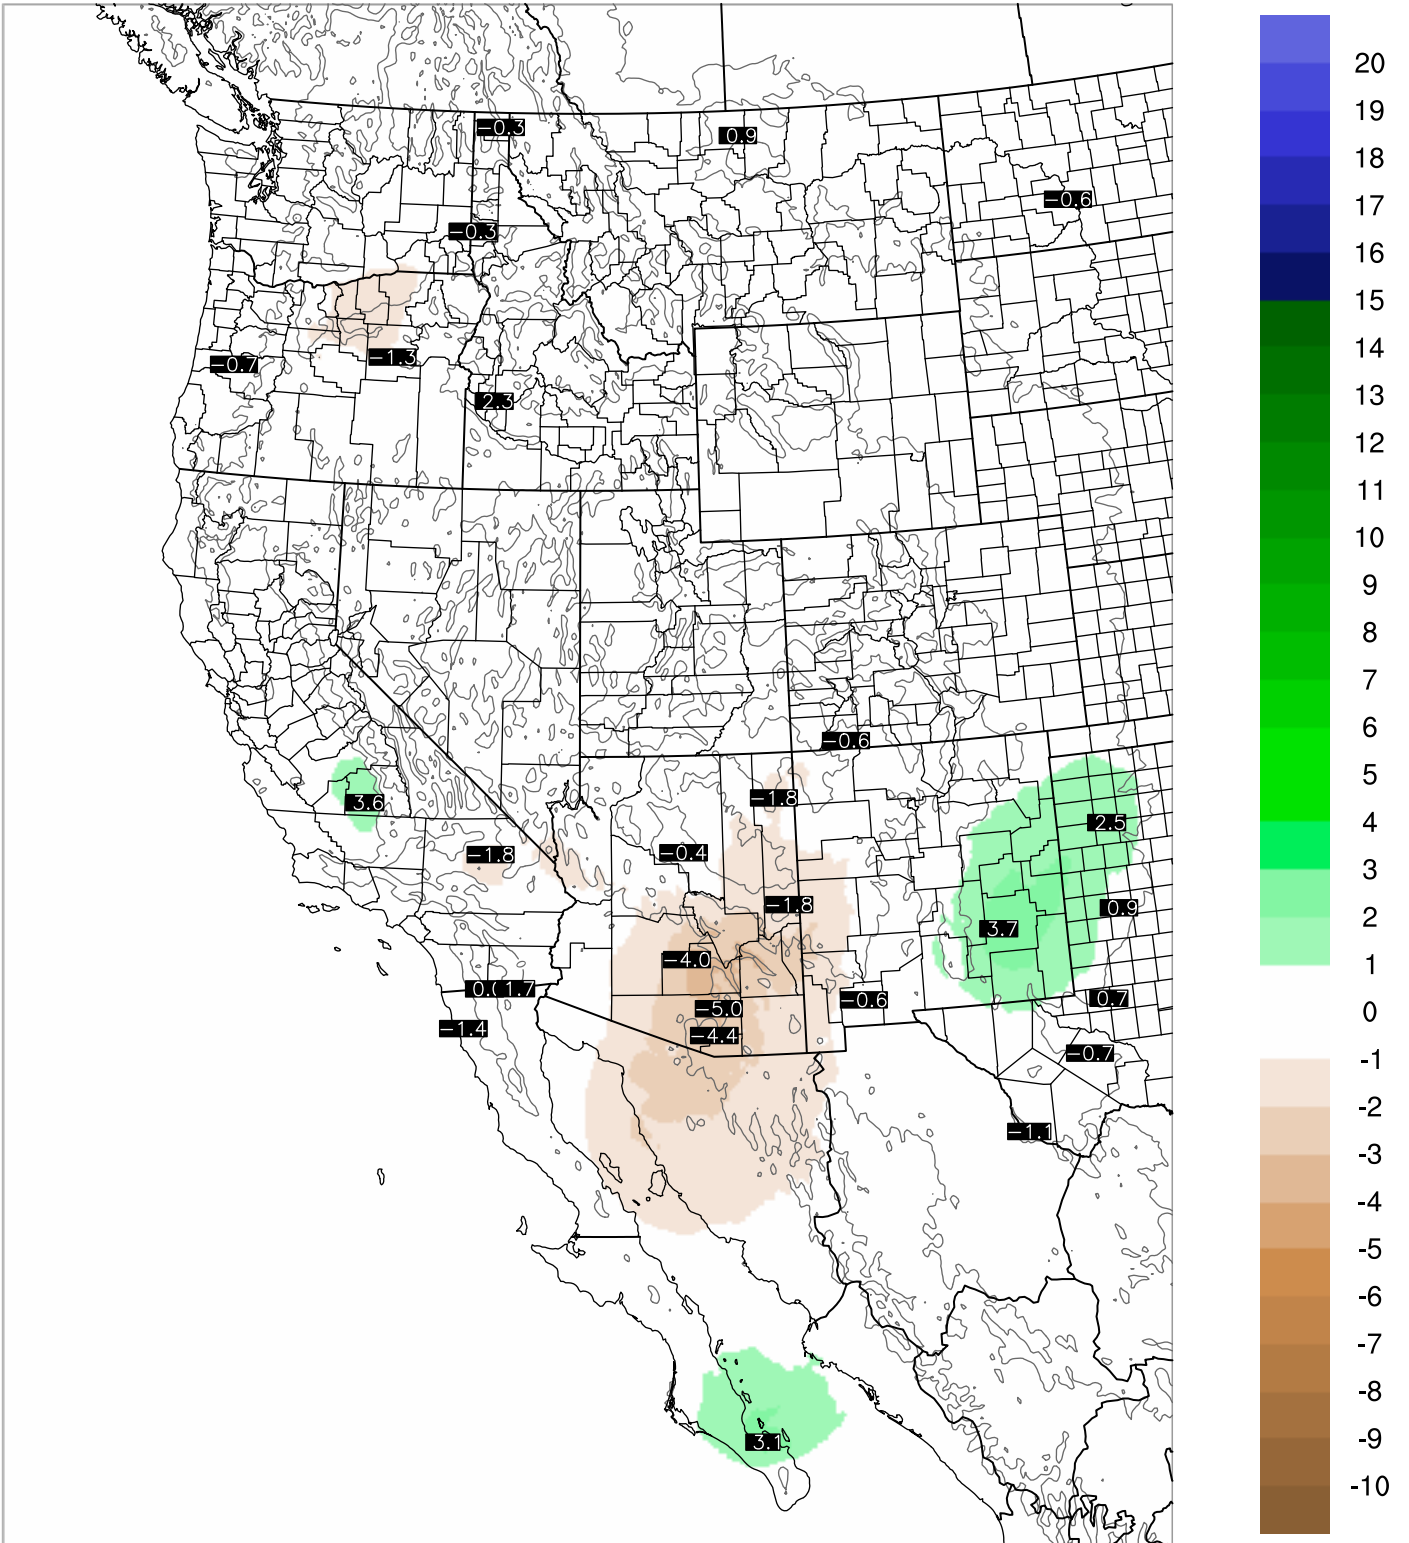

Corrected PWV 6 Sep 2021 5:45 UTC

PWV Error(mm) Obs-Init

Corrected PWV 6 Sep 2021 5:45 UTC

PWV Error(mm) Obs-Init