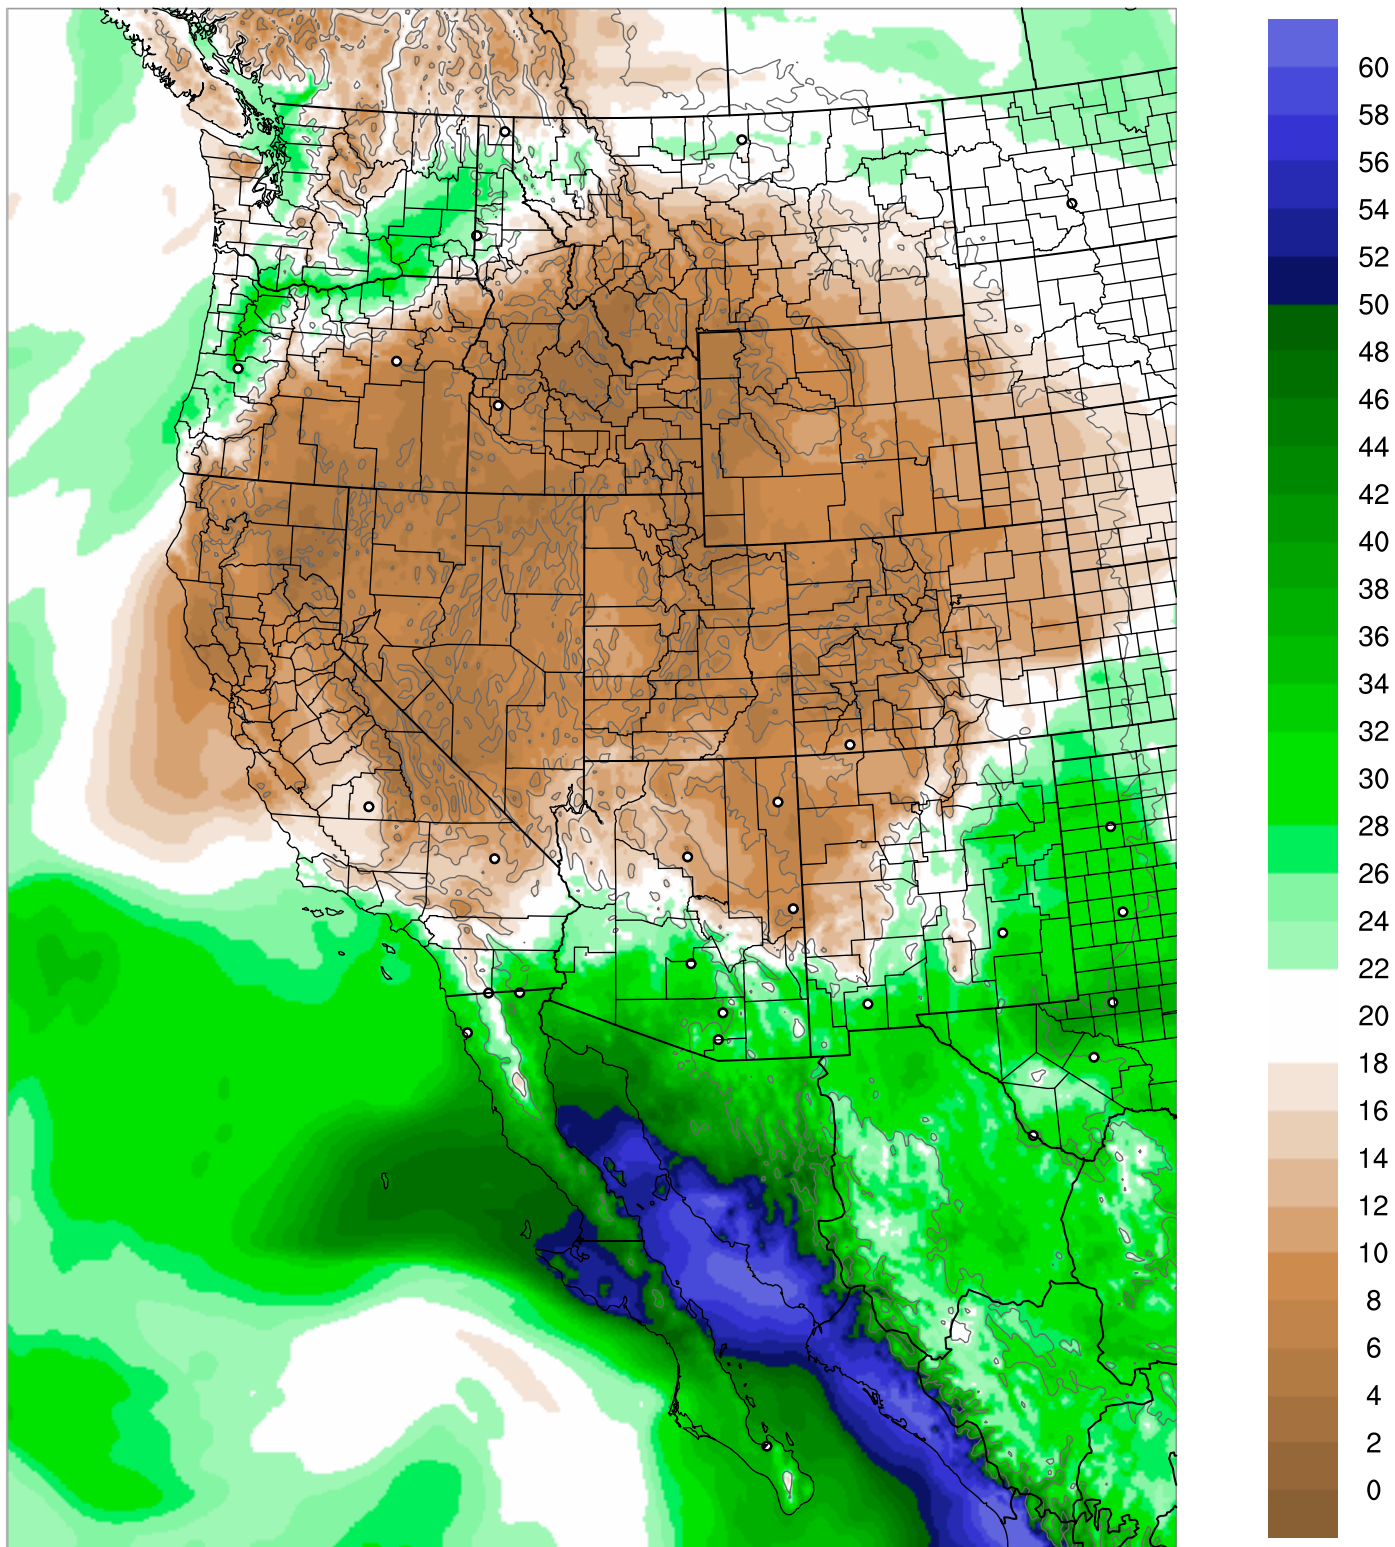

Corrected PWV 6 Sep 2021 5:45 UTC

PWV Error(mm) Obs-Init

Corrected PWV 6 Sep 2021 5:45 UTC

PWV Error(mm) Obs-Init