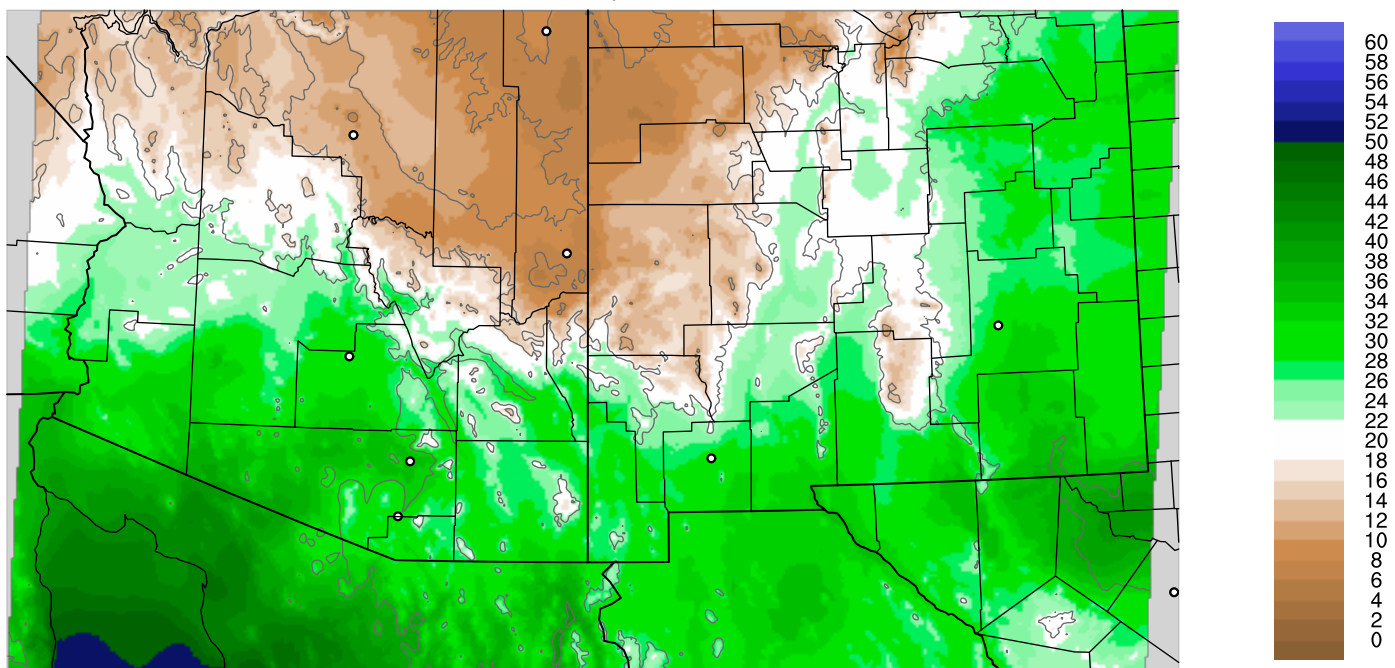

Corrected PWV 6 Sep 2021 5:45 UTC

PWV Error(mm) Obs-Init

Corrected PWV 6 Sep 2021 5:45 UTC

PWV Error(mm) Obs-Init