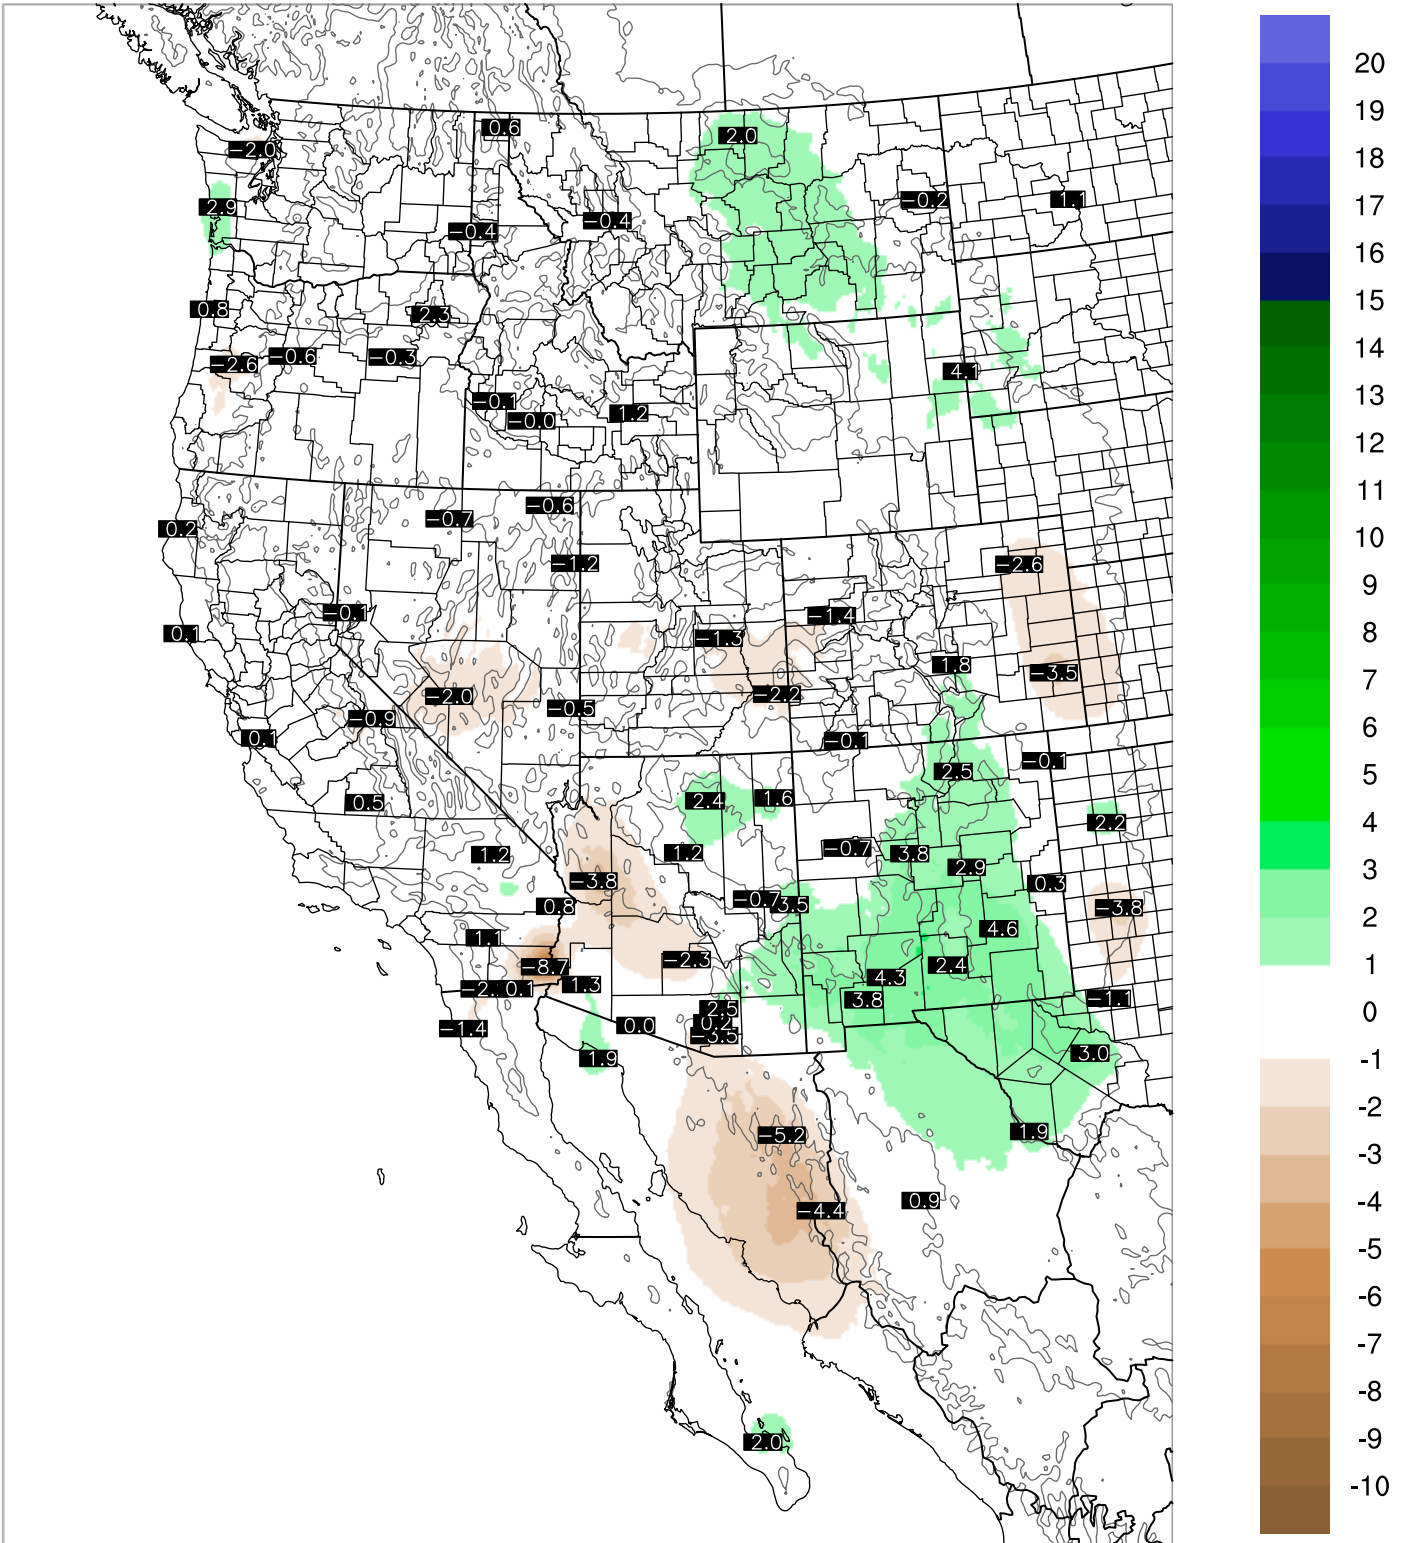

# Corrected PWV 4 Sep 2021 5:45 UTC

# PWV Error(mm) Obs-Init

Corrected PWV 4 Sep 2021 5:45 UTC

PWV Error(mm) Obs-Init