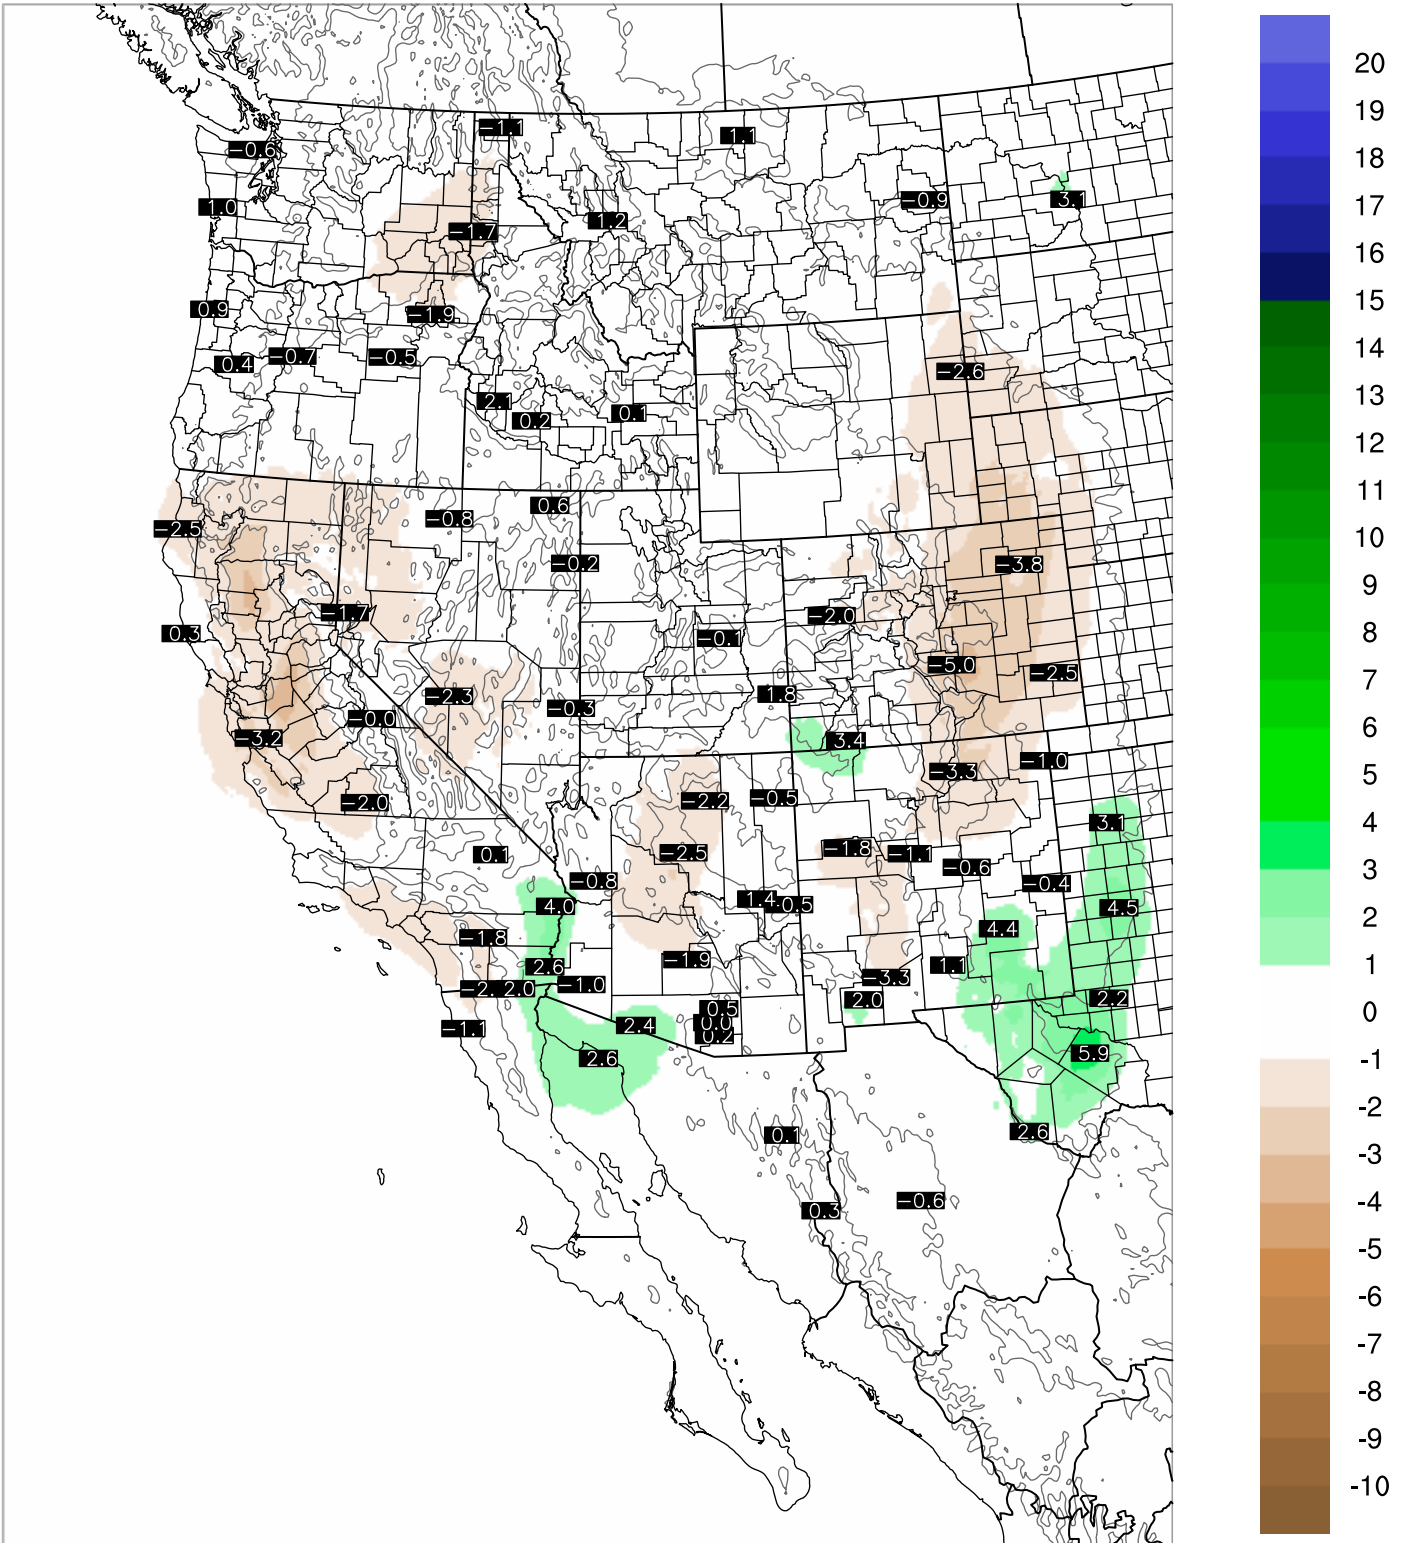

# Corrected PWV 2 Sep 2021 5:45 UTC

# PWV Error(mm) Obs-Init

Corrected PWV 2 Sep 2021 5:45 UTC

PWV Error(mm) Obs-Init