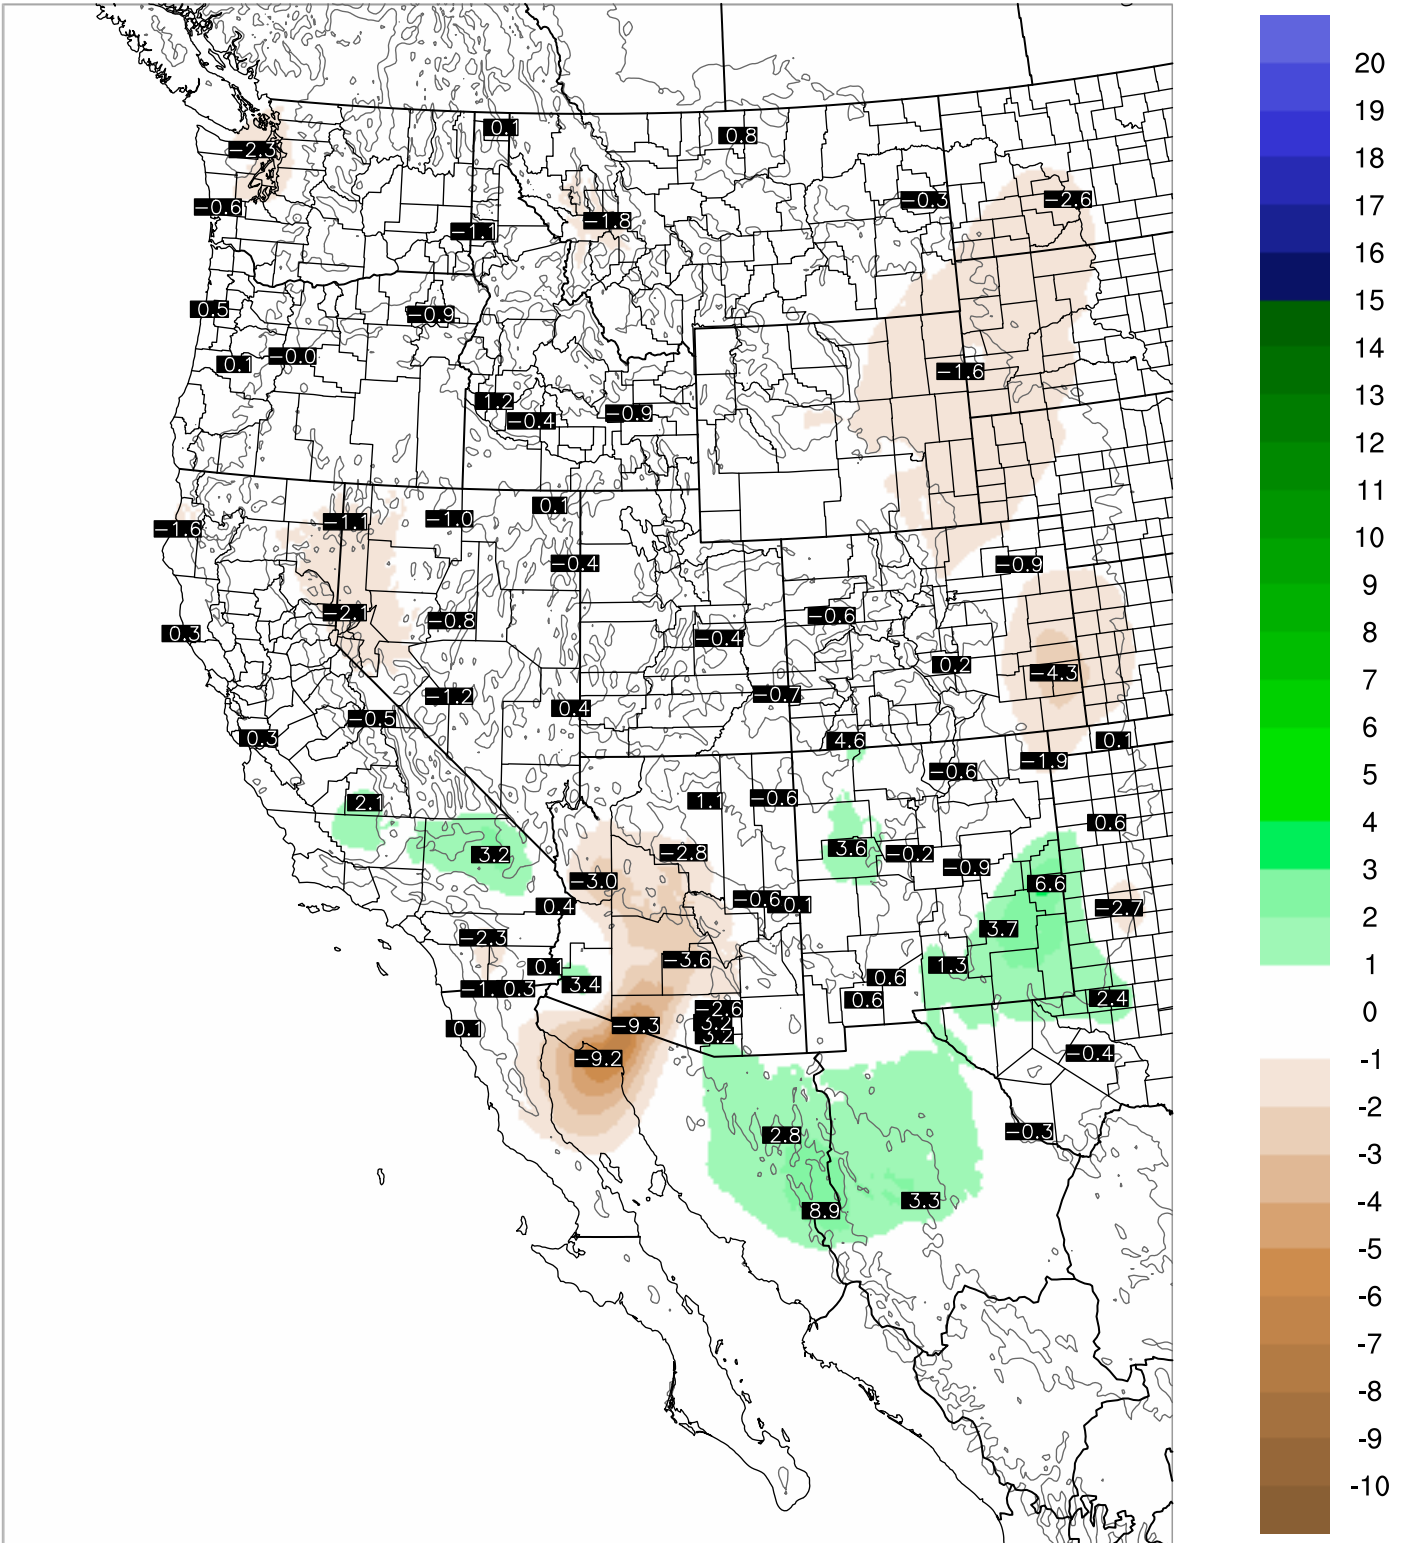

# Corrected PWV 29 Aug 2021 5:45 UTC

# PWV Error(mm) Obs-Init

Corrected PWV 29 Aug 2021 5:45 UTC

PWV Error(mm) Obs-Init