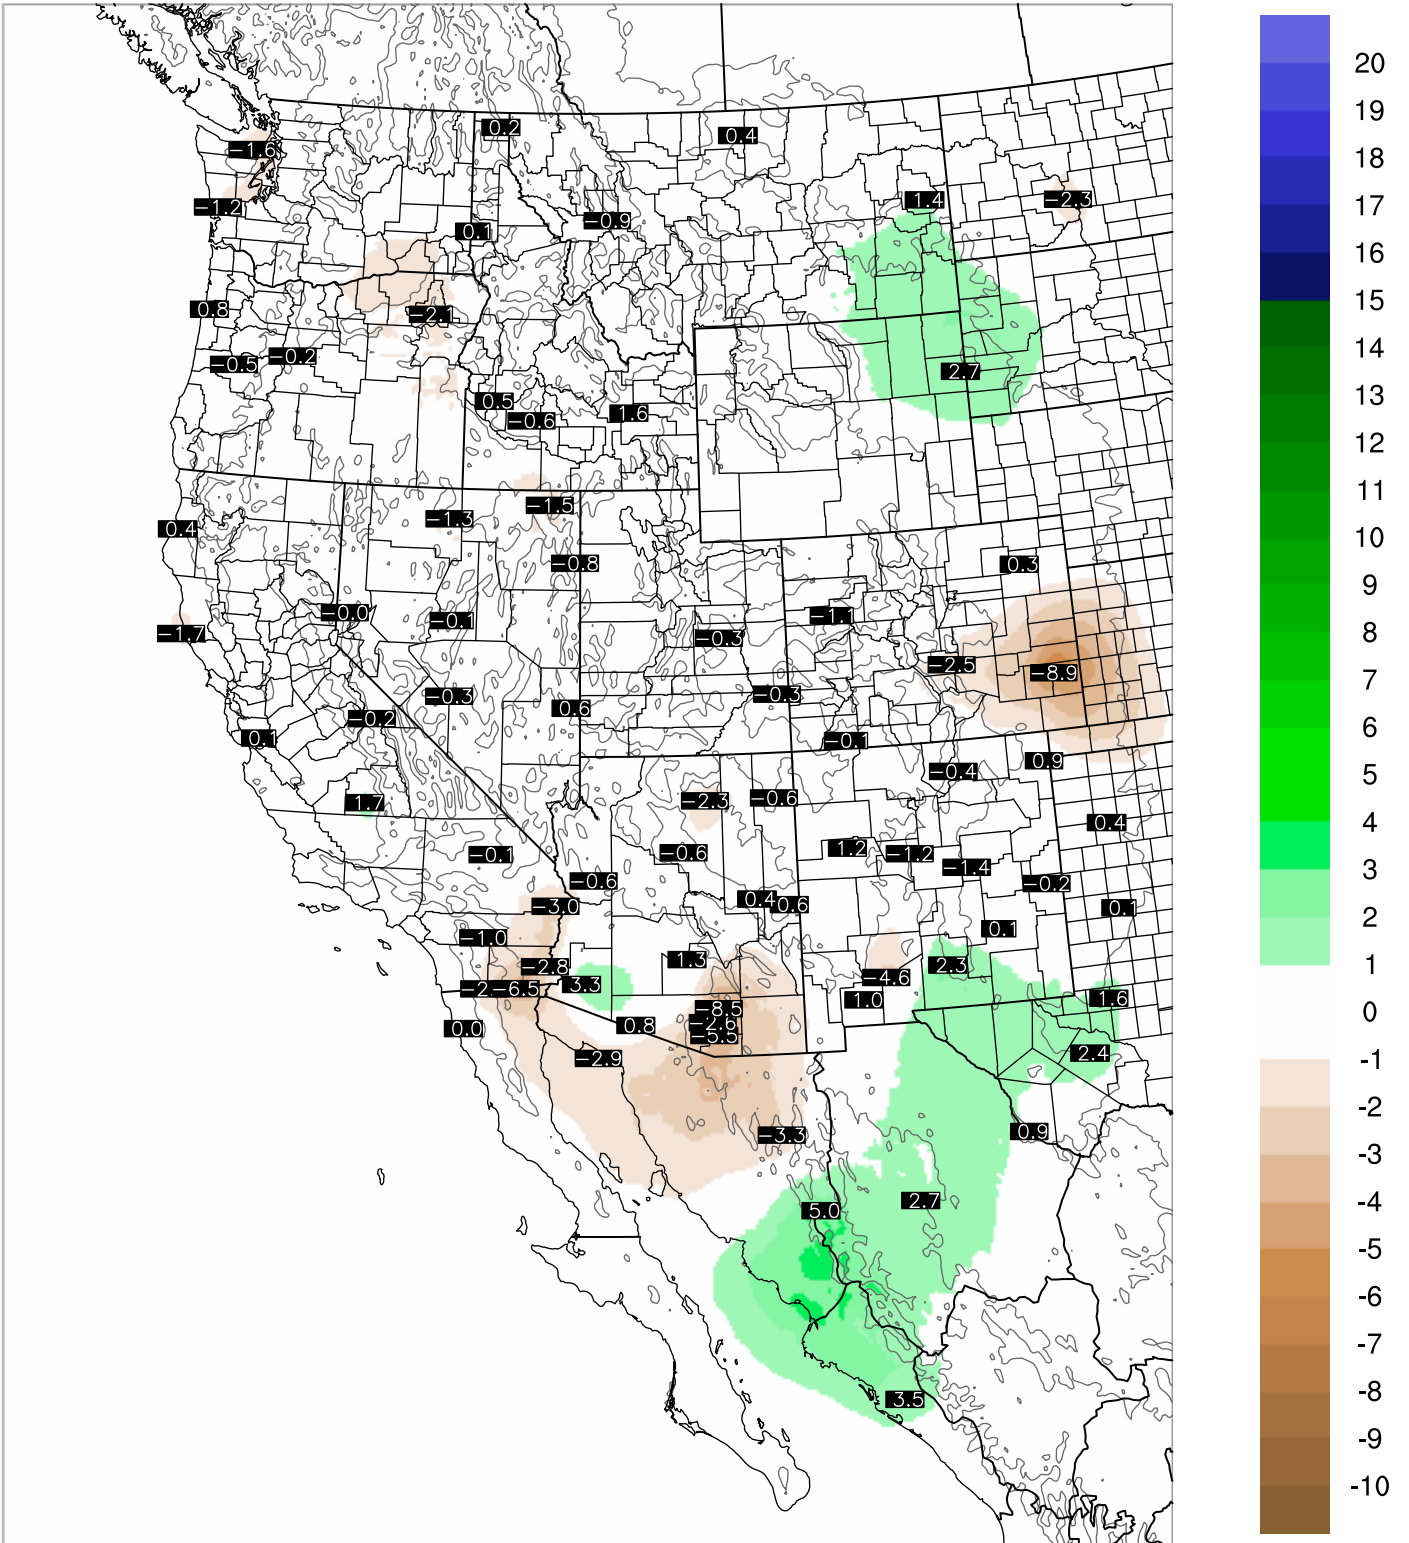

Corrected PWV 28 Aug 2021 5:45 UTC

PWV Error(mm) Obs-Init

Corrected PWV 28 Aug 2021 5:45 UTC

PWV Error(mm) Obs-Init