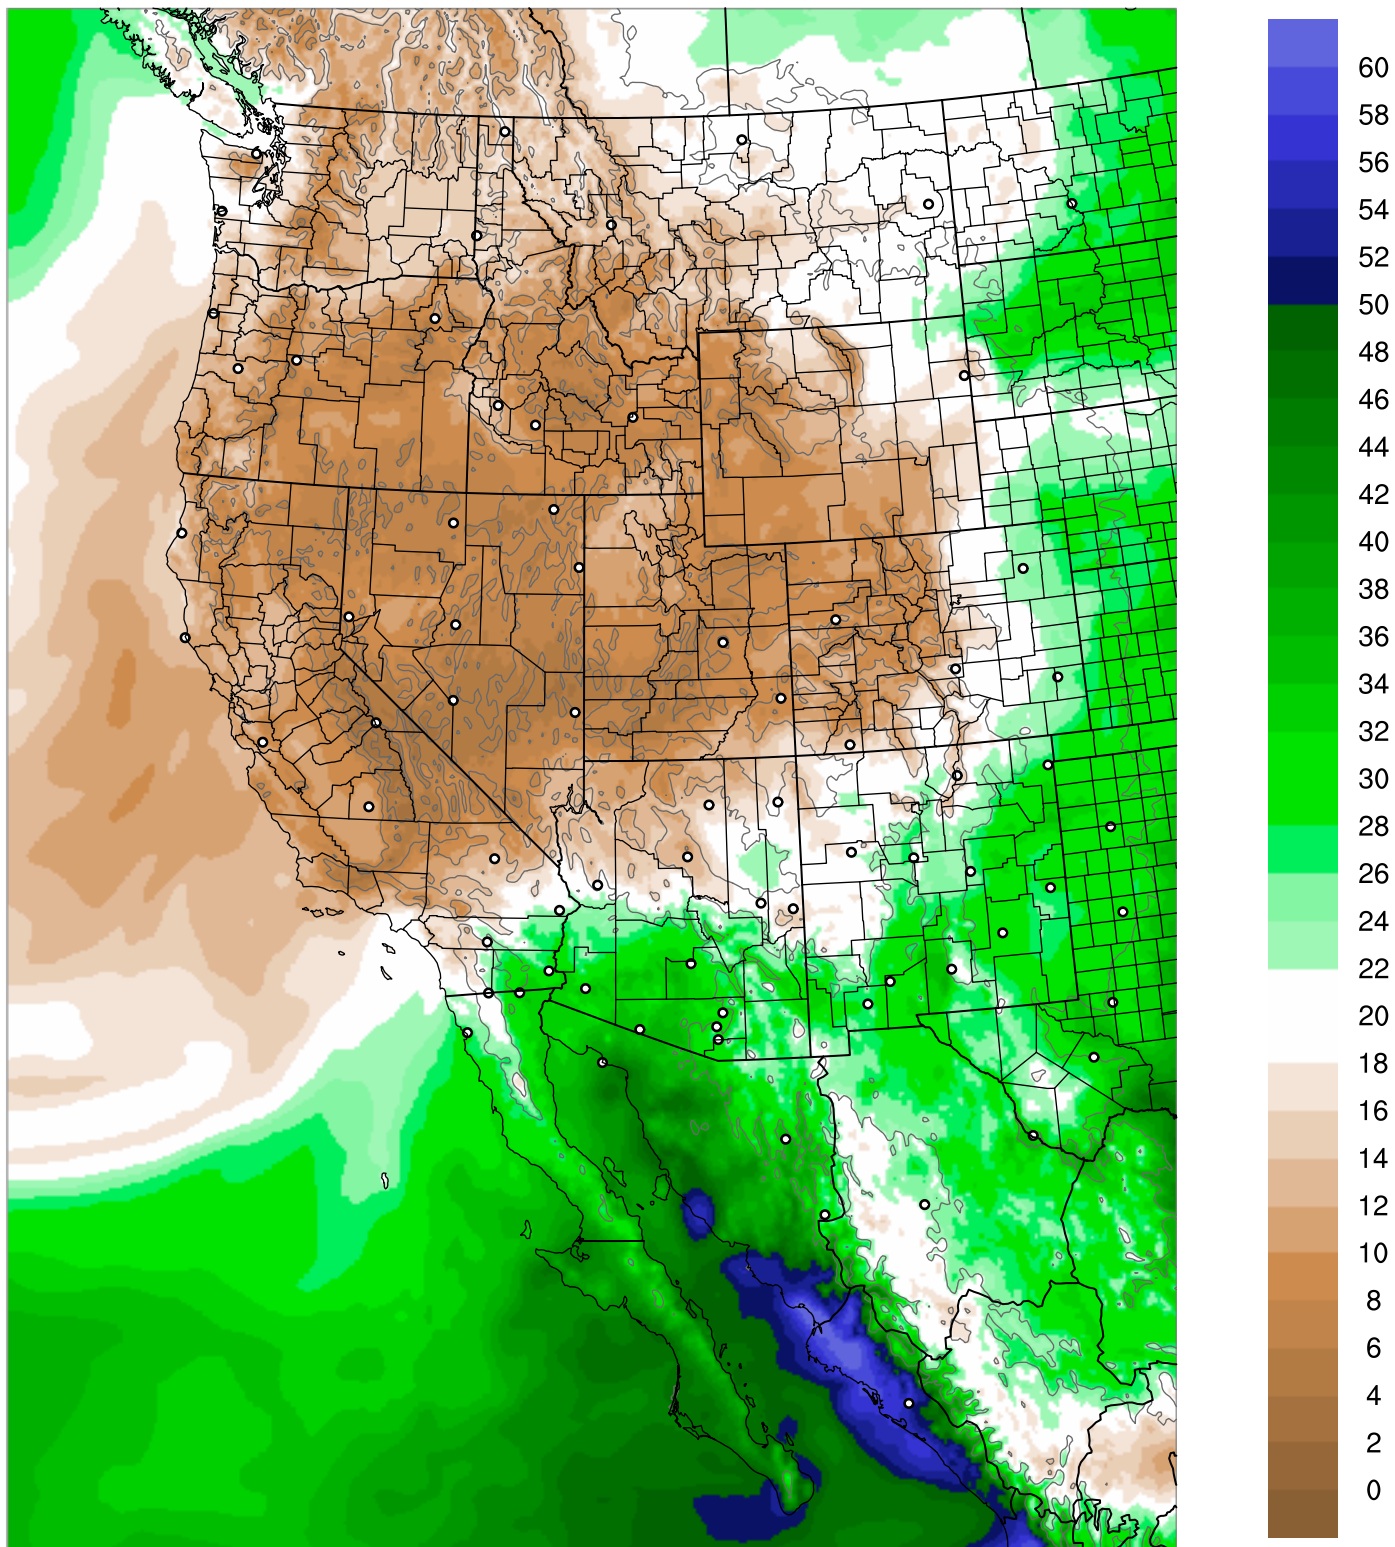

Corrected PWV 28 Aug 2021 5:45 UTC

PWV Error(mm) Obs-Init

Corrected PWV 28 Aug 2021 5:45 UTC

PWV Error(mm) Obs-Init