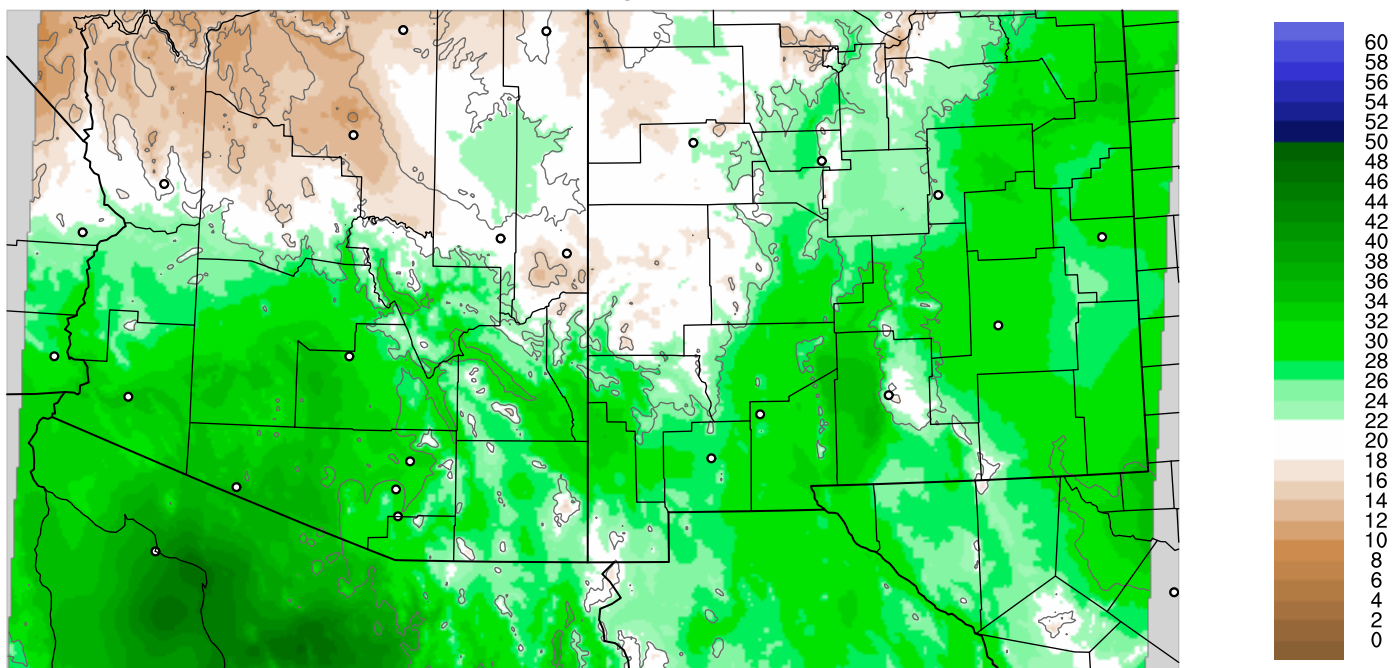

Corrected PWV 28 Aug 2021 5:45 UTC

PWV Error(mm) Obs-Init

Corrected PWV 28 Aug 2021 5:45 UTC

PWV Error(mm) Obs-Init