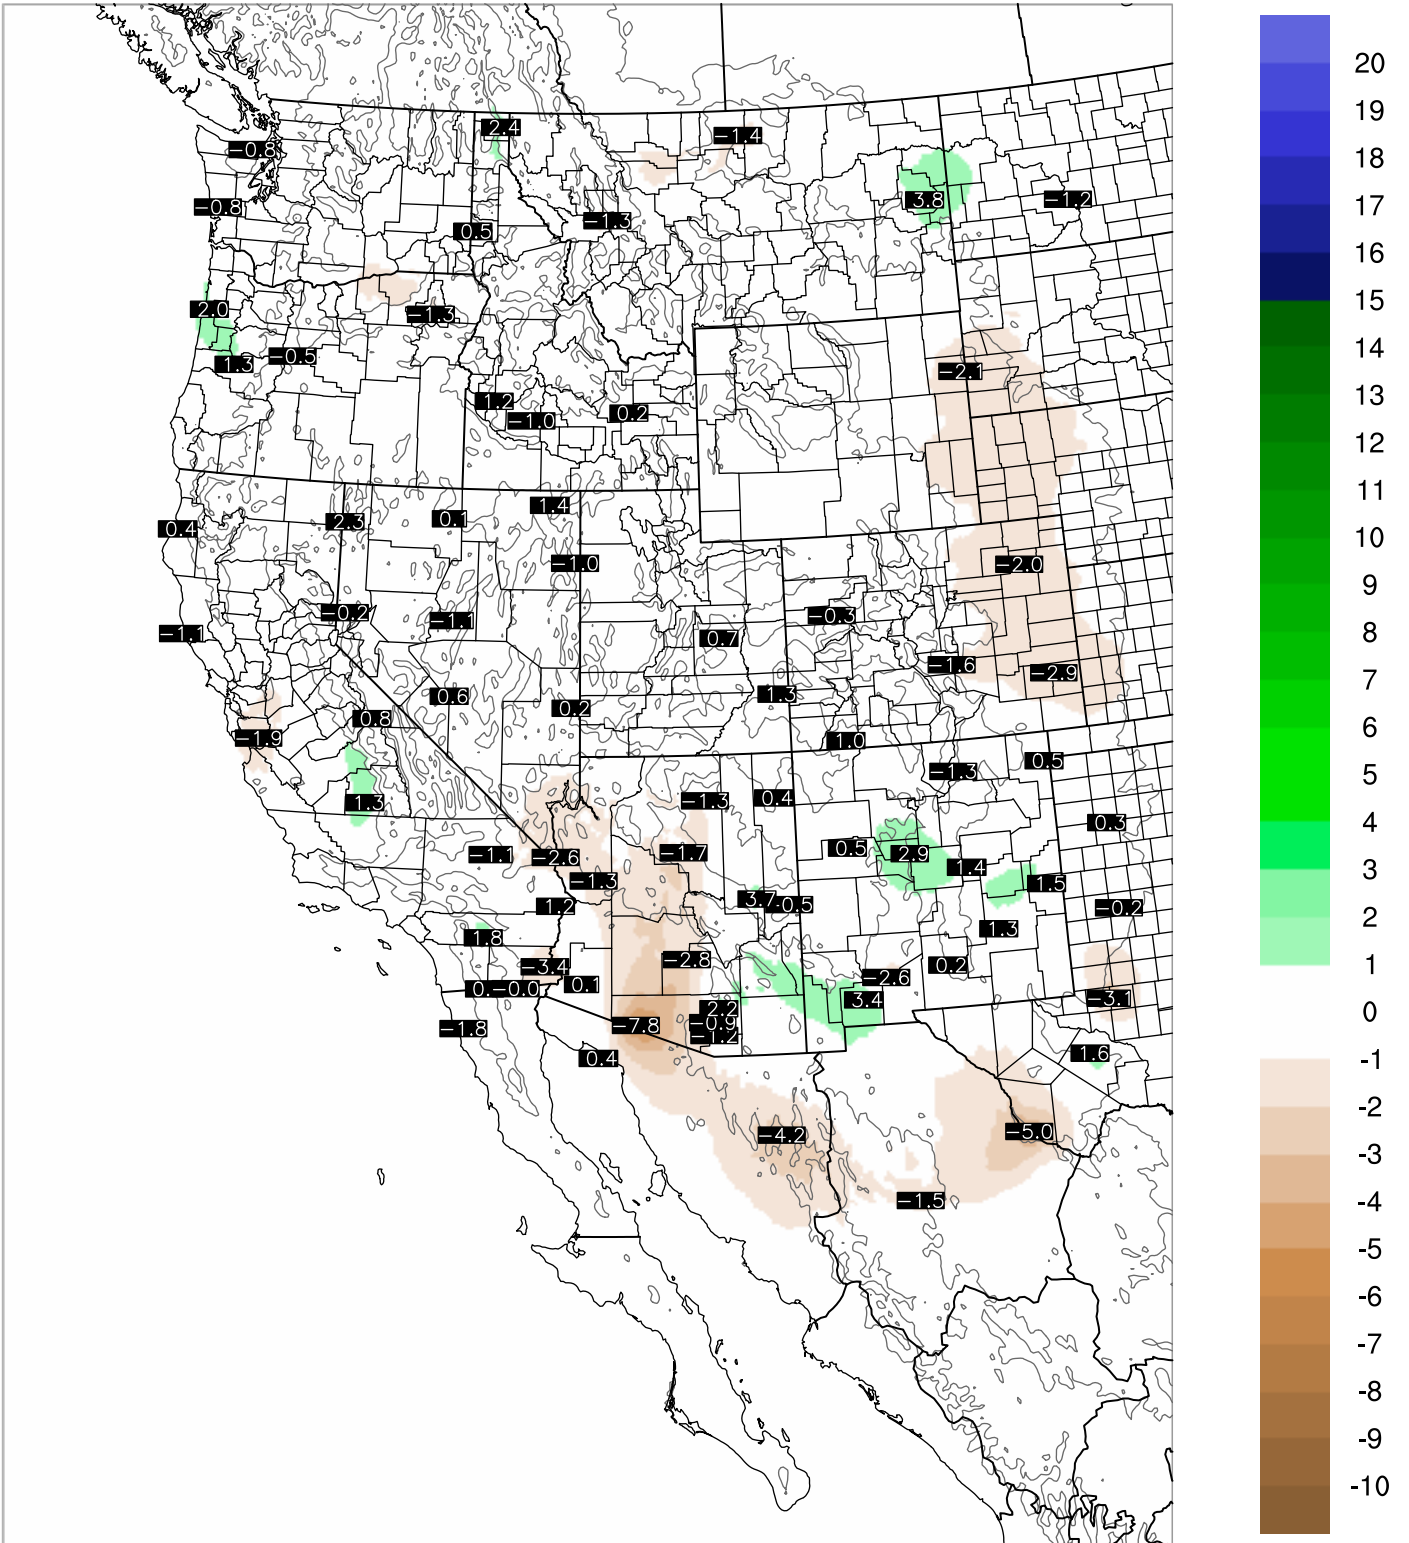

Corrected PWV 24 Aug 2021 5:45 UTC

PWV Error(mm) Obs-Init

Corrected PWV 24 Aug 2021 5:45 UTC

PWV Error(mm) Obs-Init