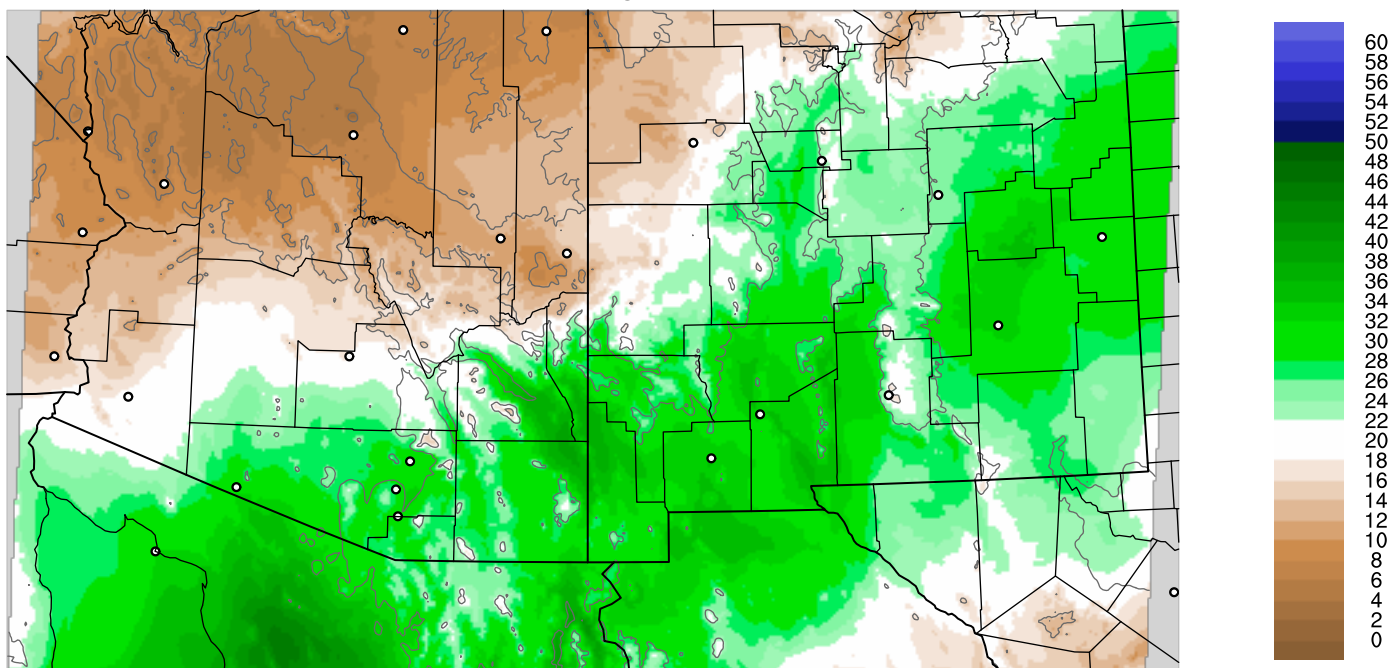

Corrected PWV 24 Aug 2021 5:45 UTC

PWV Error(mm) Obs-Init

Corrected PWV 24 Aug 2021 5:45 UTC

PWV Error(mm) Obs-Init