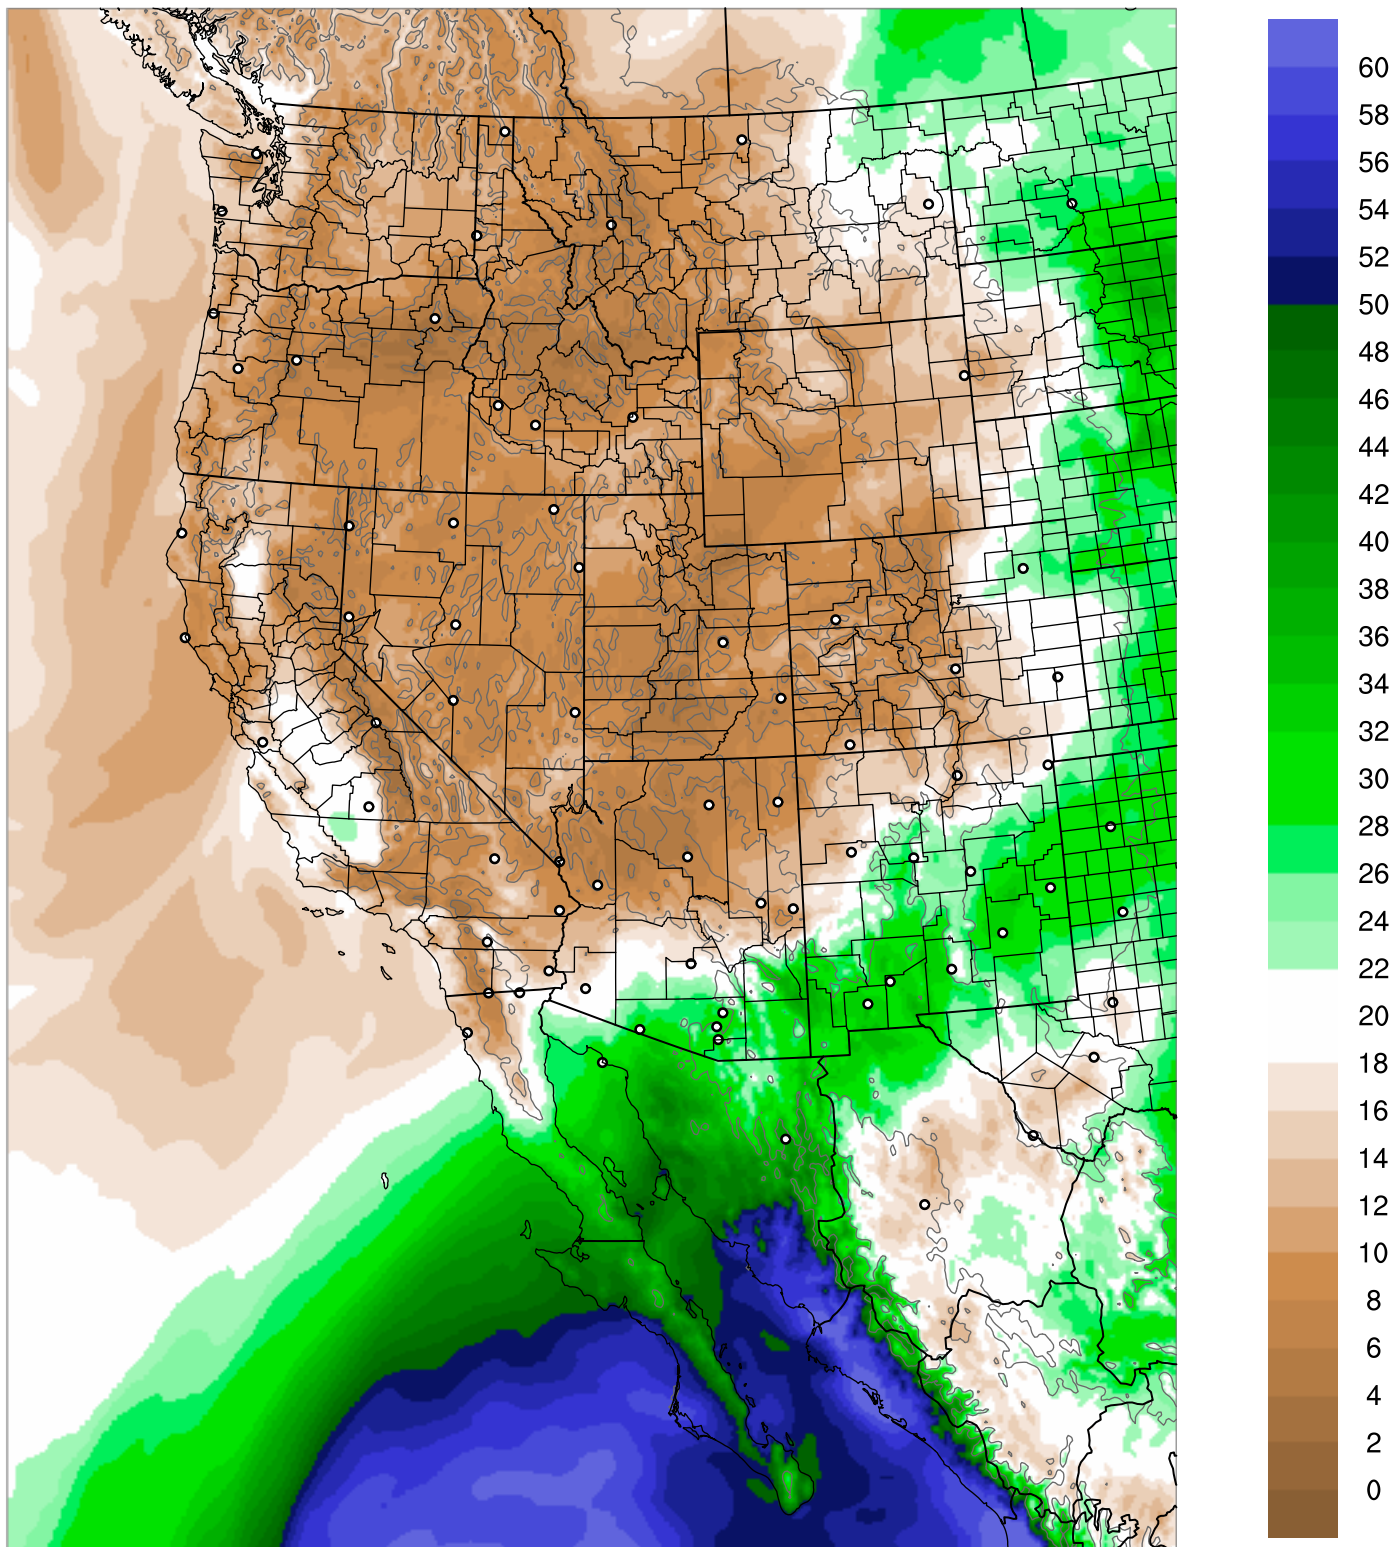

Corrected PWV 24 Aug 2021 5:45 UTC

PWV Error(mm) Obs-Init

Corrected PWV 24 Aug 2021 5:45 UTC

PWV Error(mm) Obs-Init