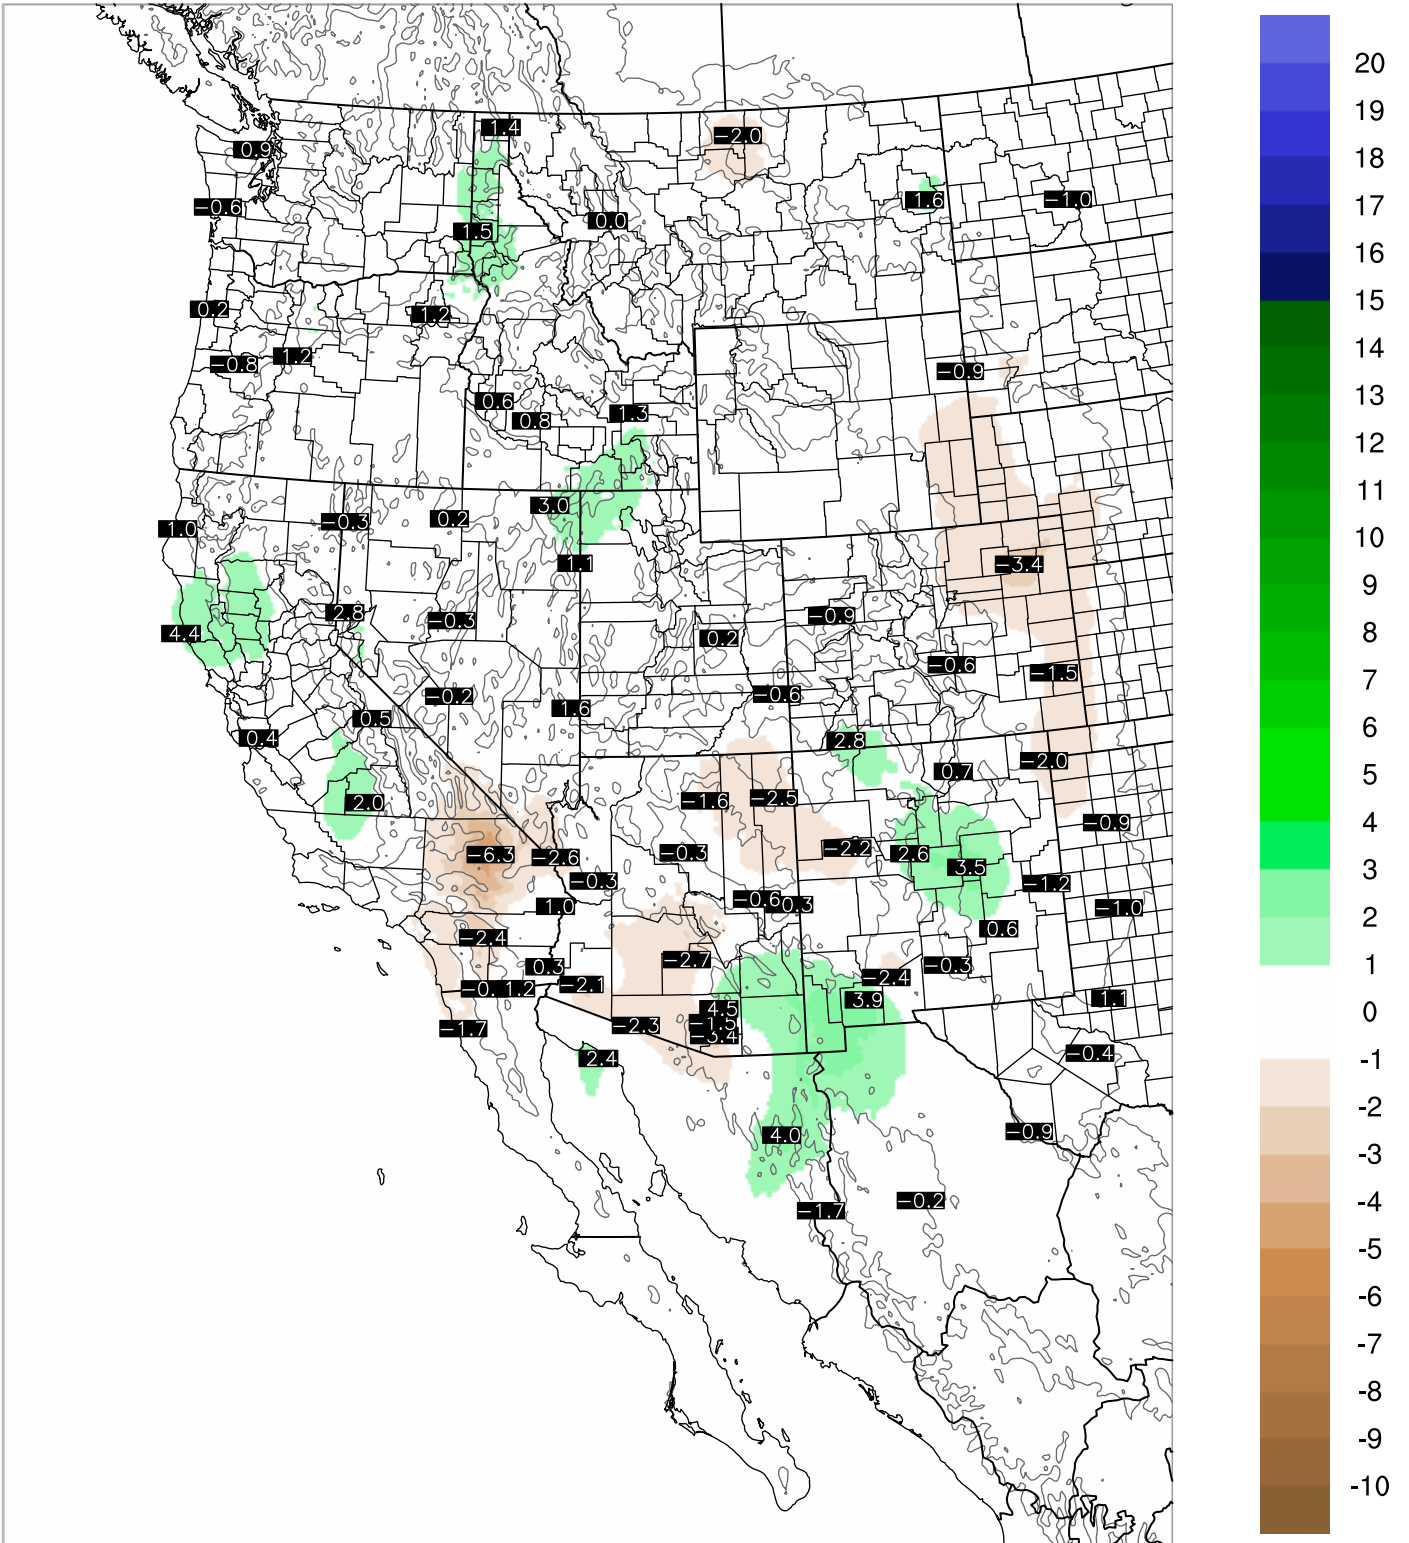

# Corrected PWV 23 Aug 2021 5:45 UTC

# PWV Error(mm) Obs-Init

Corrected PWV 23 Aug 2021 5:45 UTC

PWV Error(mm) Obs-Init