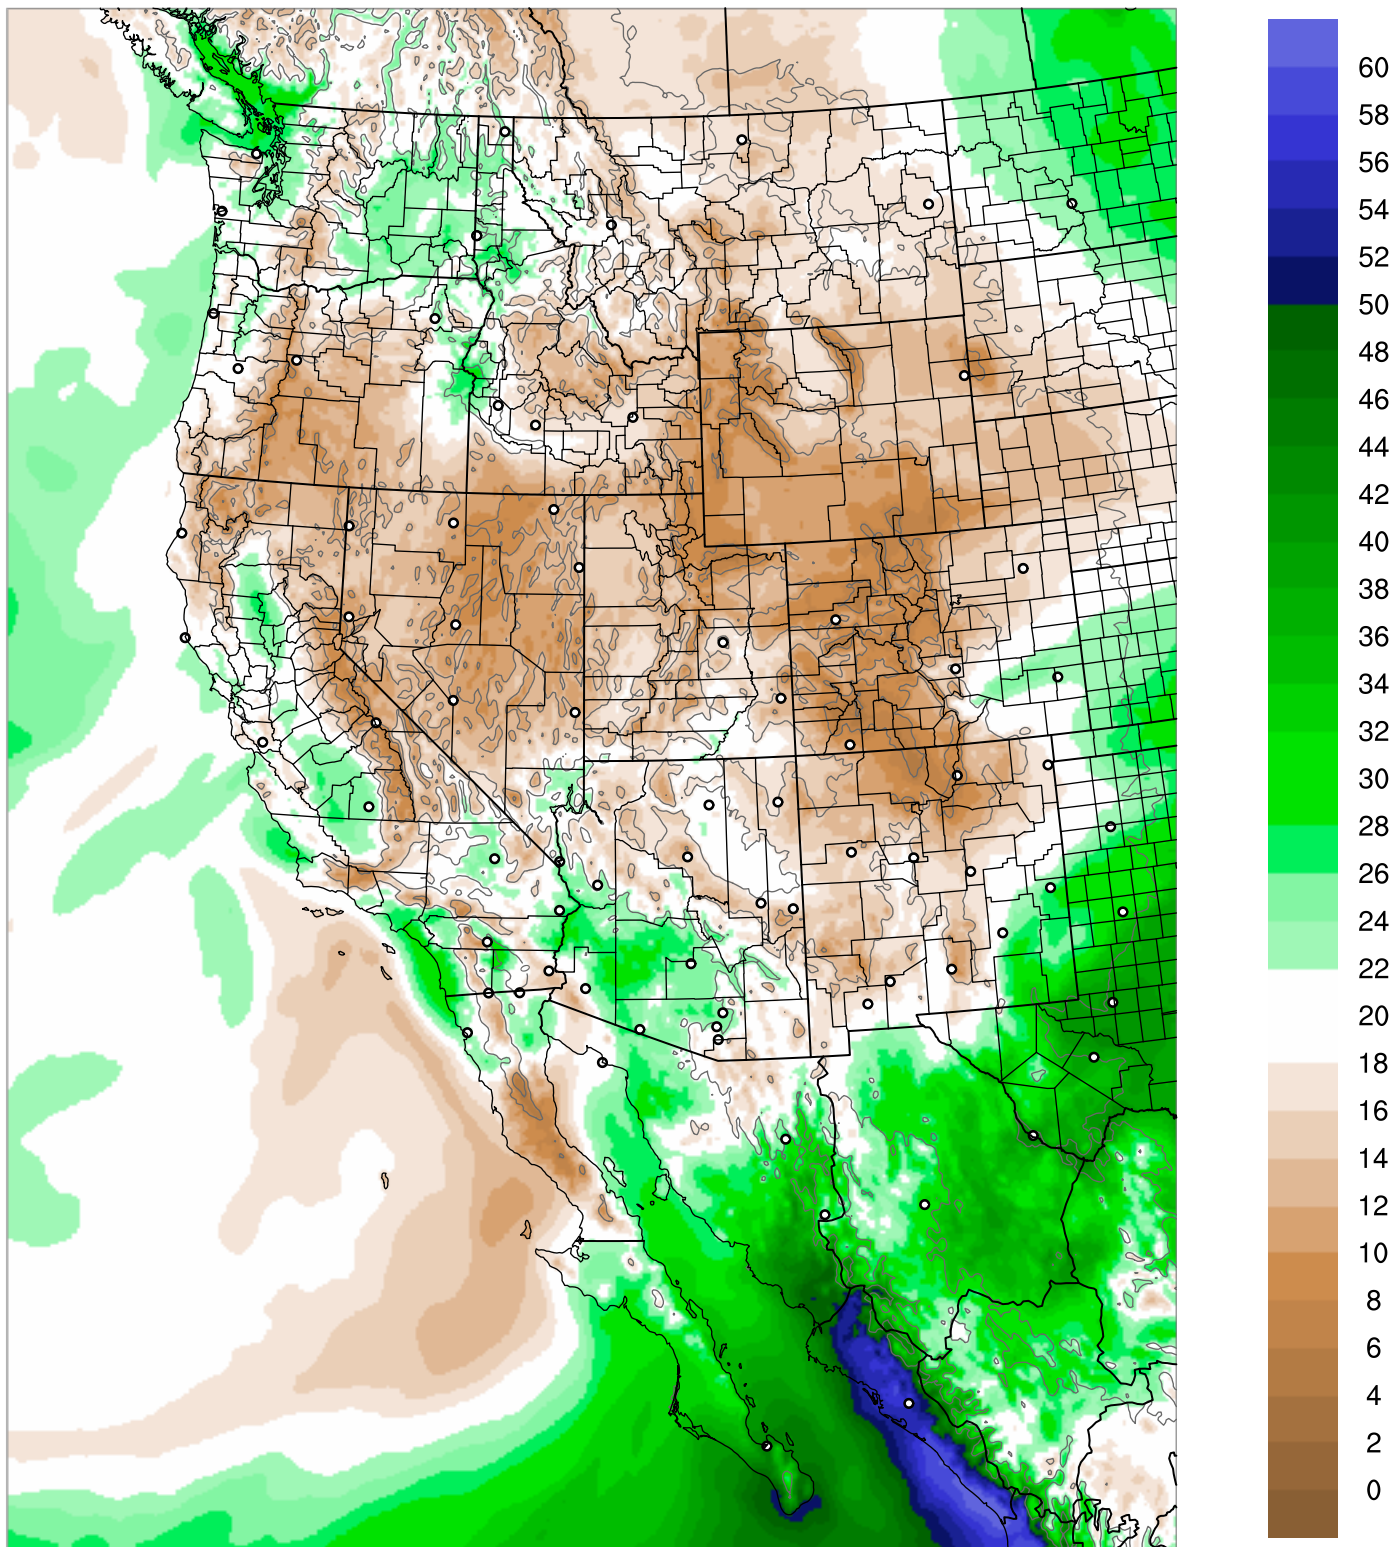

Corrected PWV 21 Aug 2021 5:45 UTC

PWV Error(mm) Obs-Init

Corrected PWV 21 Aug 2021 5:45 UTC

PWV Error(mm) Obs-Init