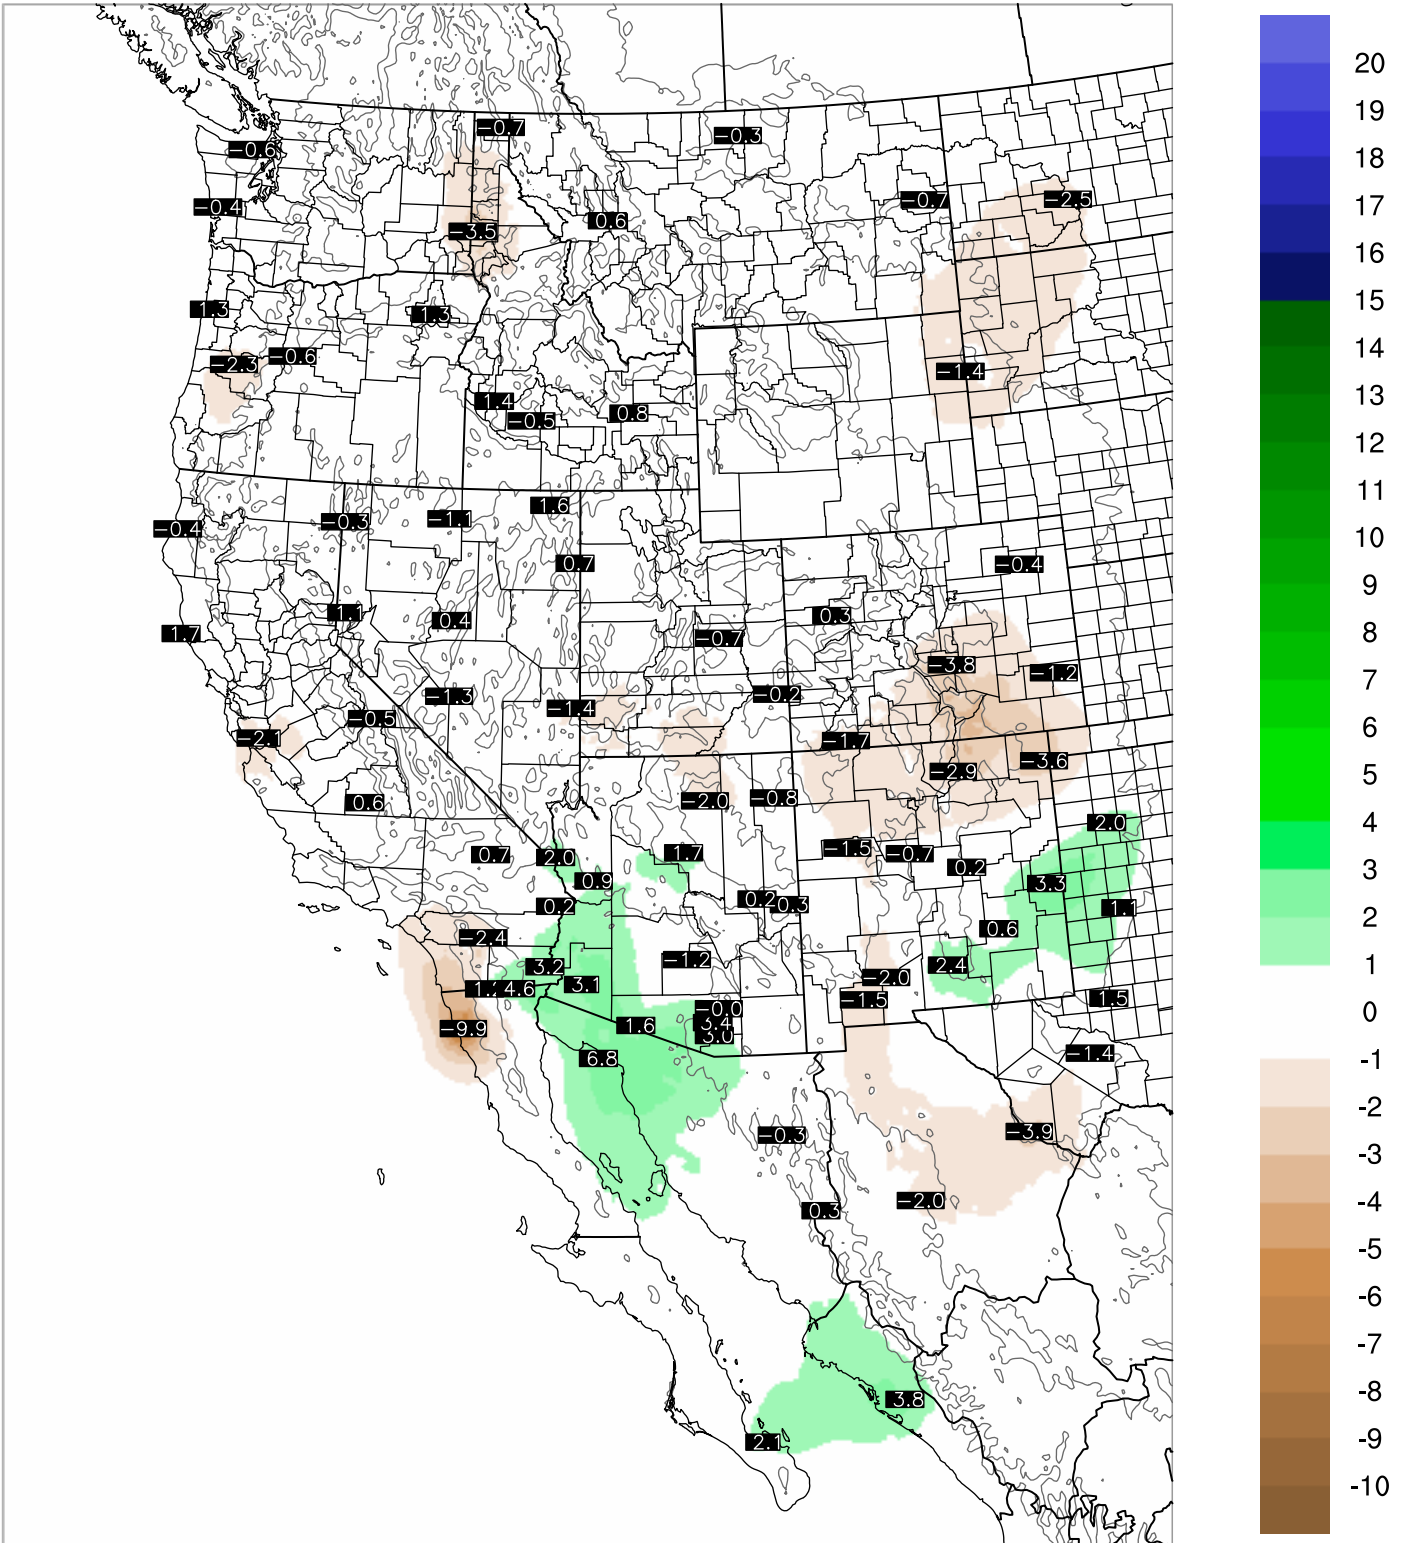

Corrected PWV 21 Aug 2021 5:45 UTC

PWV Error(mm) Obs-Init

Corrected PWV 21 Aug 2021 5:45 UTC

PWV Error(mm) Obs-Init