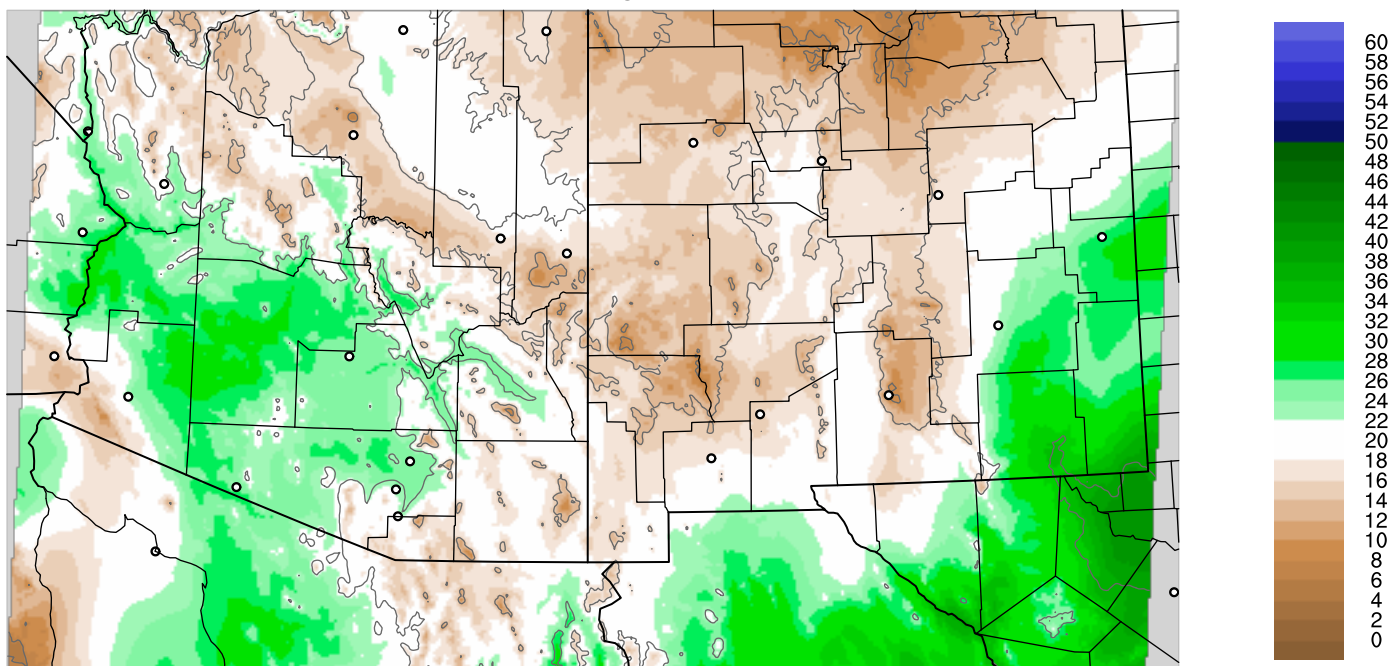

Corrected PWV 21 Aug 2021 5:45 UTC

PWV Error(mm) Obs-Init

Corrected PWV 21 Aug 2021 5:45 UTC

PWV Error(mm) Obs-Init