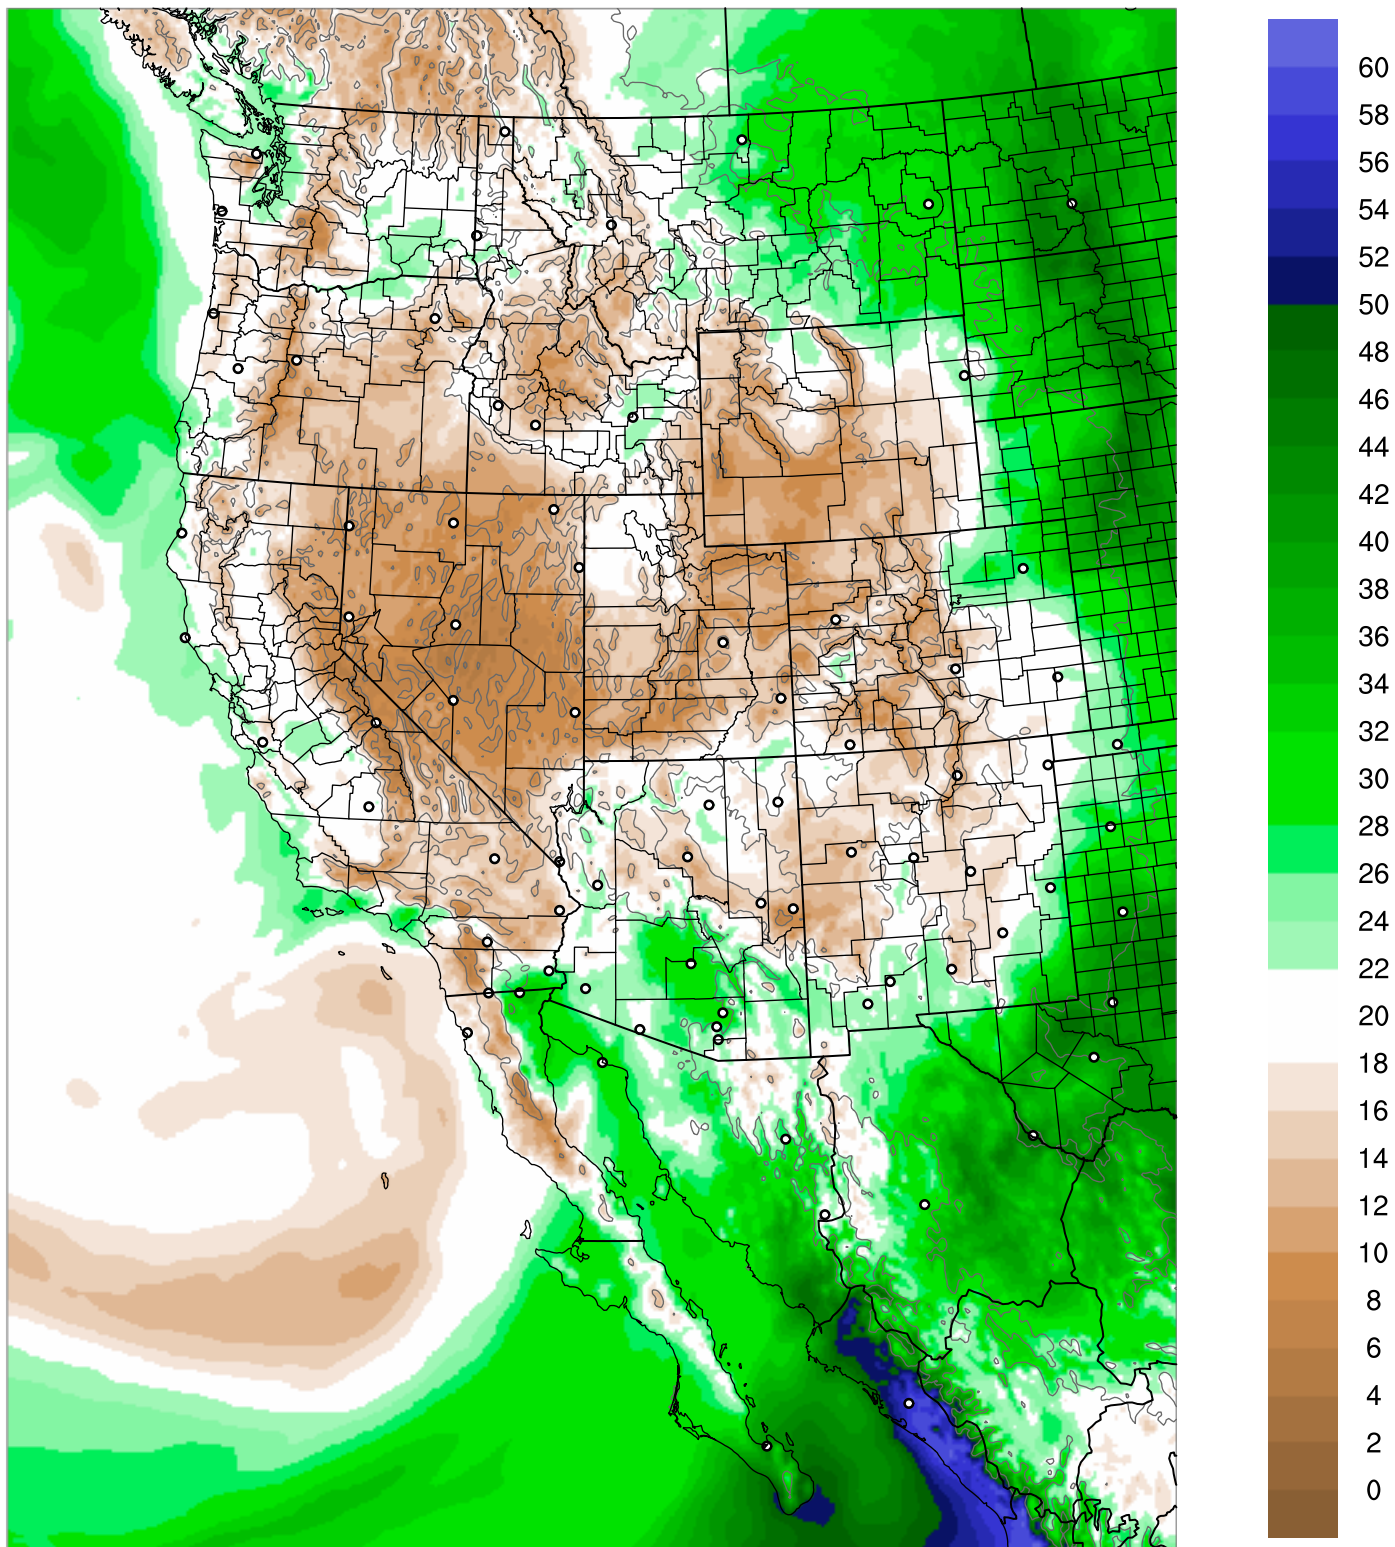

Corrected PWV 20 Aug 2021 5:45 UTC

PWV Error(mm) Obs-Init

Corrected PWV 20 Aug 2021 5:45 UTC

PWV Error(mm) Obs-Init