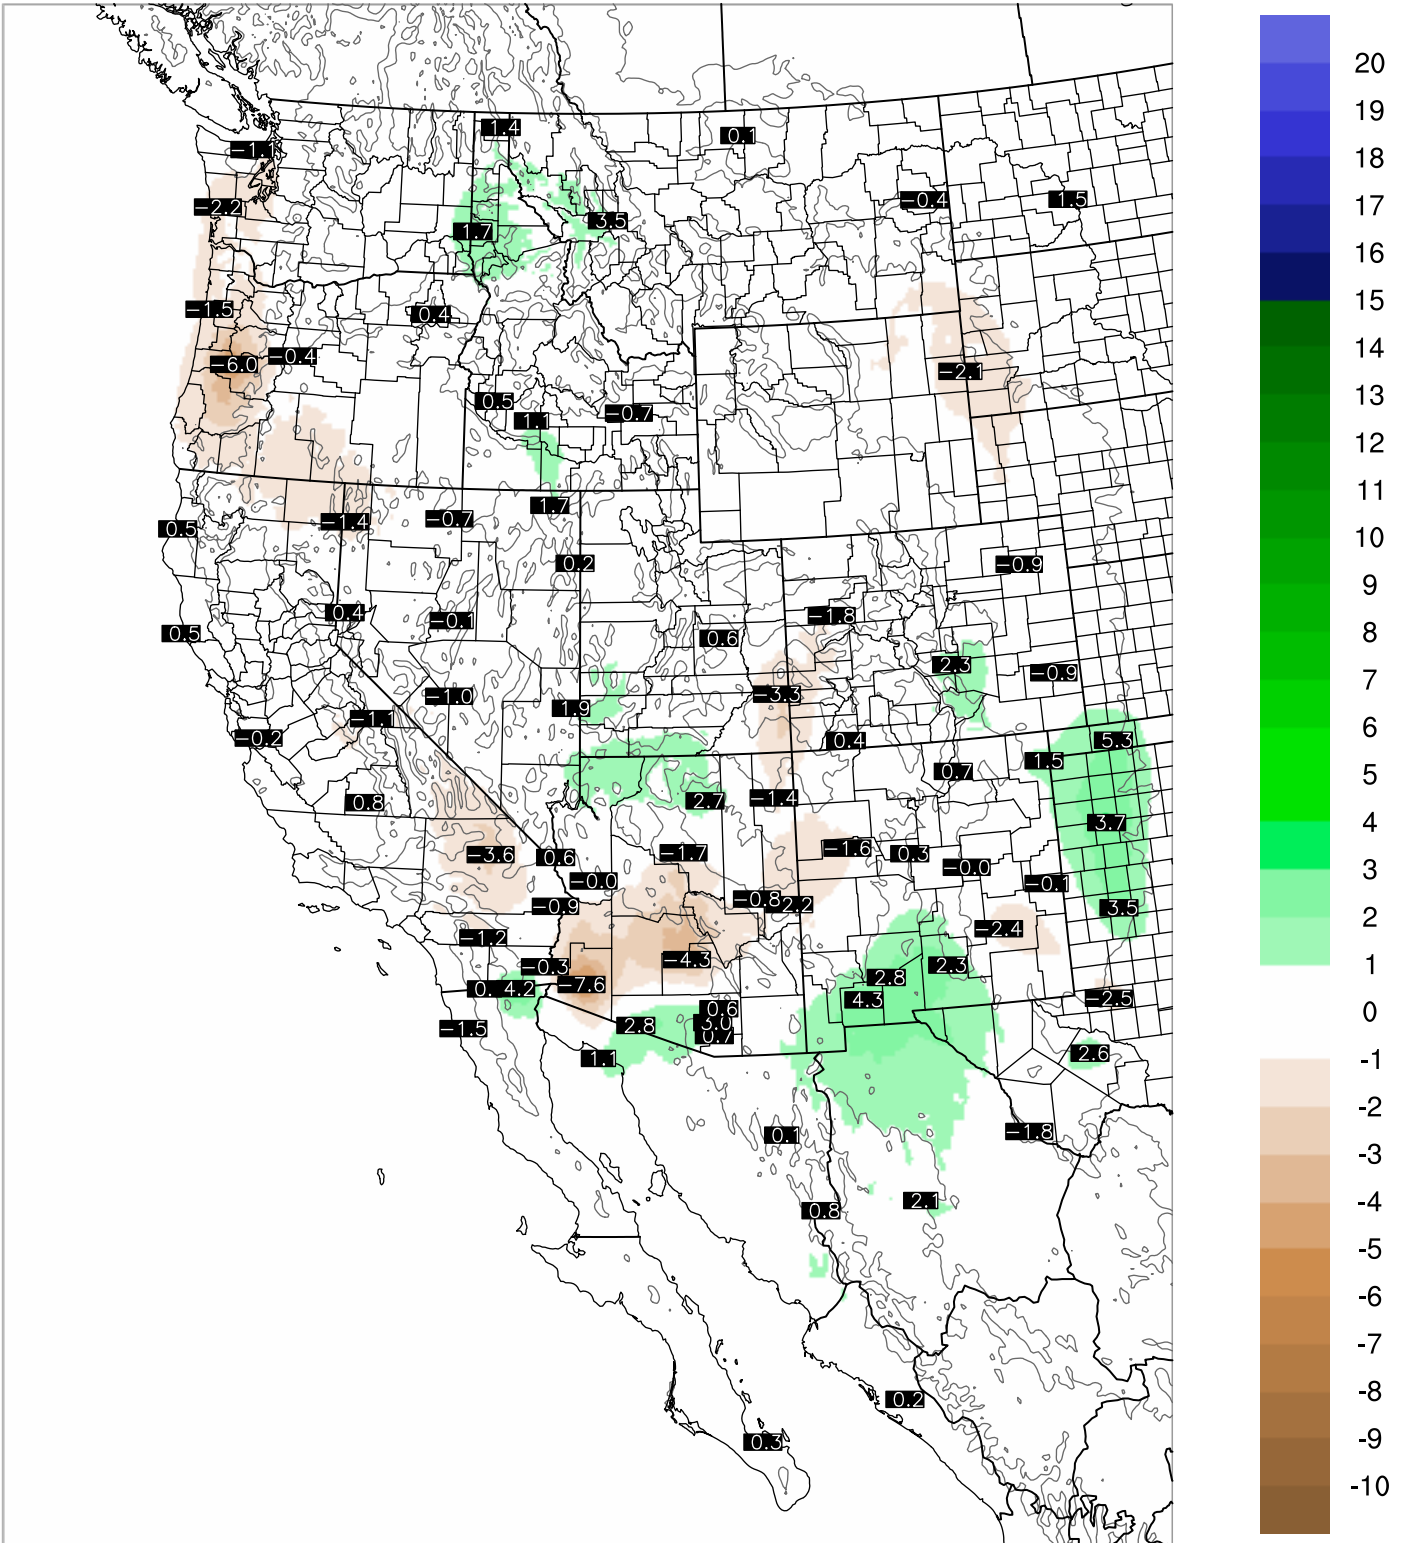

Corrected PWV 20 Aug 2021 5:45 UTC

PWV Error(mm) Obs-Init

Corrected PWV 20 Aug 2021 5:45 UTC

PWV Error(mm) Obs-Init