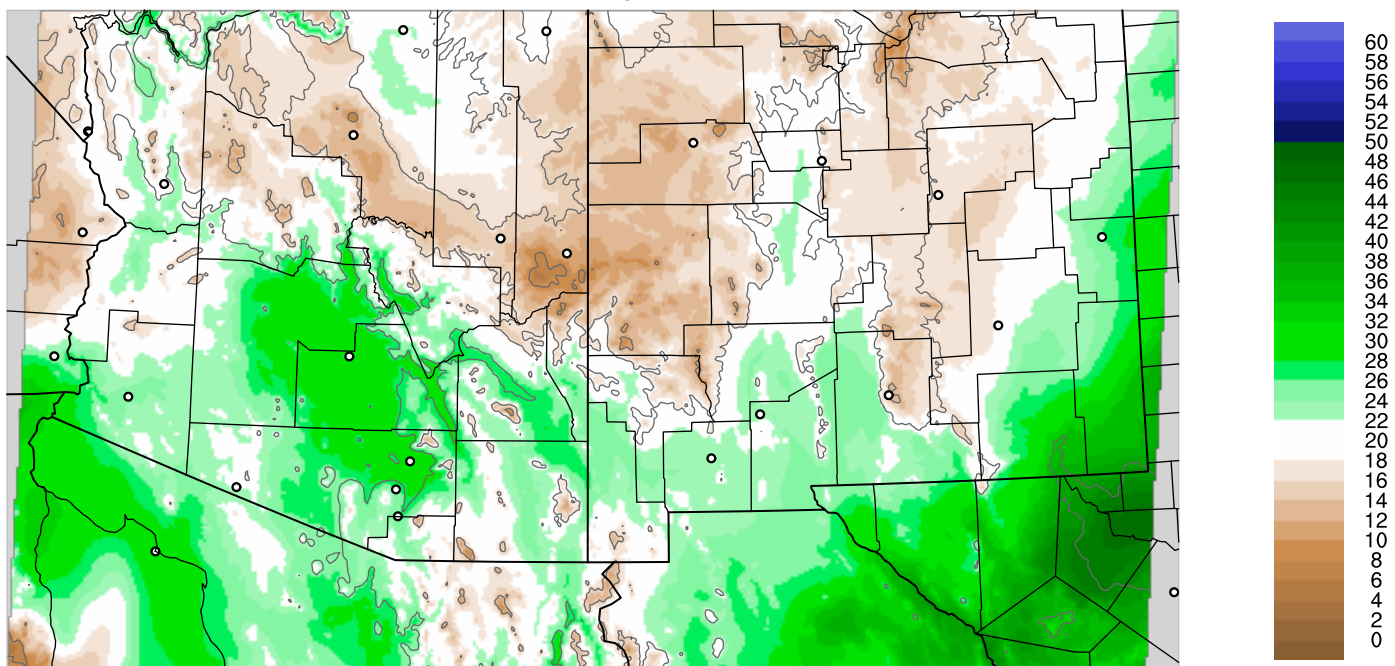

Corrected PWV 20 Aug 2021 5:45 UTC

PWV Error(mm) Obs-Init

Corrected PWV 20 Aug 2021 5:45 UTC

PWV Error(mm) Obs-Init