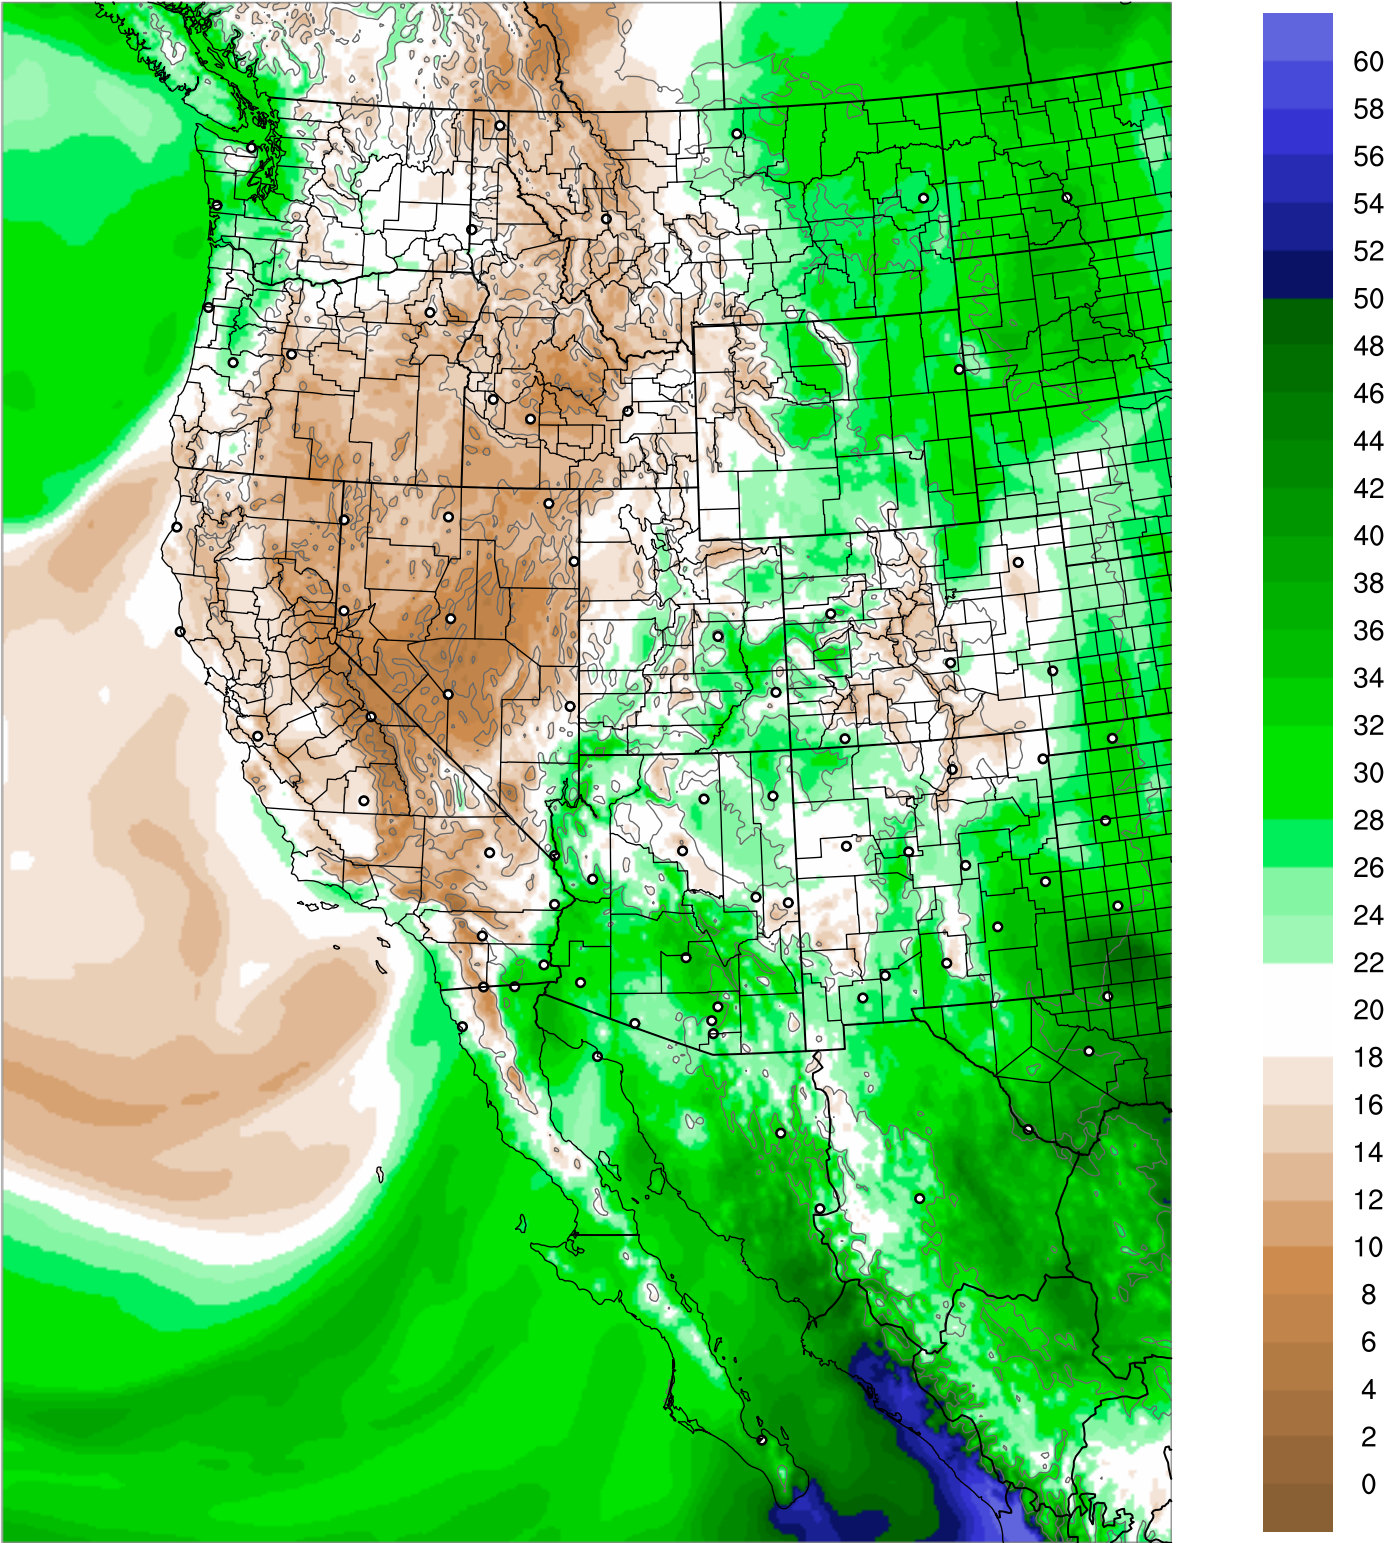

Corrected PWV 19 Aug 2021 5:45 UTC

PWV Error(mm) Obs-Init

Corrected PWV 19 Aug 2021 5:45 UTC

PWV Error(mm) Obs-Init