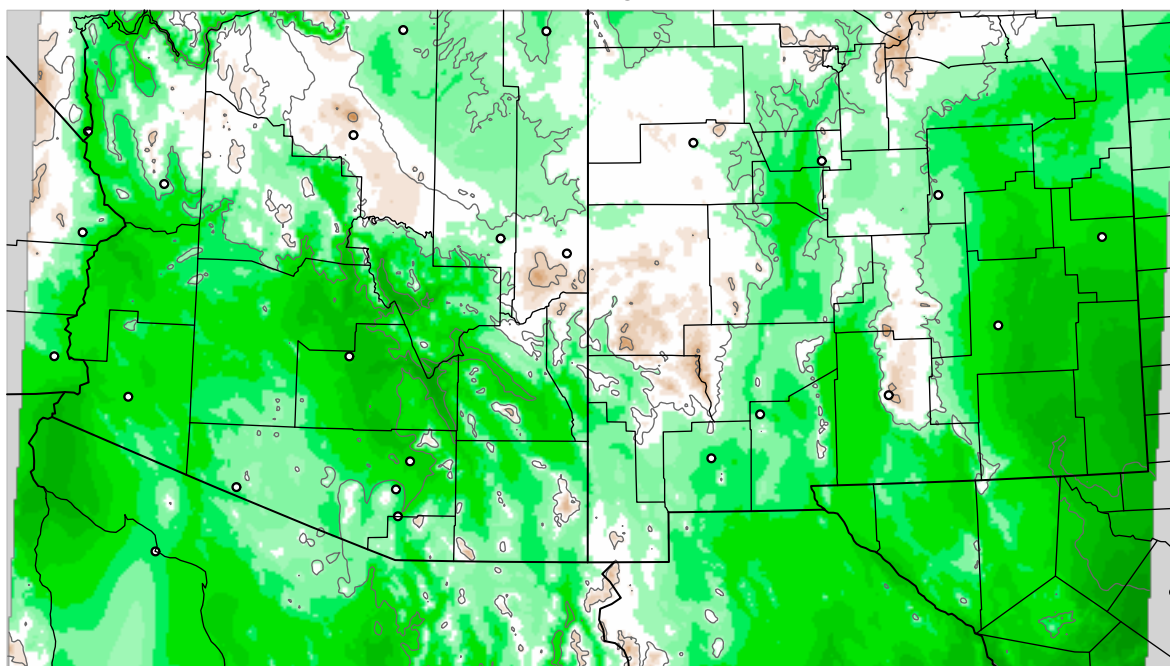

Corrected PWV 19 Aug 2021 5:45 UTC

PWV Error(mm) Obs-Init

Corrected PWV 19 Aug 2021 5:45 UTC

PWV Error(mm) Obs-Init