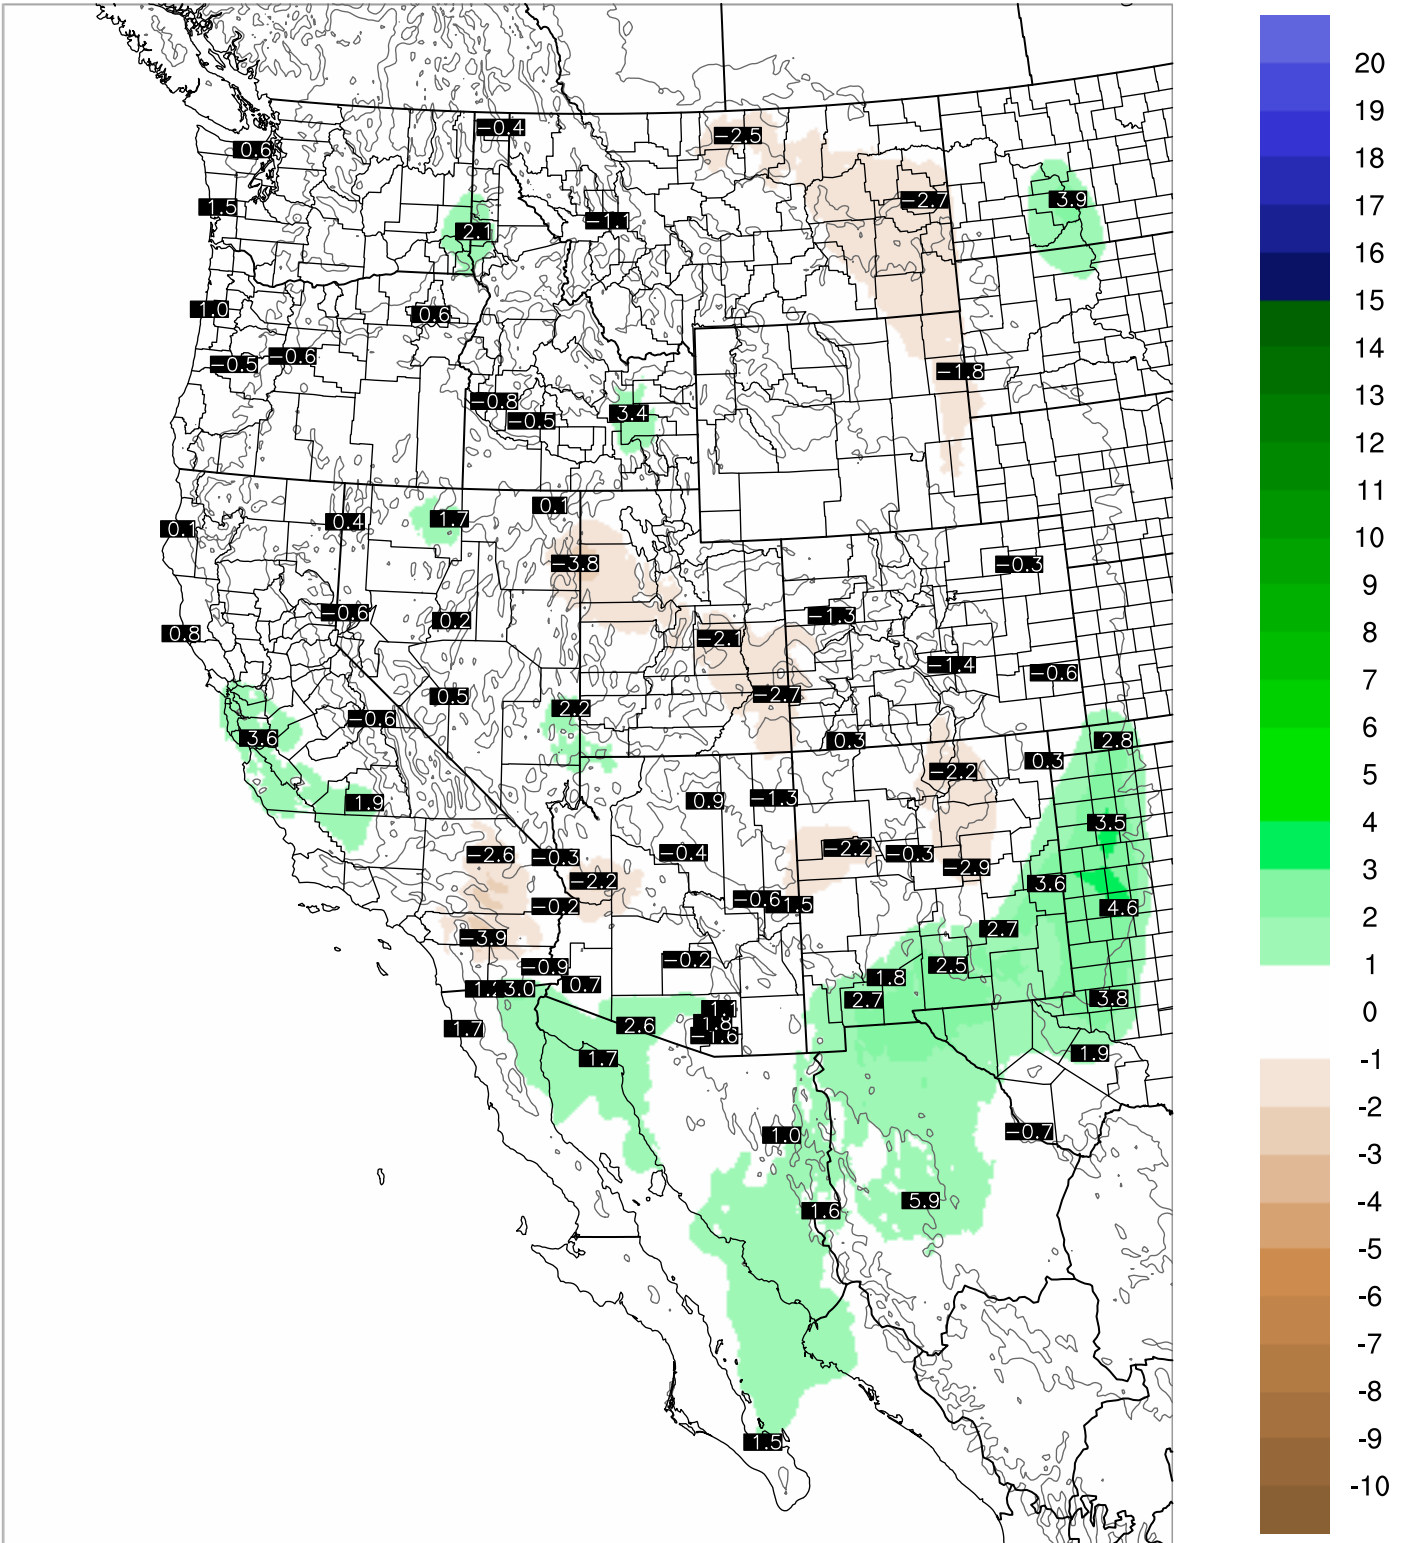

Corrected PWV 19 Aug 2021 5:45 UTC

PWV Error(mm) Obs-Init

Corrected PWV 19 Aug 2021 5:45 UTC

PWV Error(mm) Obs-Init