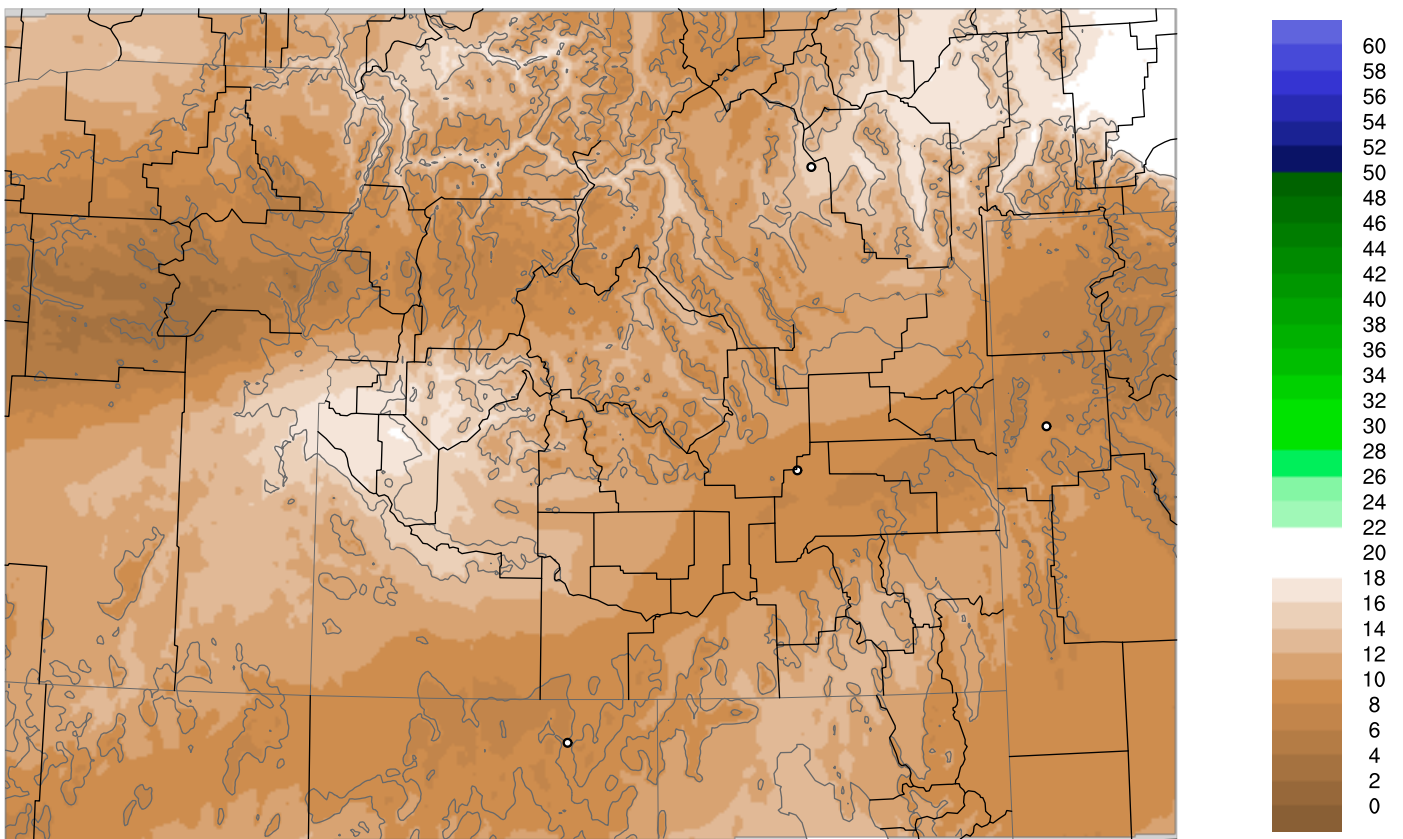

Corrected PWV 11 Sep 2016 23:45 UTC

PWV Error(mm) Obs-Init

Corrected PWV 11 Sep 2016 23:45 UTC

PWV Error(mm) Obs-Init