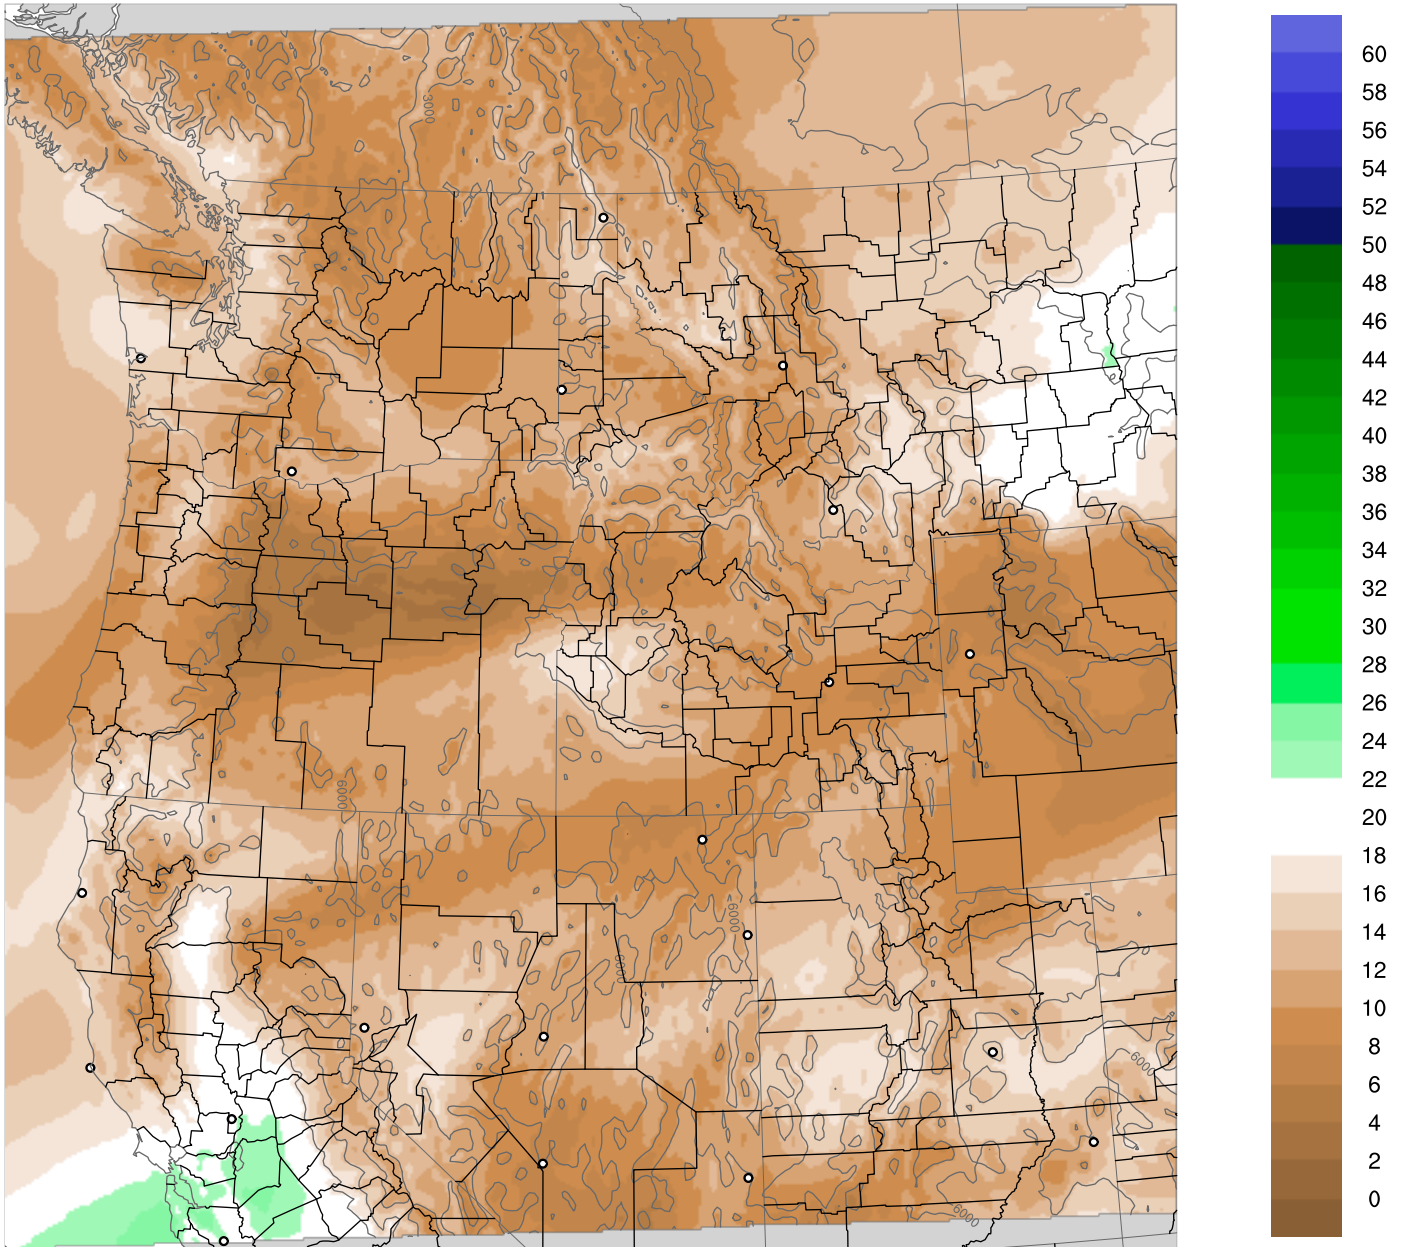

Corrected PWV 11 Sep 2016 23:45 UTC

PWV Error(mm) Obs-Init

Corrected PWV 11 Sep 2016 23:45 UTC

PWV Error(mm) Obs-Init