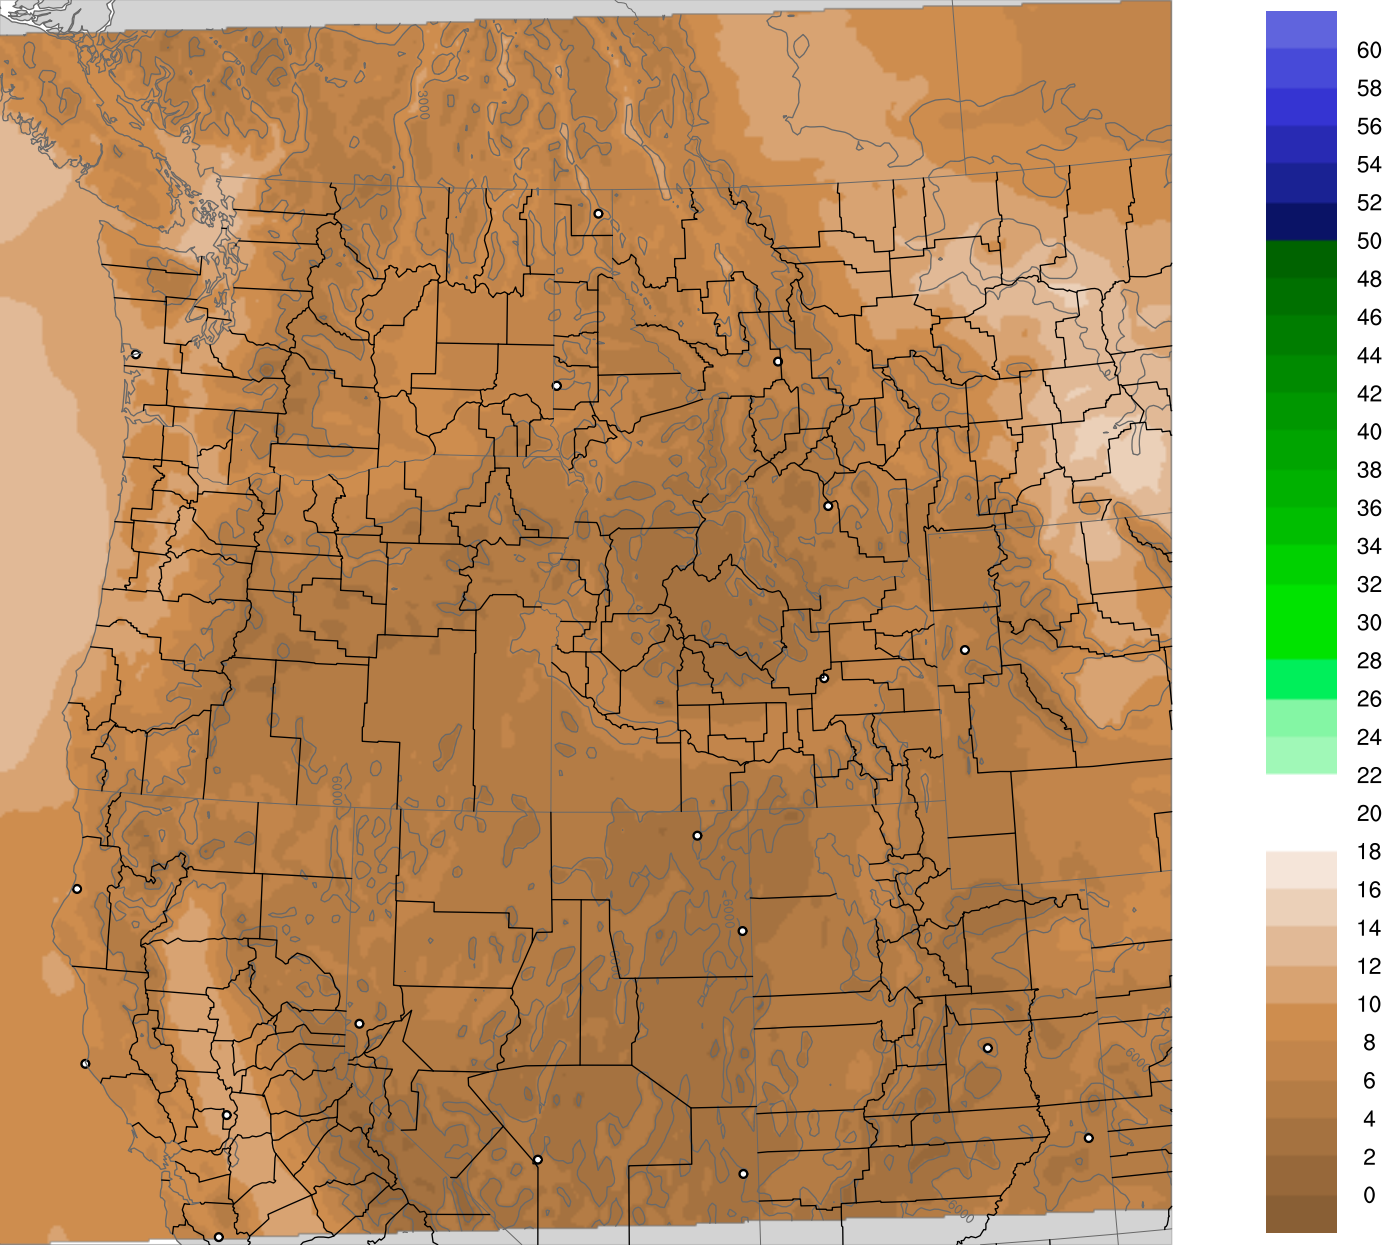

Corrected PWV 9 Apr 2017 11:45 UTC

PWV Error(mm) Obs-Init

Corrected PWV 9 Apr 2017 11:45 UTC

PWV Error(mm) Obs-Init