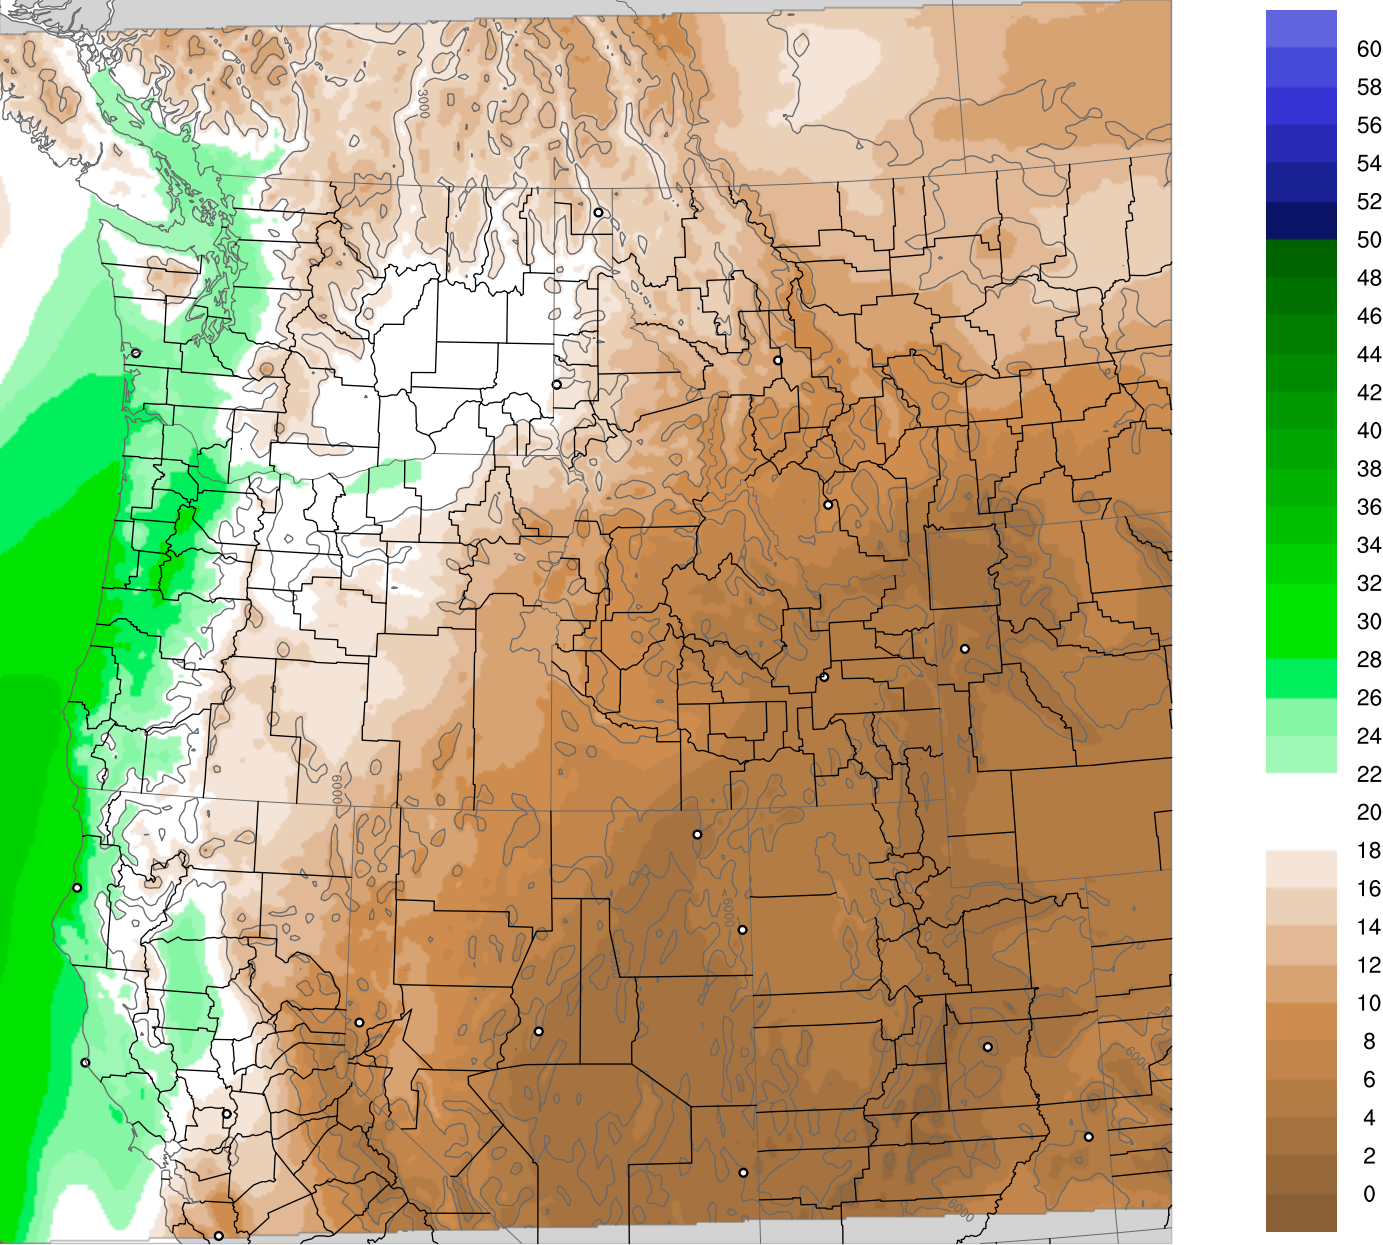

Corrected PWV 18 Jan 2017 5:45 UTC

PWV Error(mm) Obs-Init

Corrected PWV 18 Jan 2017 5:45 UTC

PWV Error(mm) Obs-Init