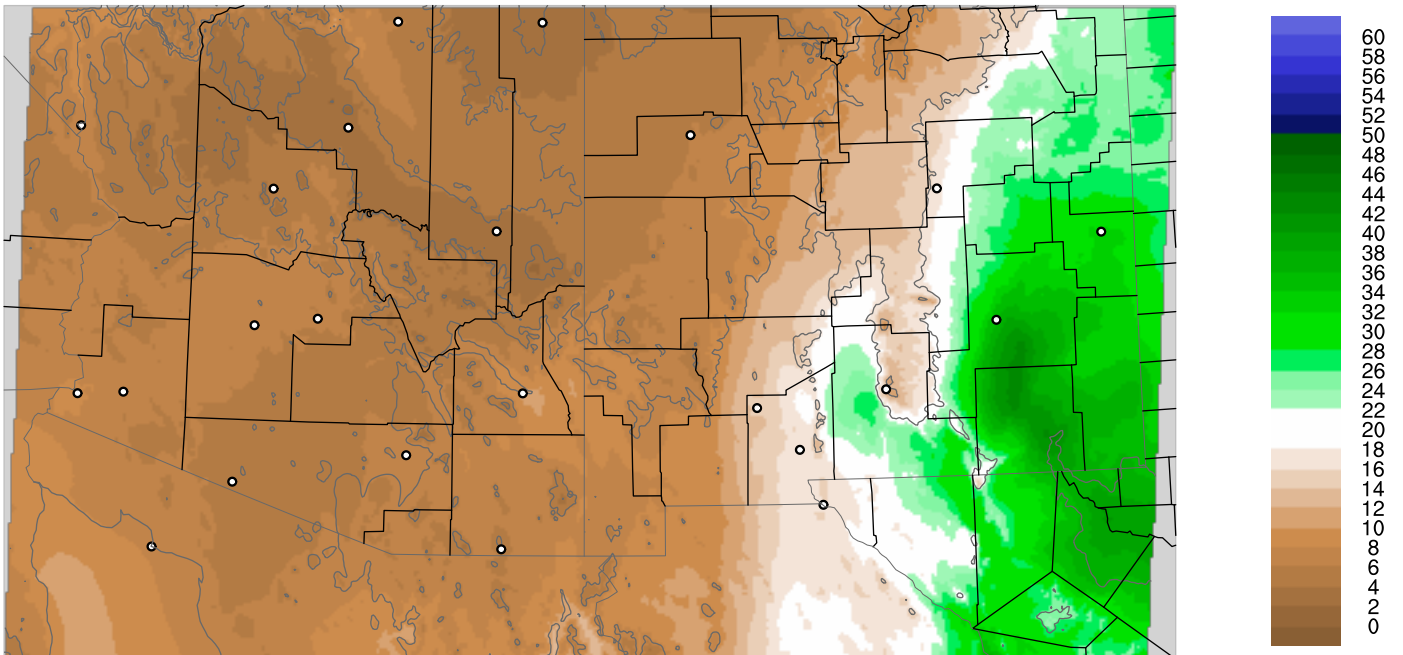

Corrected PWV 25 Sep 2017 11:45 UTC

PWV Error(mm) Obs-Init

Corrected PWV 25 Sep 2017 11:45 UTC

PWV Error(mm) Obs-Init