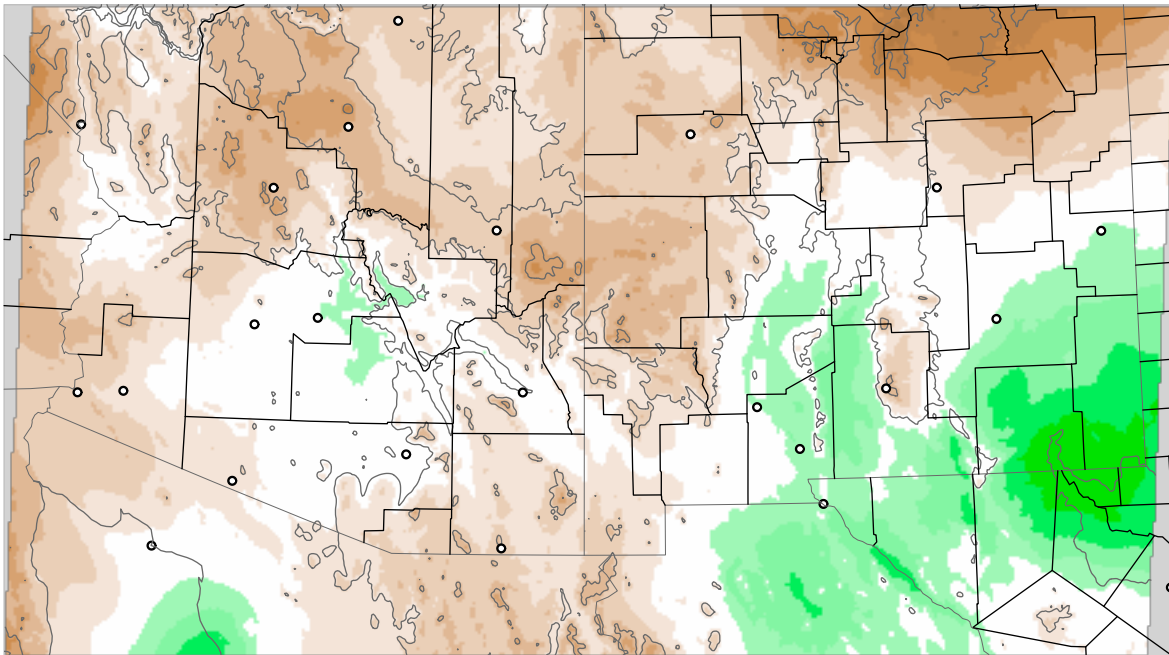

Corrected PWV 19 Oct 2017 17:45 UTC

PWV Error(mm) Obs-Init

Corrected PWV 19 Oct 2017 17:45 UTC

PWV Error(mm) Obs-Init