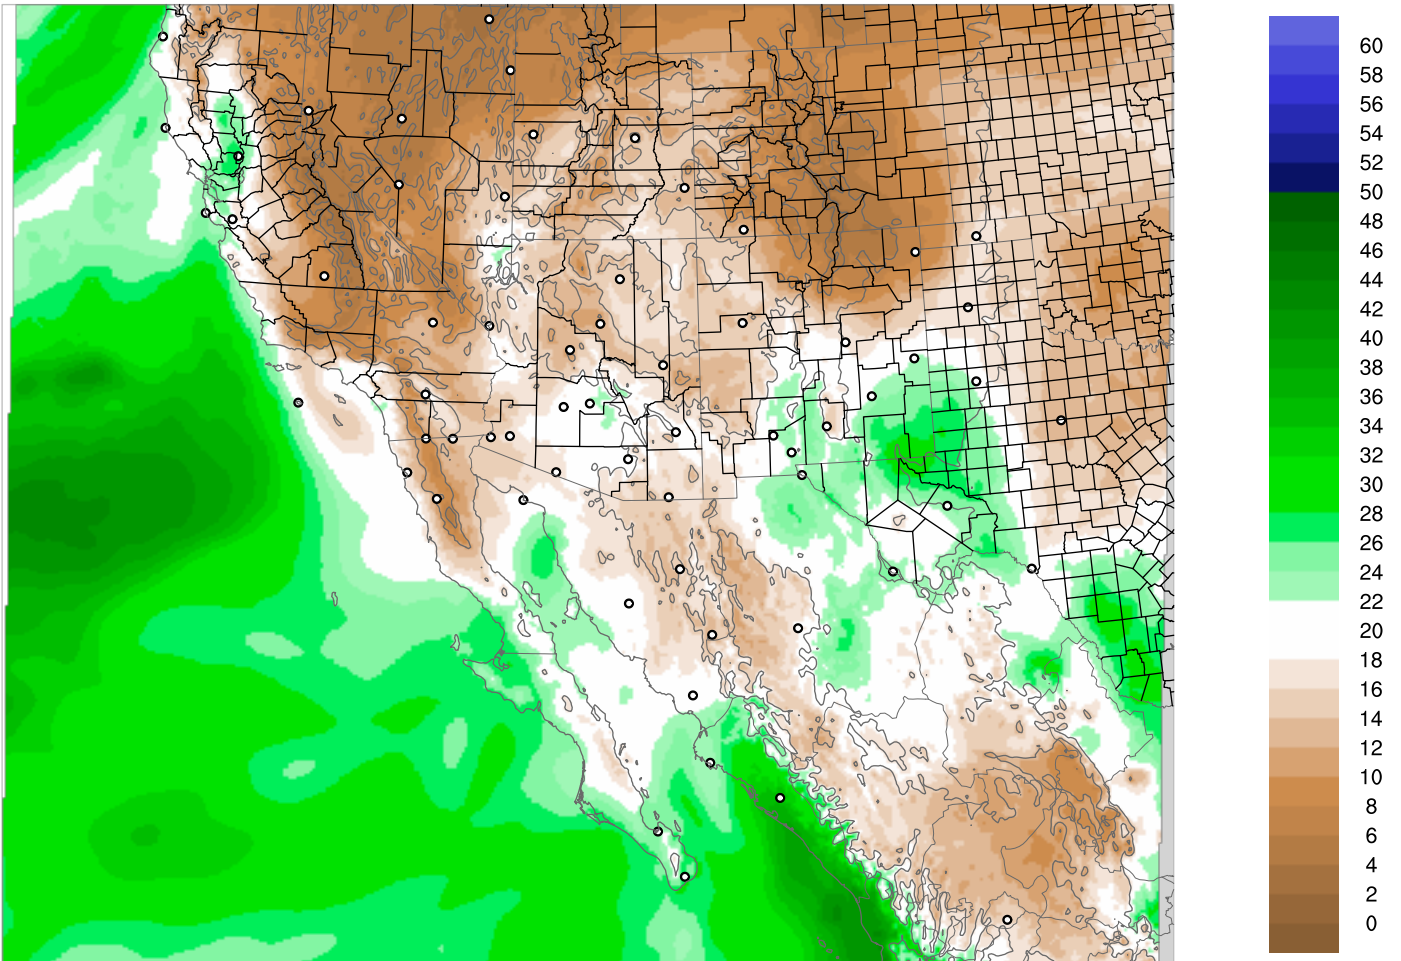

Corrected PWV 19 Oct 2017 17:45 UTC

PWV Error(mm) Obs-Init

Corrected PWV 19 Oct 2017 17:45 UTC

PWV Error(mm) Obs-Init