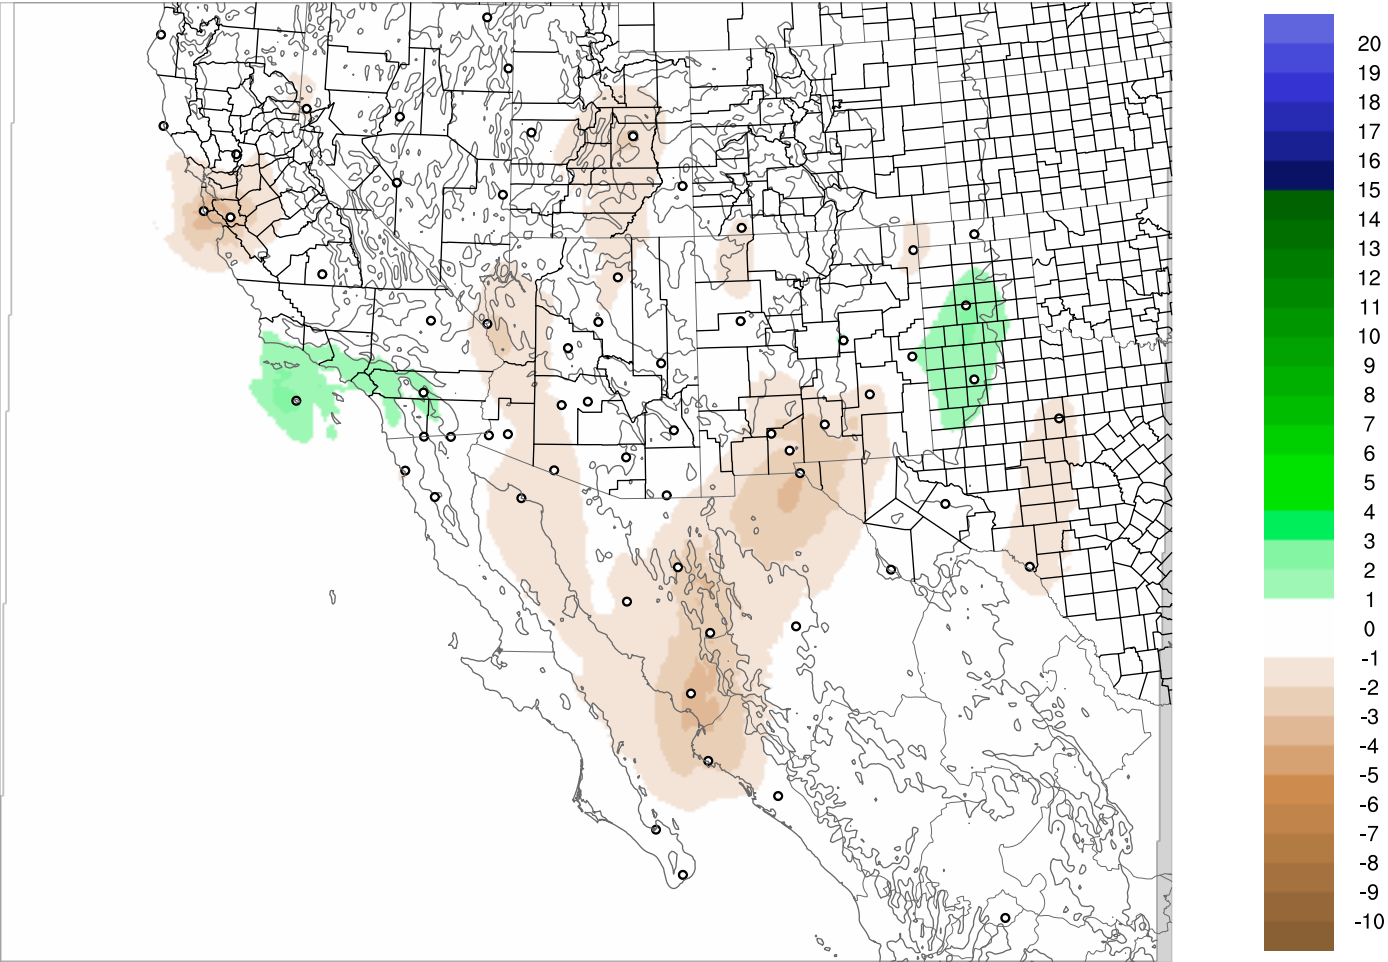

Corrected PWV 19 Oct 2017 17:45 UTC

PWV Error(mm) Obs-Init

Corrected PWV 19 Oct 2017 17:45 UTC

PWV Error(mm) Obs-Init