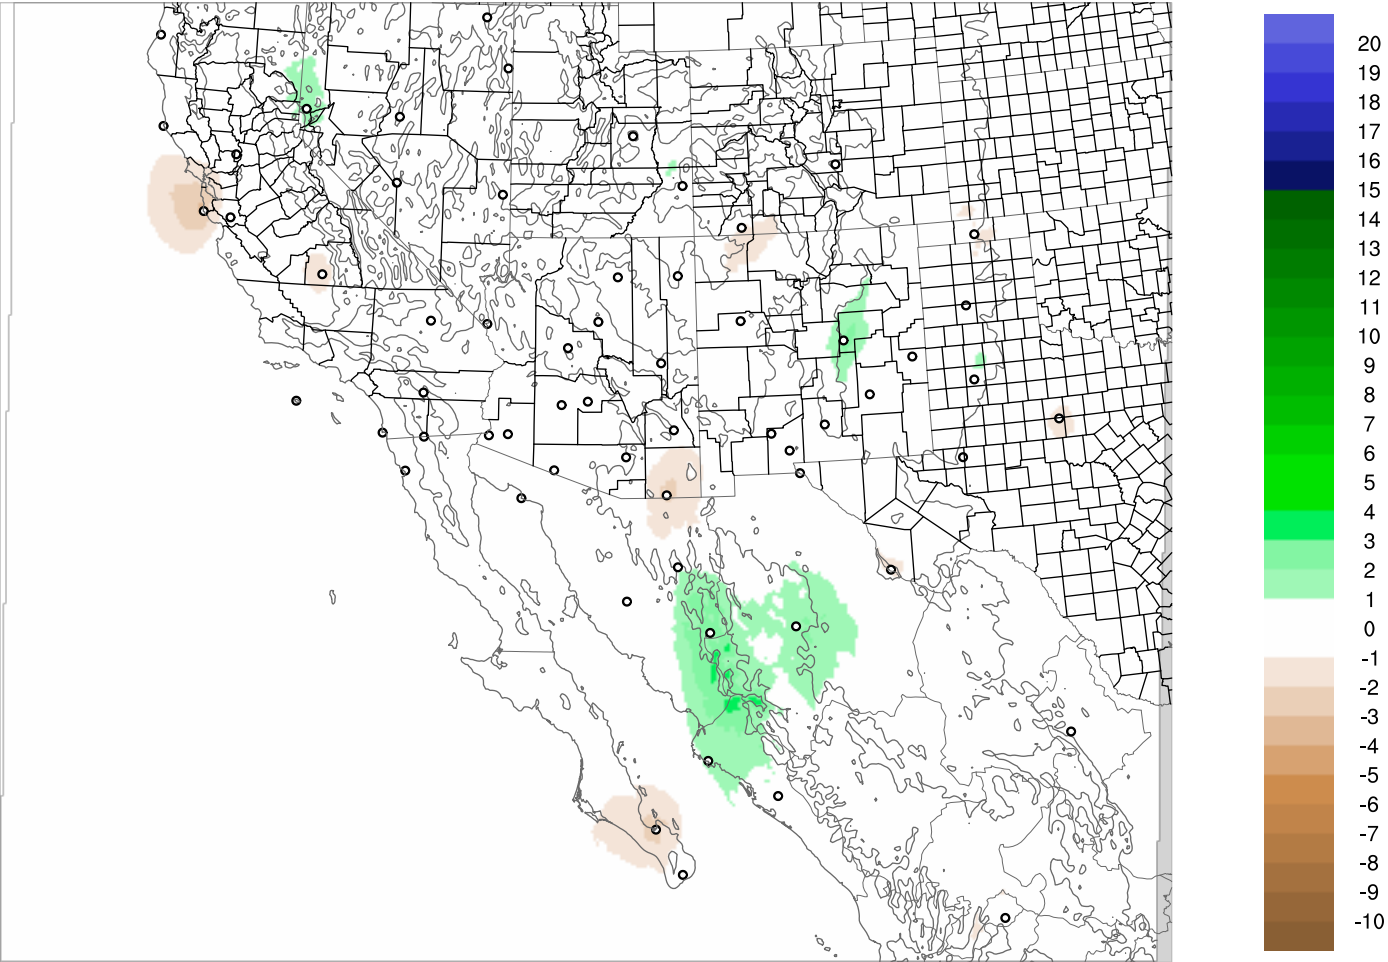

Corrected PWV 25 Sep 2017 11:45 UTC

PWV Error(mm) Obs-Init

Corrected PWV 25 Sep 2017 11:45 UTC

PWV Error(mm) Obs-Init