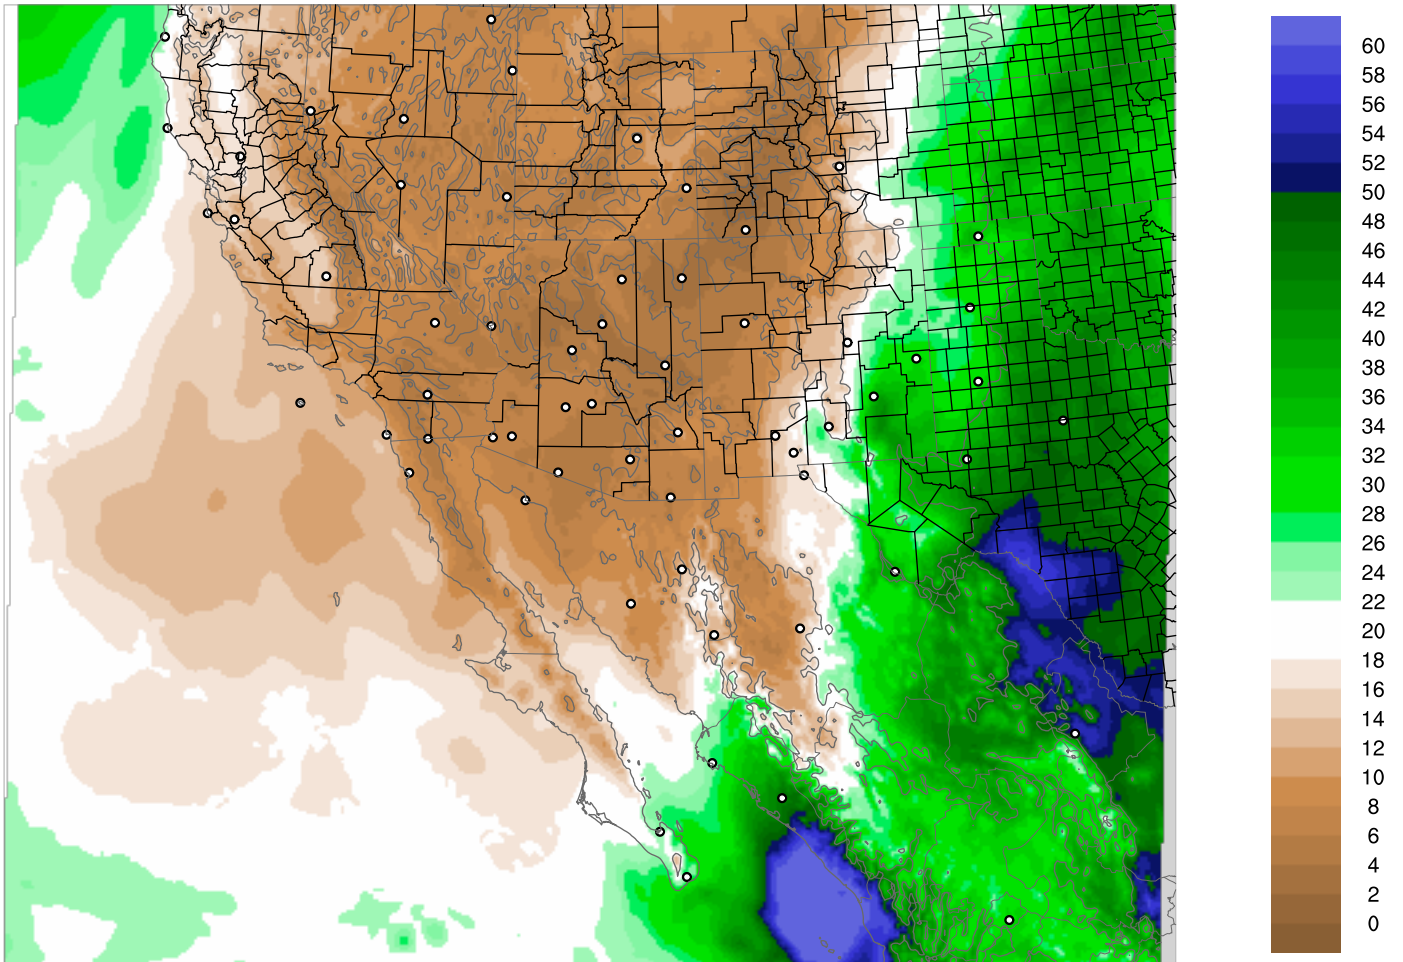

Corrected PWV 25 Sep 2017 11:45 UTC

PWV Error(mm) Obs-Init

Corrected PWV 25 Sep 2017 11:45 UTC

PWV Error(mm) Obs-Init