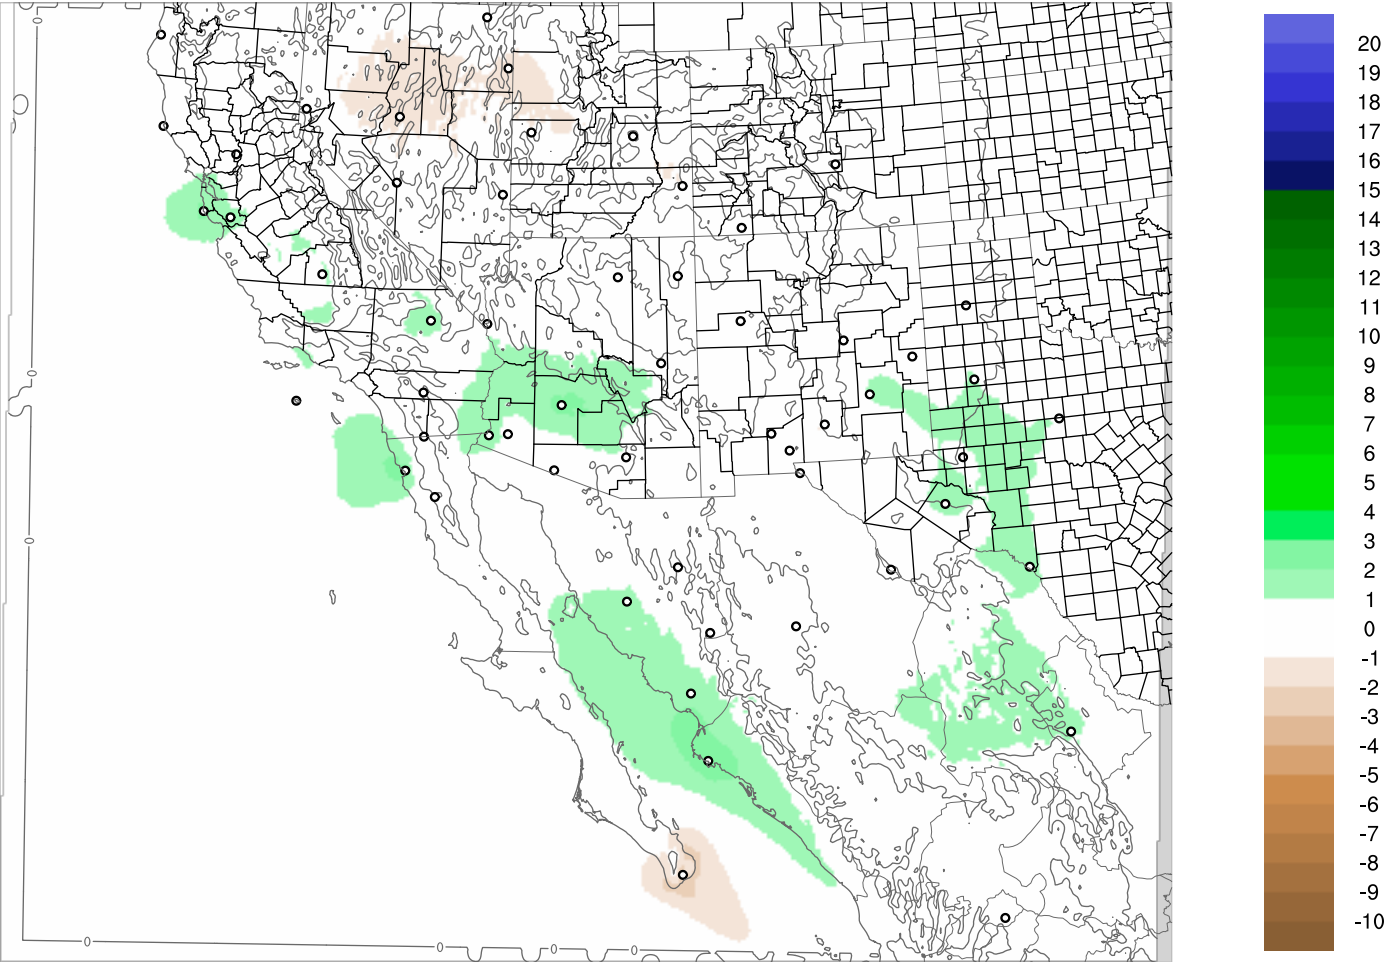

# Corrected PWV 12 Jan 2018 11:45 UTC

PWV Error(mm) Obs-Init

Corrected PWV 12 Jan 2018 11:45 UTC

PWV Error(mm) Obs-Init