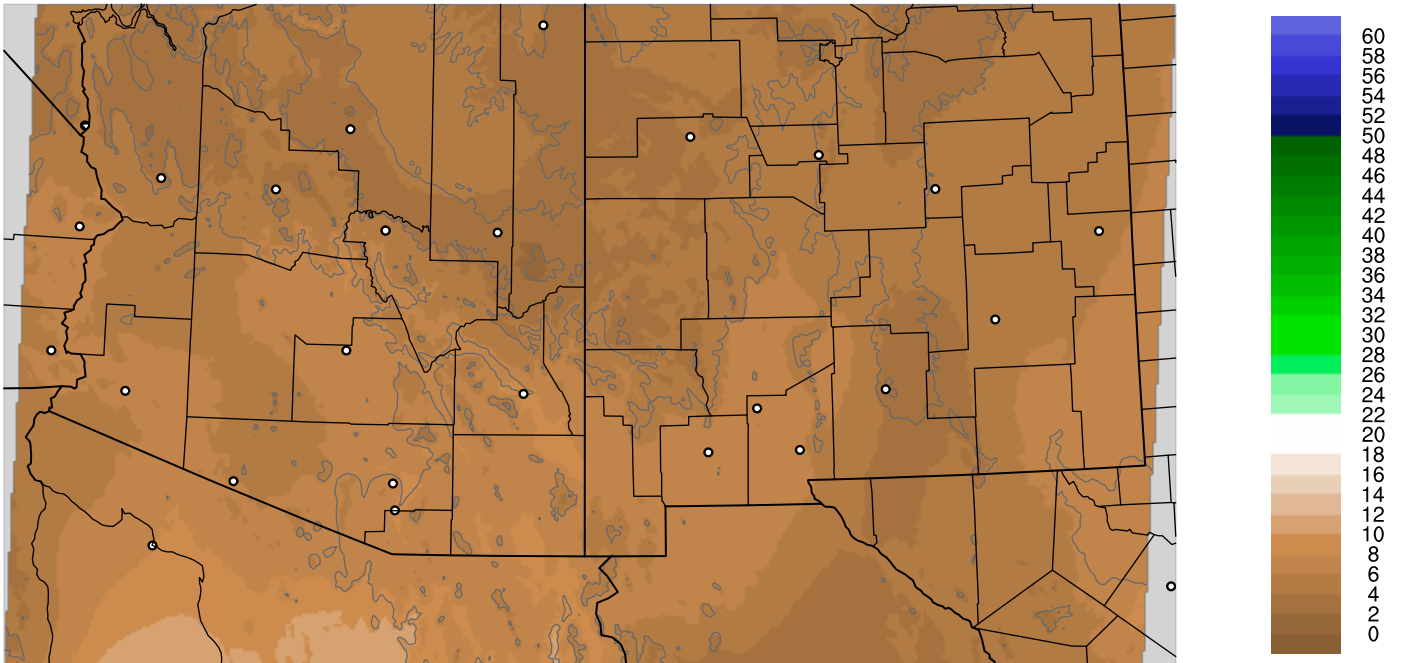

Corrected PWV 19 Feb 2019 11:45 UTC

PWV Error(mm) Obs-Init

Corrected PWV 19 Feb 2019 11:45 UTC

PWV Error(mm) Obs-Init