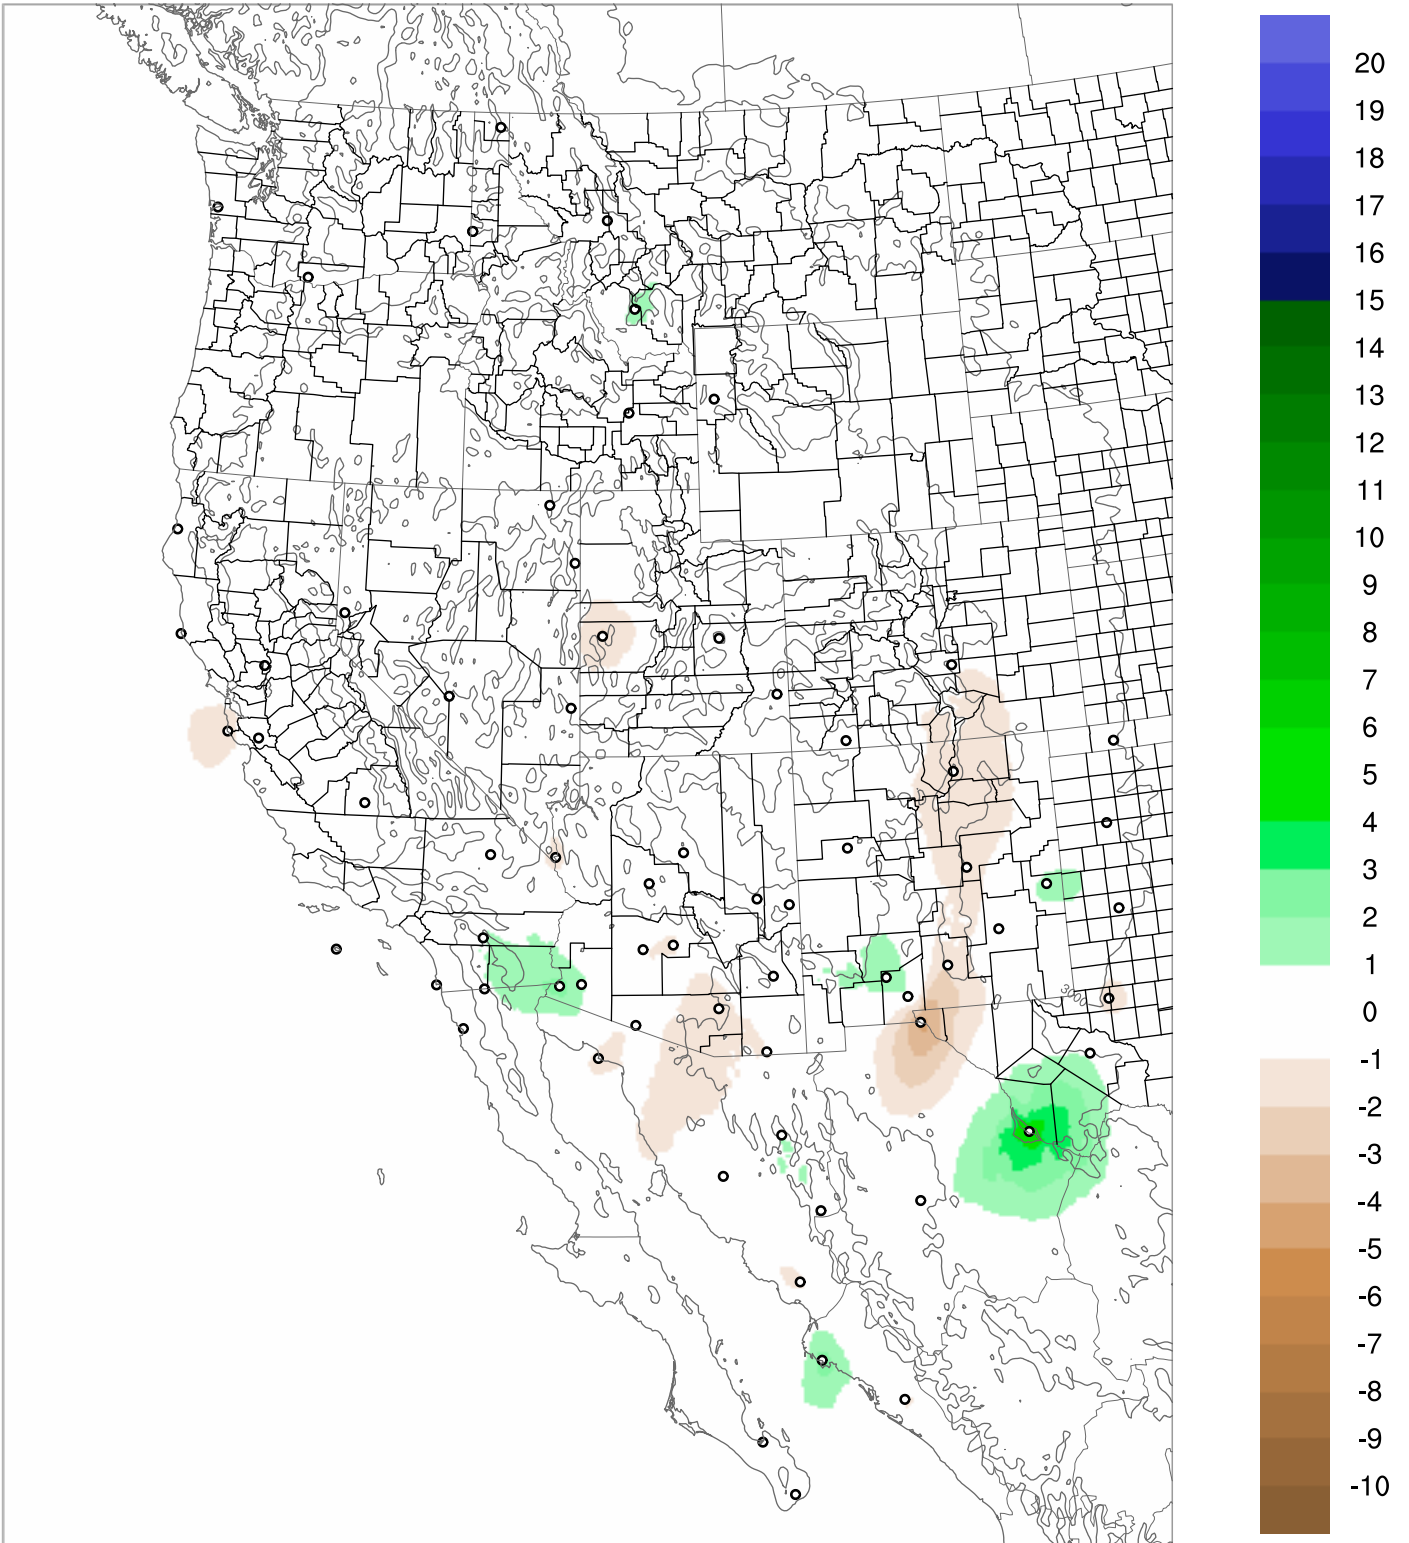

Corrected PWV 21 Sep 2017 11:45 UTC

PWV Error(mm) Obs-Init

Corrected PWV 21 Sep 2017 11:45 UTC

PWV Error(mm) Obs-Init