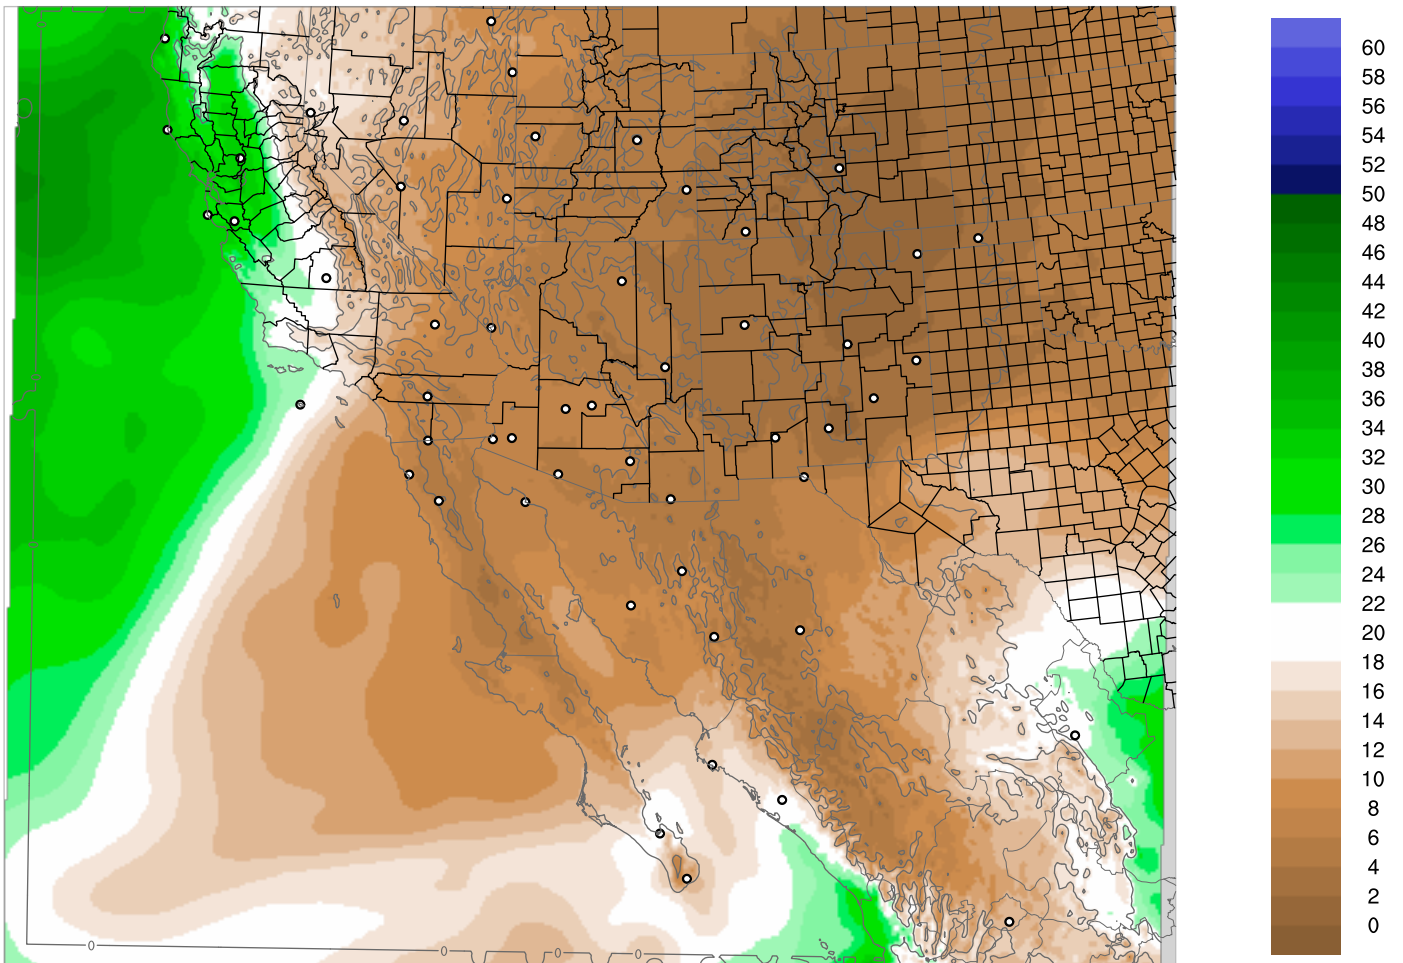

Corrected PWV 20 Nov 2017 11:45 UTC

PWV Error(mm) Obs-Init

Corrected PWV 20 Nov 2017 11:45 UTC

PWV Error(mm) Obs-Init