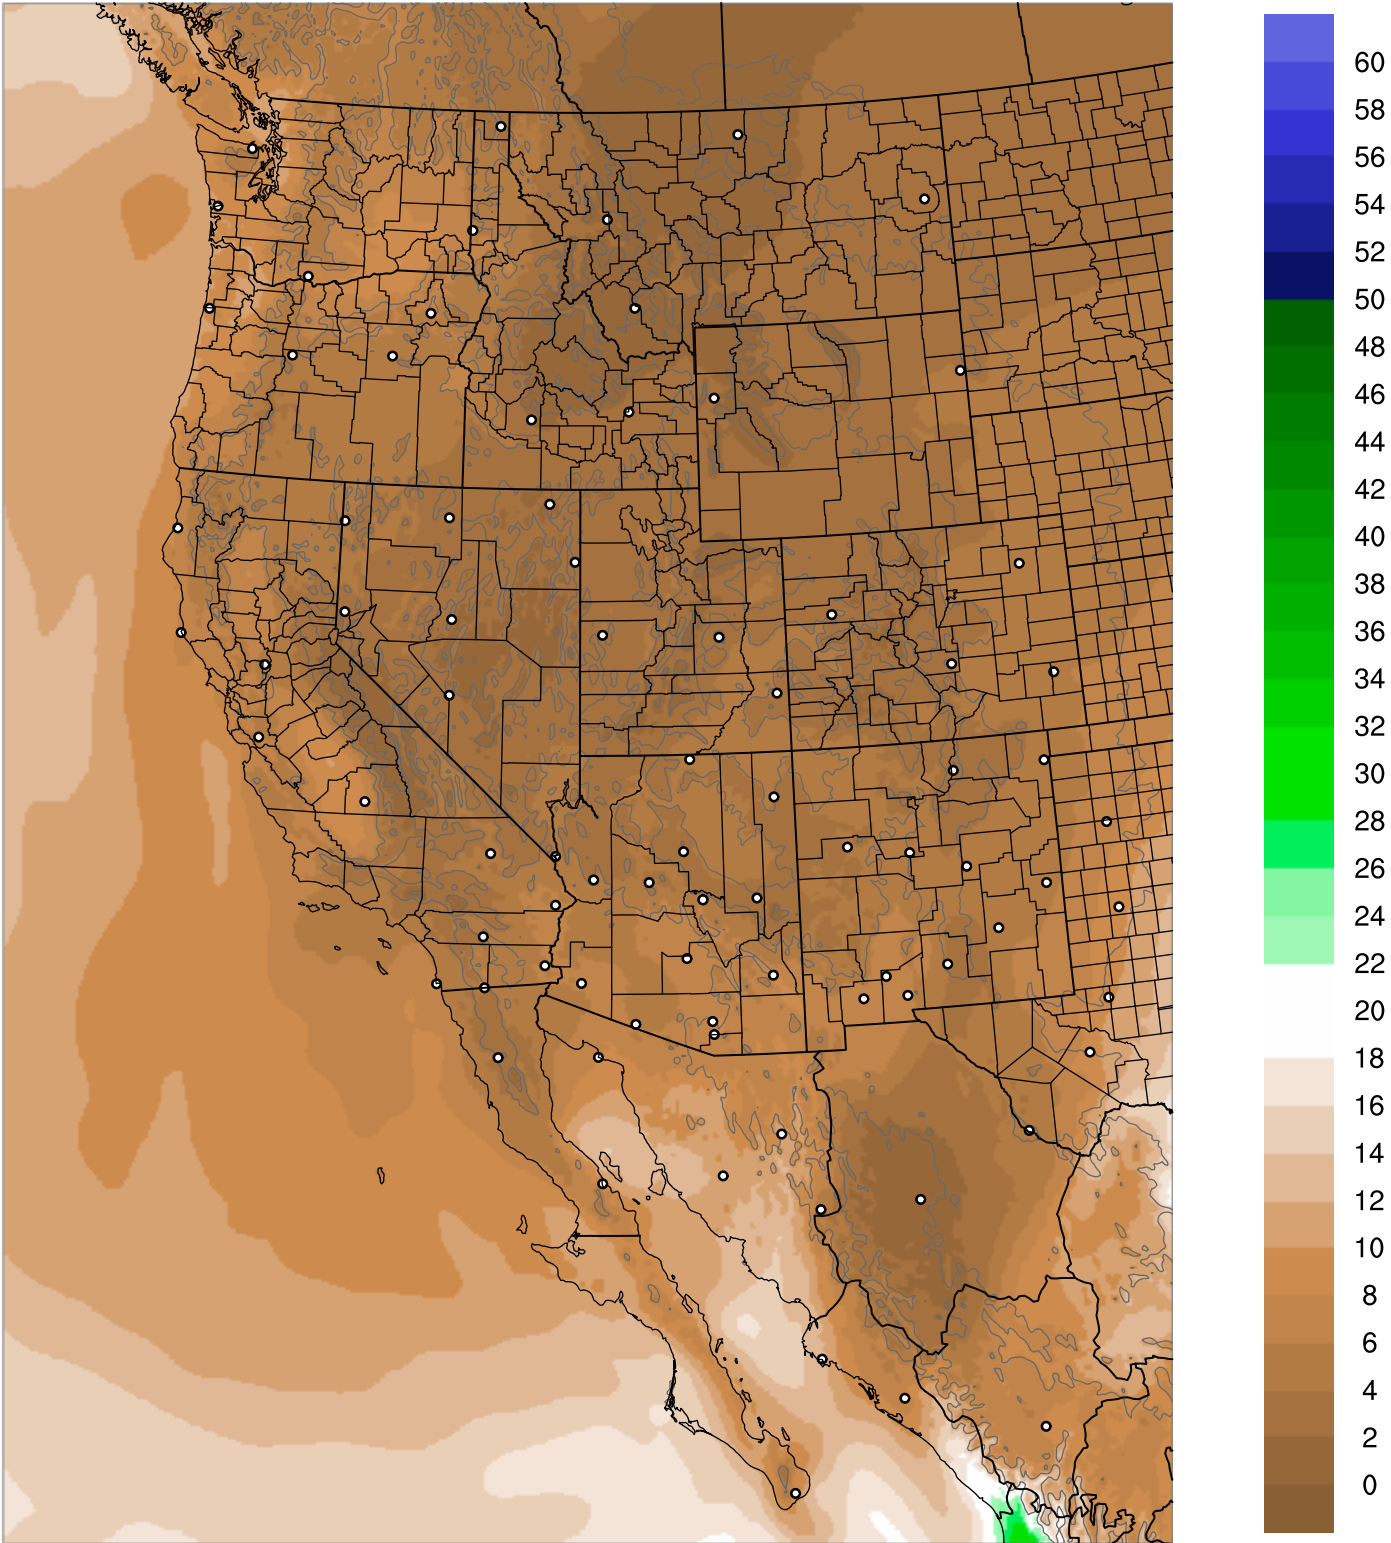

Corrected PWV 19 Feb 2019 11:45 UTC

PWV Error(mm) Obs-Init

Corrected PWV 19 Feb 2019 11:45 UTC

PWV Error(mm) Obs-Init