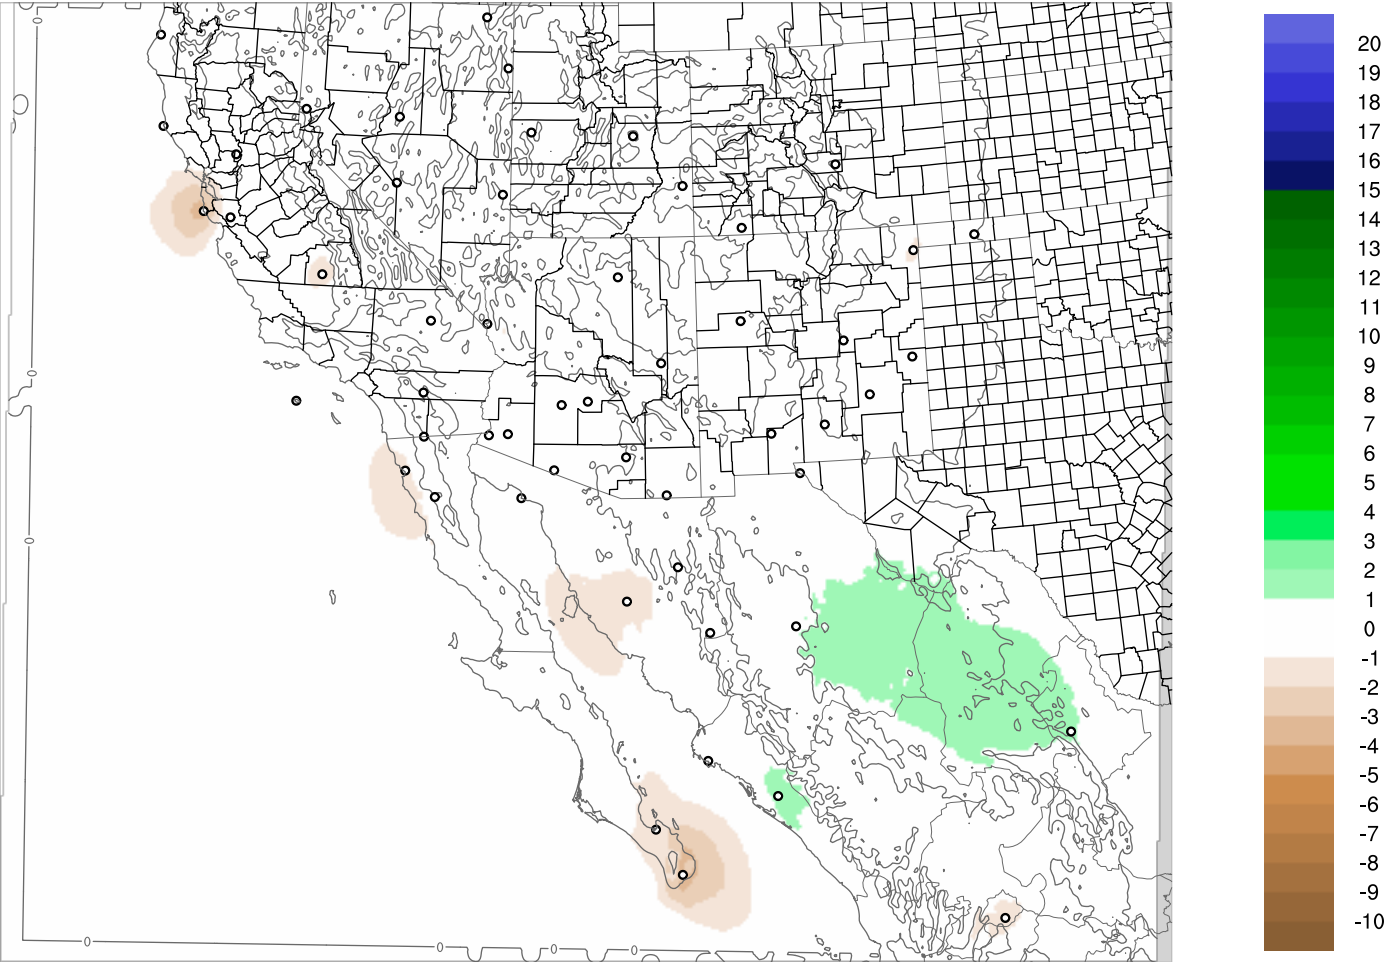

Corrected PWV 20 Nov 2017 11:45 UTC

PWV Error(mm) Obs-Init

Corrected PWV 20 Nov 2017 11:45 UTC

PWV Error(mm) Obs-Init