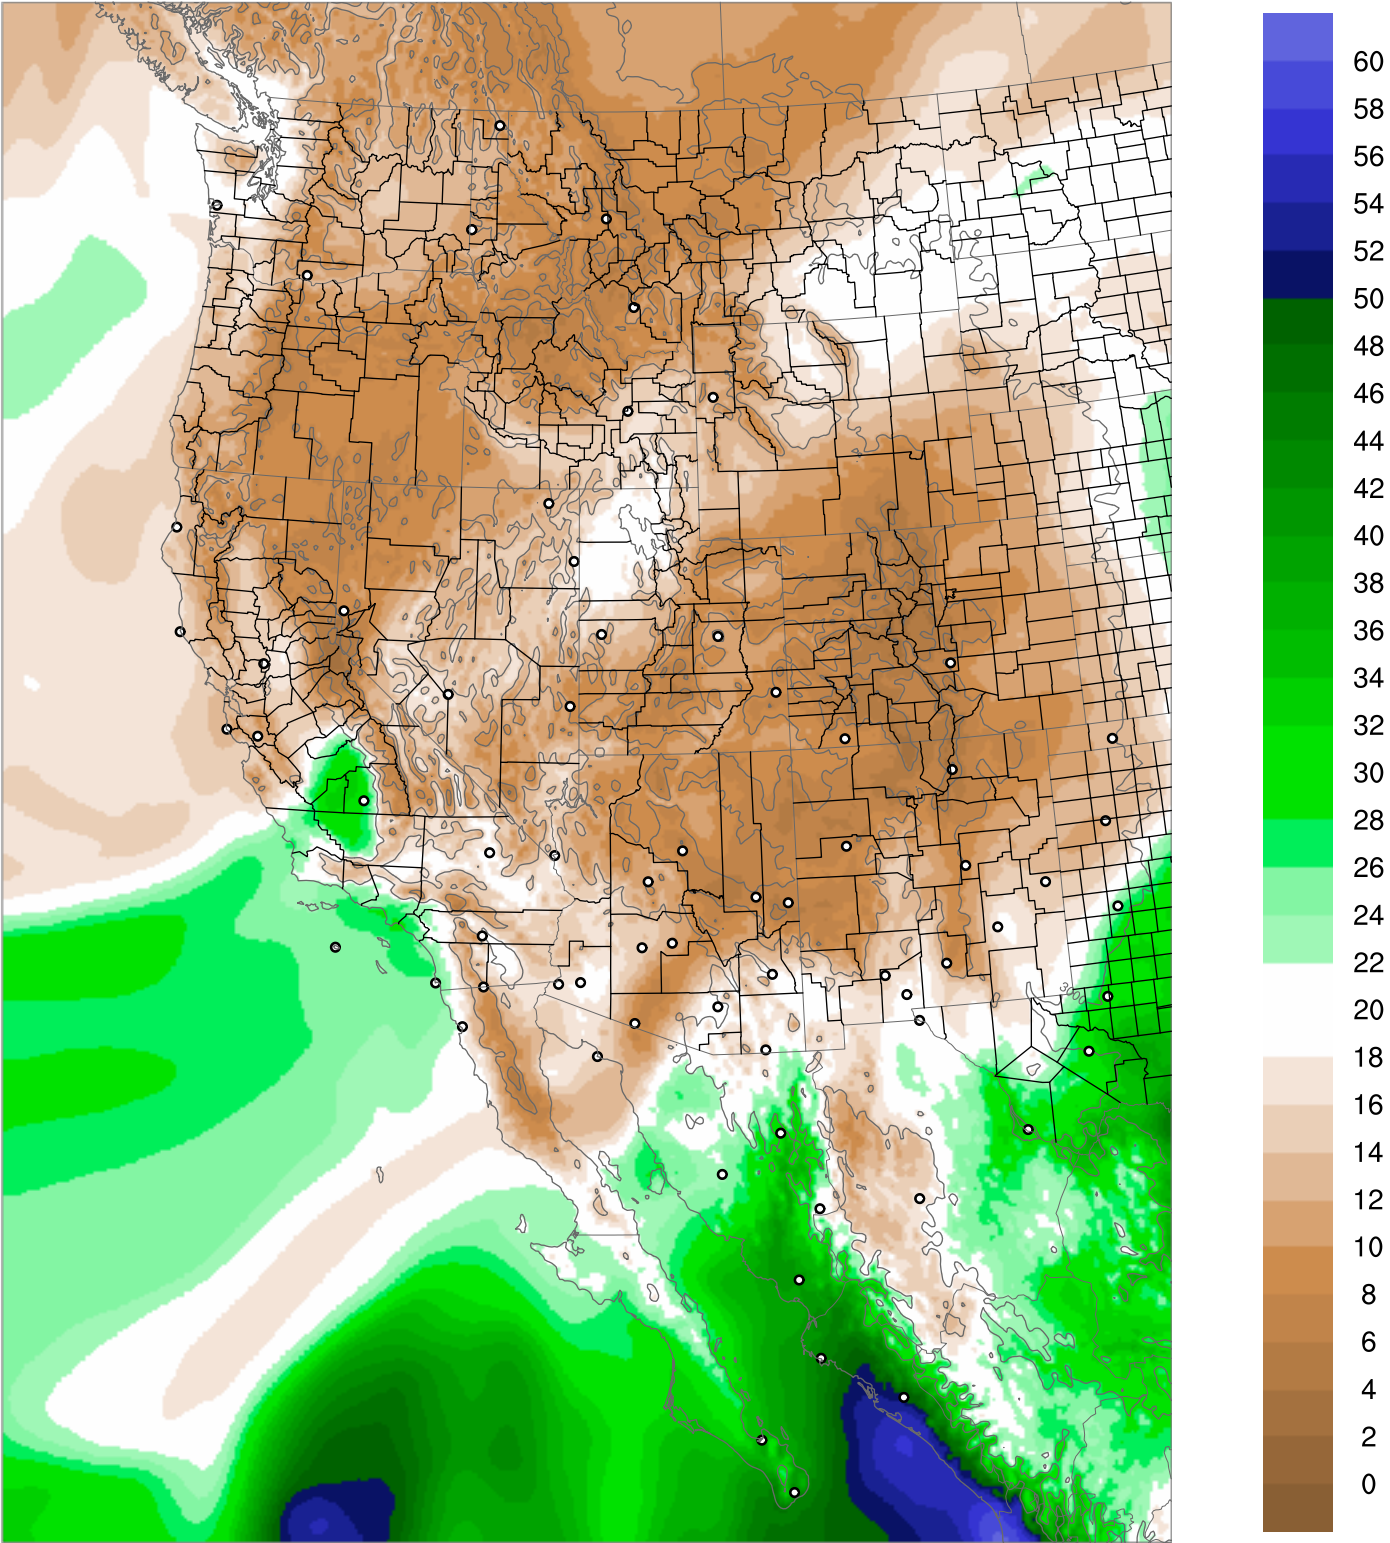

Corrected PWV 21 Sep 2017 11:45 UTC

PWV Error(mm) Obs-Init

Corrected PWV 21 Sep 2017 11:45 UTC

PWV Error(mm) Obs-Init