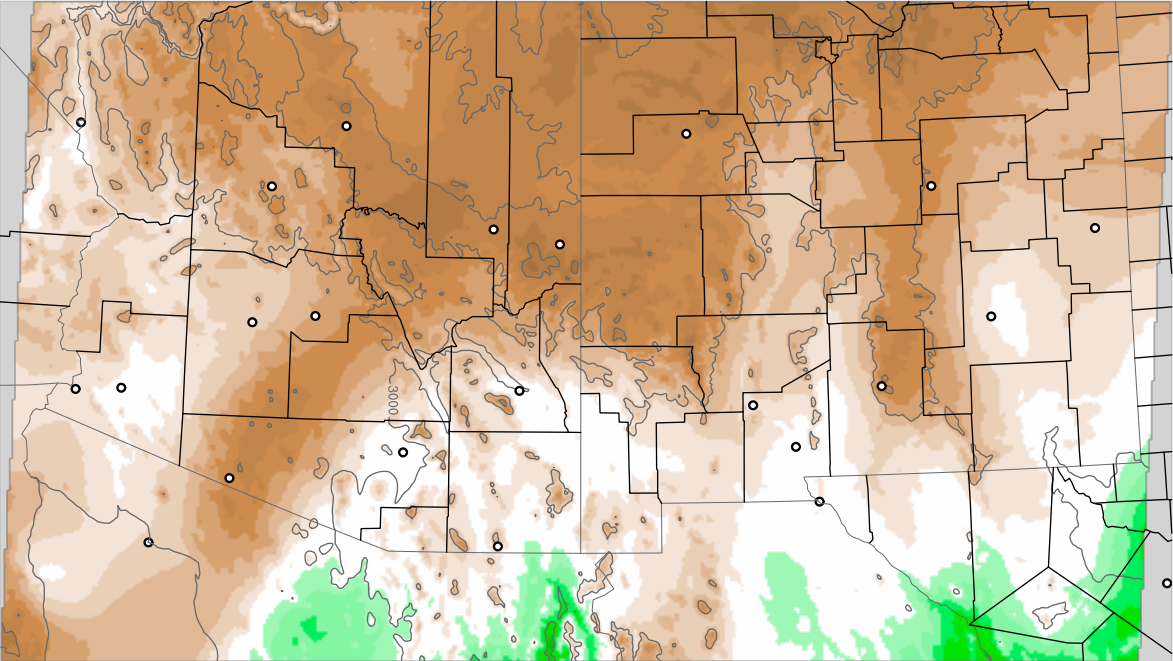

Corrected PWV 21 Sep 2017 11:45 UTC

PWV Error(mm) Obs-Init

Corrected PWV 21 Sep 2017 11:45 UTC

PWV Error(mm) Obs-Init