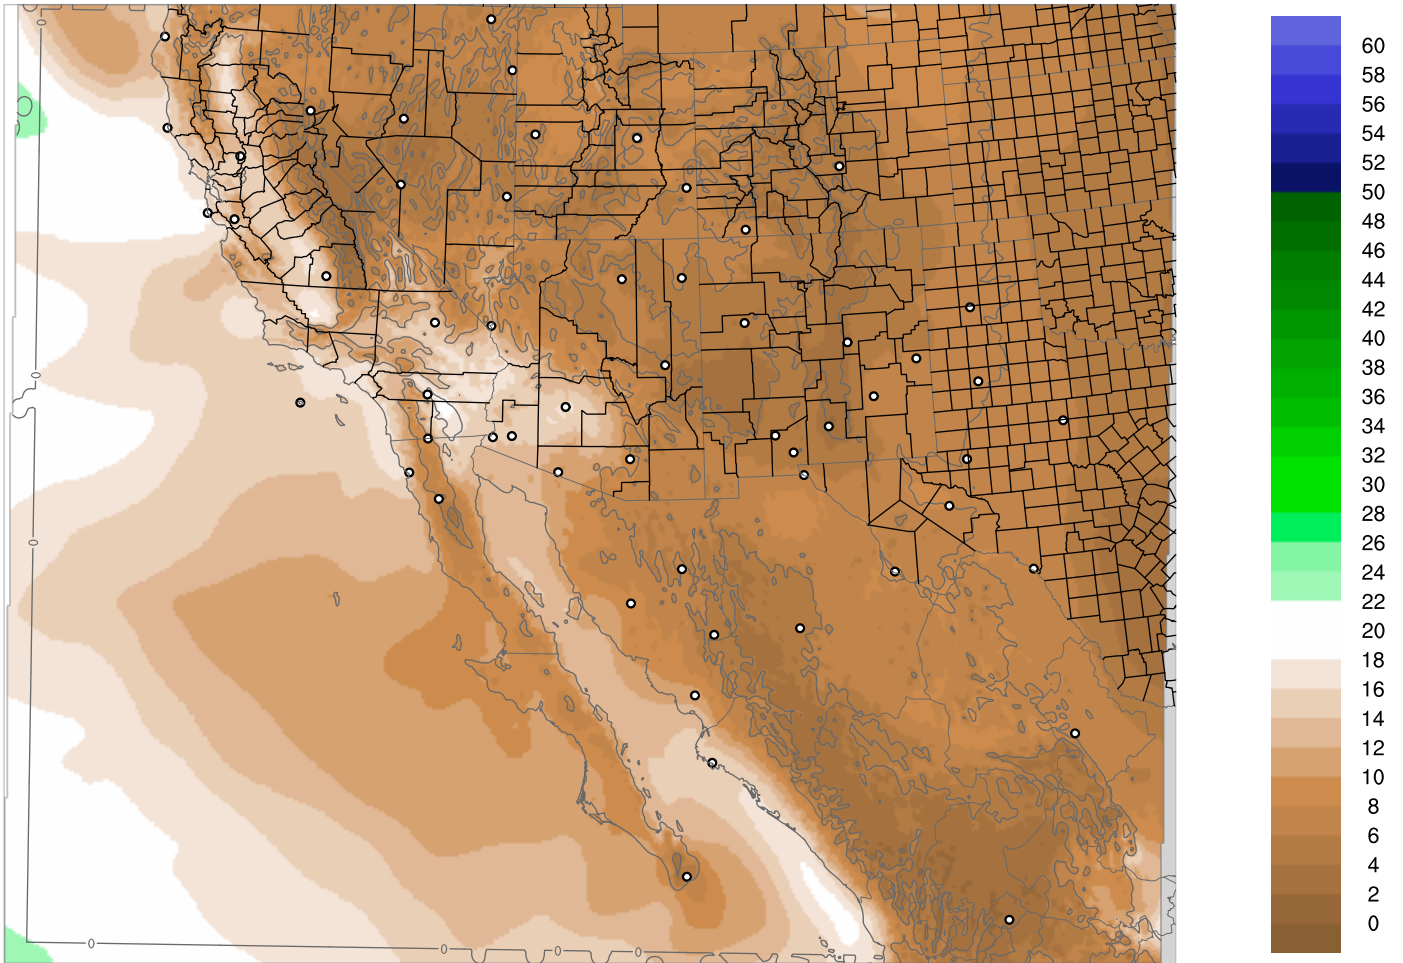

# Corrected PWV 12 Jan 2018 11:45 UTC

PWV Error(mm) Obs-Init

Corrected PWV 12 Jan 2018 11:45 UTC

PWV Error(mm) Obs-Init