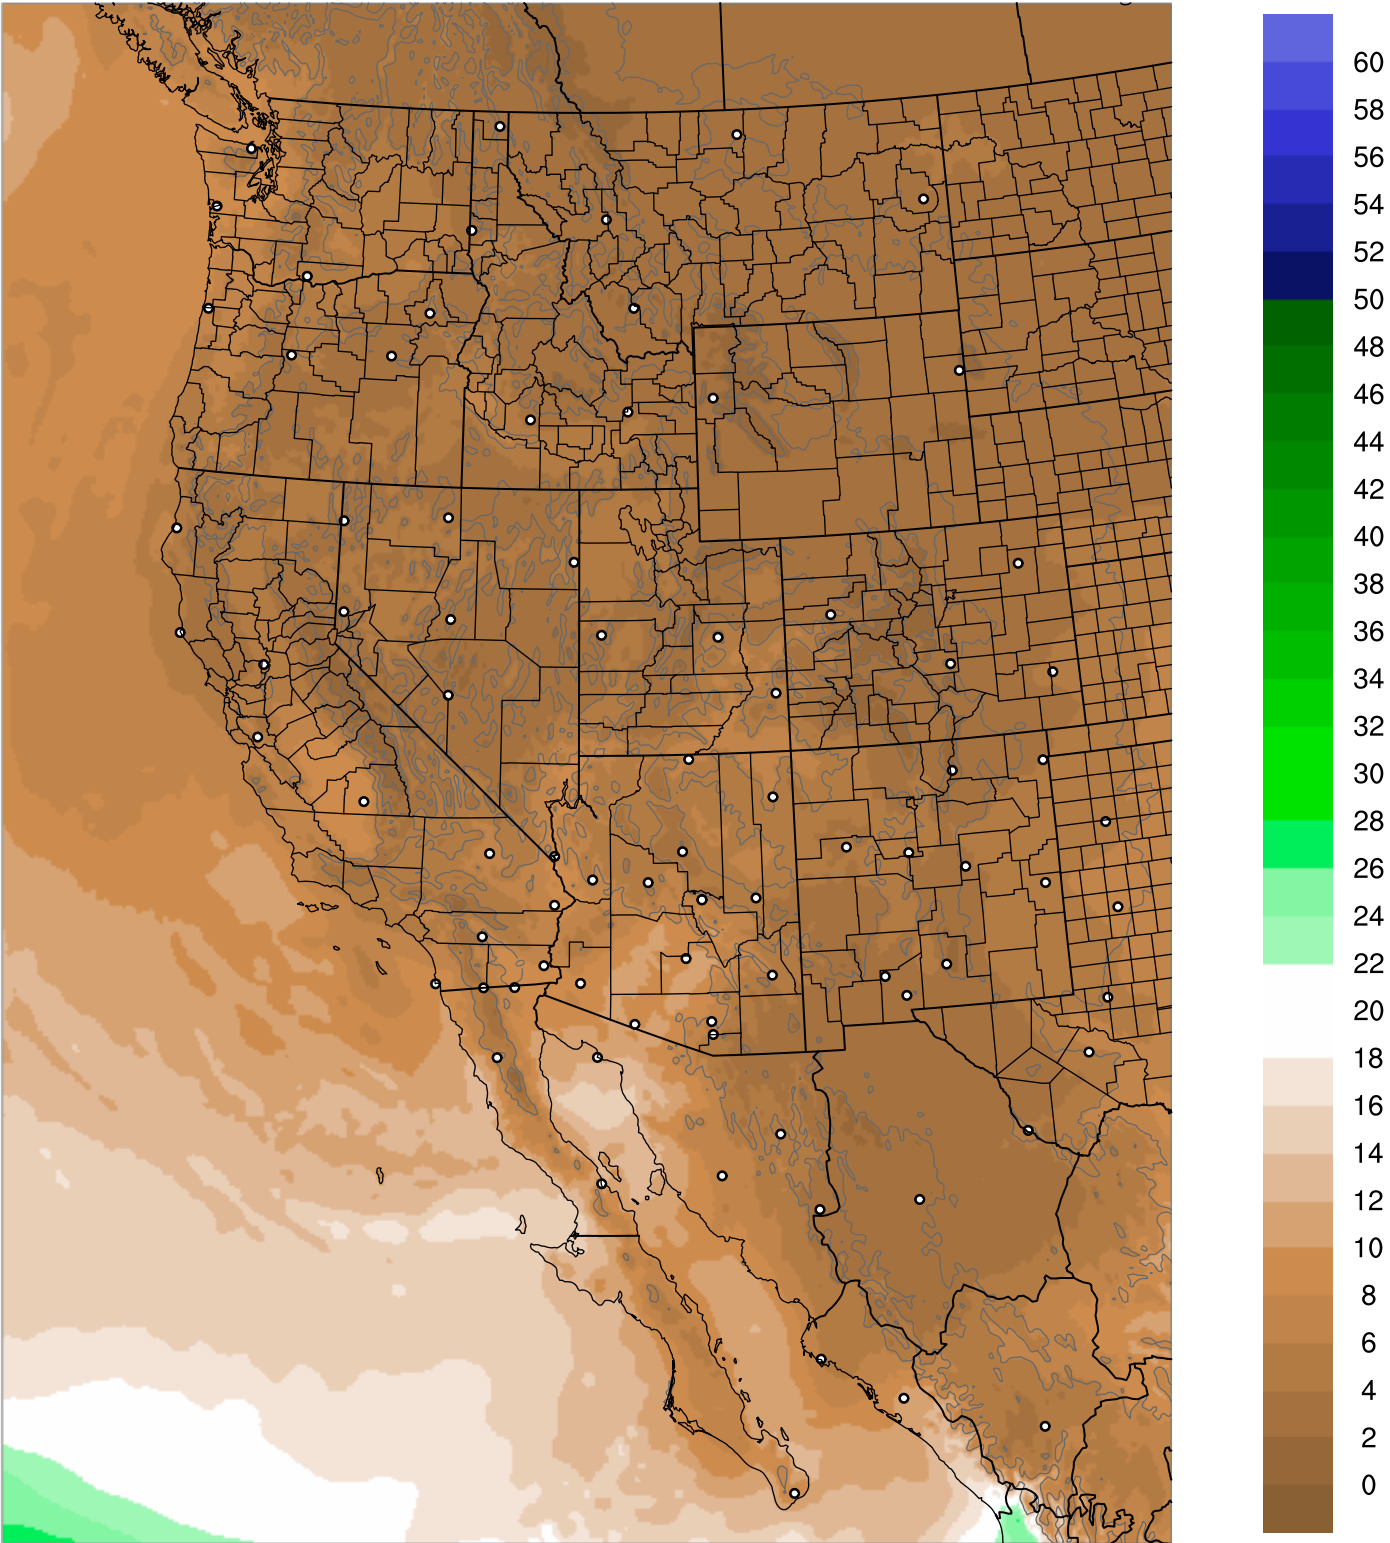

Corrected PWV 18 Feb 2019 14:45 UTC

PWV Error(mm) Obs-Init

Corrected PWV 18 Feb 2019 14:45 UTC

PWV Error(mm) Obs-Init