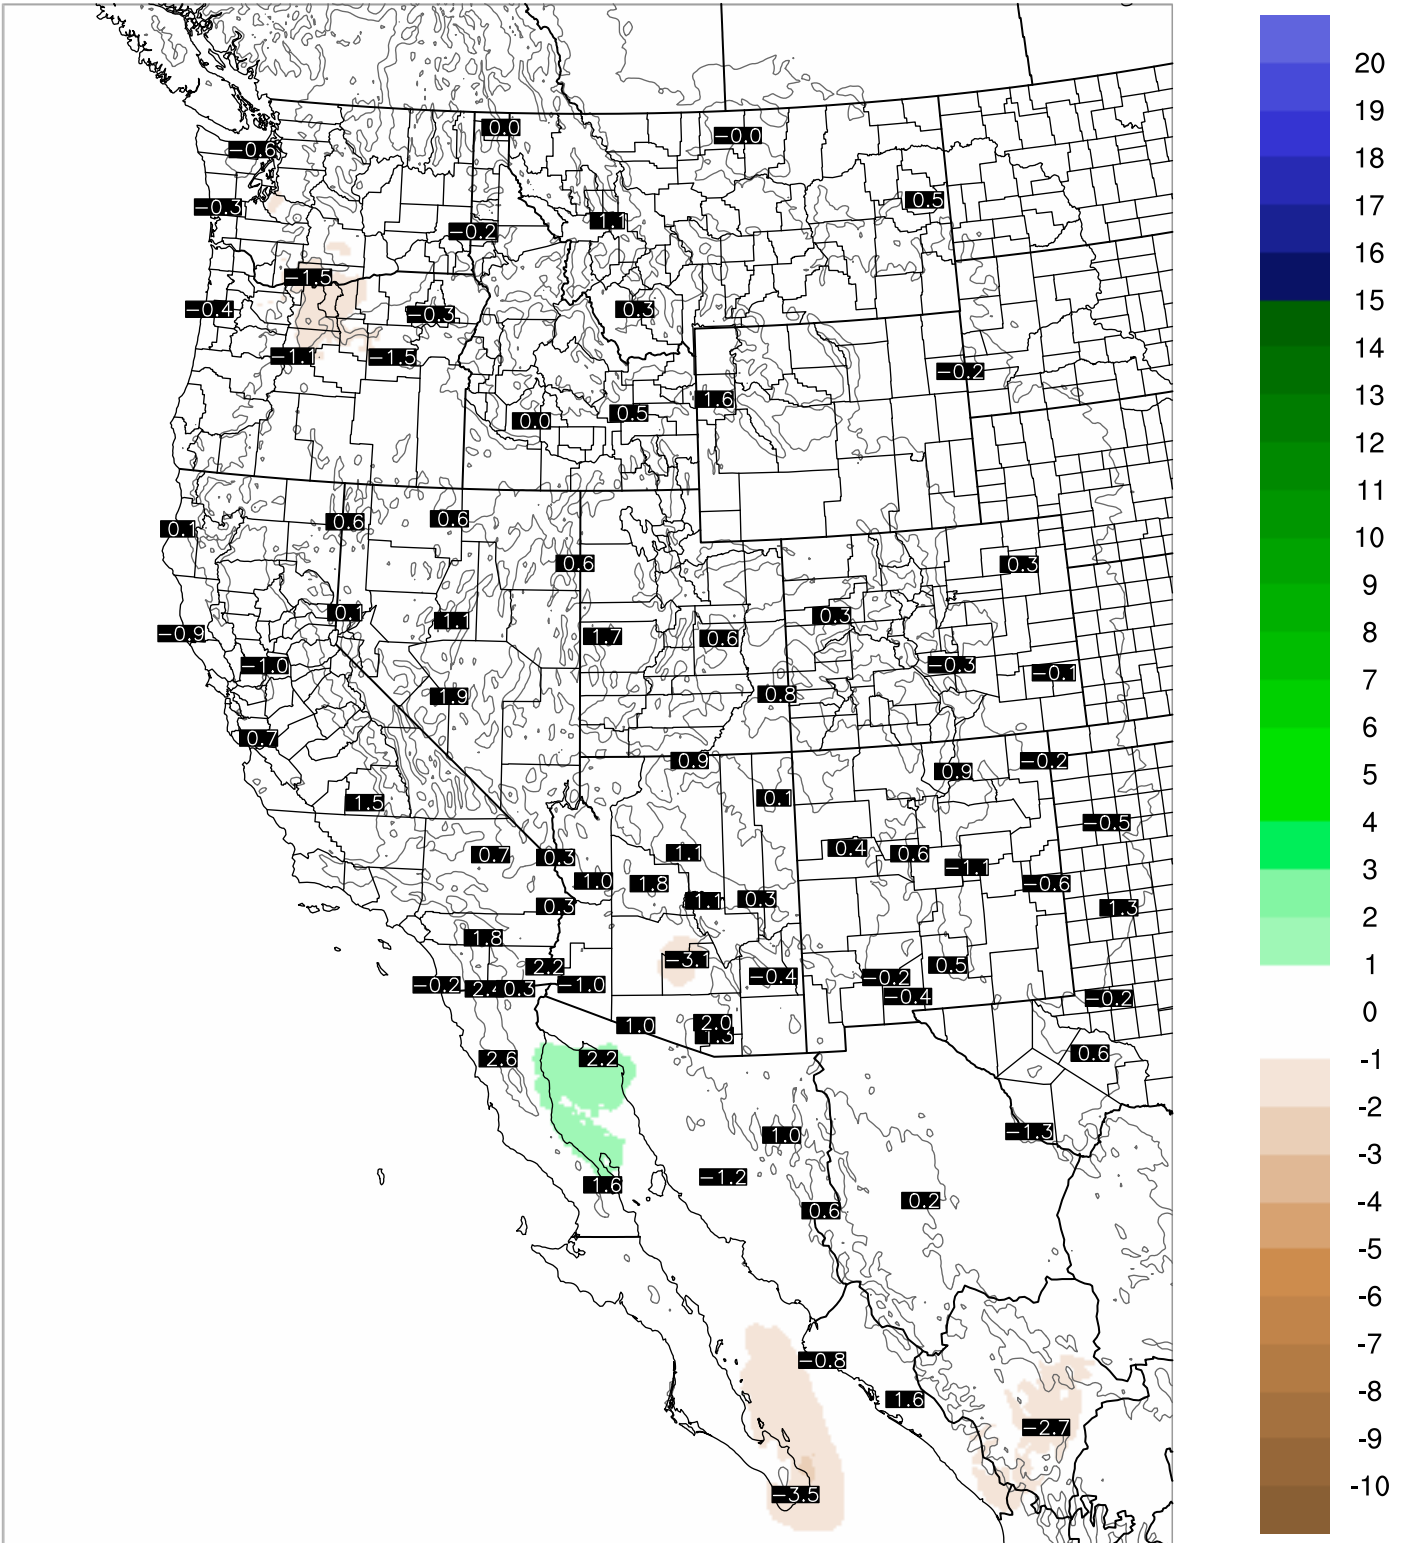

Corrected PWV 18 Feb 2019 14:45 UTC

PWV Error(mm) Obs-Init

Corrected PWV 18 Feb 2019 14:45 UTC

PWV Error(mm) Obs-Init