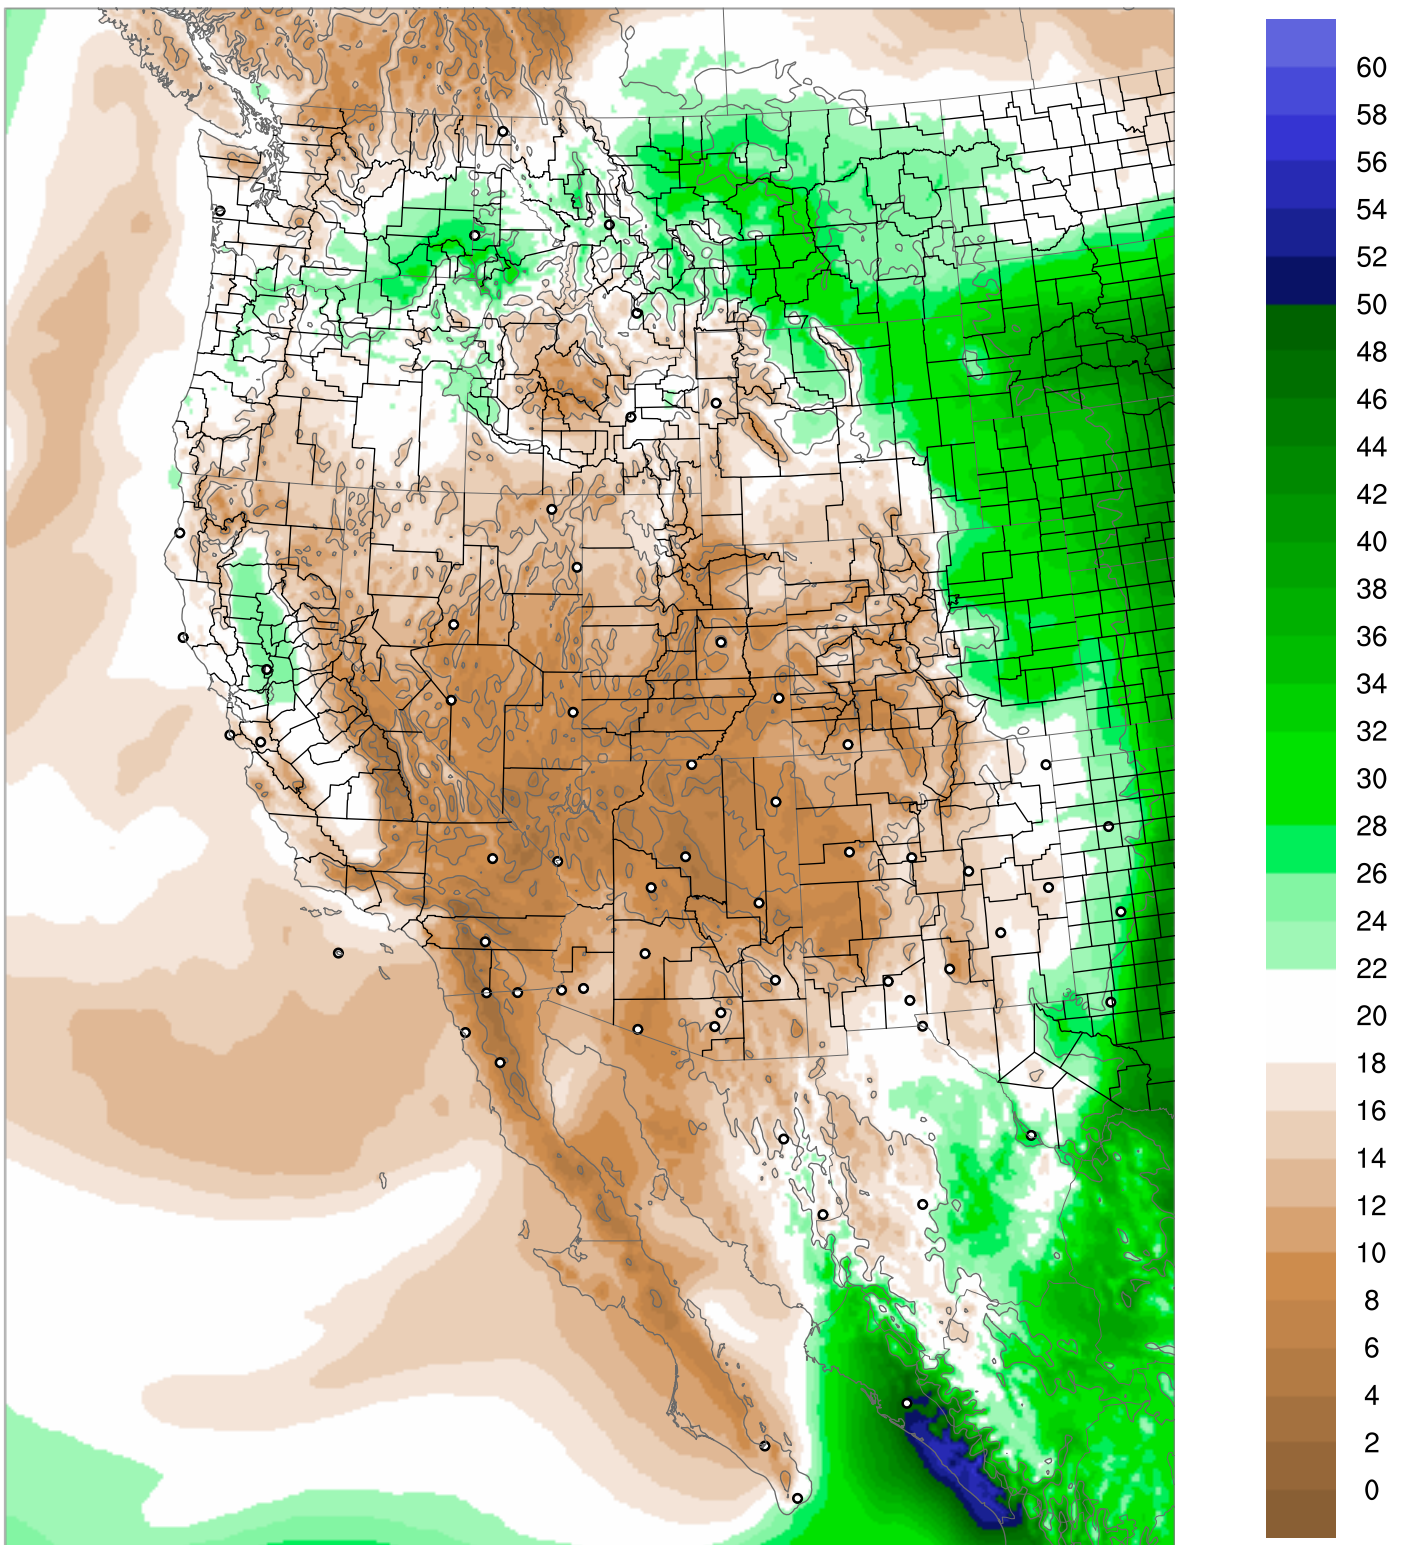

Corrected PWV 18 Jun 2018 11:45 UTC

PWV Error(mm) Obs-Init

Corrected PWV 18 Jun 2018 11:45 UTC

PWV Error(mm) Obs-Init