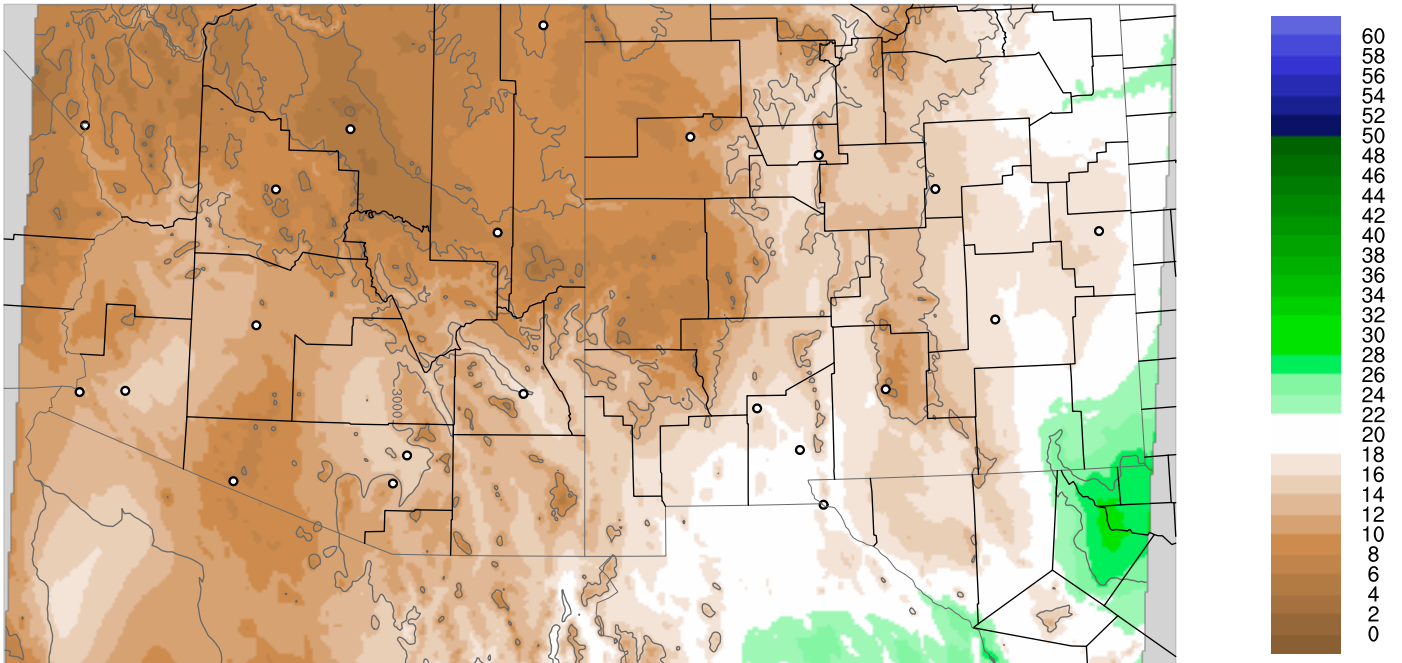

Corrected PWV 18 Jun 2018 11:45 UTC

PWV Error(mm) Obs-Init

Corrected PWV 18 Jun 2018 11:45 UTC

PWV Error(mm) Obs-Init