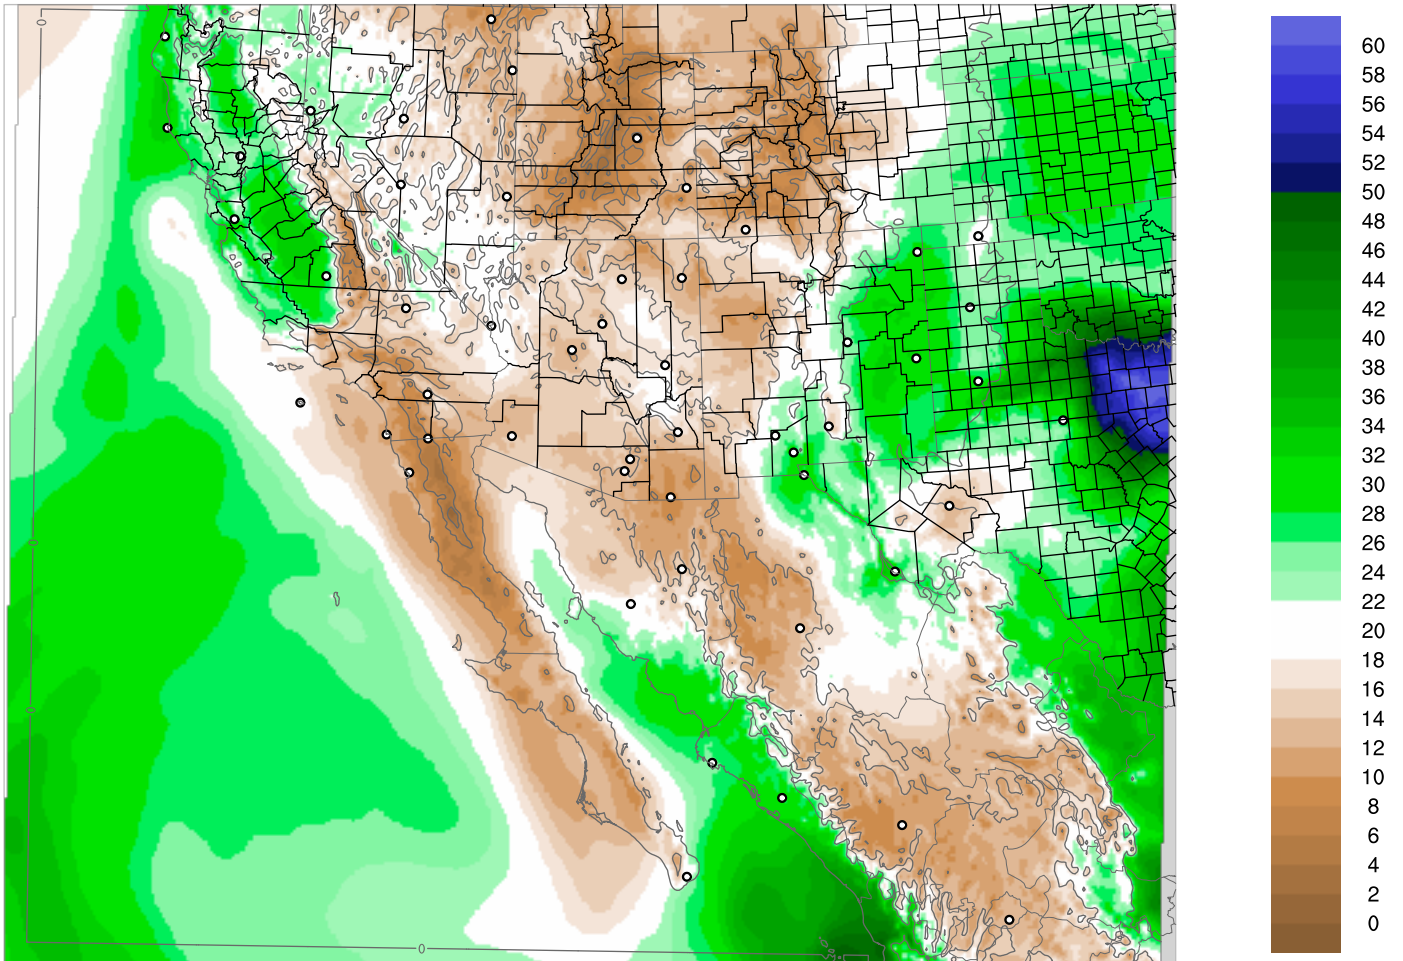

Corrected PWV 19 Jun 2017 11:45 UTC

PWV Error(mm) Obs-Init

Corrected PWV 19 Jun 2017 11:45 UTC

PWV Error(mm) Obs-Init