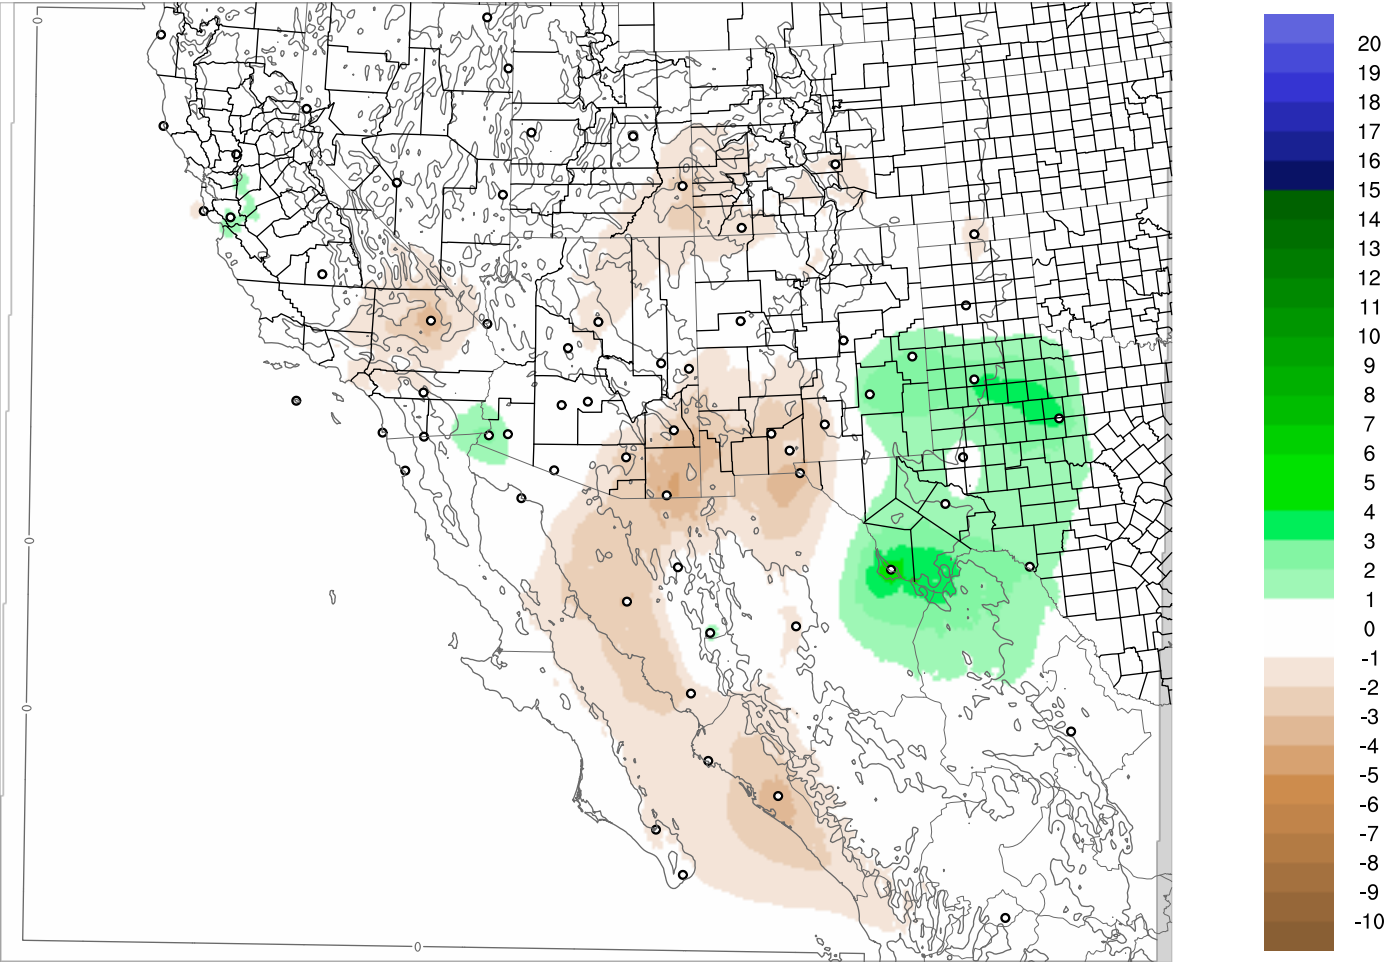

Corrected PWV 21 Sep 2017 11:45 UTC

PWV Error(mm) Obs-Init

Corrected PWV 21 Sep 2017 11:45 UTC

PWV Error(mm) Obs-Init