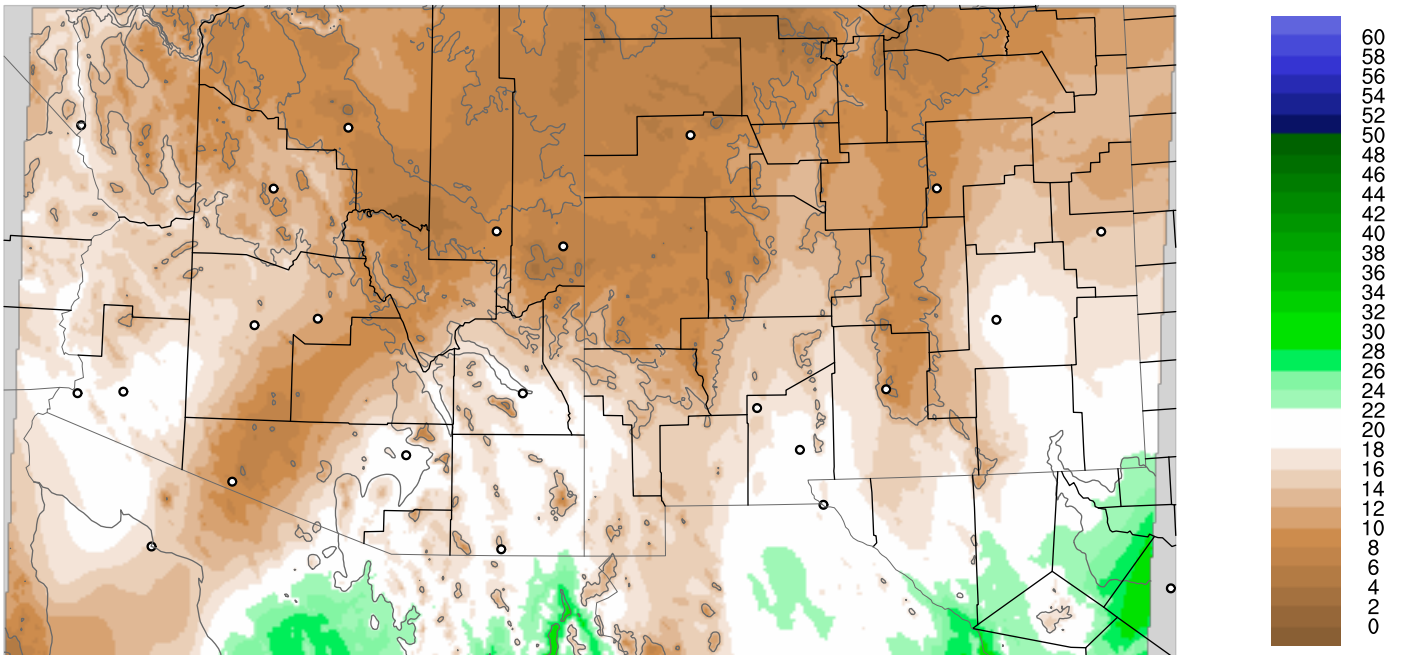

Corrected PWV 21 Sep 2017 11:45 UTC

PWV Error(mm) Obs-Init

Corrected PWV 21 Sep 2017 11:45 UTC

PWV Error(mm) Obs-Init