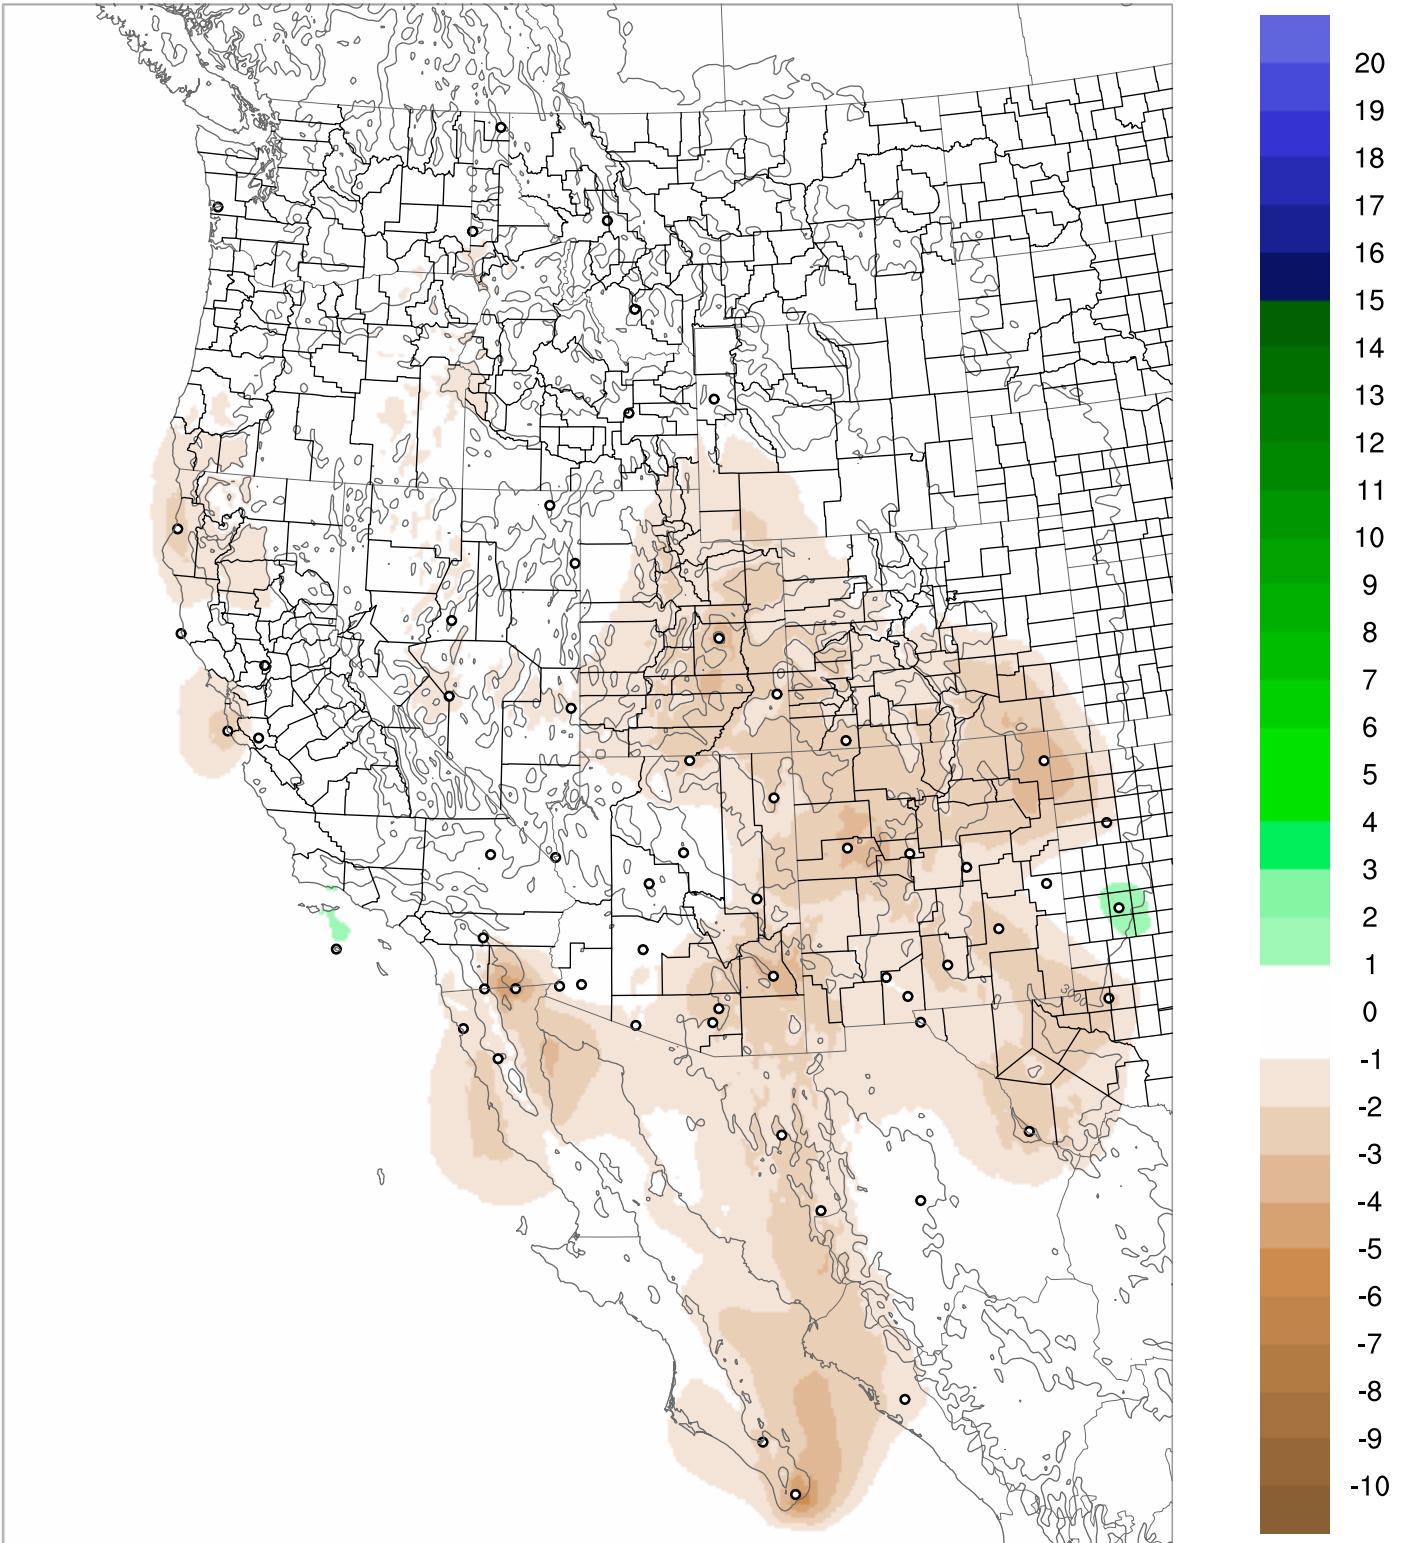

Corrected PWV 18 Jun 2018 11:45 UTC

PWV Error(mm) Obs-Init

Corrected PWV 18 Jun 2018 11:45 UTC

PWV Error(mm) Obs-Init