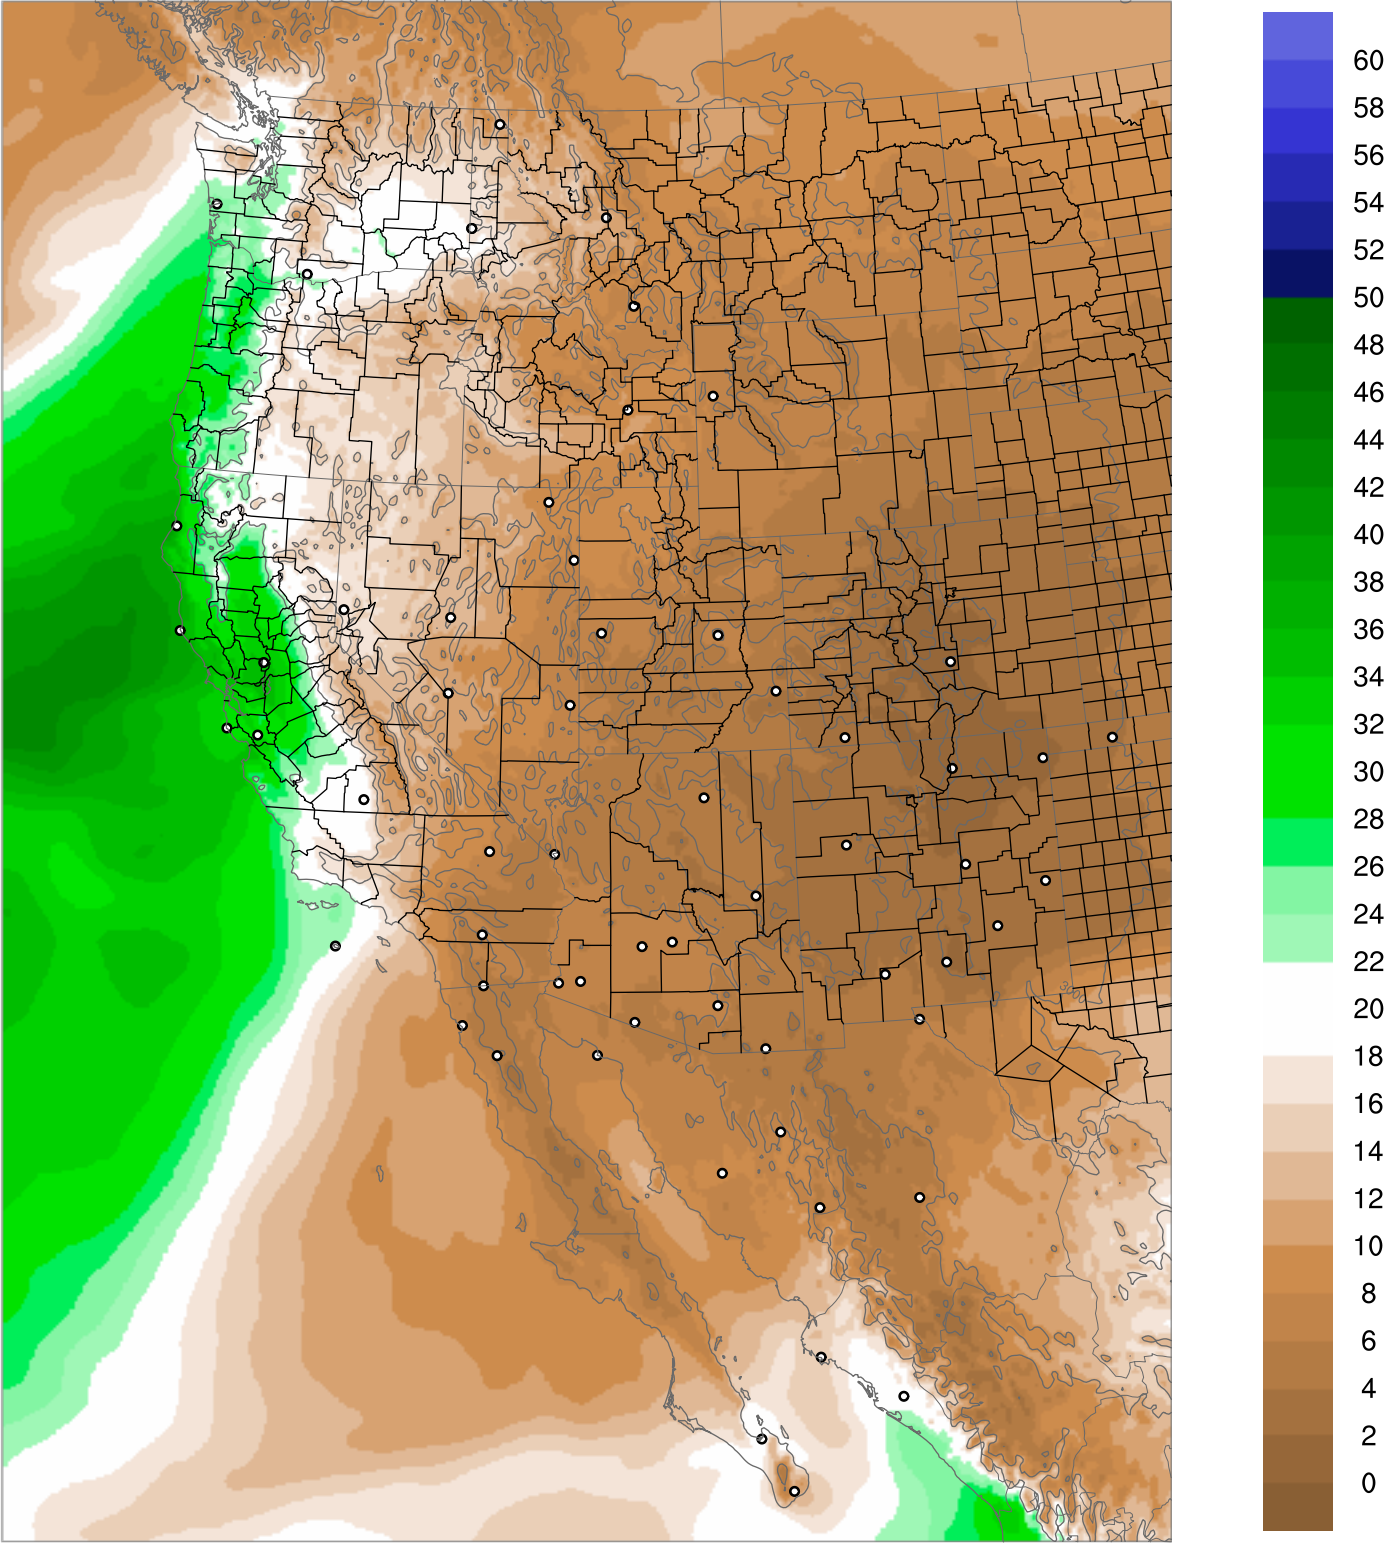

Corrected PWV 20 Nov 2017 11:45 UTC

PWV Error(mm) Obs-Init

Corrected PWV 20 Nov 2017 11:45 UTC

PWV Error(mm) Obs-Init