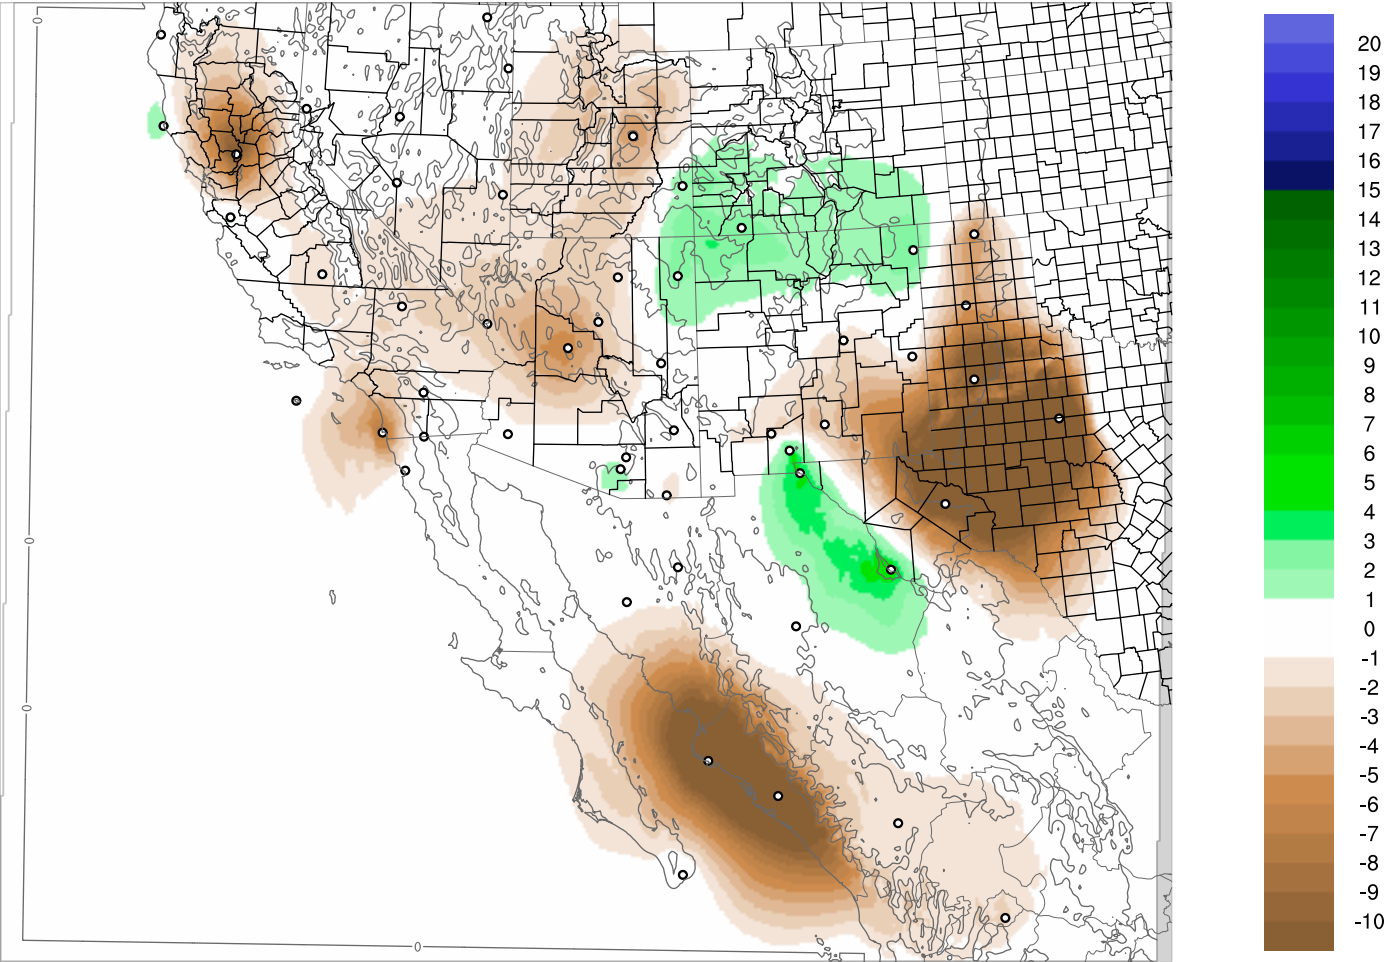

Corrected PWV 19 Jun 2017 11:45 UTC

PWV Error(mm) Obs-Init

Corrected PWV 19 Jun 2017 11:45 UTC

PWV Error(mm) Obs-Init