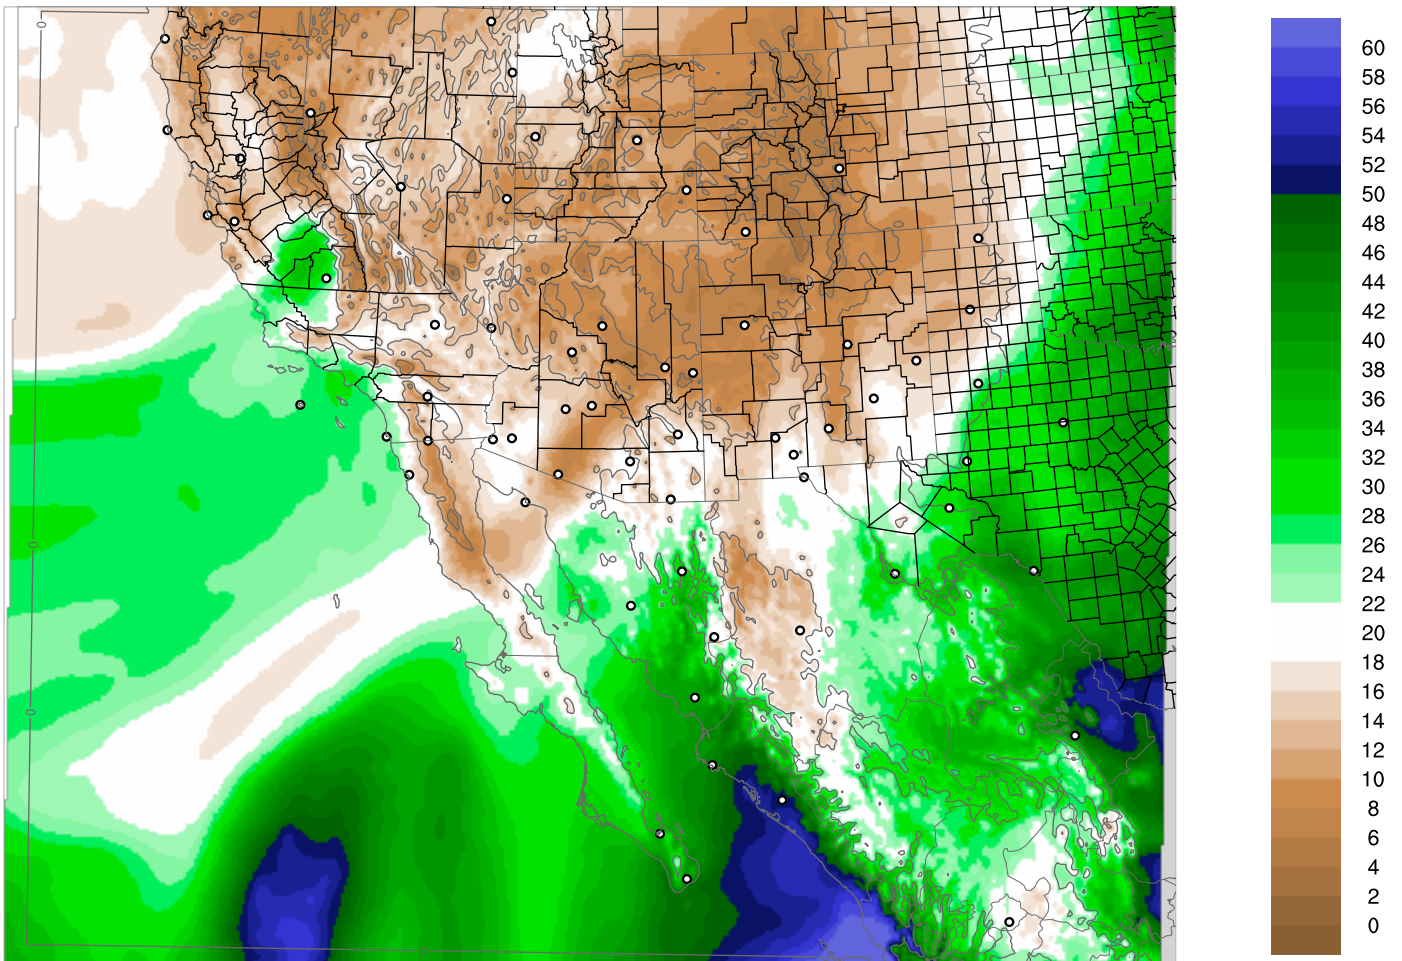

Corrected PWV 21 Sep 2017 11:45 UTC

PWV Error(mm) Obs-Init

Corrected PWV 21 Sep 2017 11:45 UTC

PWV Error(mm) Obs-Init