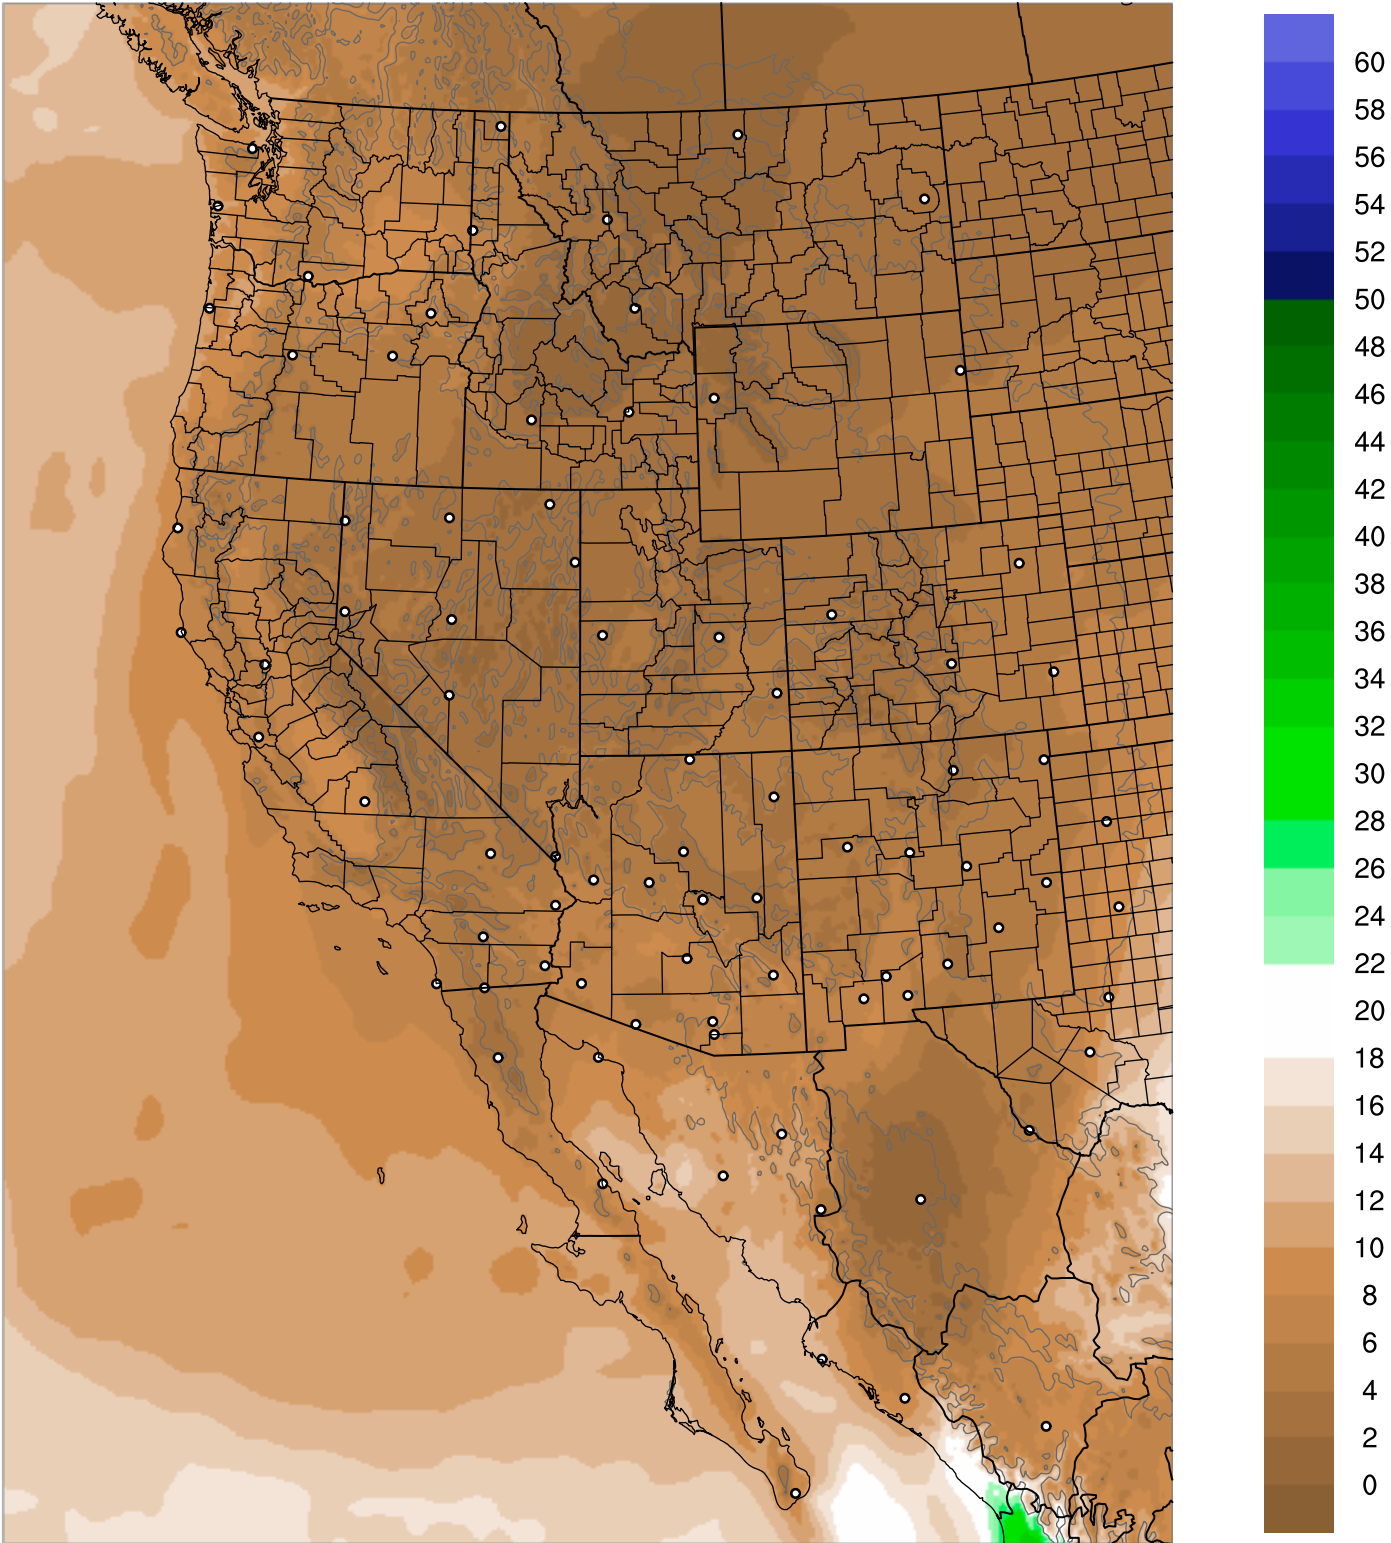

Corrected PWV 19 Feb 2019 11:45 UTC

PWV Error(mm) Obs-Init

Corrected PWV 19 Feb 2019 11:45 UTC

PWV Error(mm) Obs-Init