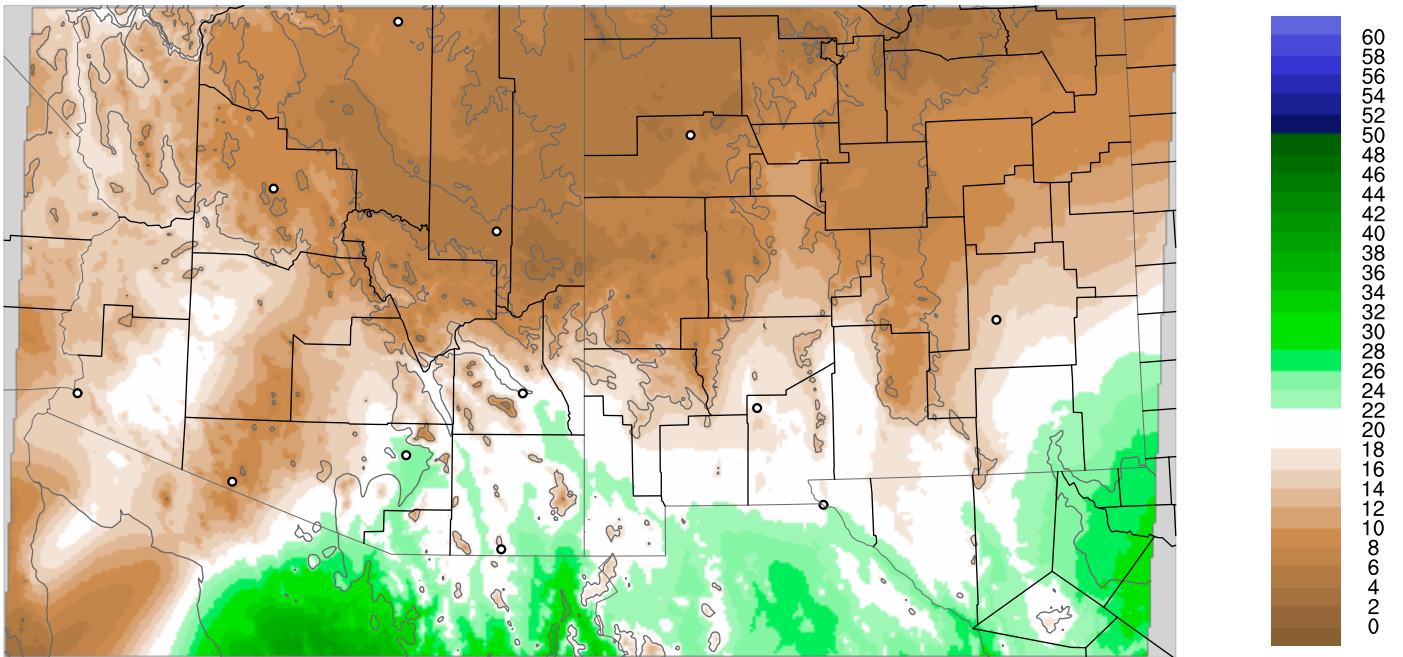

Corrected PWV 19 Sep 2017 14:45 UTC

PWV Error(mm) Obs-Init

Corrected PWV 19 Sep 2017 14:45 UTC

PWV Error(mm) Obs-Init