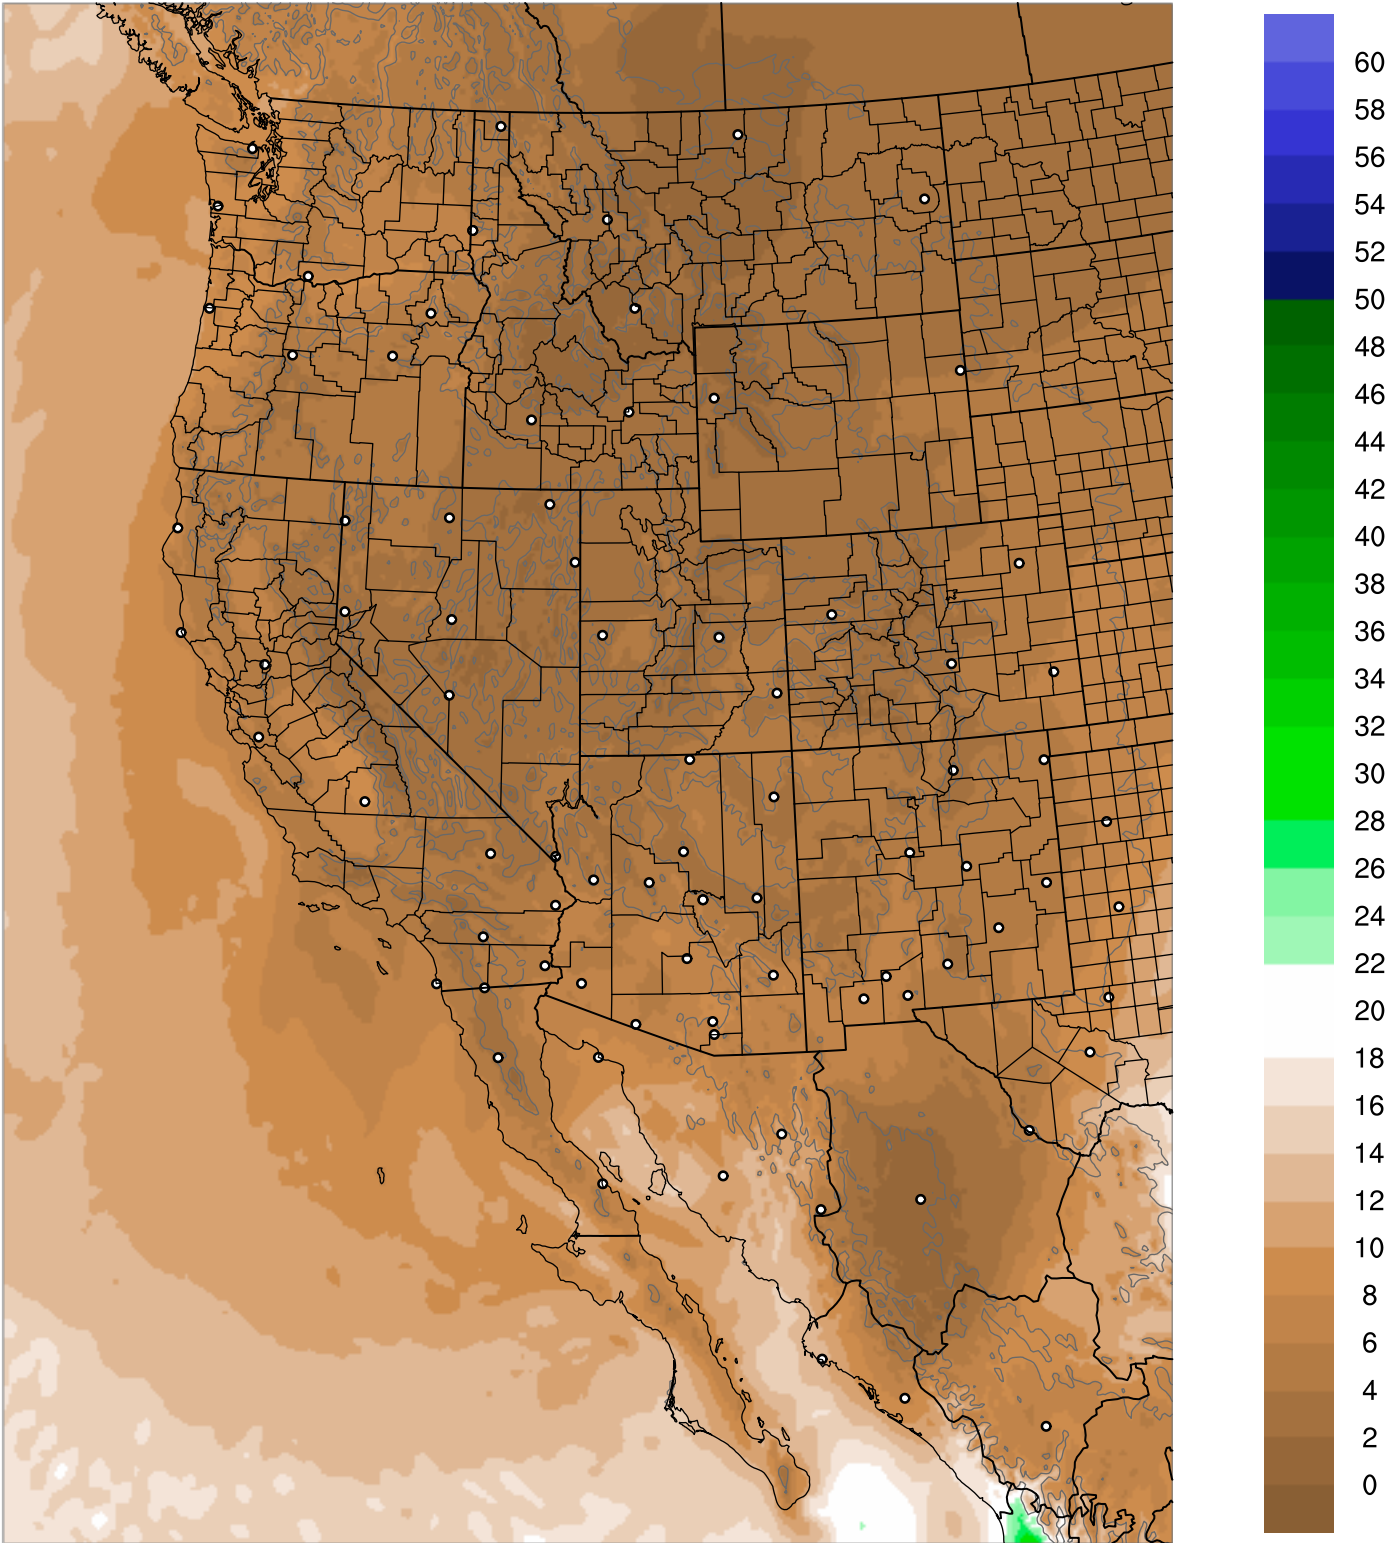

# Corrected PWV 19 Feb 2019 11:45 UTC

Corrected PWV 19 Feb 2019 11:45 UTC

PWV Error(mm) Obs-Init