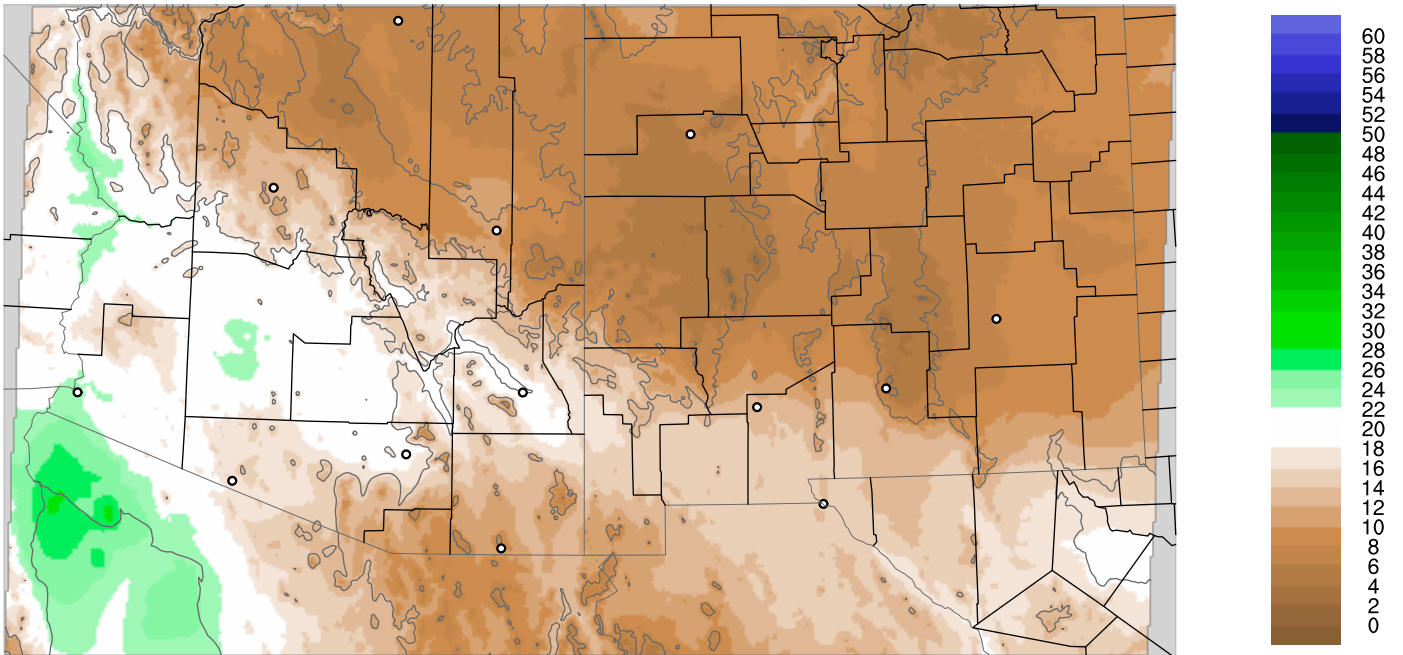

# Corrected PWV 1 Nov 2017 14:45 UTC

PWV Error(mm) Obs-Init

Corrected PWV 1 Nov 2017 14:45 UTC

PWV Error(mm) Obs-Init