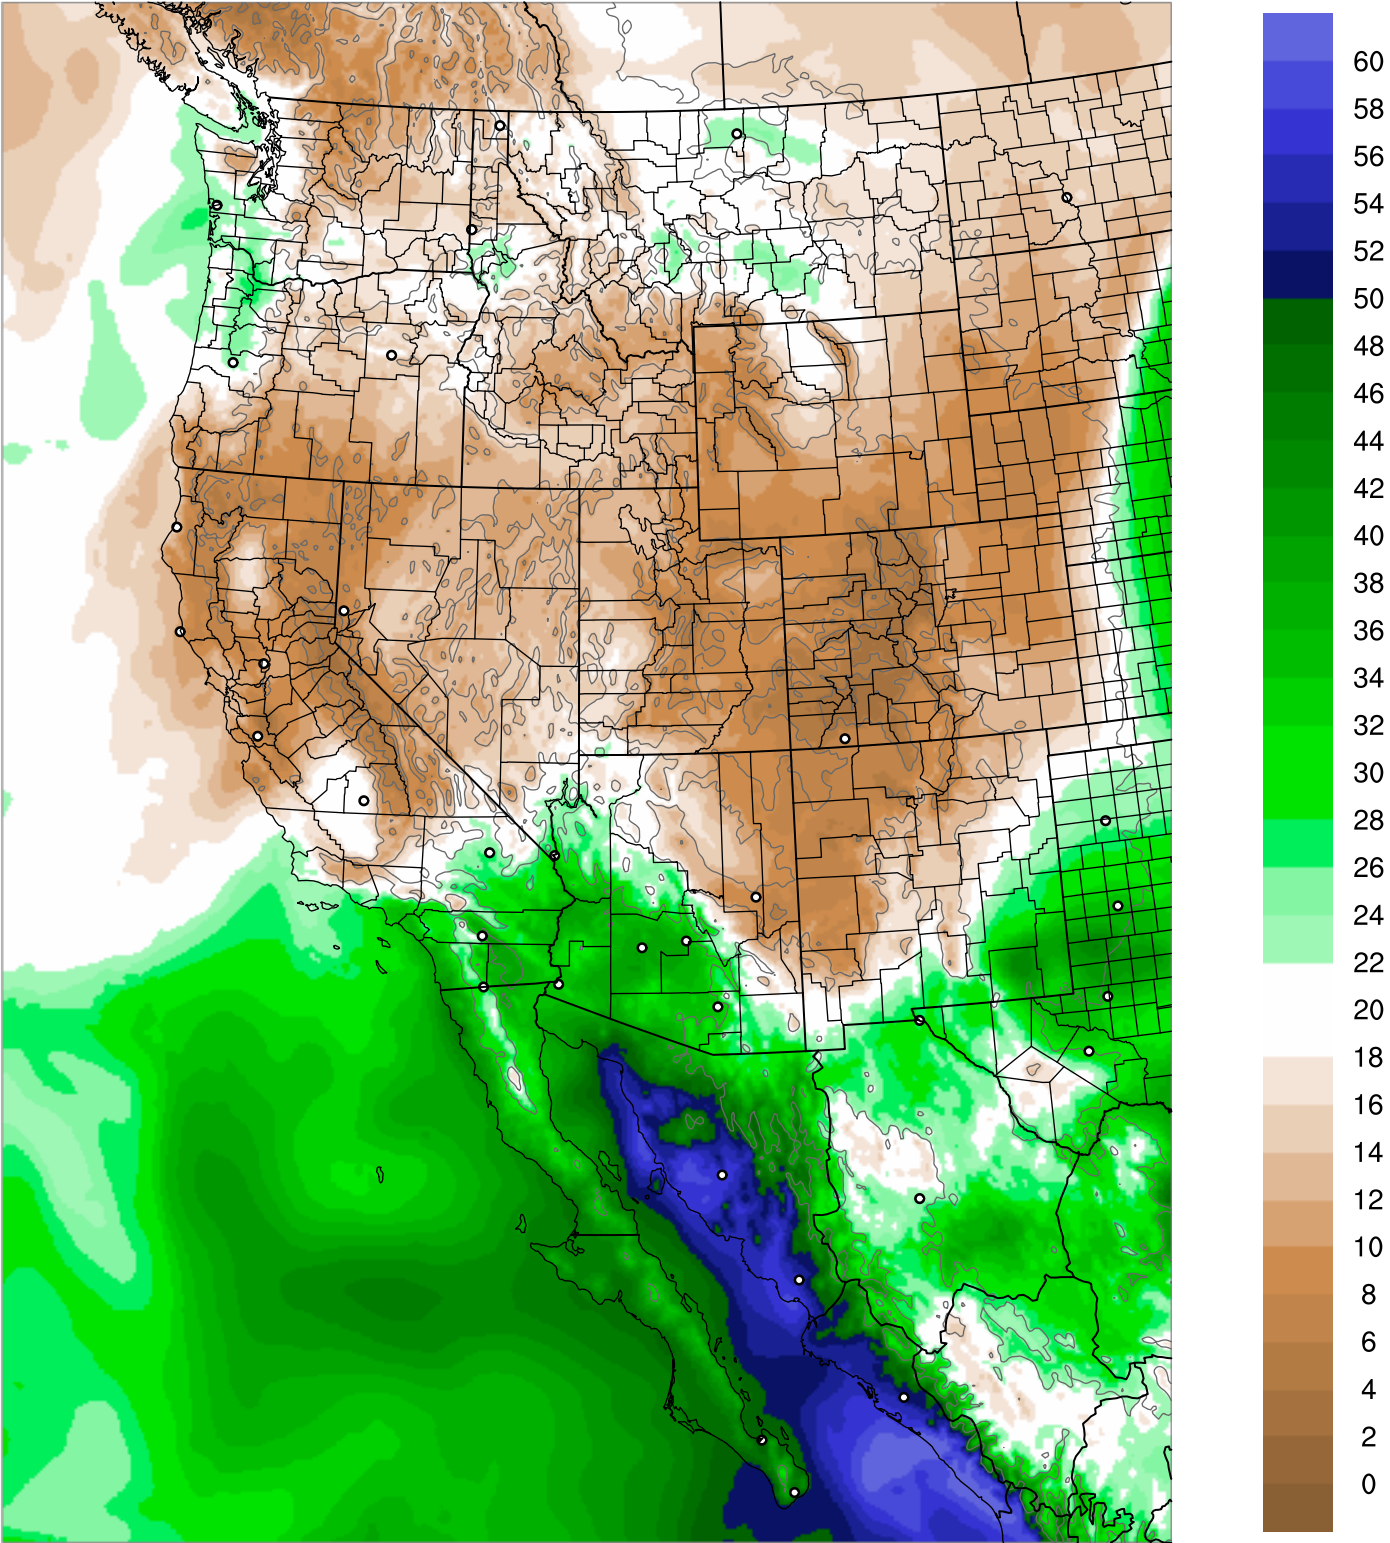

Corrected PWV 20 Aug 2018 11:45 UTC

PWV Error(mm) Obs-Init

Corrected PWV 20 Aug 2018 11:45 UTC

PWV Error(mm) Obs-Init