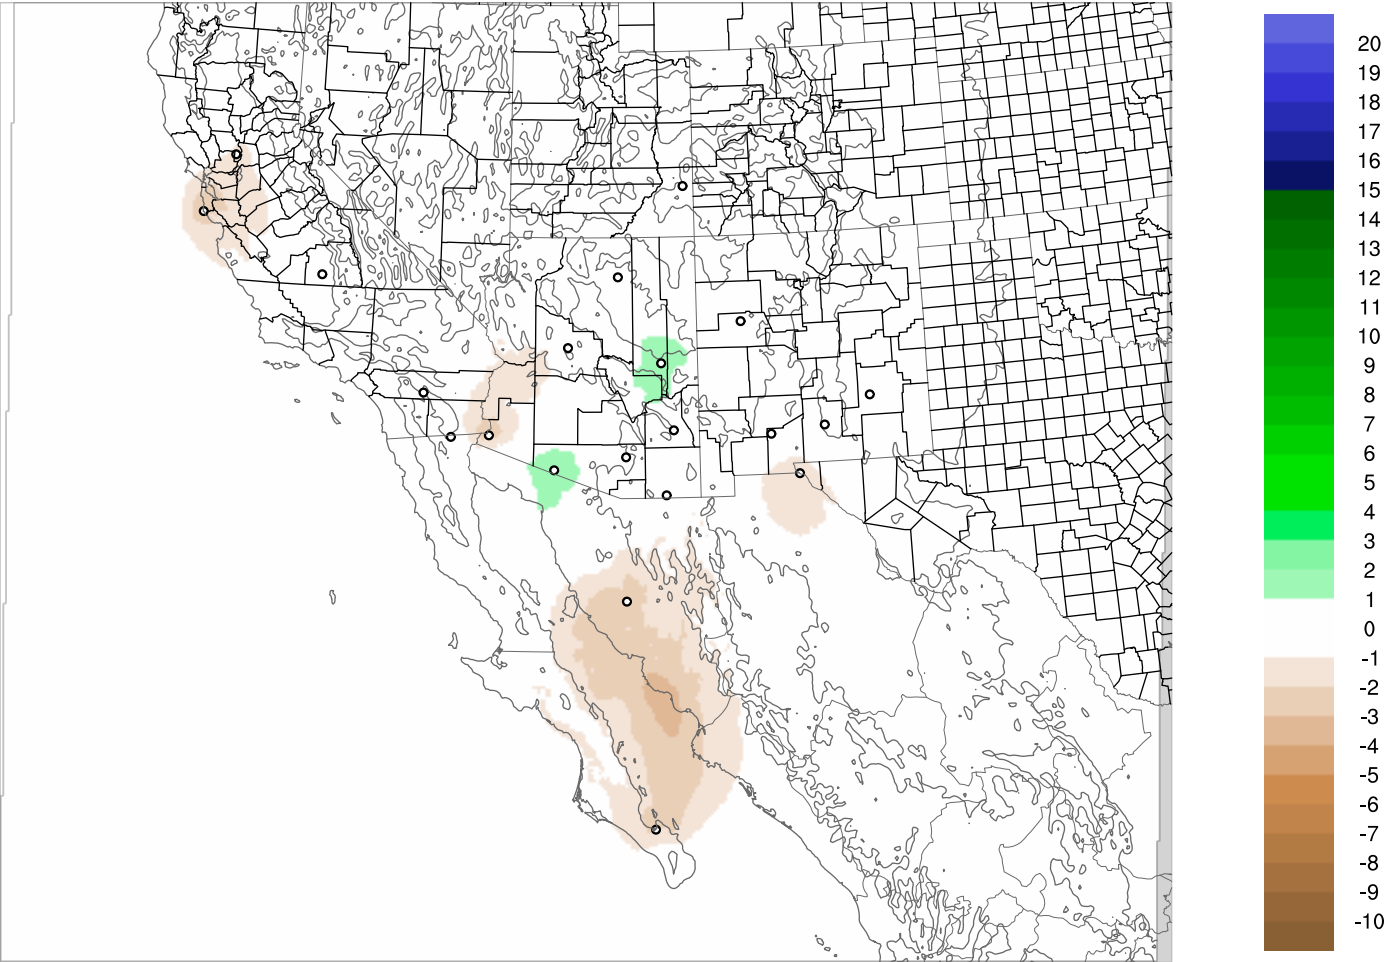

# Corrected PWV 1 Nov 2017 14:45 UTC

PWV Error(mm) Obs-Init

Corrected PWV 1 Nov 2017 14:45 UTC

PWV Error(mm) Obs-Init