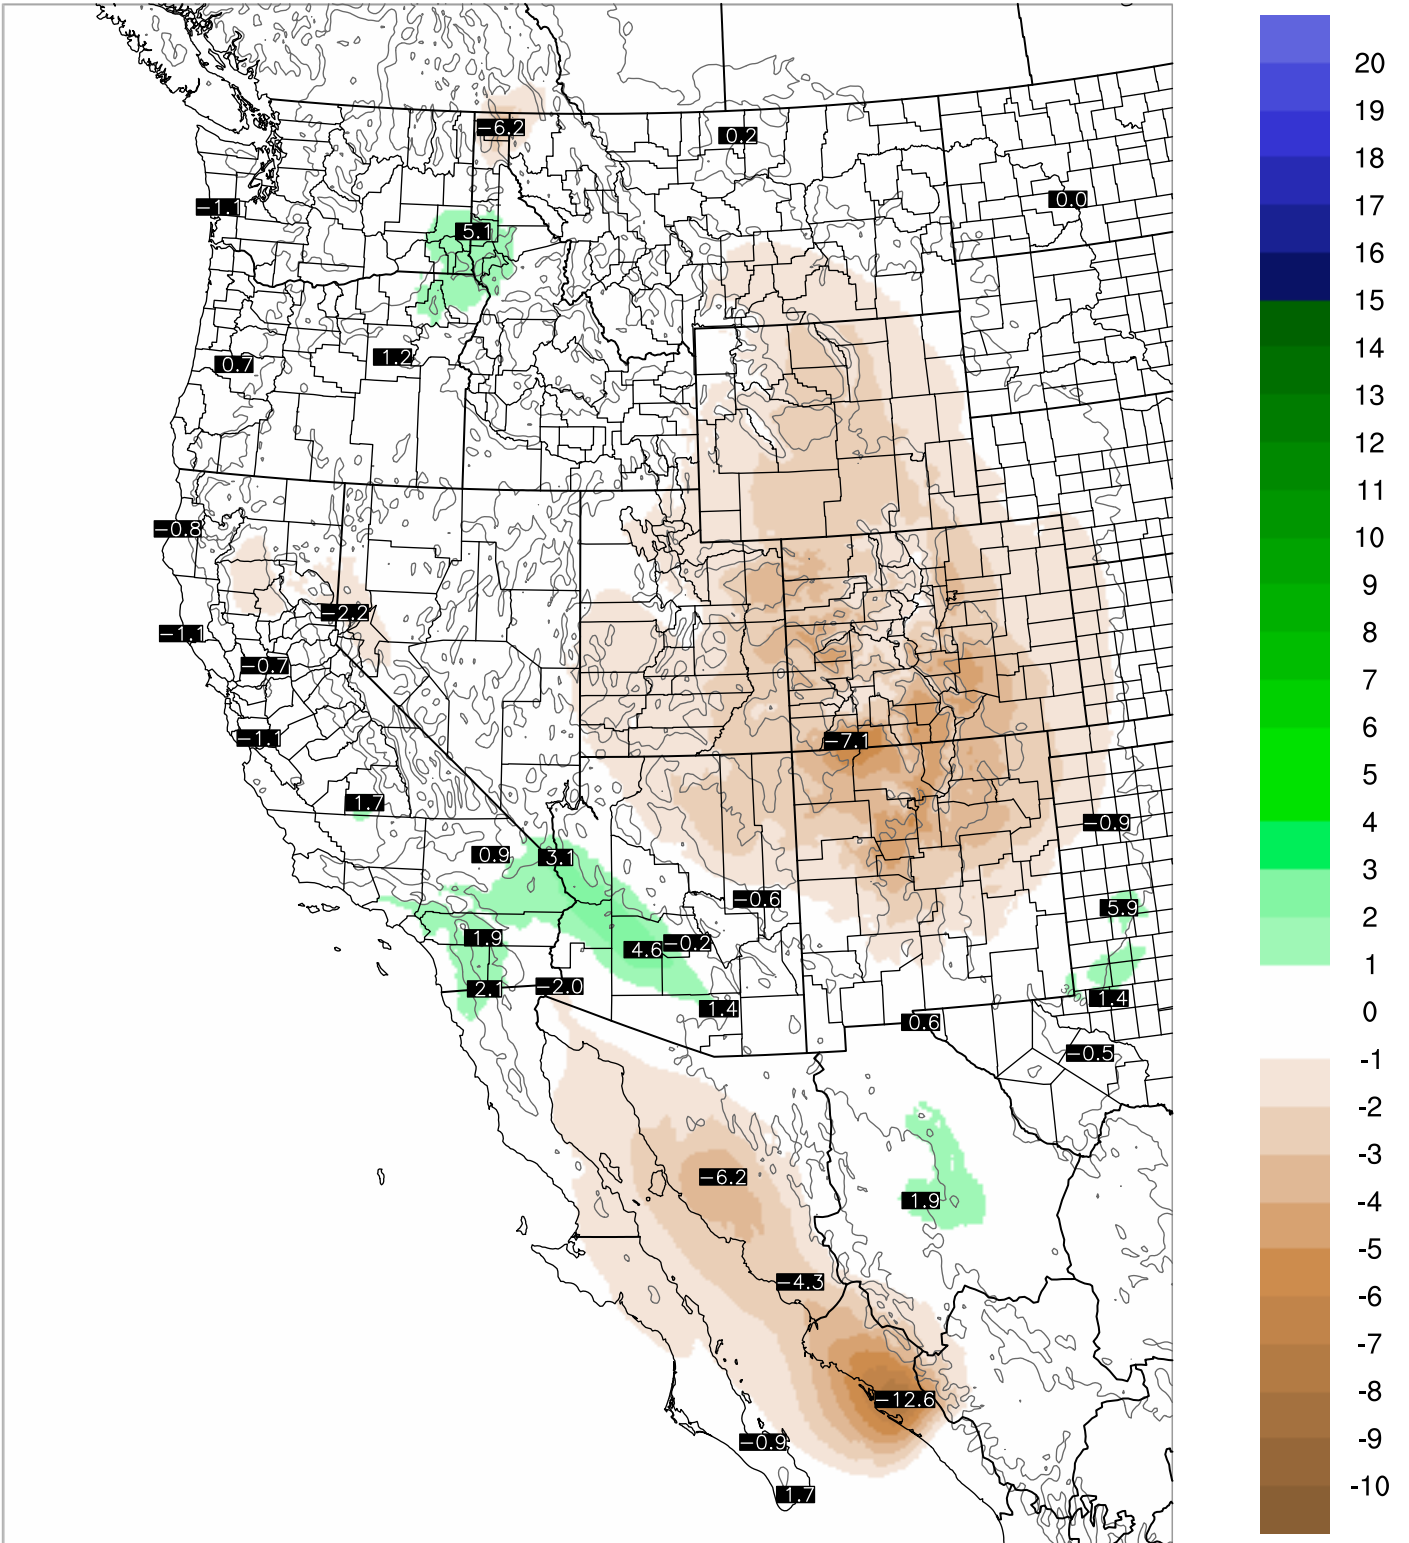

Corrected PWV 20 Aug 2018 11:45 UTC

PWV Error(mm) Obs-Init

Corrected PWV 20 Aug 2018 11:45 UTC

PWV Error(mm) Obs-Init