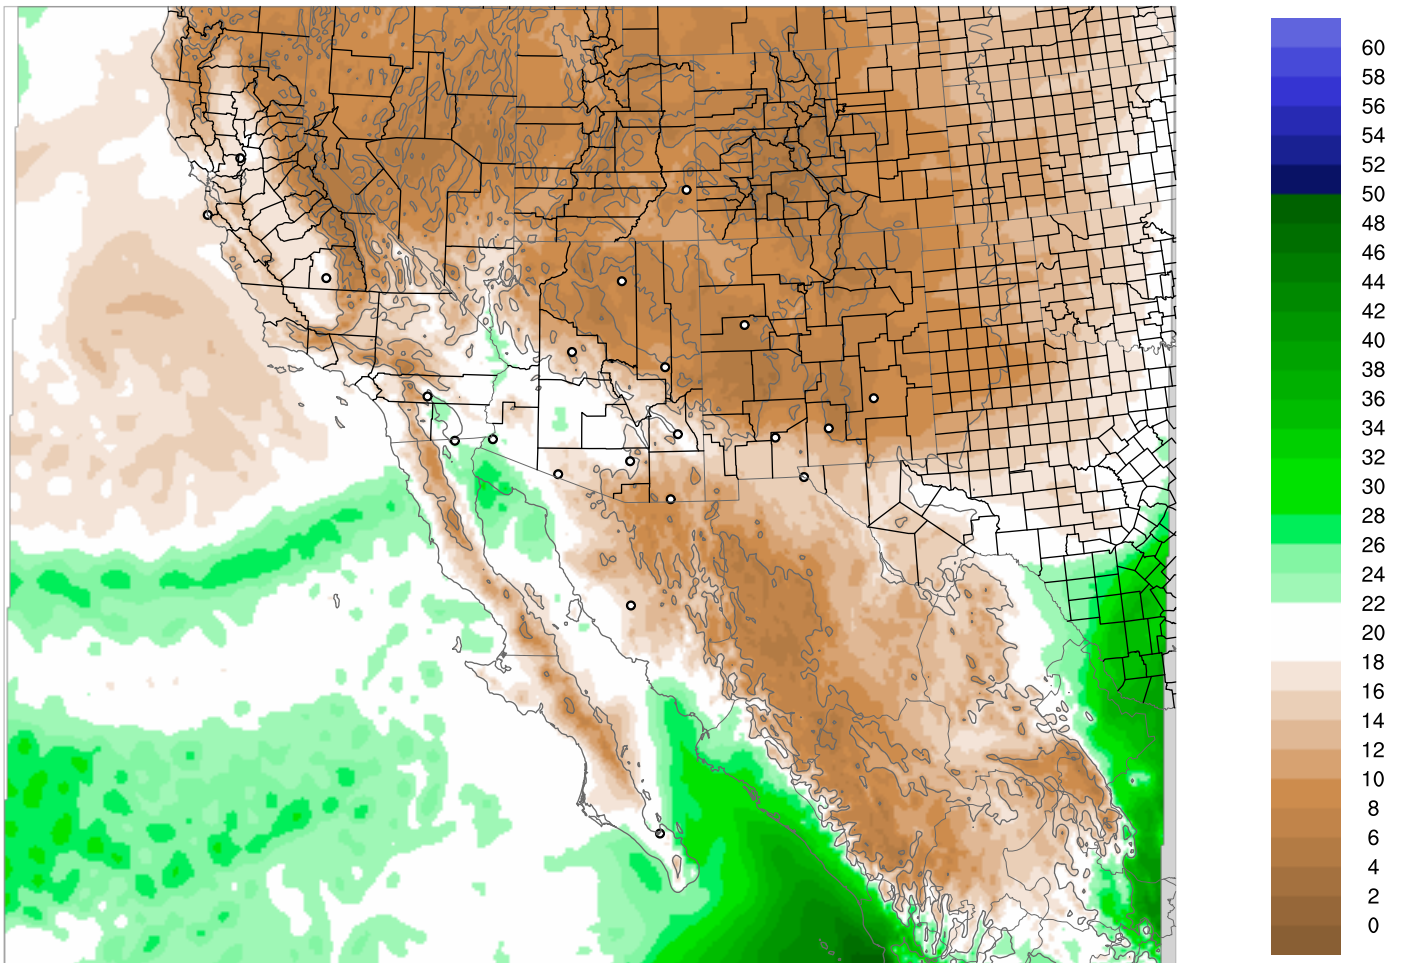

# Corrected PWV 1 Nov 2017 14:45 UTC

PWV Error(mm) Obs-Init

Corrected PWV 1 Nov 2017 14:45 UTC

PWV Error(mm) Obs-Init