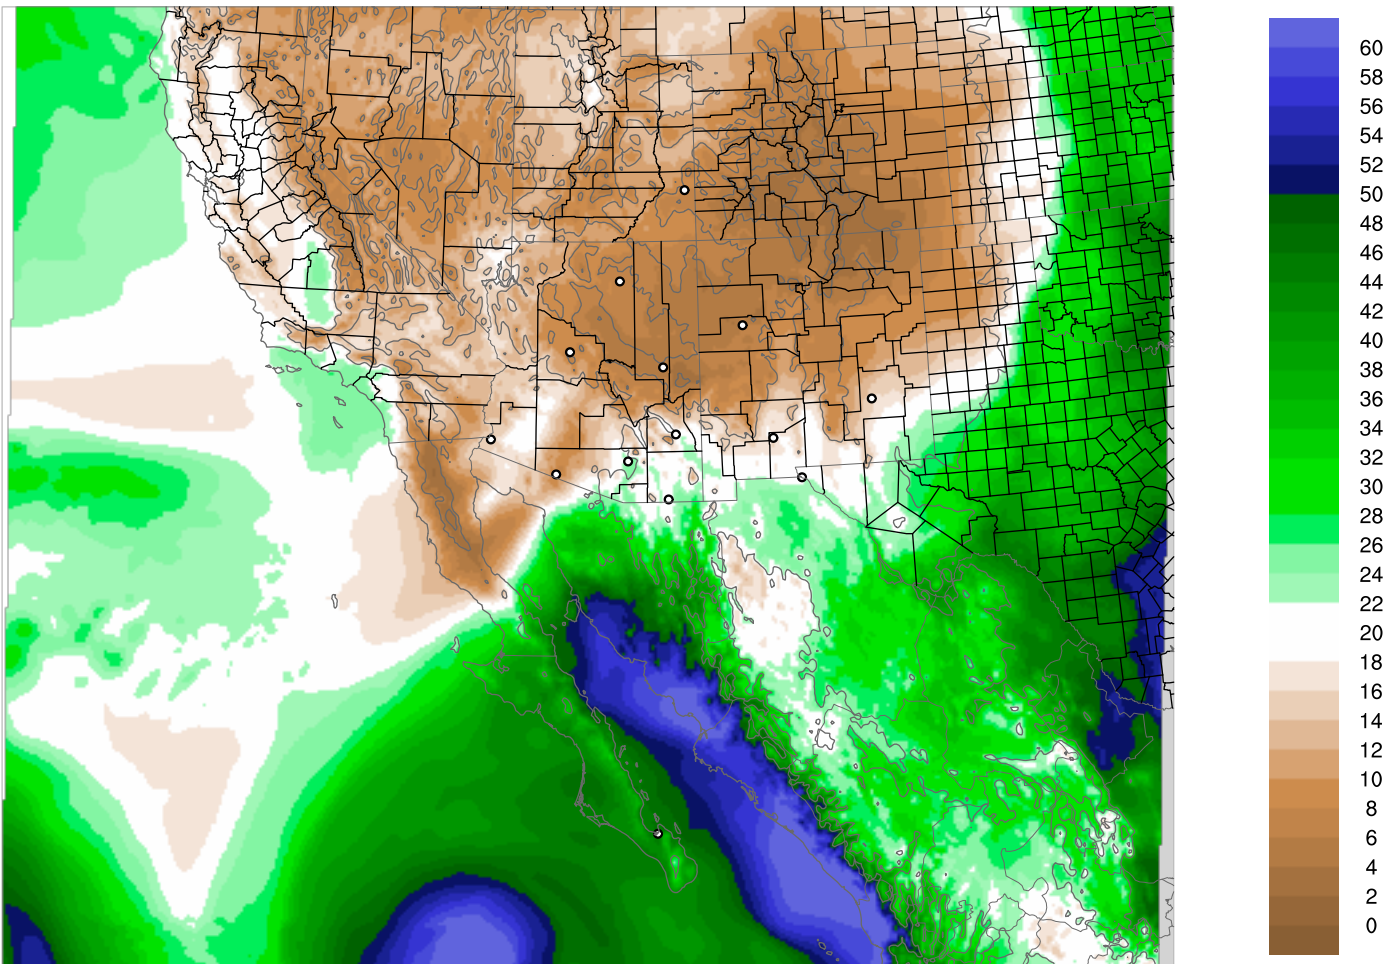

Corrected PWV 19 Sep 2017 14:45 UTC

PWV Error(mm) Obs-Init

Corrected PWV 19 Sep 2017 14:45 UTC

PWV Error(mm) Obs-Init