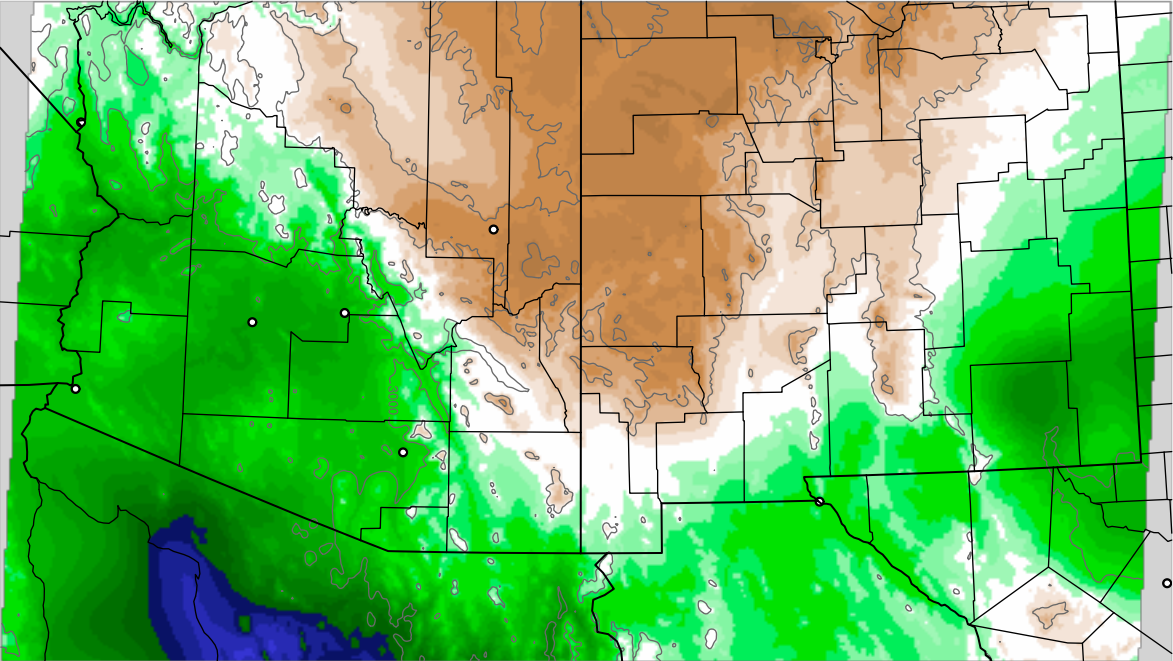

Corrected PWV 20 Aug 2018 11:45 UTC

PWV Error(mm) Obs-Init

Corrected PWV 20 Aug 2018 11:45 UTC

PWV Error(mm) Obs-Init