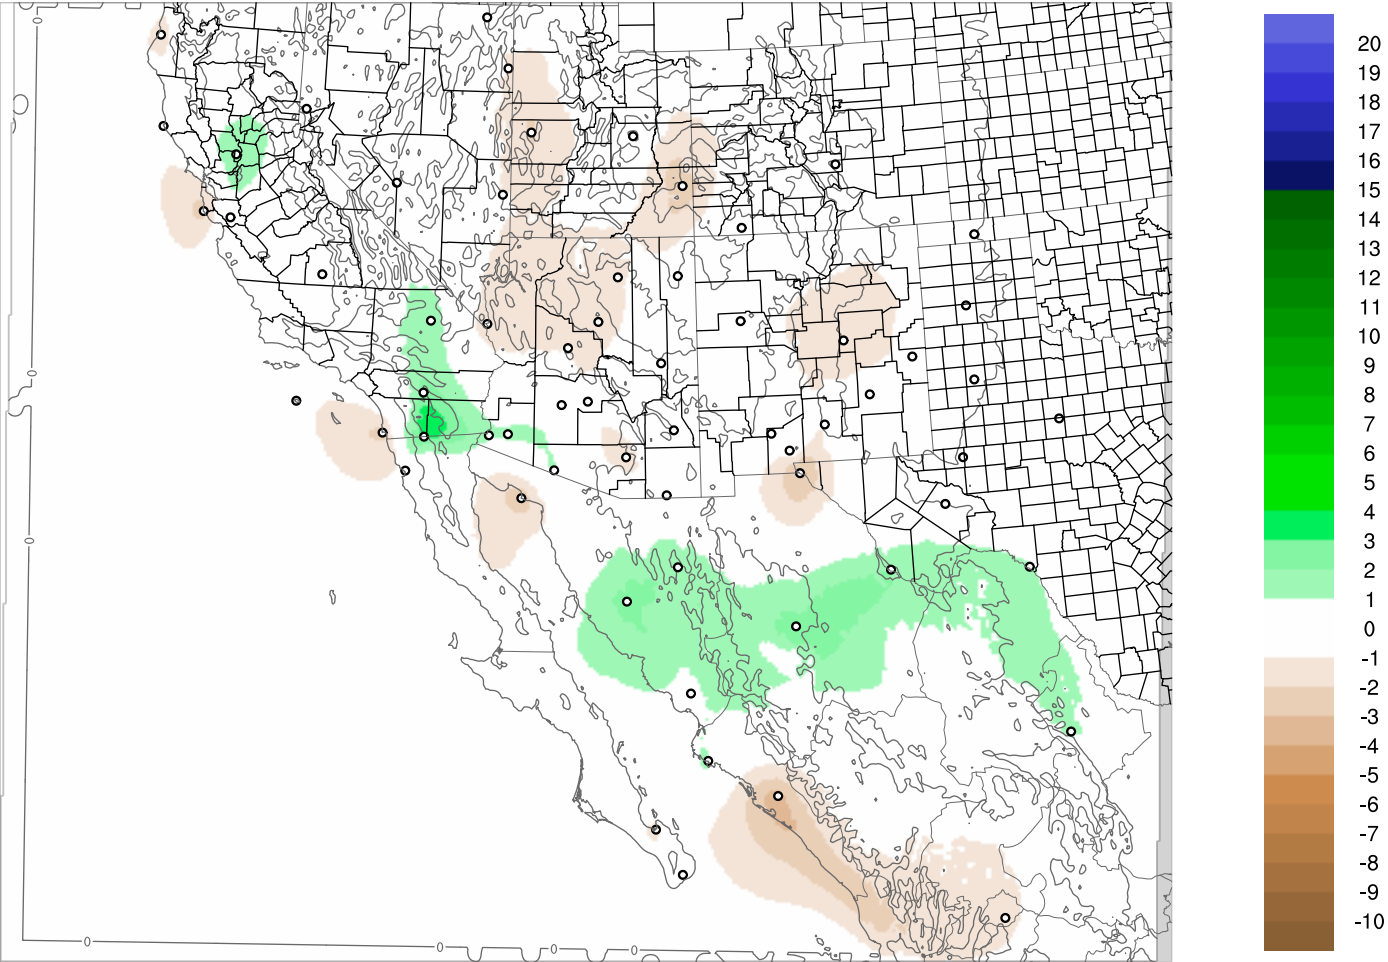

# Corrected PWV 11 Sep 2017 11:45 UTC

PWV Error(mm) Obs-Init

Corrected PWV 11 Sep 2017 11:45 UTC

PWV Error(mm) Obs-Init