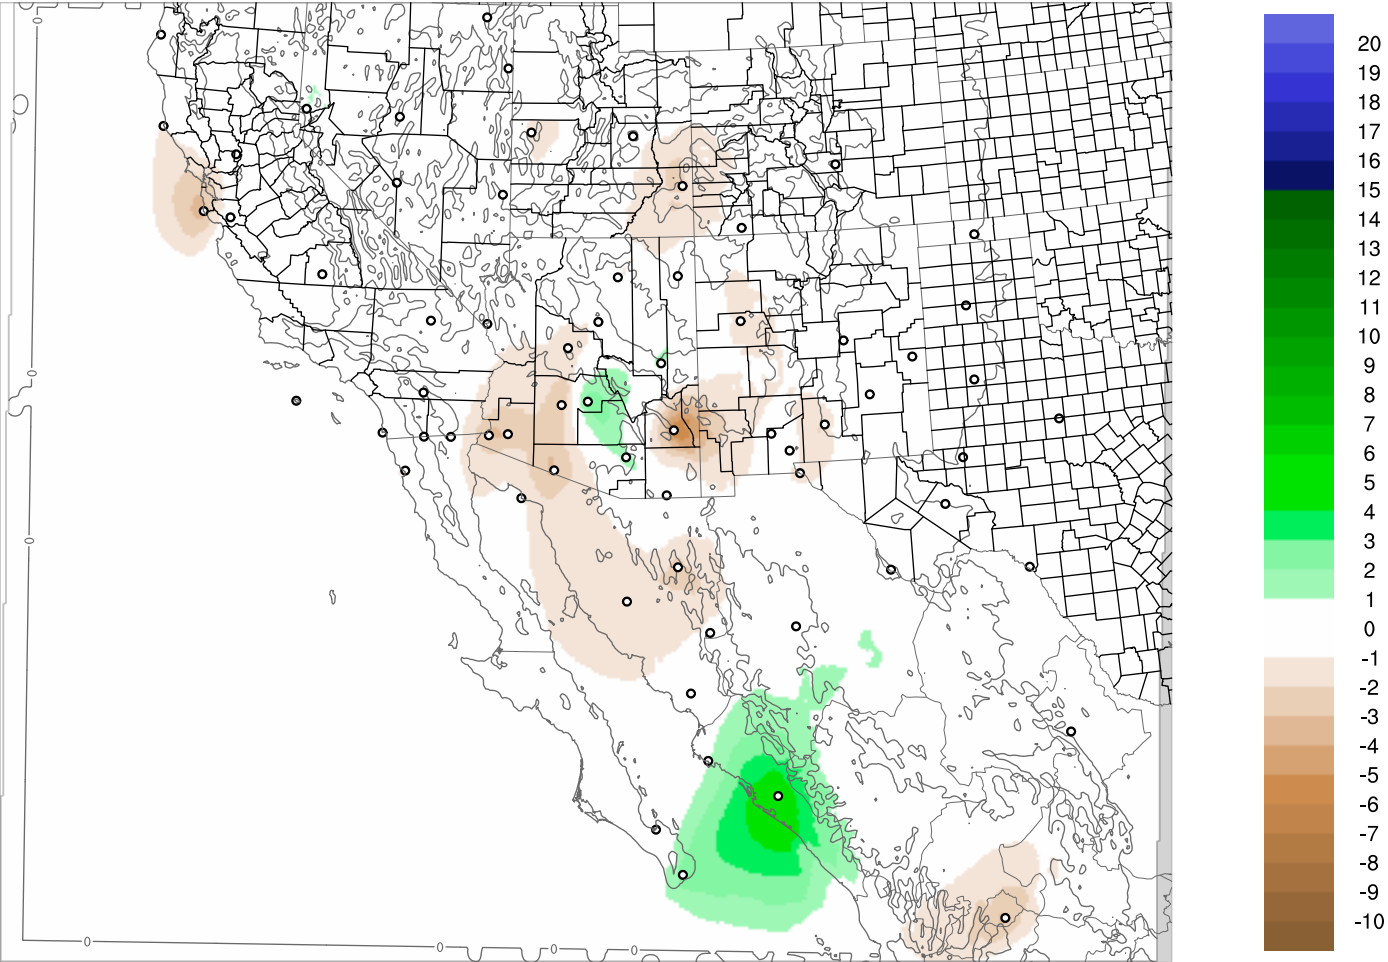

Corrected PWV 4 Oct 2017 11:45 UTC

PWV Error(mm) Obs-Init

Corrected PWV 4 Oct 2017 11:45 UTC

PWV Error(mm) Obs-Init