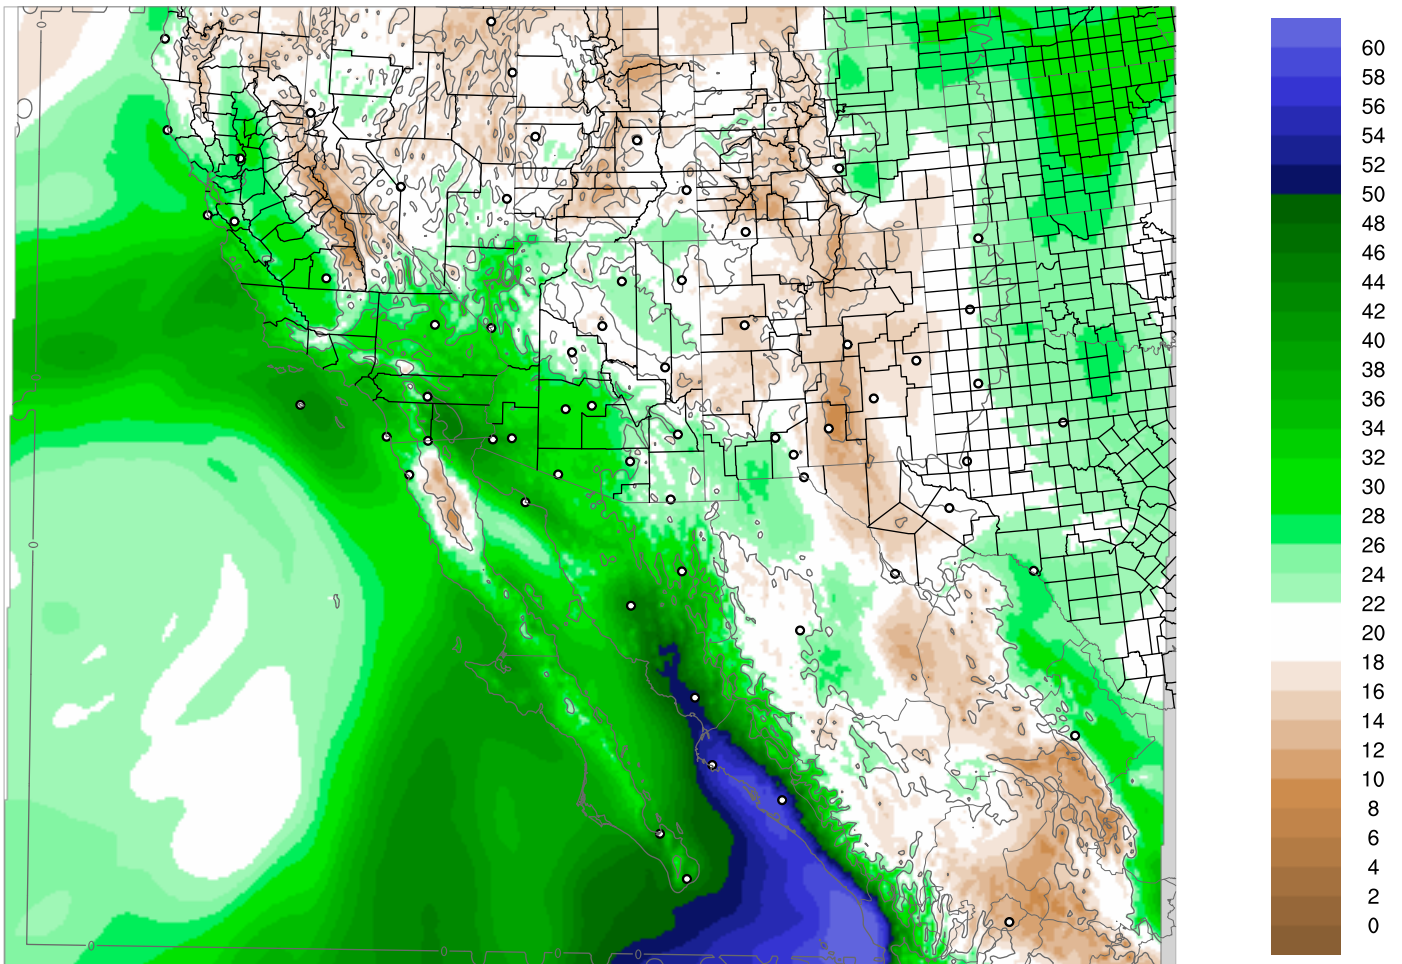

# Corrected PWV 11 Sep 2017 11:45 UTC

PWV Error(mm) Obs-Init

Corrected PWV 11 Sep 2017 11:45 UTC

PWV Error(mm) Obs-Init