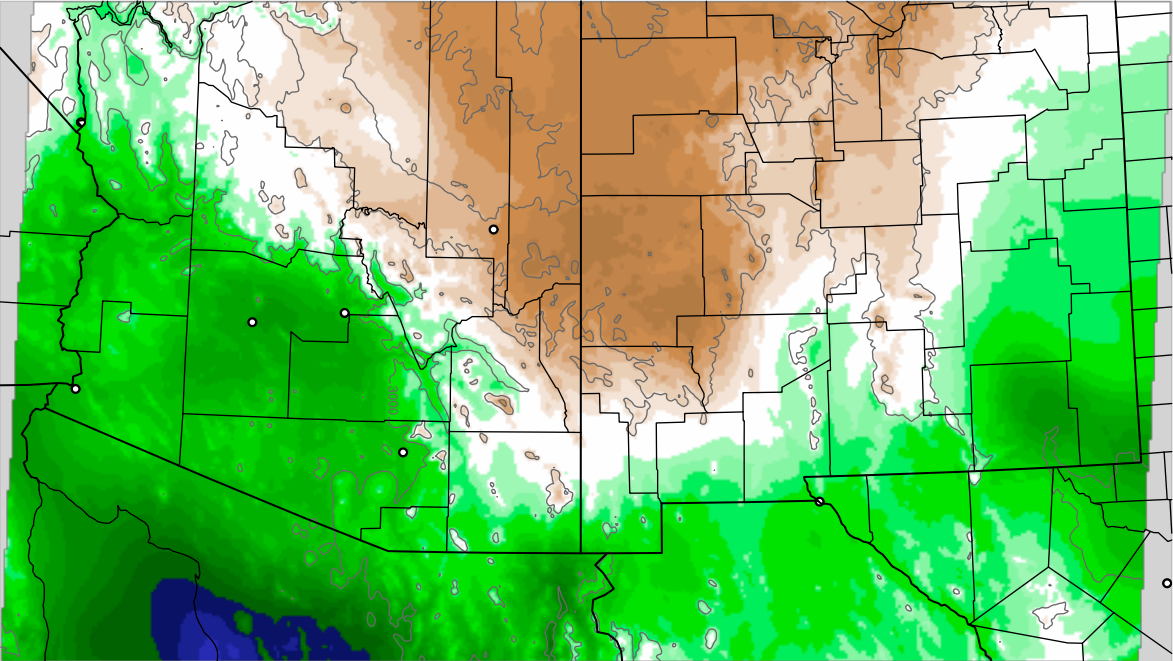

# Corrected PWV 20 Aug 2018 11:45 UTC

Corrected PWV 20 Aug 2018 11:45 UTC

PWV Error(mm) Obs-Init