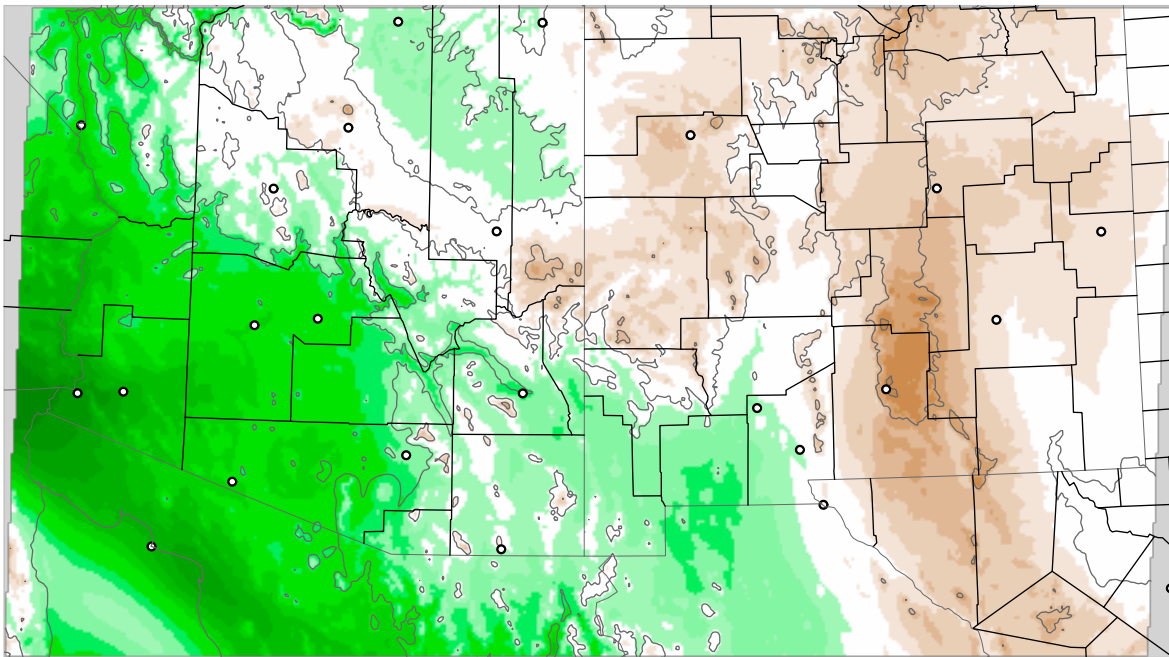

# Corrected PWV 11 Sep 2017 11:45 UTC

PWV Error(mm) Obs-Init

Corrected PWV 11 Sep 2017 11:45 UTC

PWV Error(mm) Obs-Init