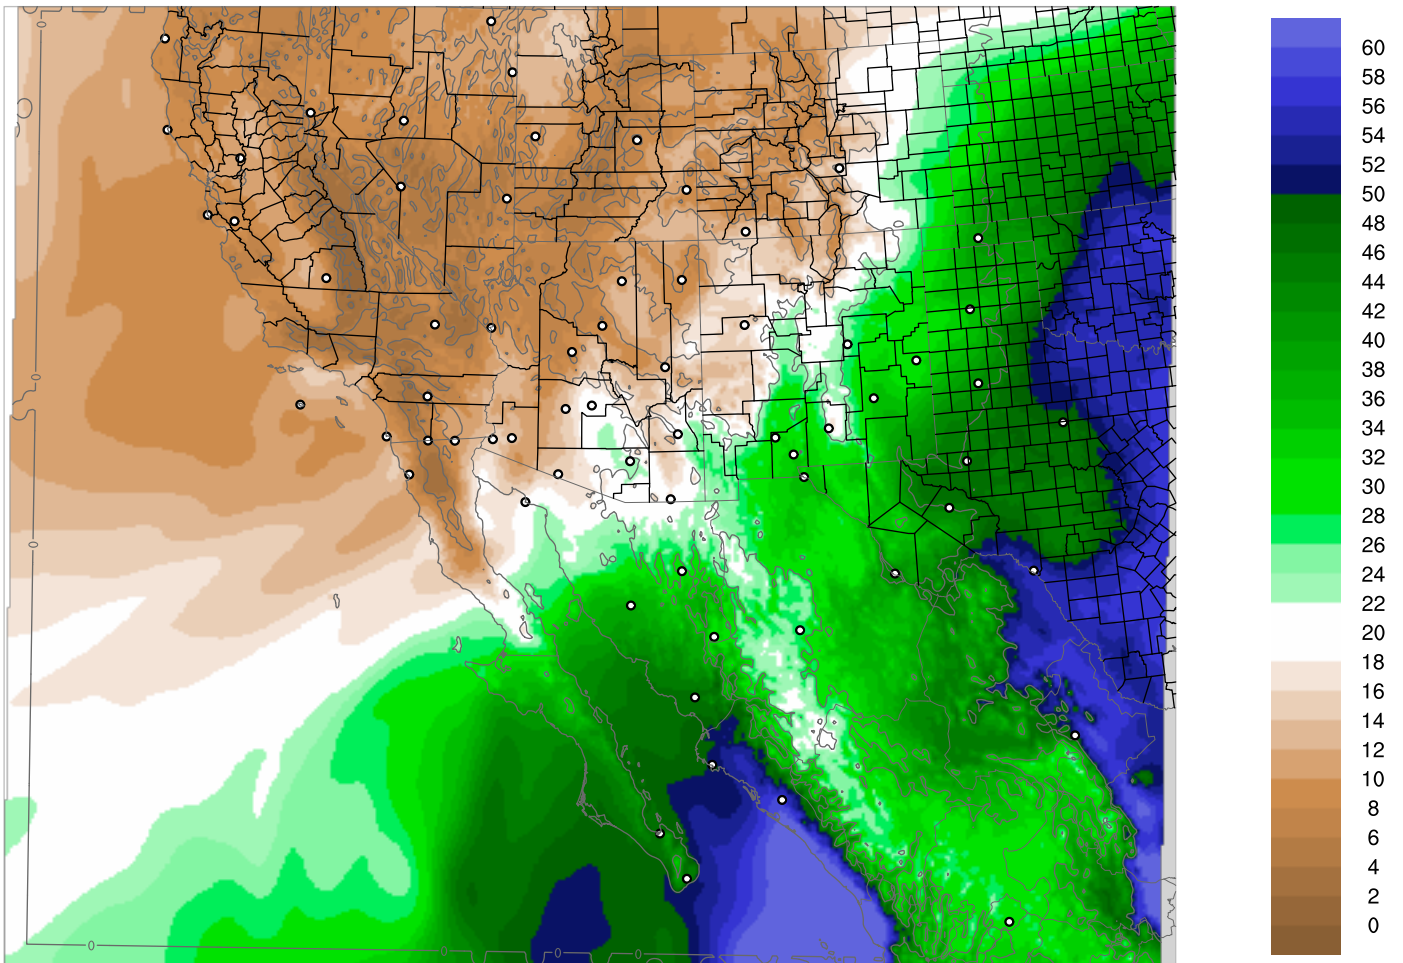

Corrected PWV 4 Oct 2017 11:45 UTC

PWV Error(mm) Obs-Init

Corrected PWV 4 Oct 2017 11:45 UTC

PWV Error(mm) Obs-Init