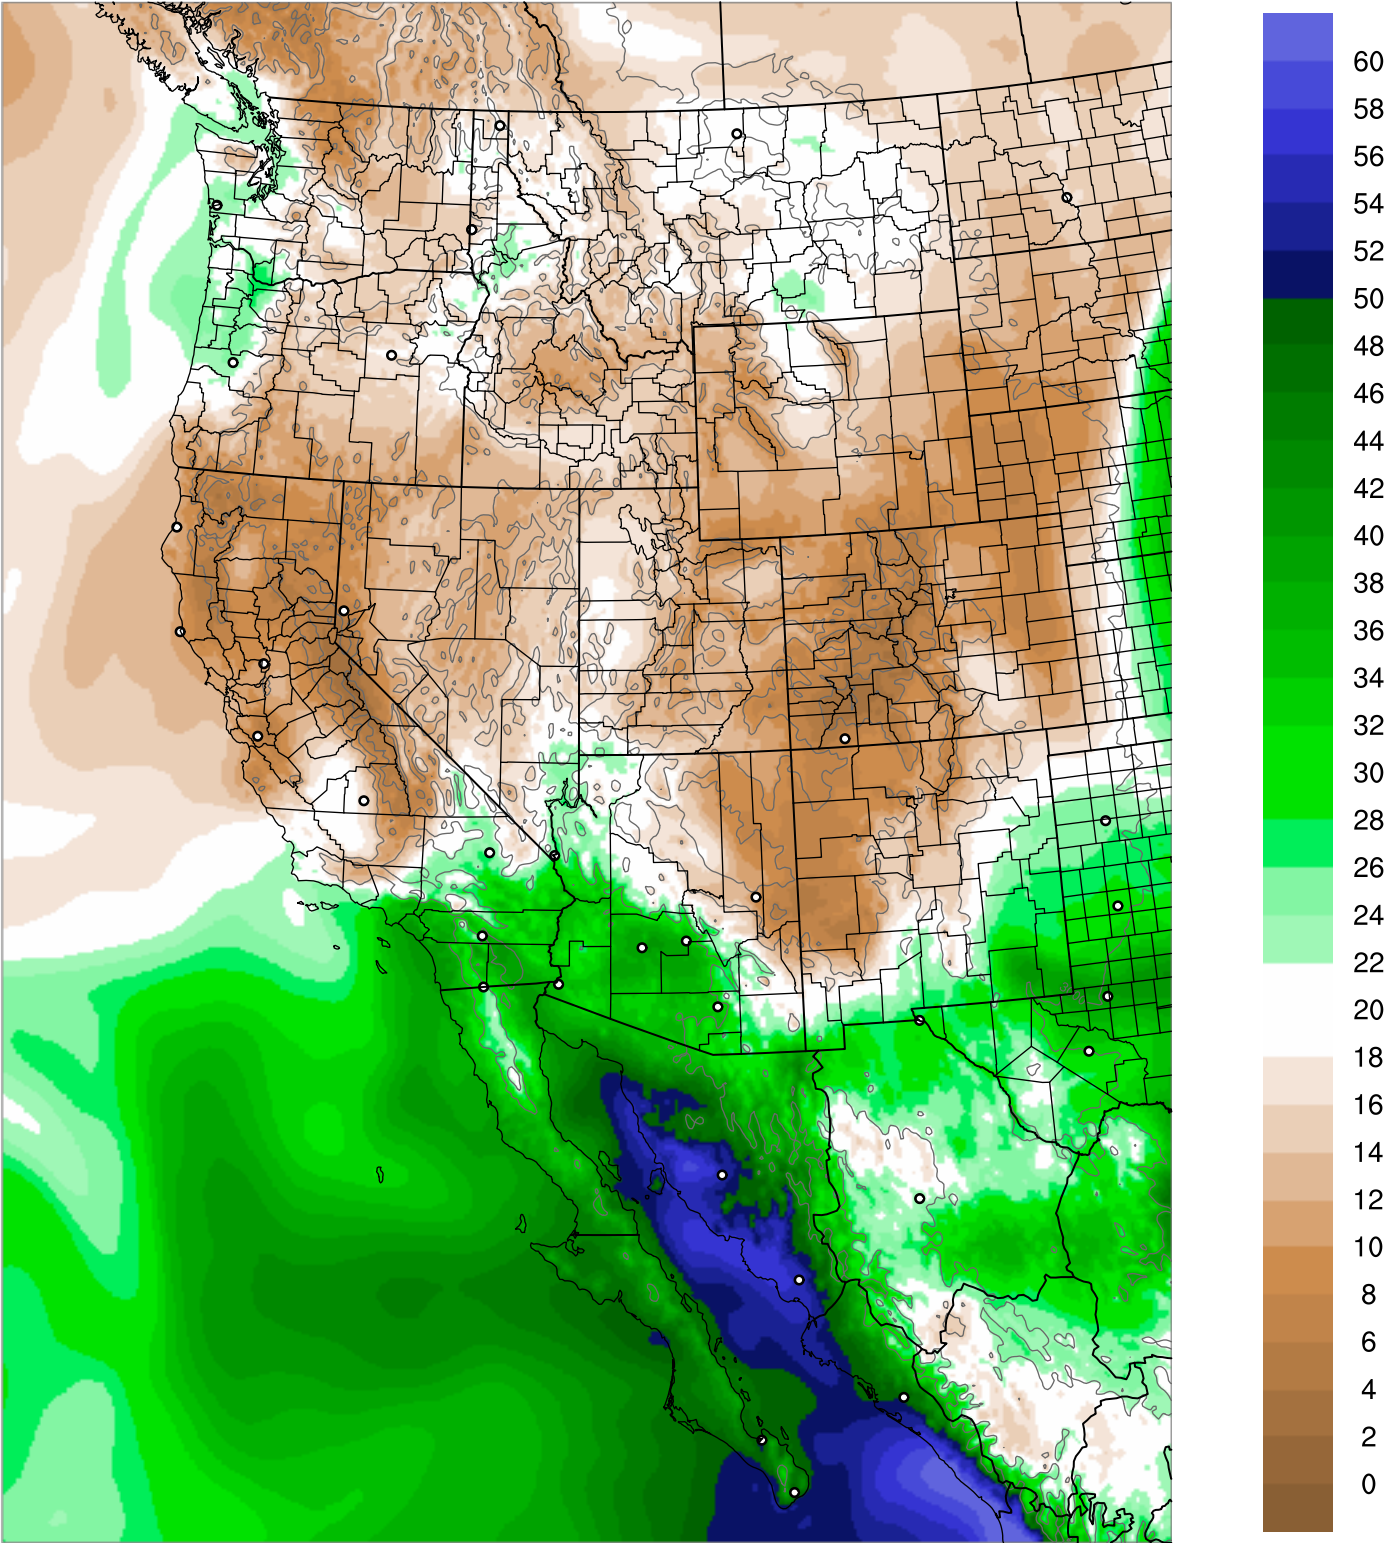

# Corrected PWV 20 Aug 2018 11:45 UTC

Corrected PWV 20 Aug 2018 11:45 UTC

PWV Error(mm) Obs-Init