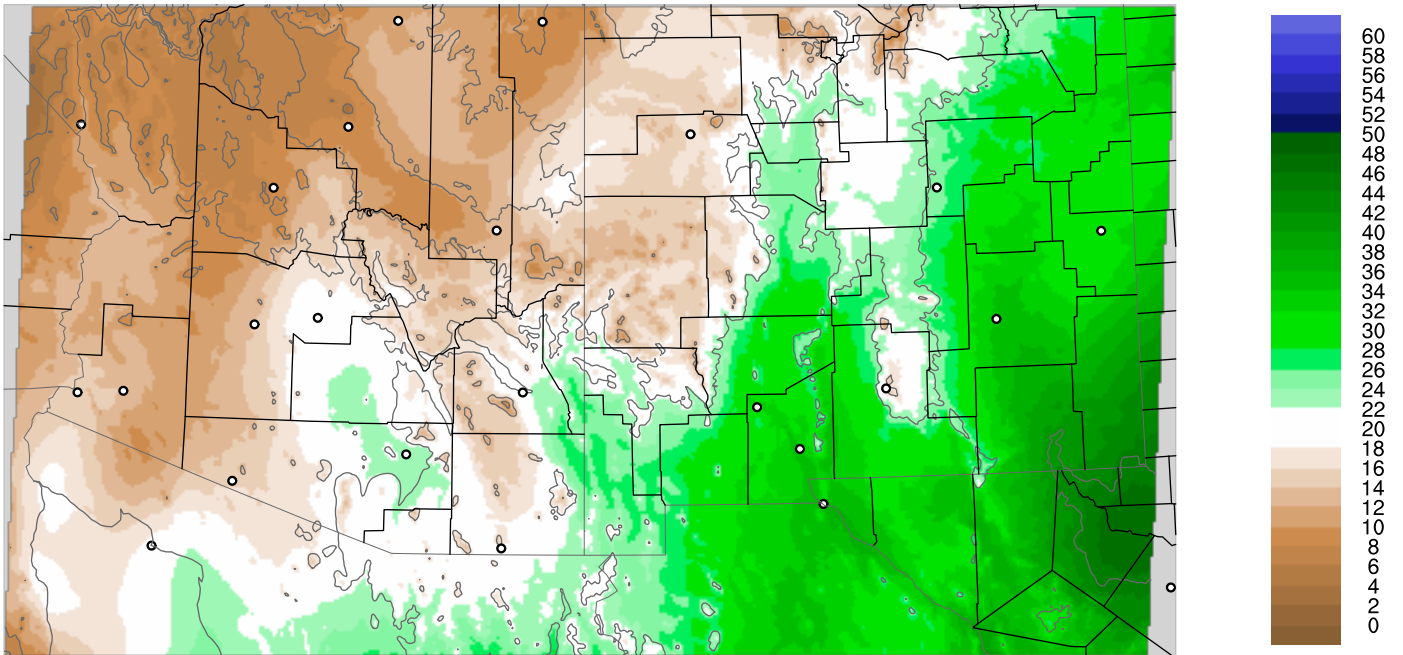

Corrected PWV 4 Oct 2017 11:45 UTC

PWV Error(mm) Obs-Init

Corrected PWV 4 Oct 2017 11:45 UTC

PWV Error(mm) Obs-Init