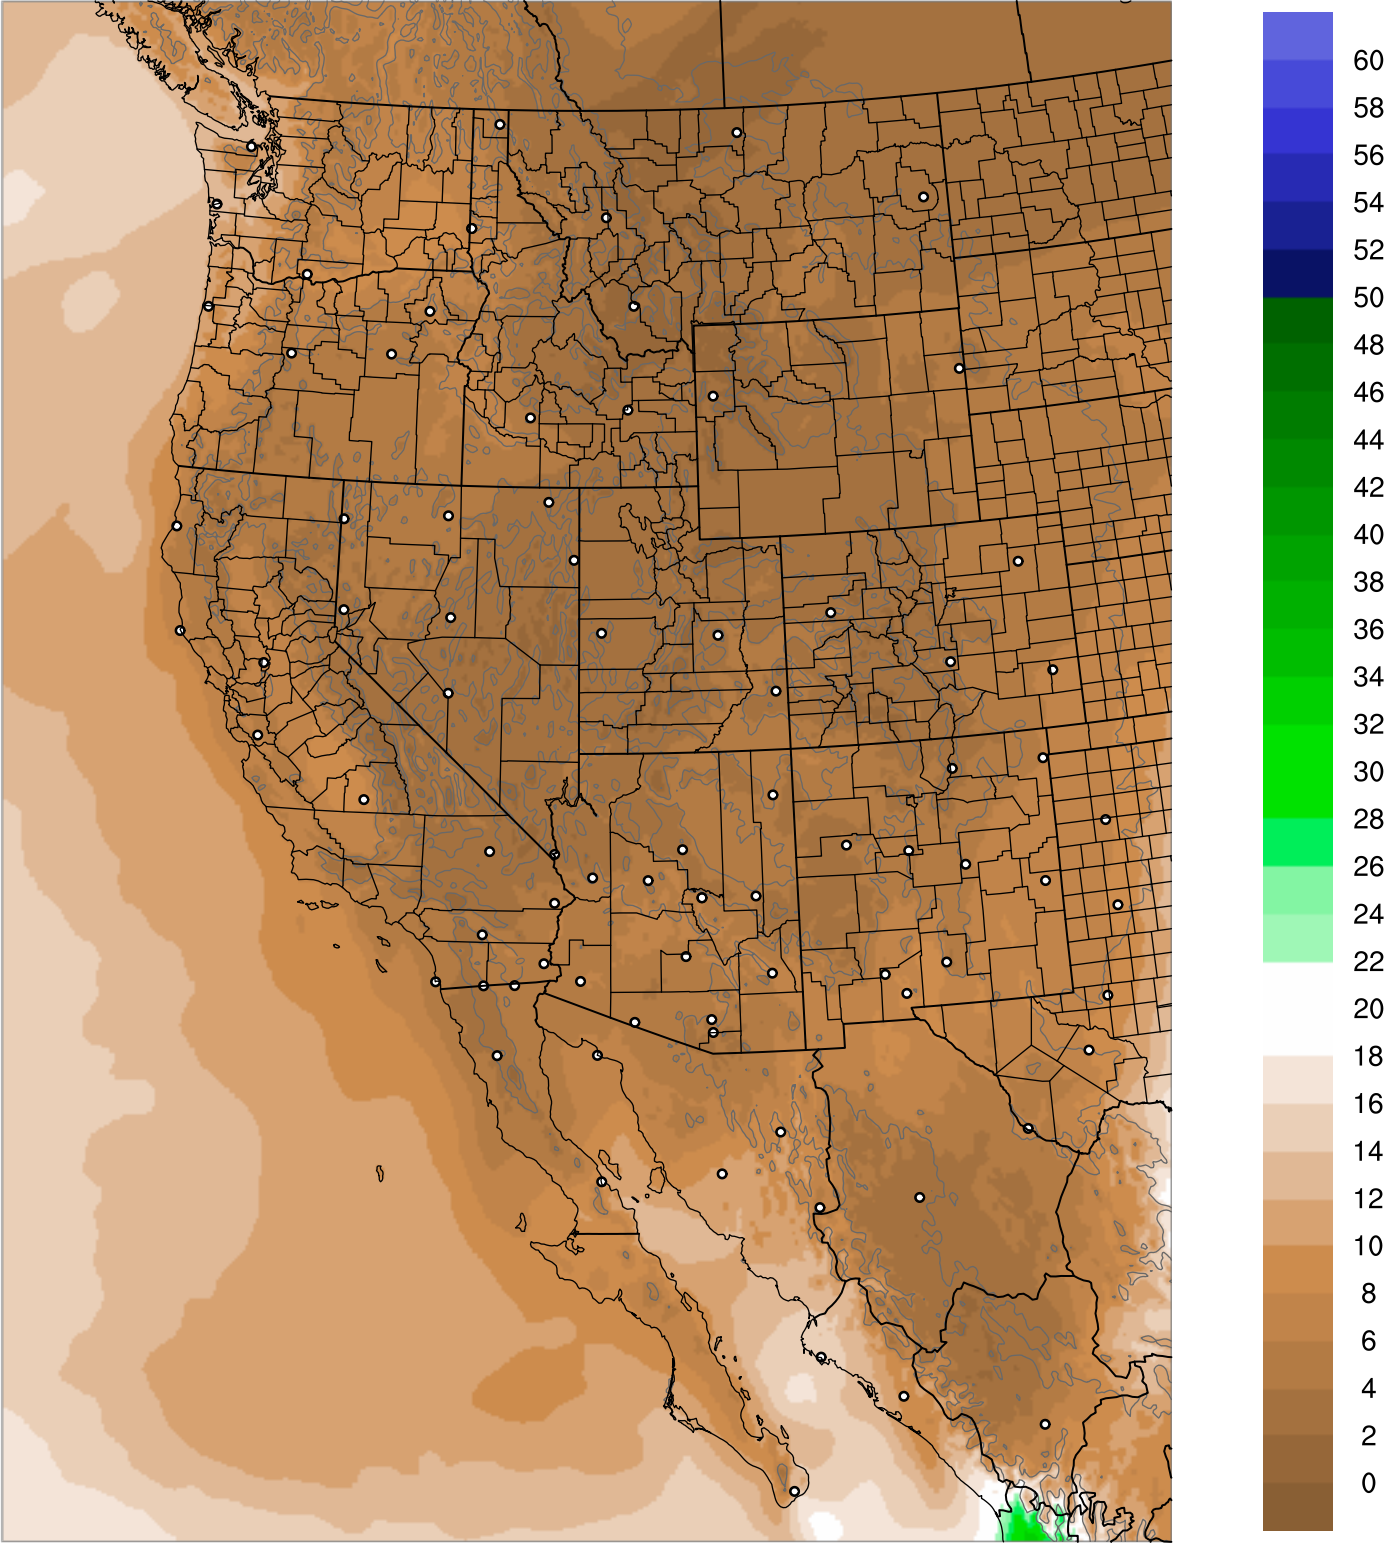

Corrected PWV 19 Feb 2019 17:45 UTC

PWV Error(mm) Obs-Init

Corrected PWV 19 Feb 2019 17:45 UTC

PWV Error(mm) Obs-Init