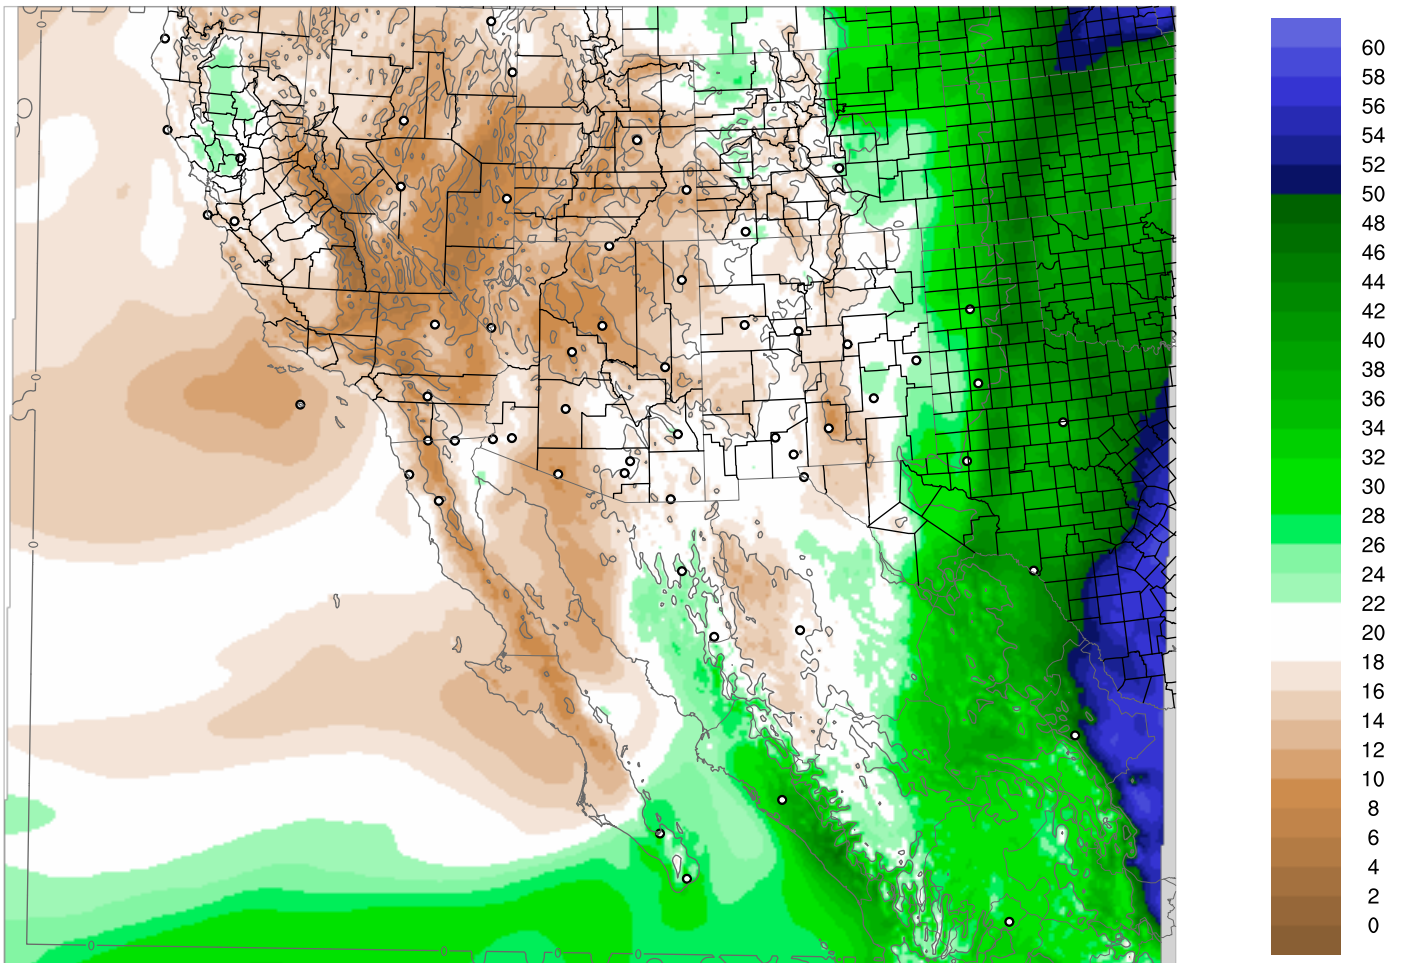

Corrected PWV 17 Jun 2018 23:45 UTC

PWV Error(mm) Obs-Init

Corrected PWV 17 Jun 2018 23:45 UTC

PWV Error(mm) Obs-Init