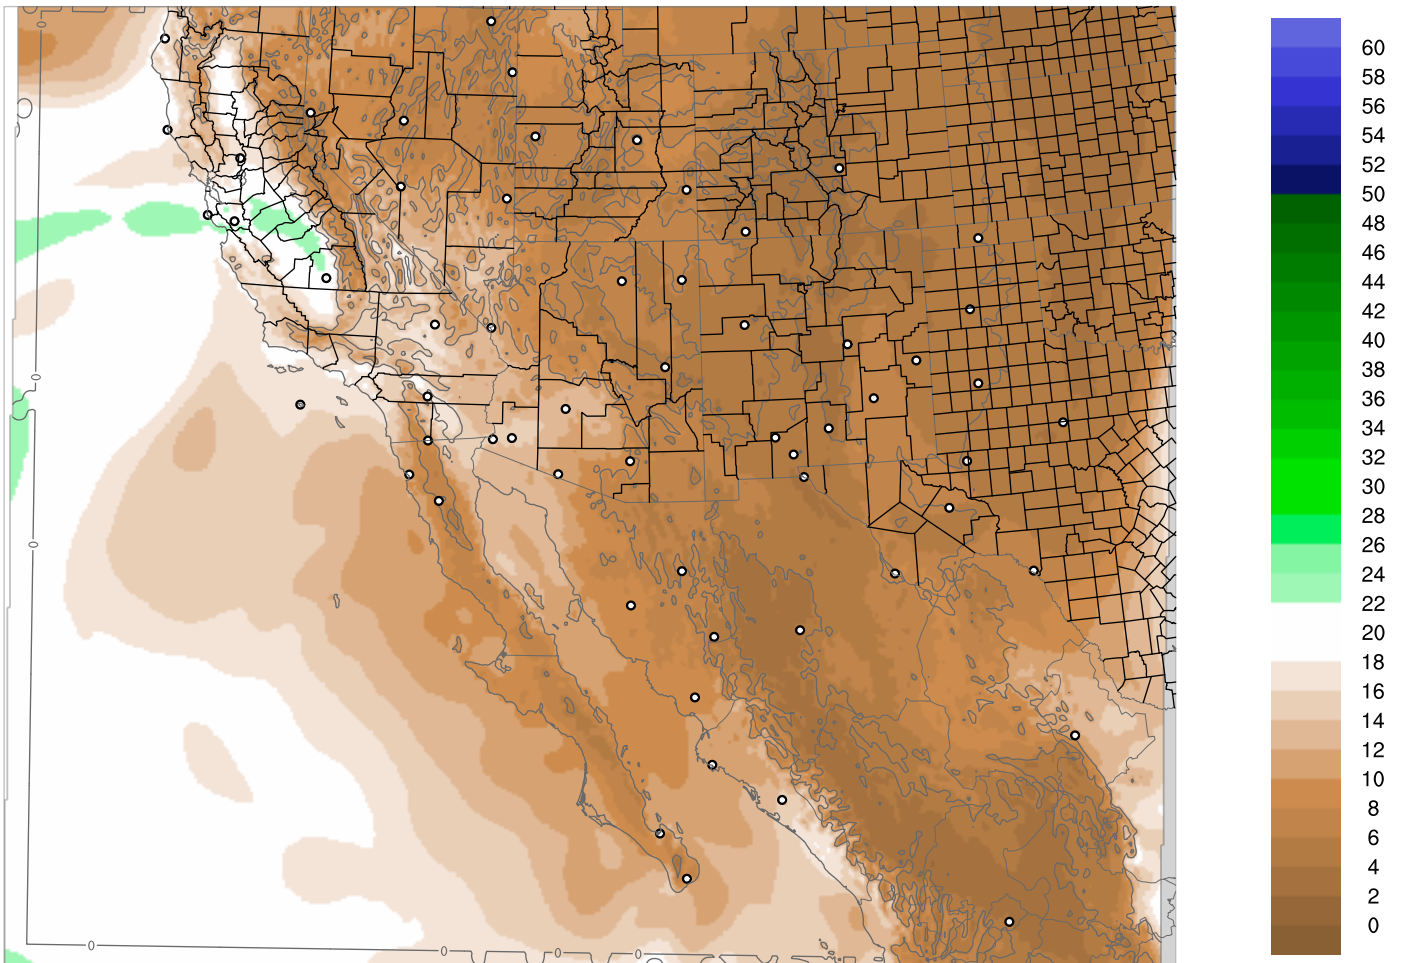

# Corrected PWV 11 Jan 2018 23:45 UTC

PWV Error(mm) Obs-Init

Corrected PWV 11 Jan 2018 23:45 UTC

PWV Error(mm) Obs-Init