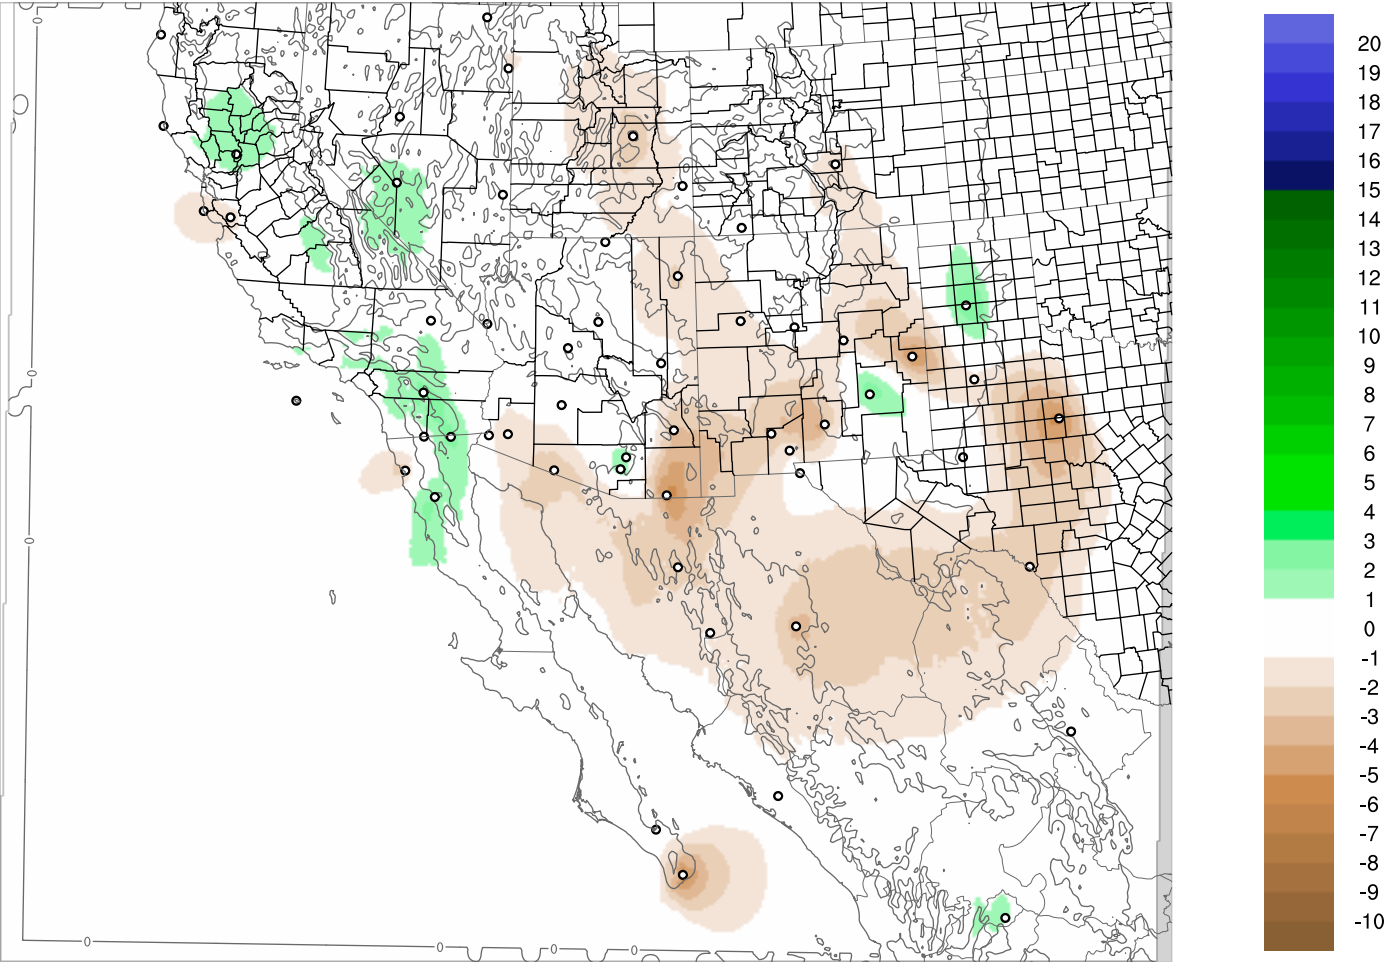

Corrected PWV 17 Jun 2018 23:45 UTC

PWV Error(mm) Obs-Init

Corrected PWV 17 Jun 2018 23:45 UTC

PWV Error(mm) Obs-Init