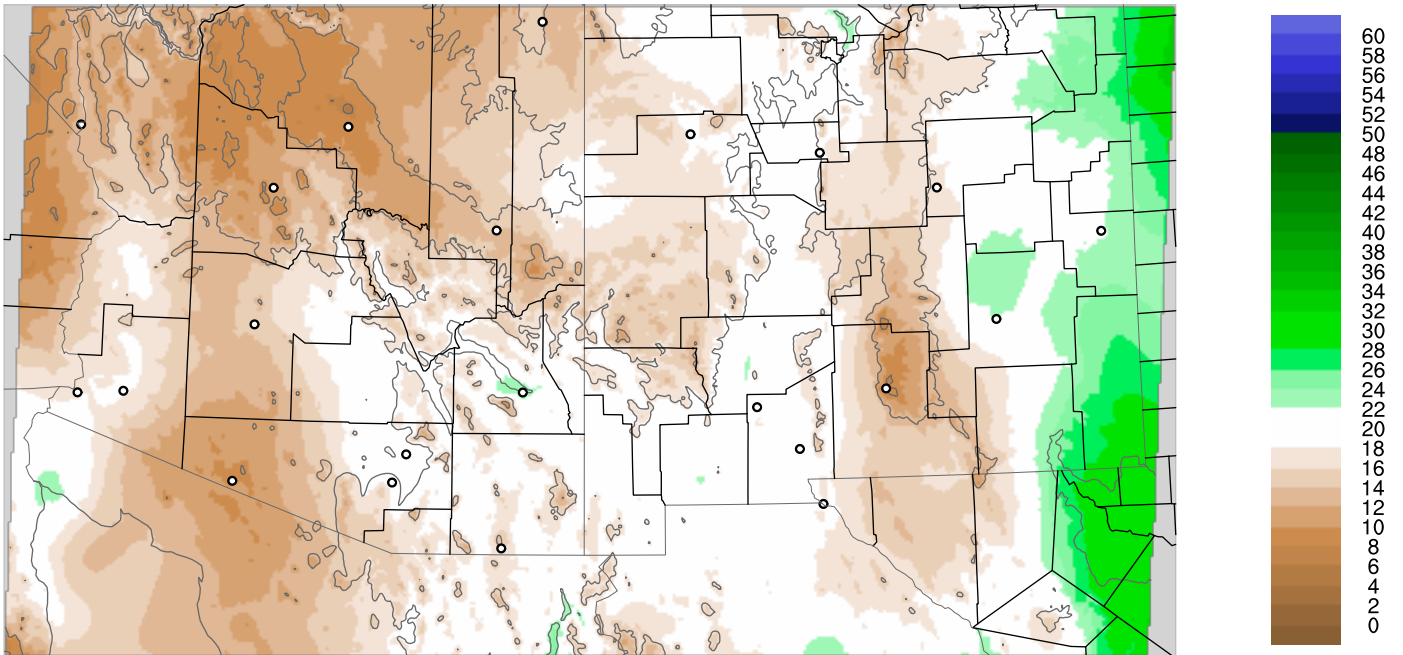

Corrected PWV 17 Jun 2018 23:45 UTC

PWV Error(mm) Obs-Init

Corrected PWV 17 Jun 2018 23:45 UTC

PWV Error(mm) Obs-Init