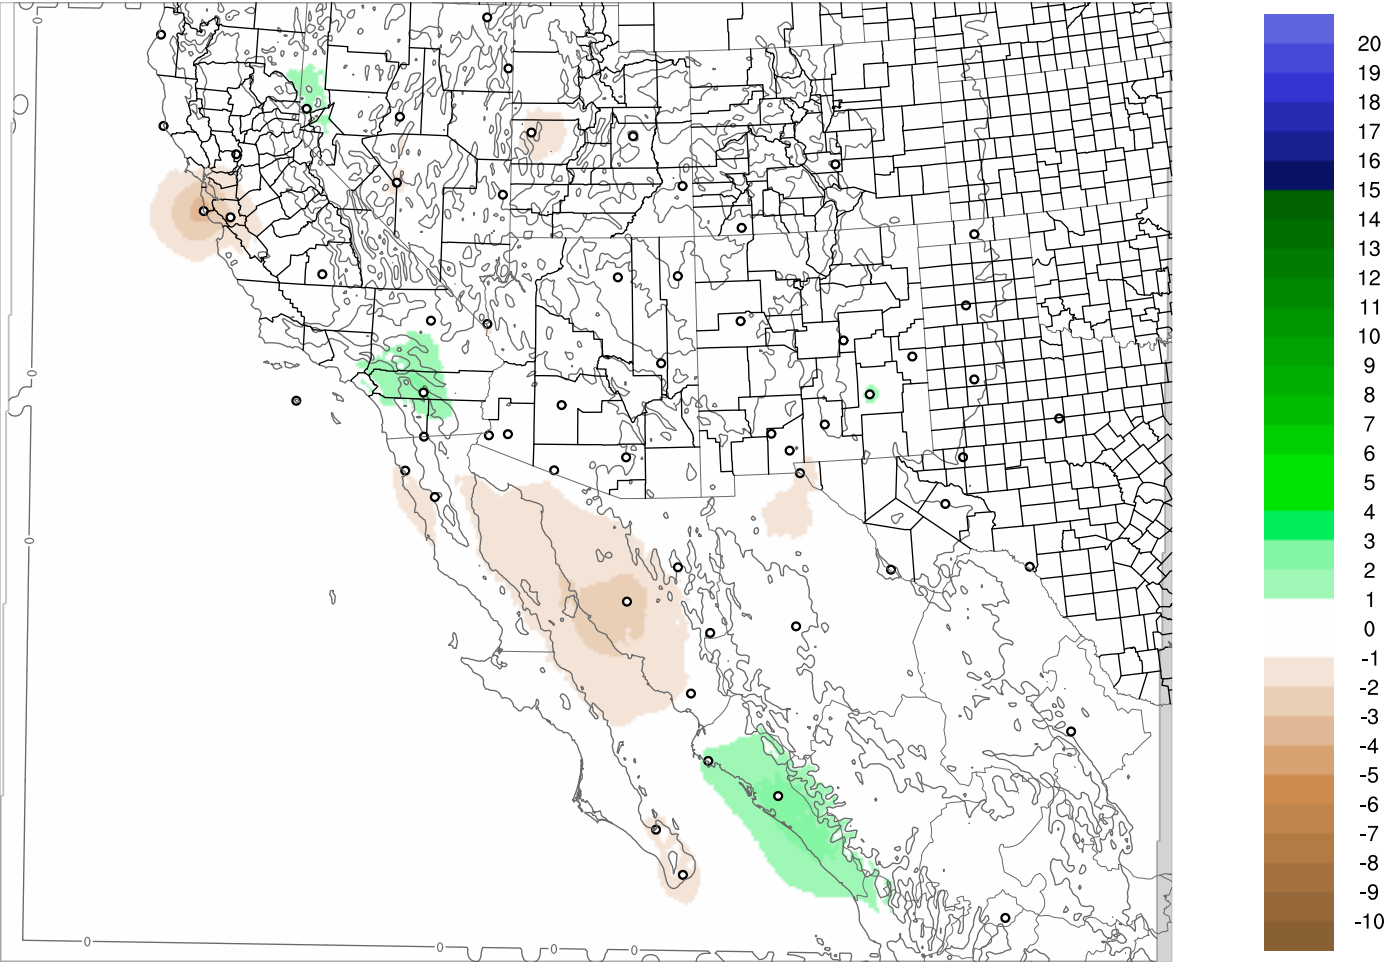

# Corrected PWV 11 Jan 2018 23:45 UTC

PWV Error(mm) Obs-Init

Corrected PWV 11 Jan 2018 23:45 UTC

PWV Error(mm) Obs-Init