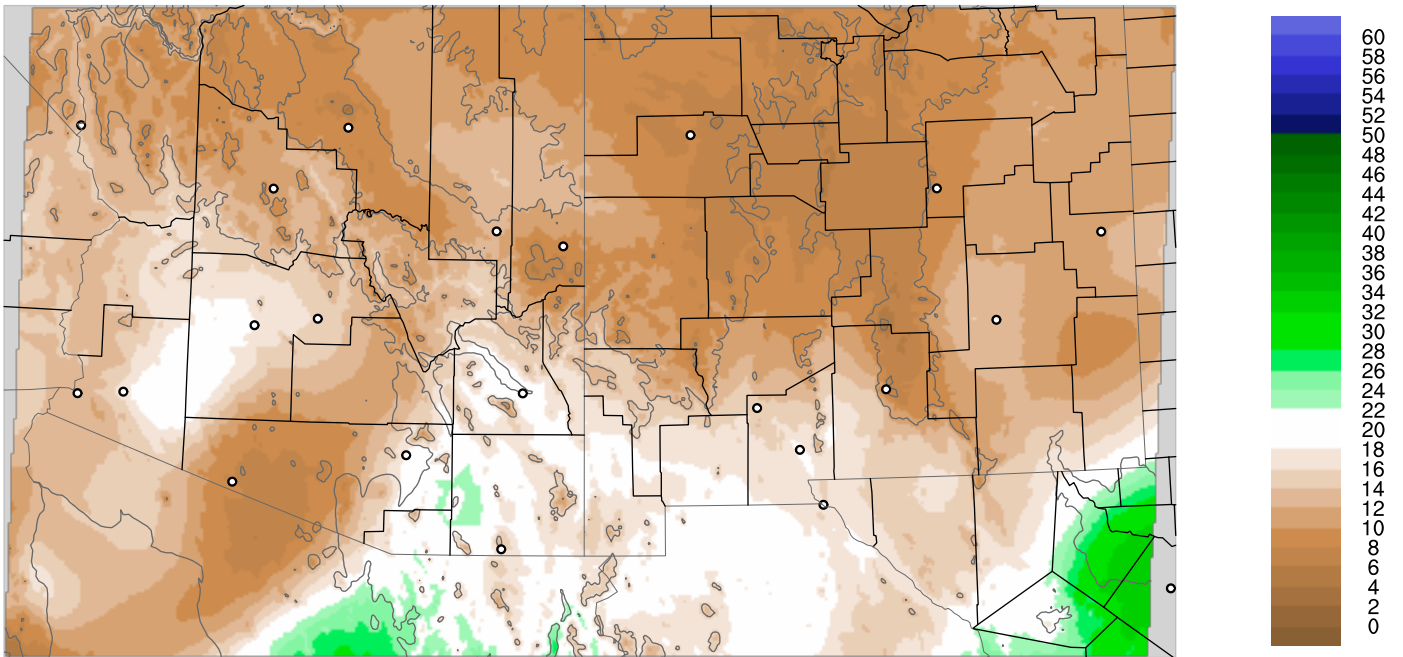

Corrected PWV 20 Sep 2017 23:45 UTC

PWV Error(mm) Obs-Init

Corrected PWV 20 Sep 2017 23:45 UTC

PWV Error(mm) Obs-Init