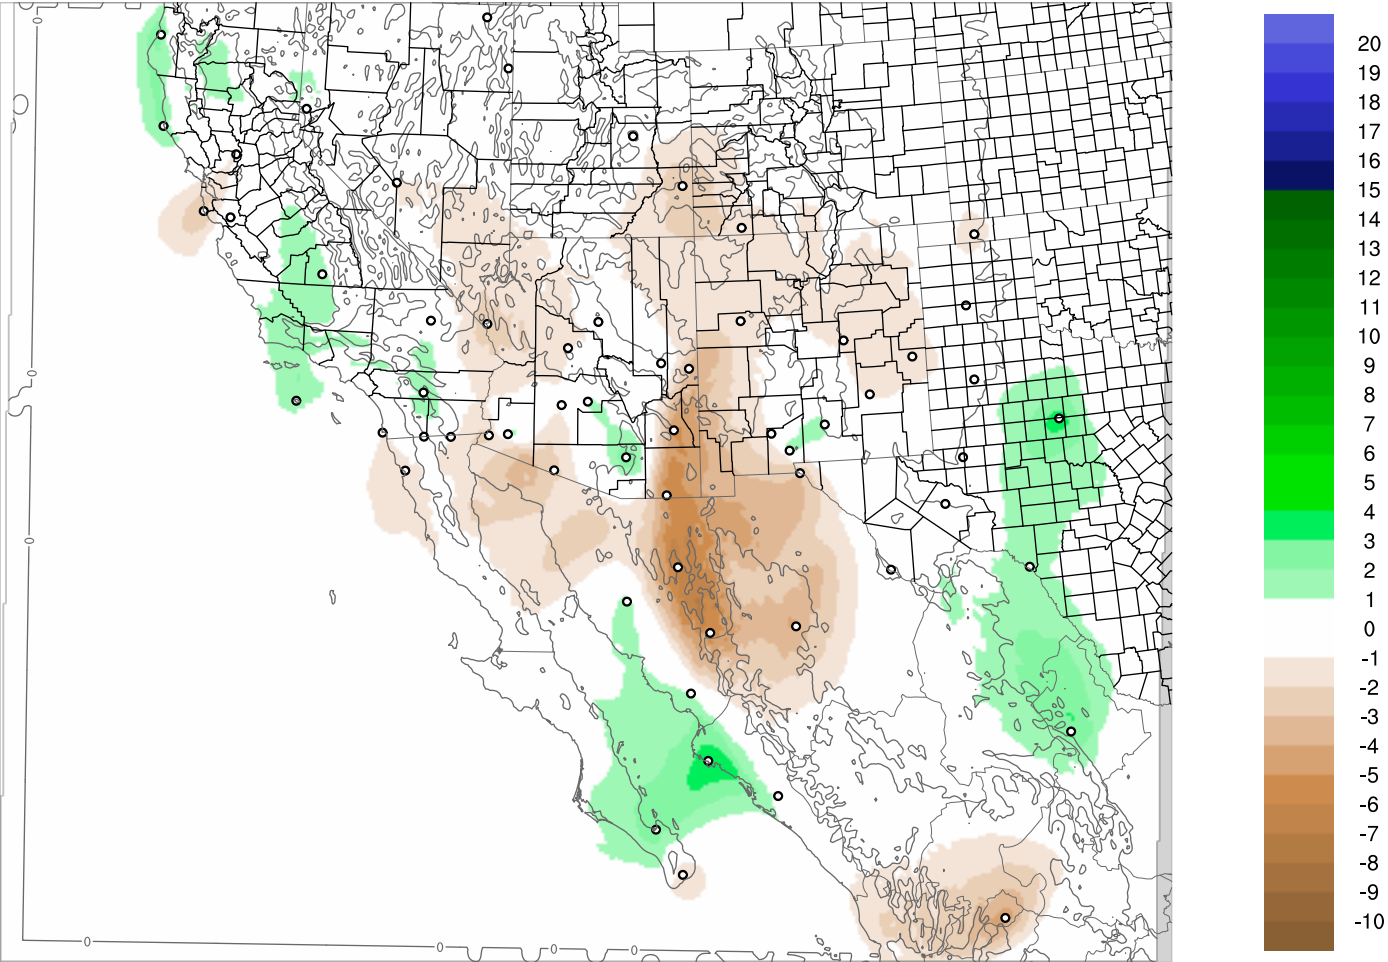

Corrected PWV 20 Sep 2017 23:45 UTC

PWV Error(mm) Obs-Init

Corrected PWV 20 Sep 2017 23:45 UTC

PWV Error(mm) Obs-Init