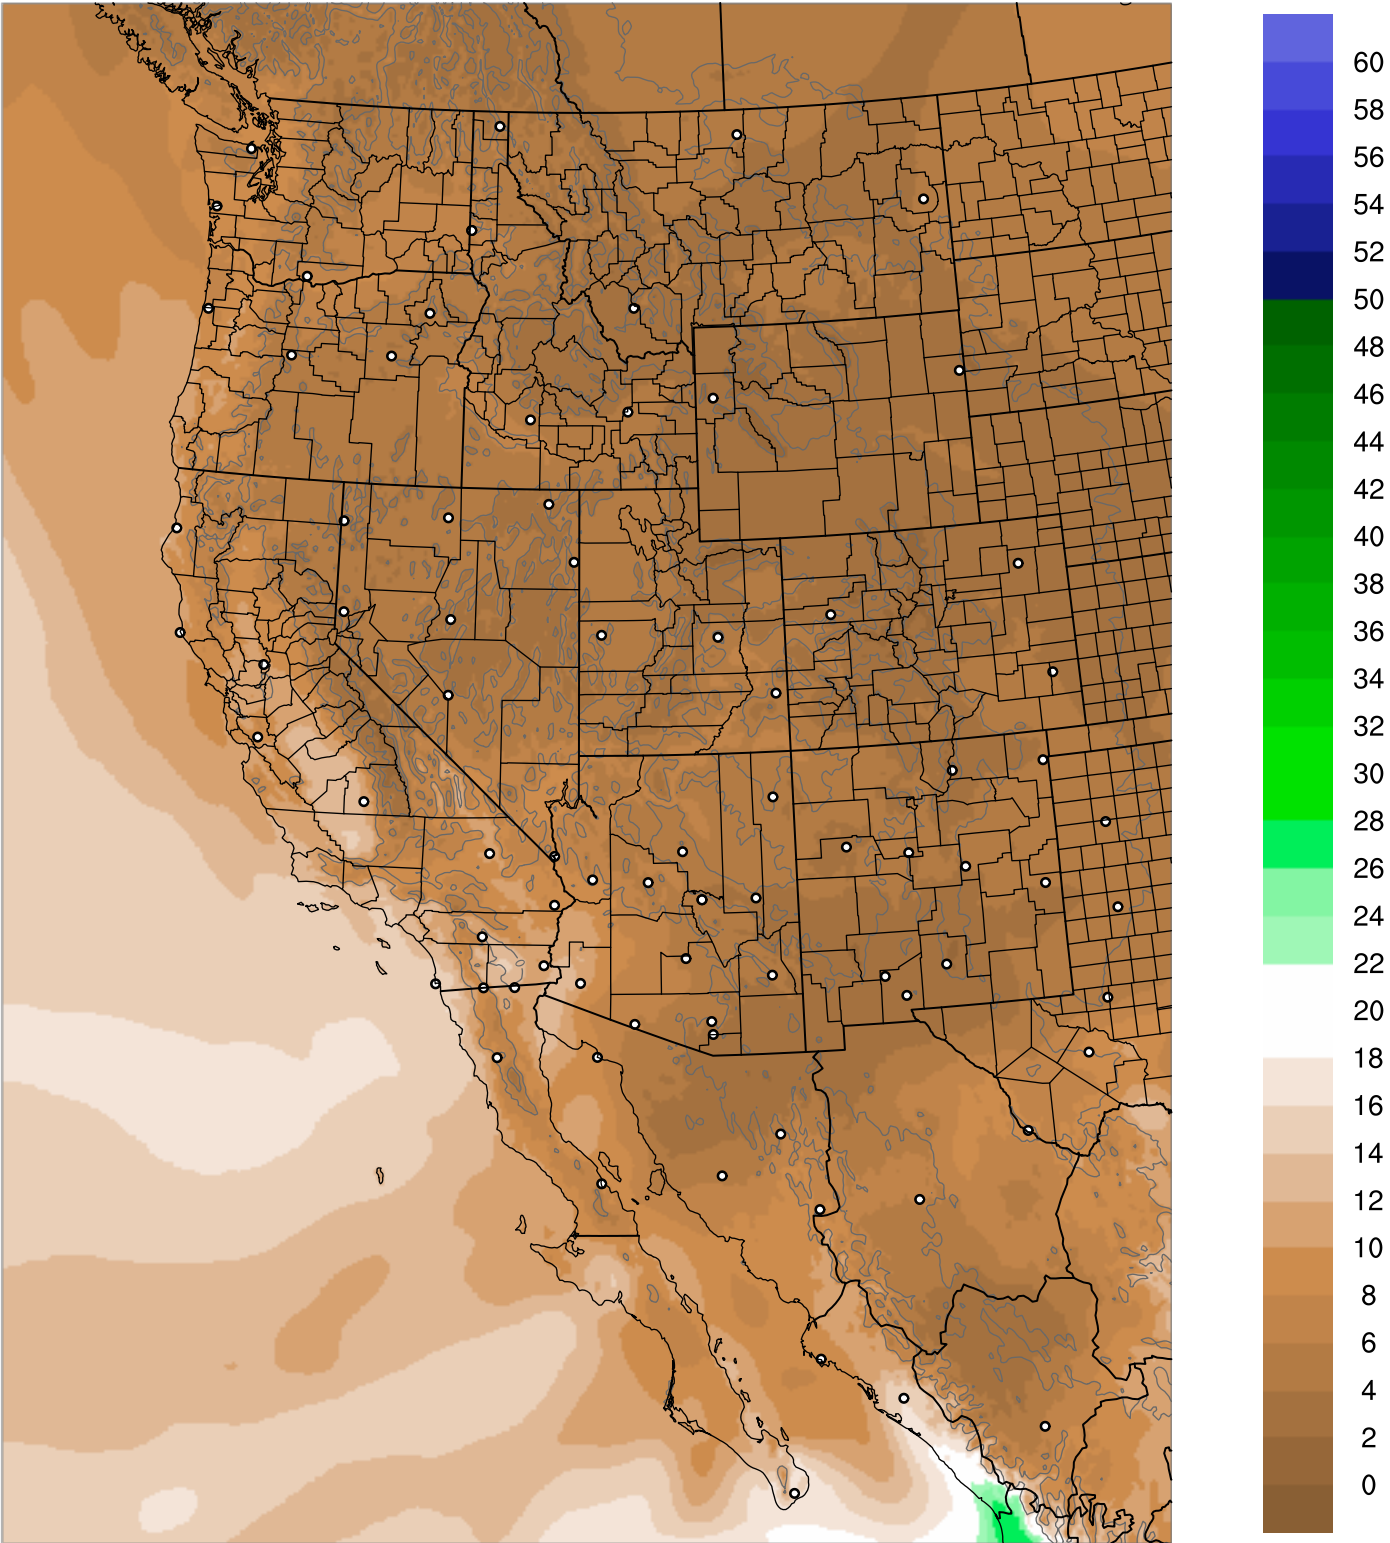

Corrected PWV 20 Feb 2019 23:45 UTC

PWV Error(mm) Obs-Init

Corrected PWV 20 Feb 2019 23:45 UTC

PWV Error(mm) Obs-Init