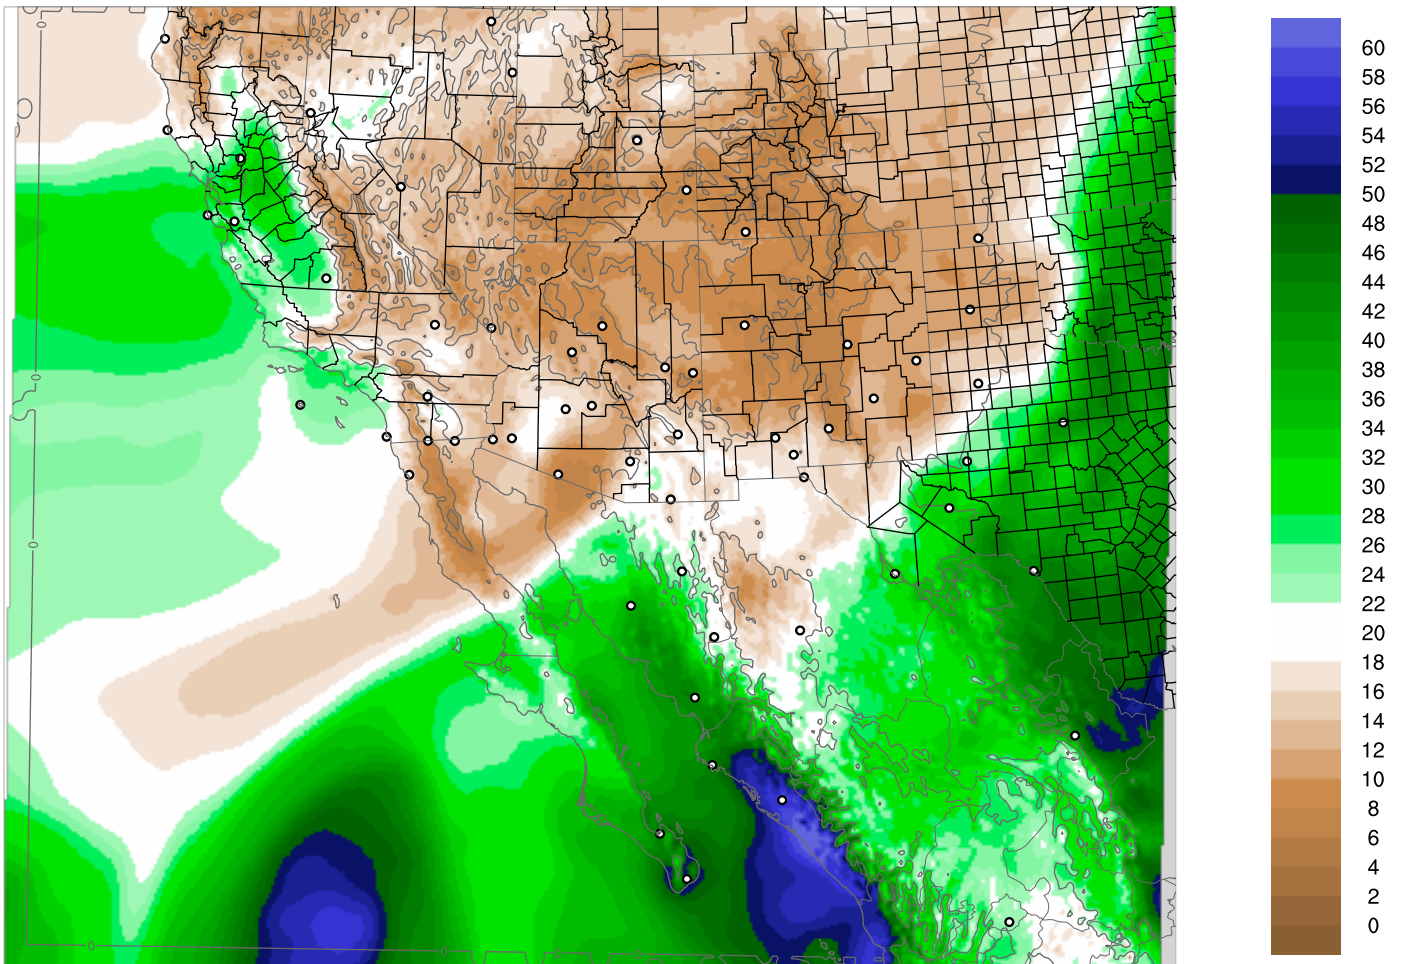

Corrected PWV 20 Sep 2017 23:45 UTC

PWV Error(mm) Obs-Init

Corrected PWV 20 Sep 2017 23:45 UTC

PWV Error(mm) Obs-Init