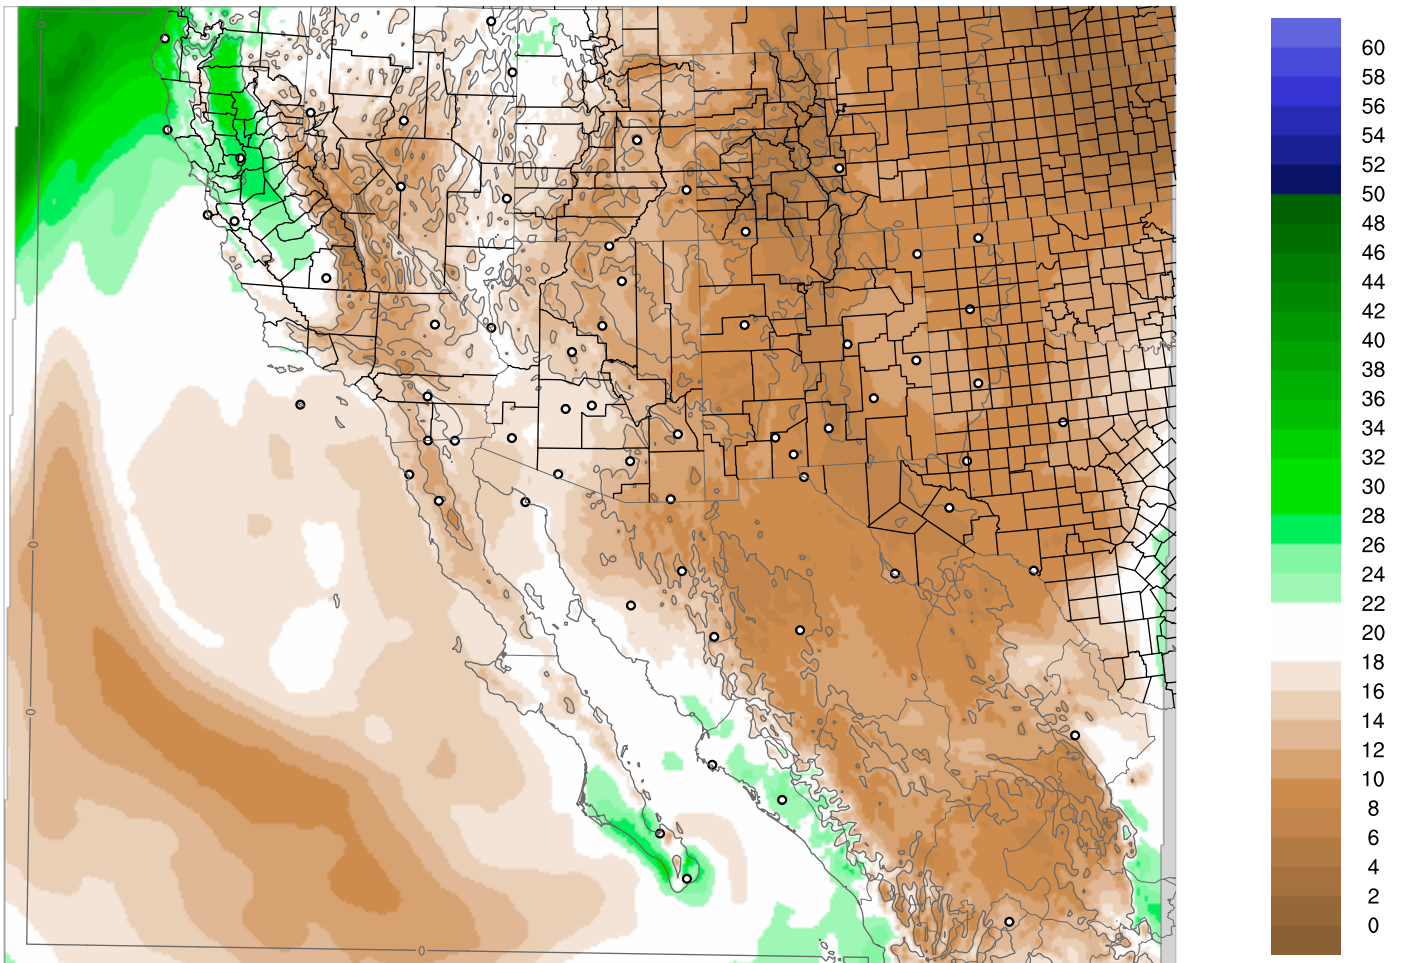

Corrected PWV 21 Nov 2017 23:45 UTC

PWV Error(mm) Obs-Init

Corrected PWV 21 Nov 2017 23:45 UTC

PWV Error(mm) Obs-Init