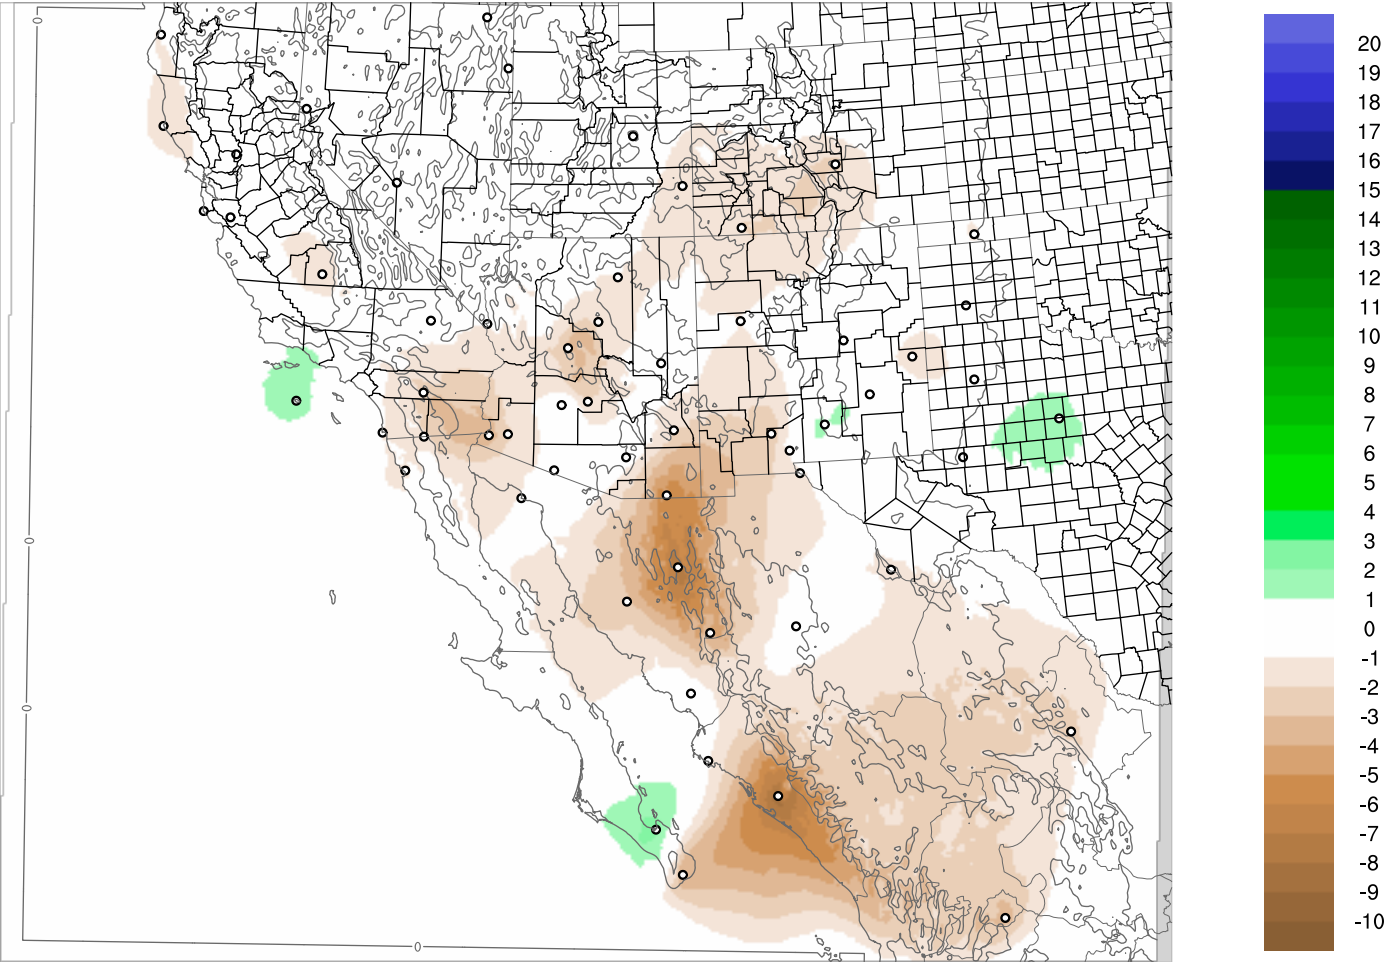

Corrected PWV 22 Sep 2017 23:45 UTC

PWV Error(mm) Obs-Init

Corrected PWV 22 Sep 2017 23:45 UTC

PWV Error(mm) Obs-Init