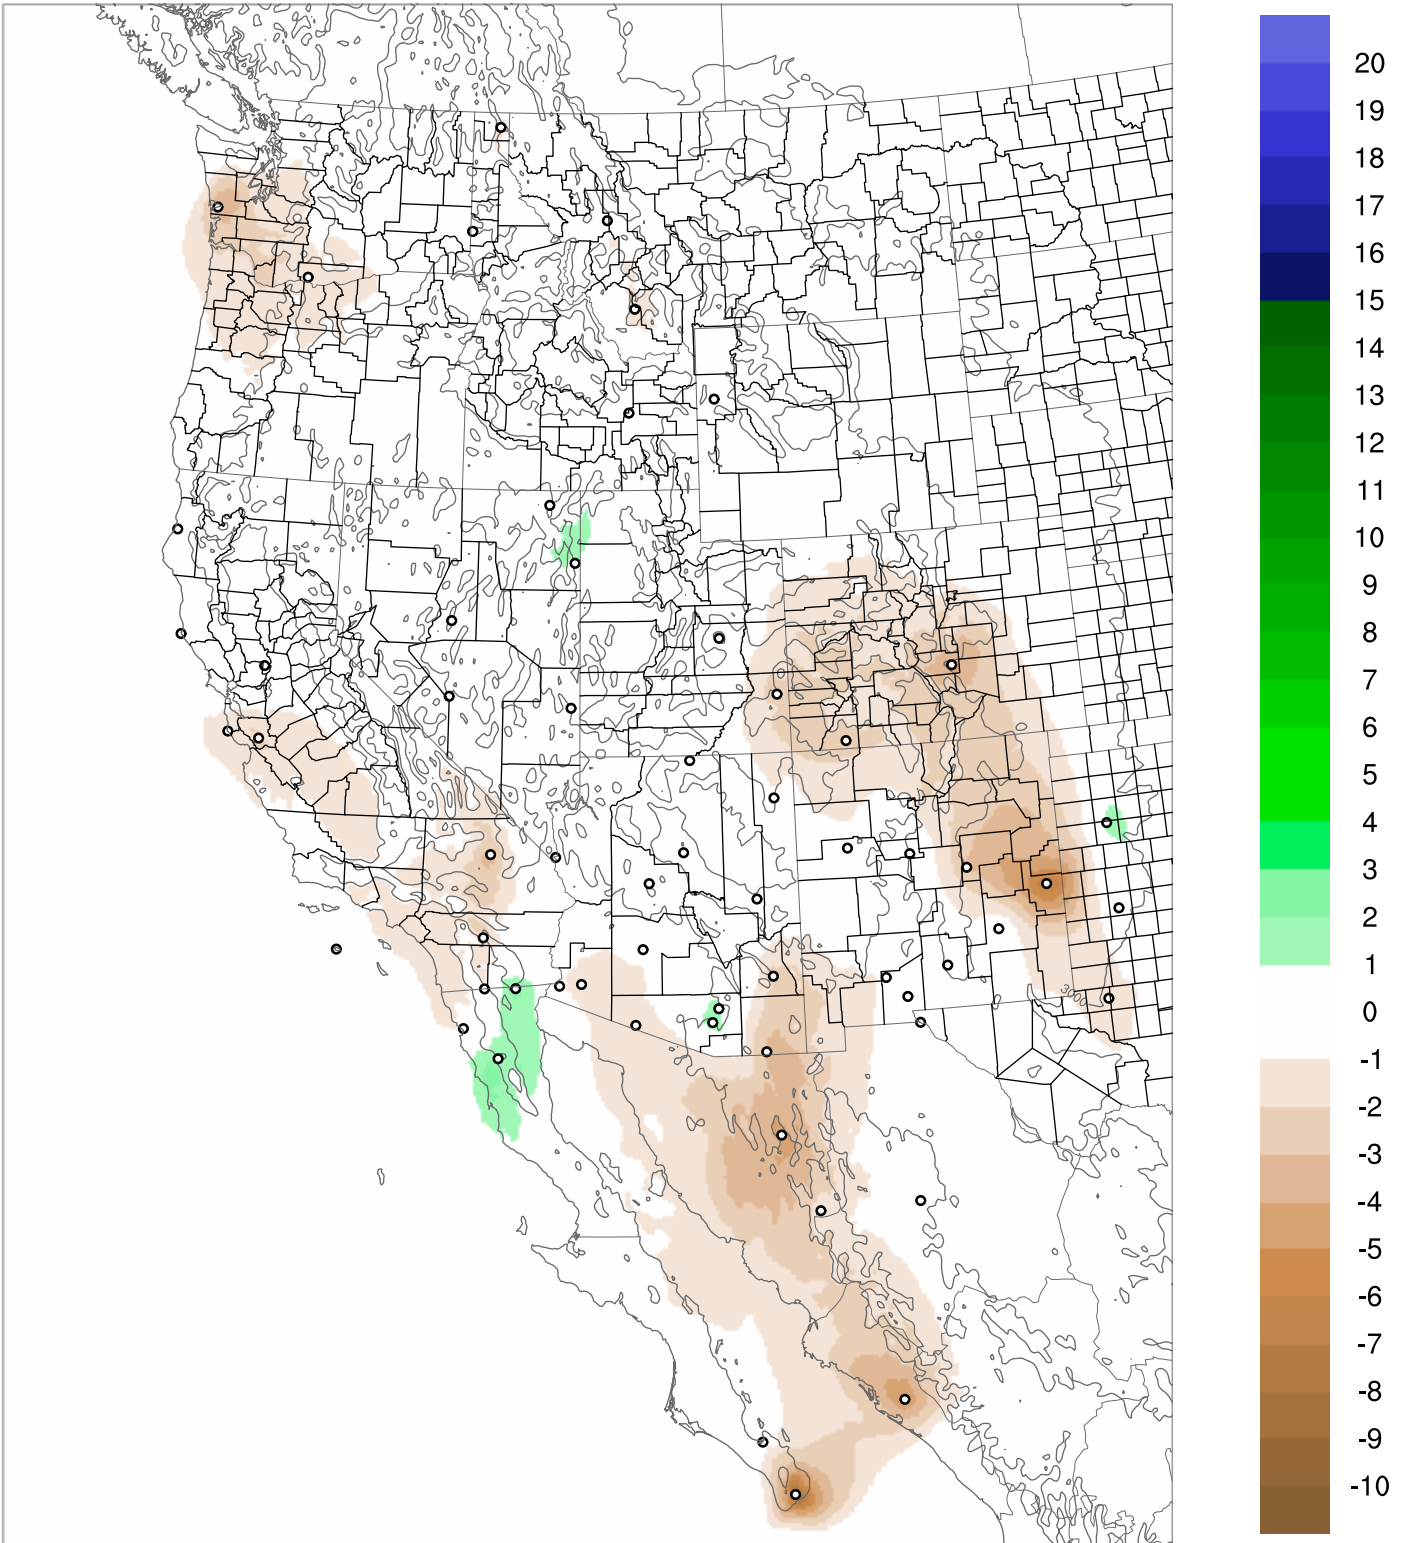

Corrected PWV 17 Jun 2018 23:45 UTC

PWV Error(mm) Obs-Init

Corrected PWV 17 Jun 2018 23:45 UTC

PWV Error(mm) Obs-Init