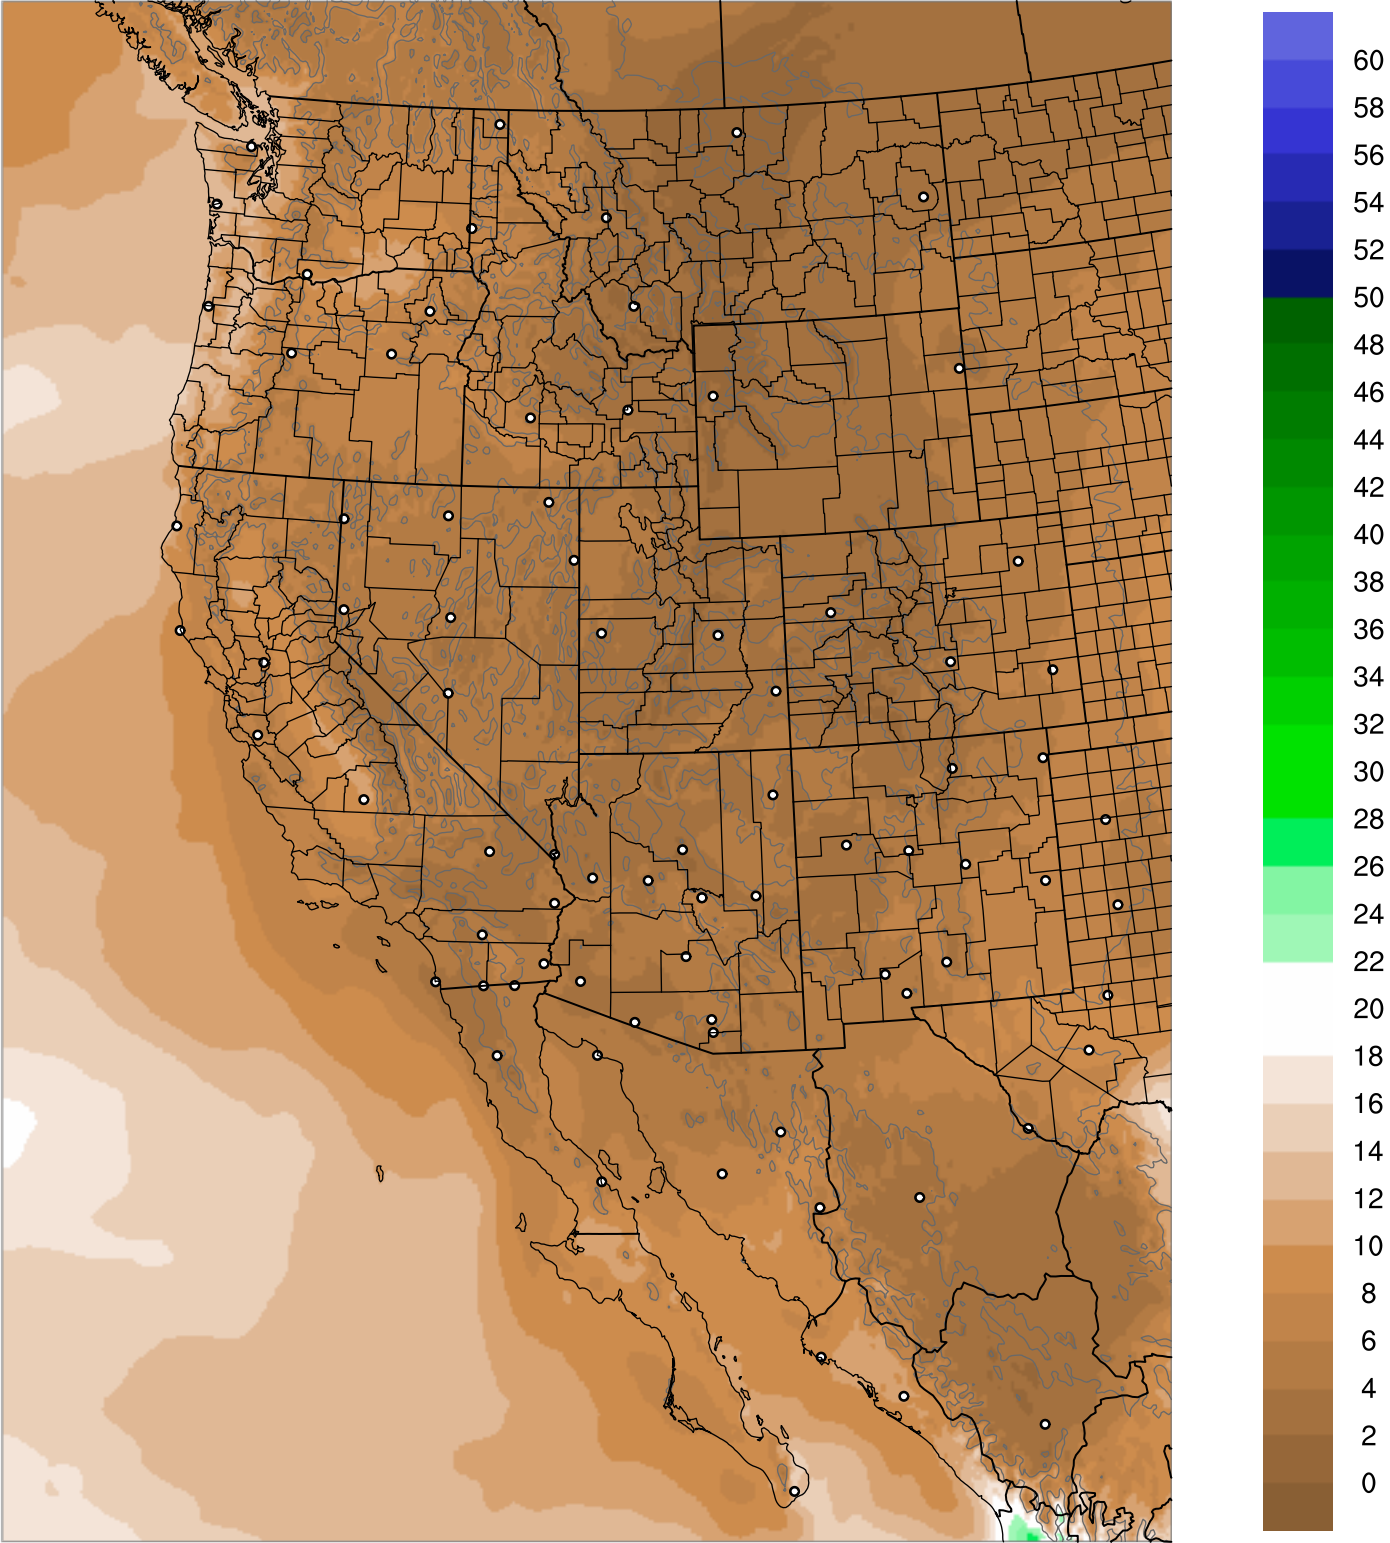

Corrected PWV 19 Feb 2019 23:45 UTC

PWV Error(mm) Obs-Init

Corrected PWV 19 Feb 2019 23:45 UTC

PWV Error(mm) Obs-Init