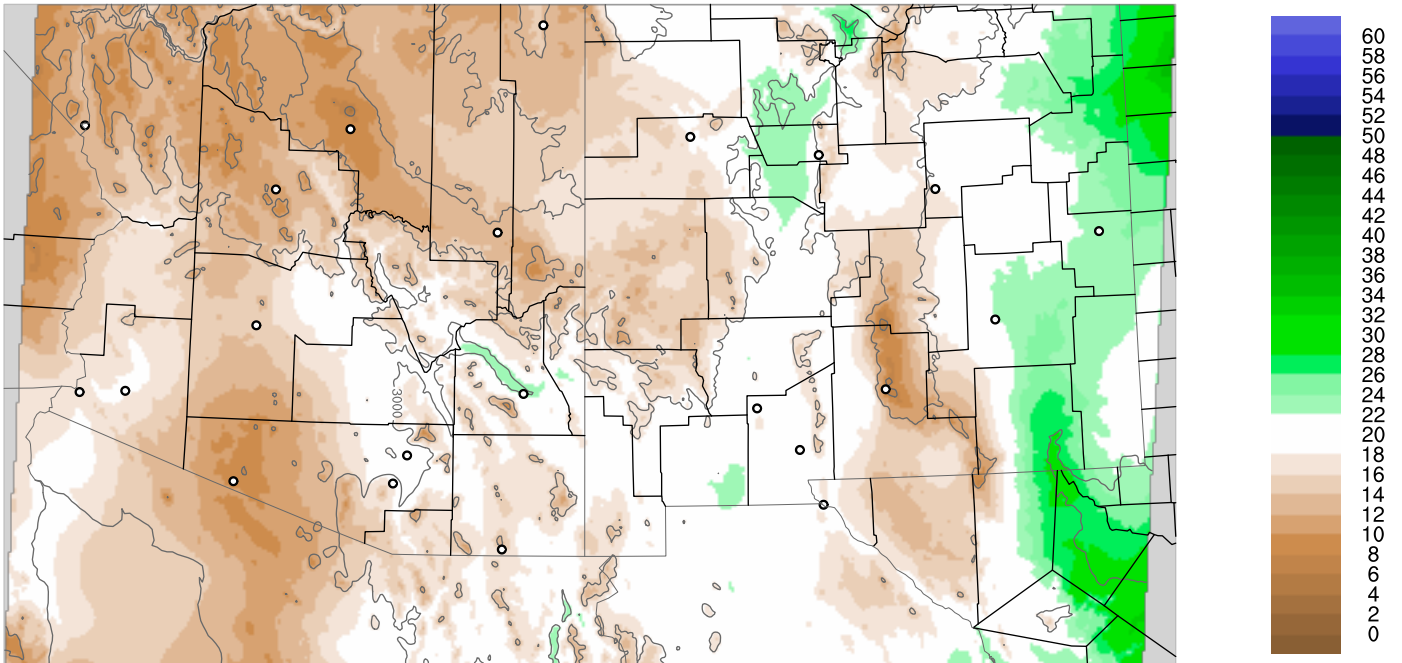

Corrected PWV 17 Jun 2018 23:45 UTC

PWV Error(mm) Obs-Init

Corrected PWV 17 Jun 2018 23:45 UTC

PWV Error(mm) Obs-Init