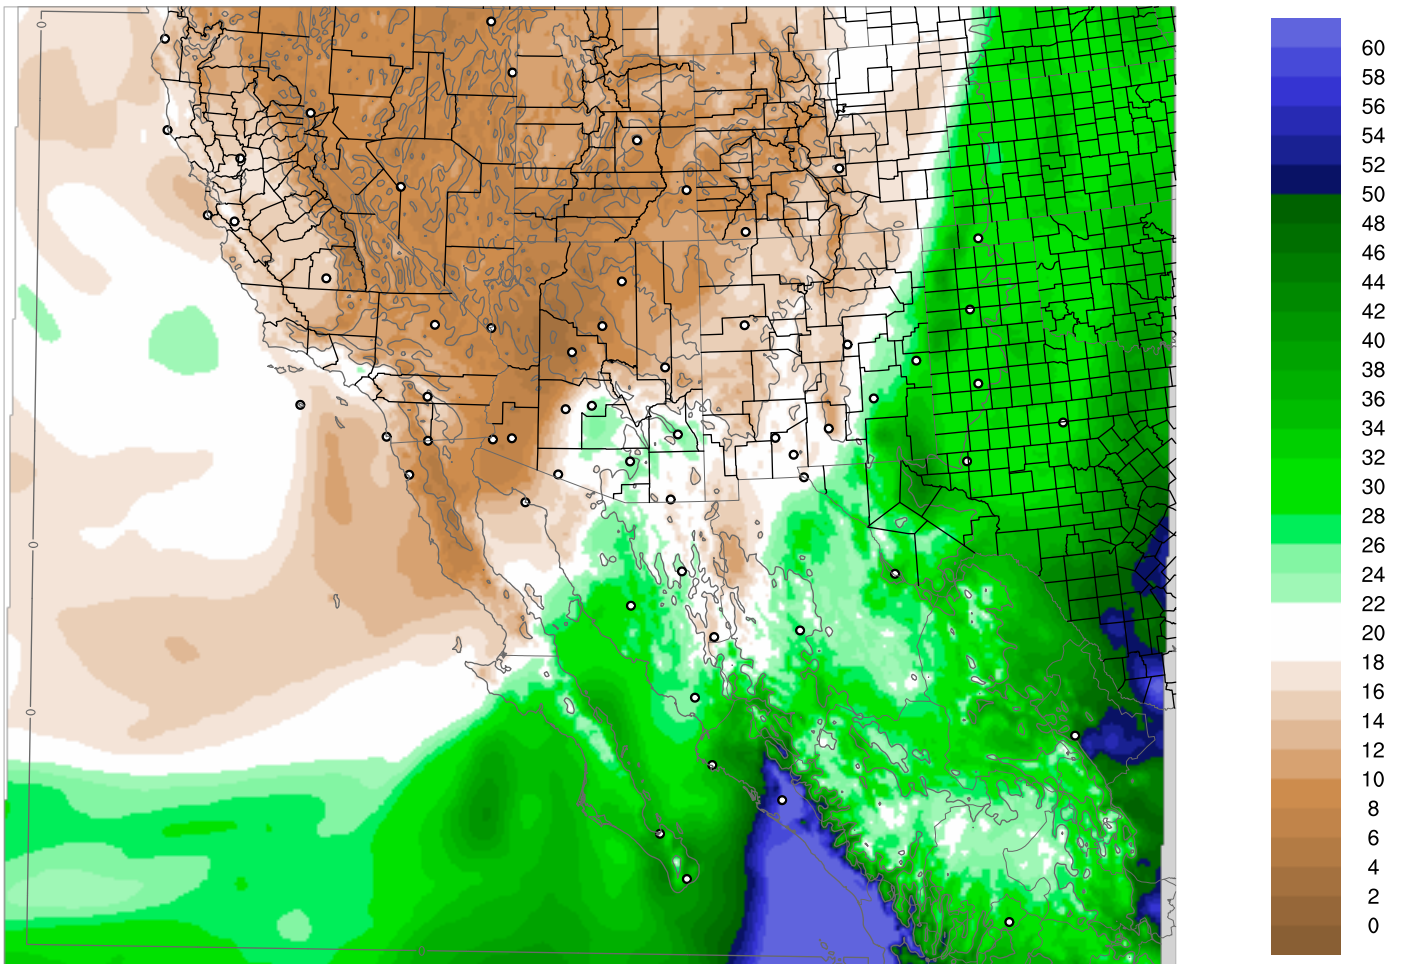

Corrected PWV 22 Sep 2017 23:45 UTC

PWV Error(mm) Obs-Init

Corrected PWV 22 Sep 2017 23:45 UTC

PWV Error(mm) Obs-Init