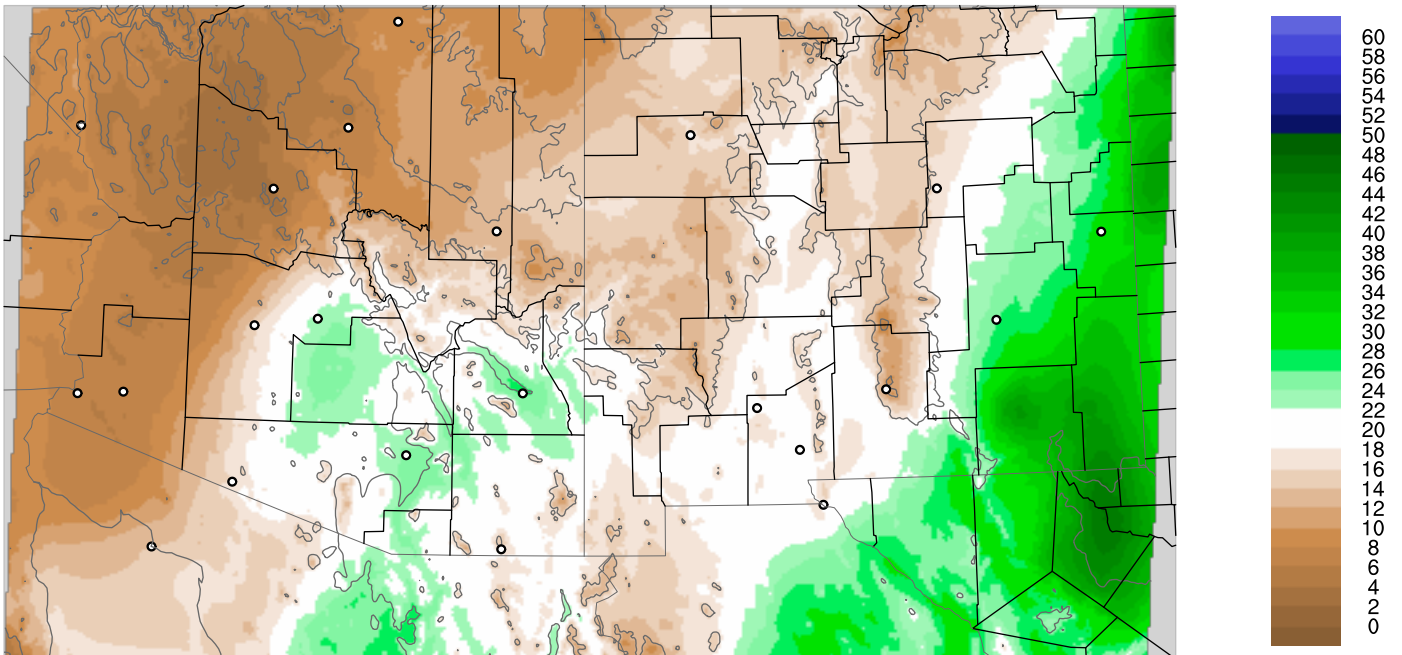

Corrected PWV 22 Sep 2017 23:45 UTC

PWV Error(mm) Obs-Init

Corrected PWV 22 Sep 2017 23:45 UTC

PWV Error(mm) Obs-Init