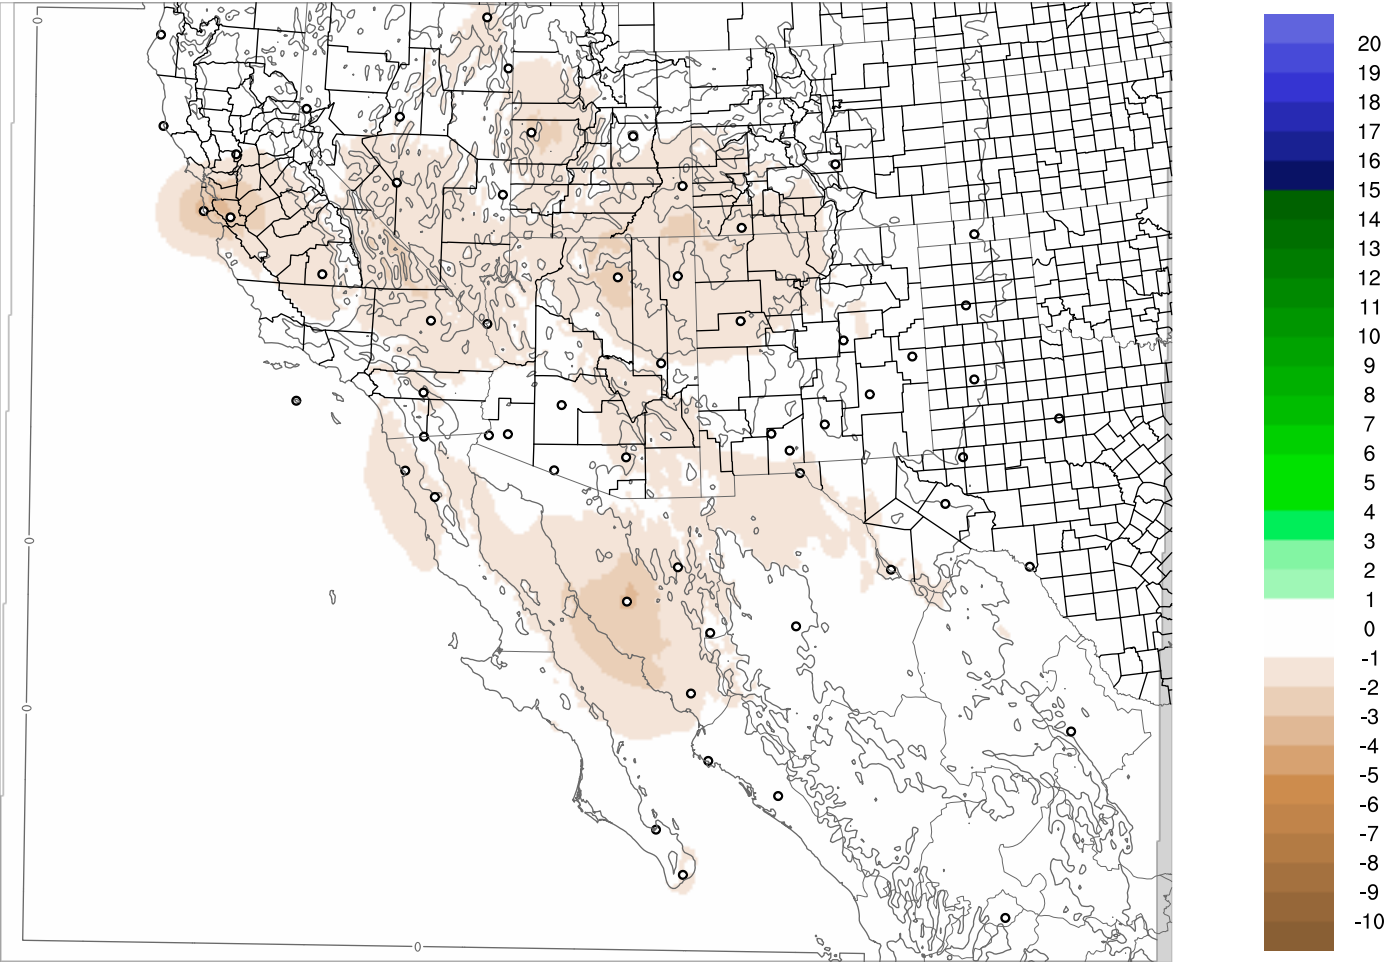

Corrected PWV 11 Jan 2018 23:45 UTC

PWV Error(mm) Obs-Init

Corrected PWV 11 Jan 2018 23:45 UTC

PWV Error(mm) Obs-Init