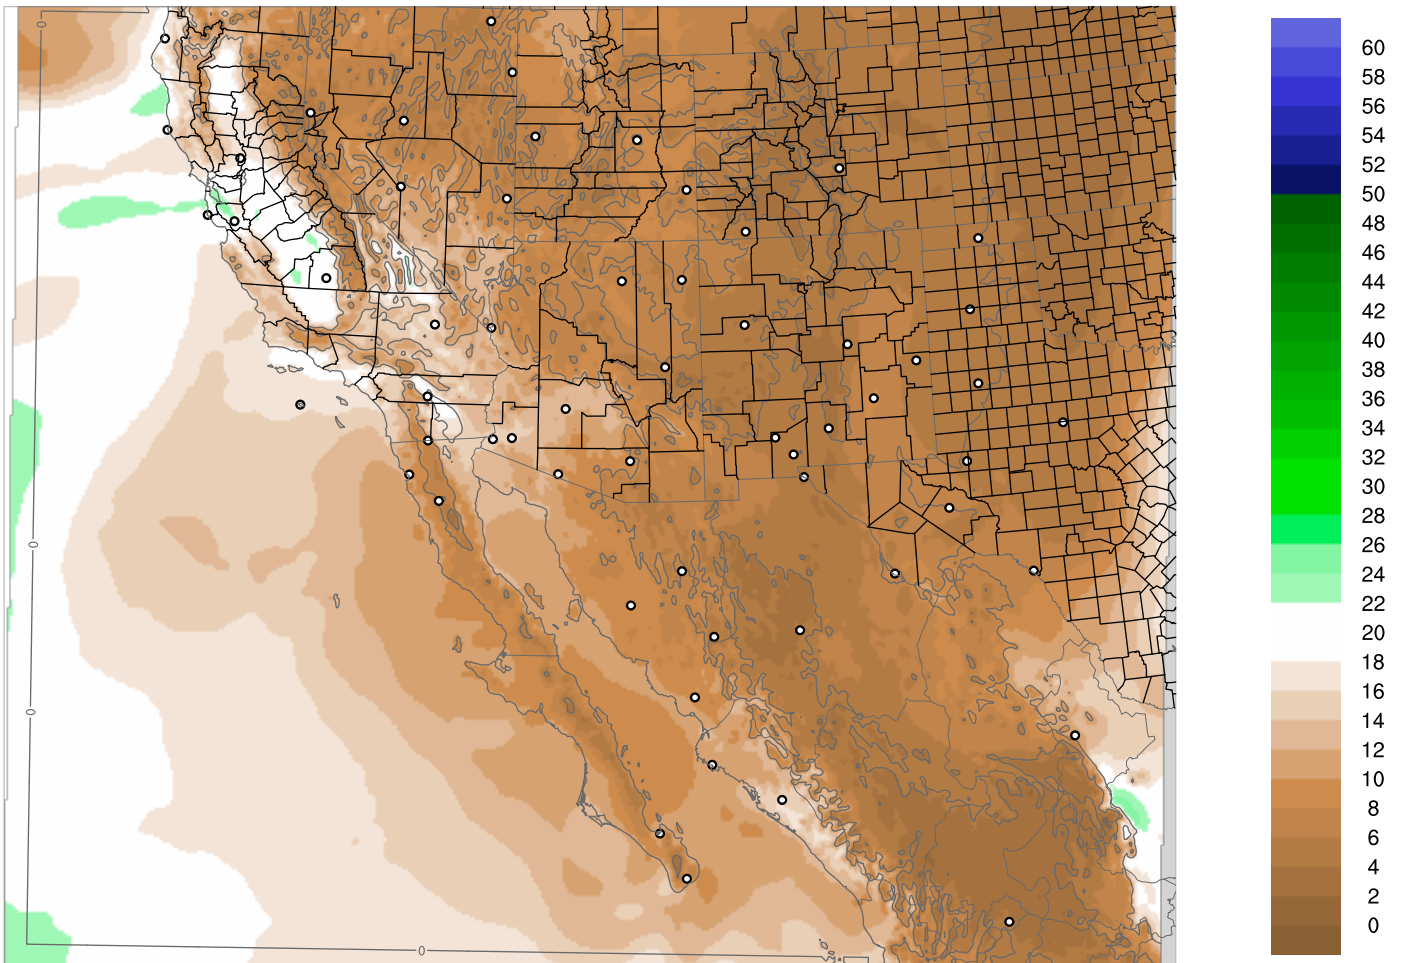

Corrected PWV 11 Jan 2018 23:45 UTC

PWV Error(mm) Obs-Init

Corrected PWV 11 Jan 2018 23:45 UTC

PWV Error(mm) Obs-Init