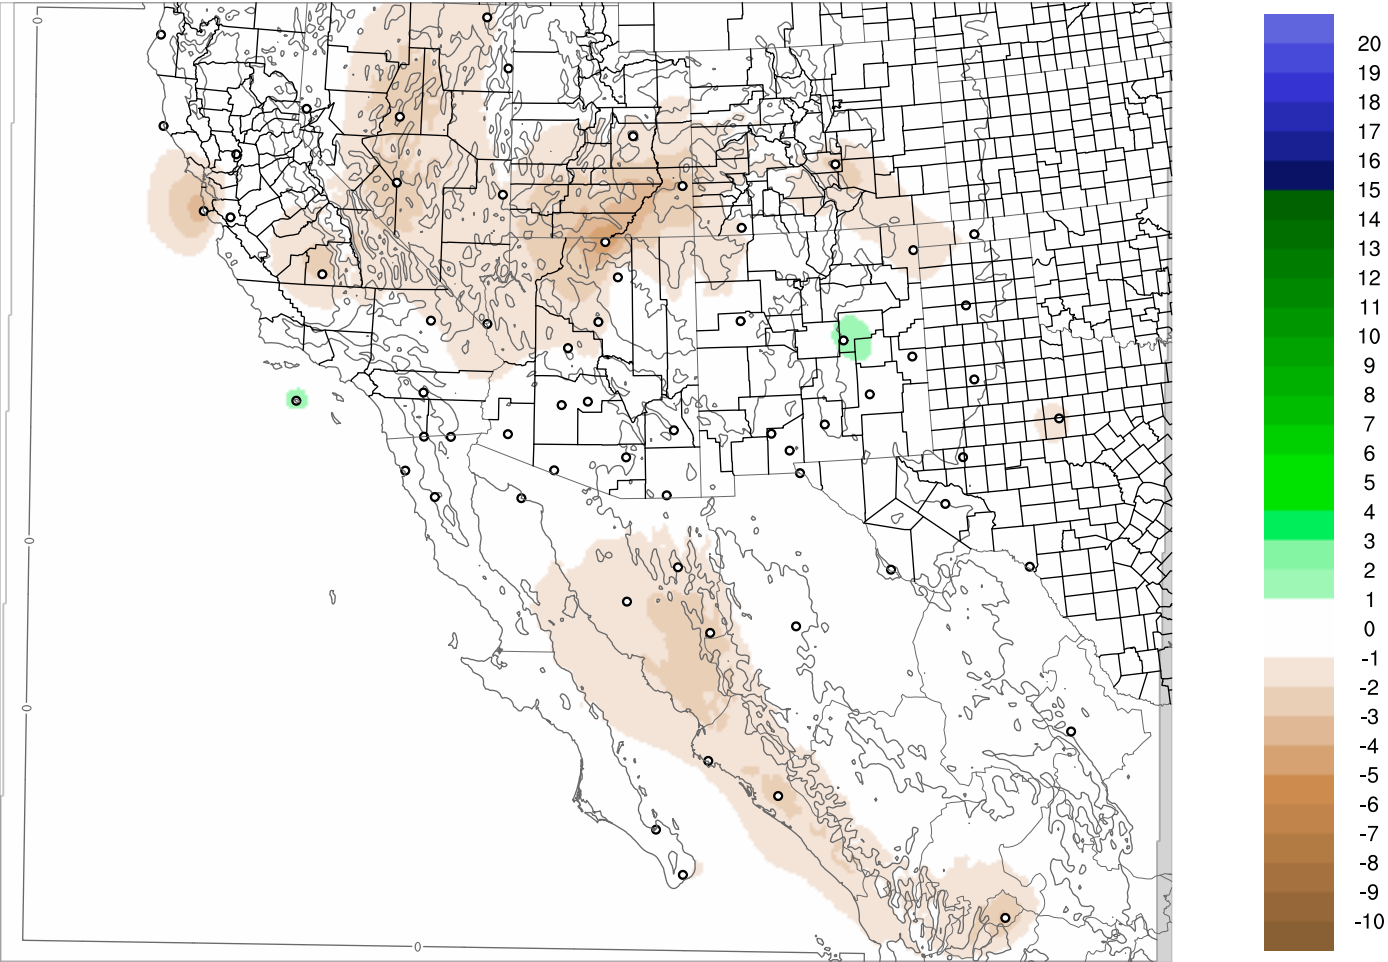

Corrected PWV 21 Nov 2017 23:45 UTC

PWV Error(mm) Obs-Init

Corrected PWV 21 Nov 2017 23:45 UTC

PWV Error(mm) Obs-Init