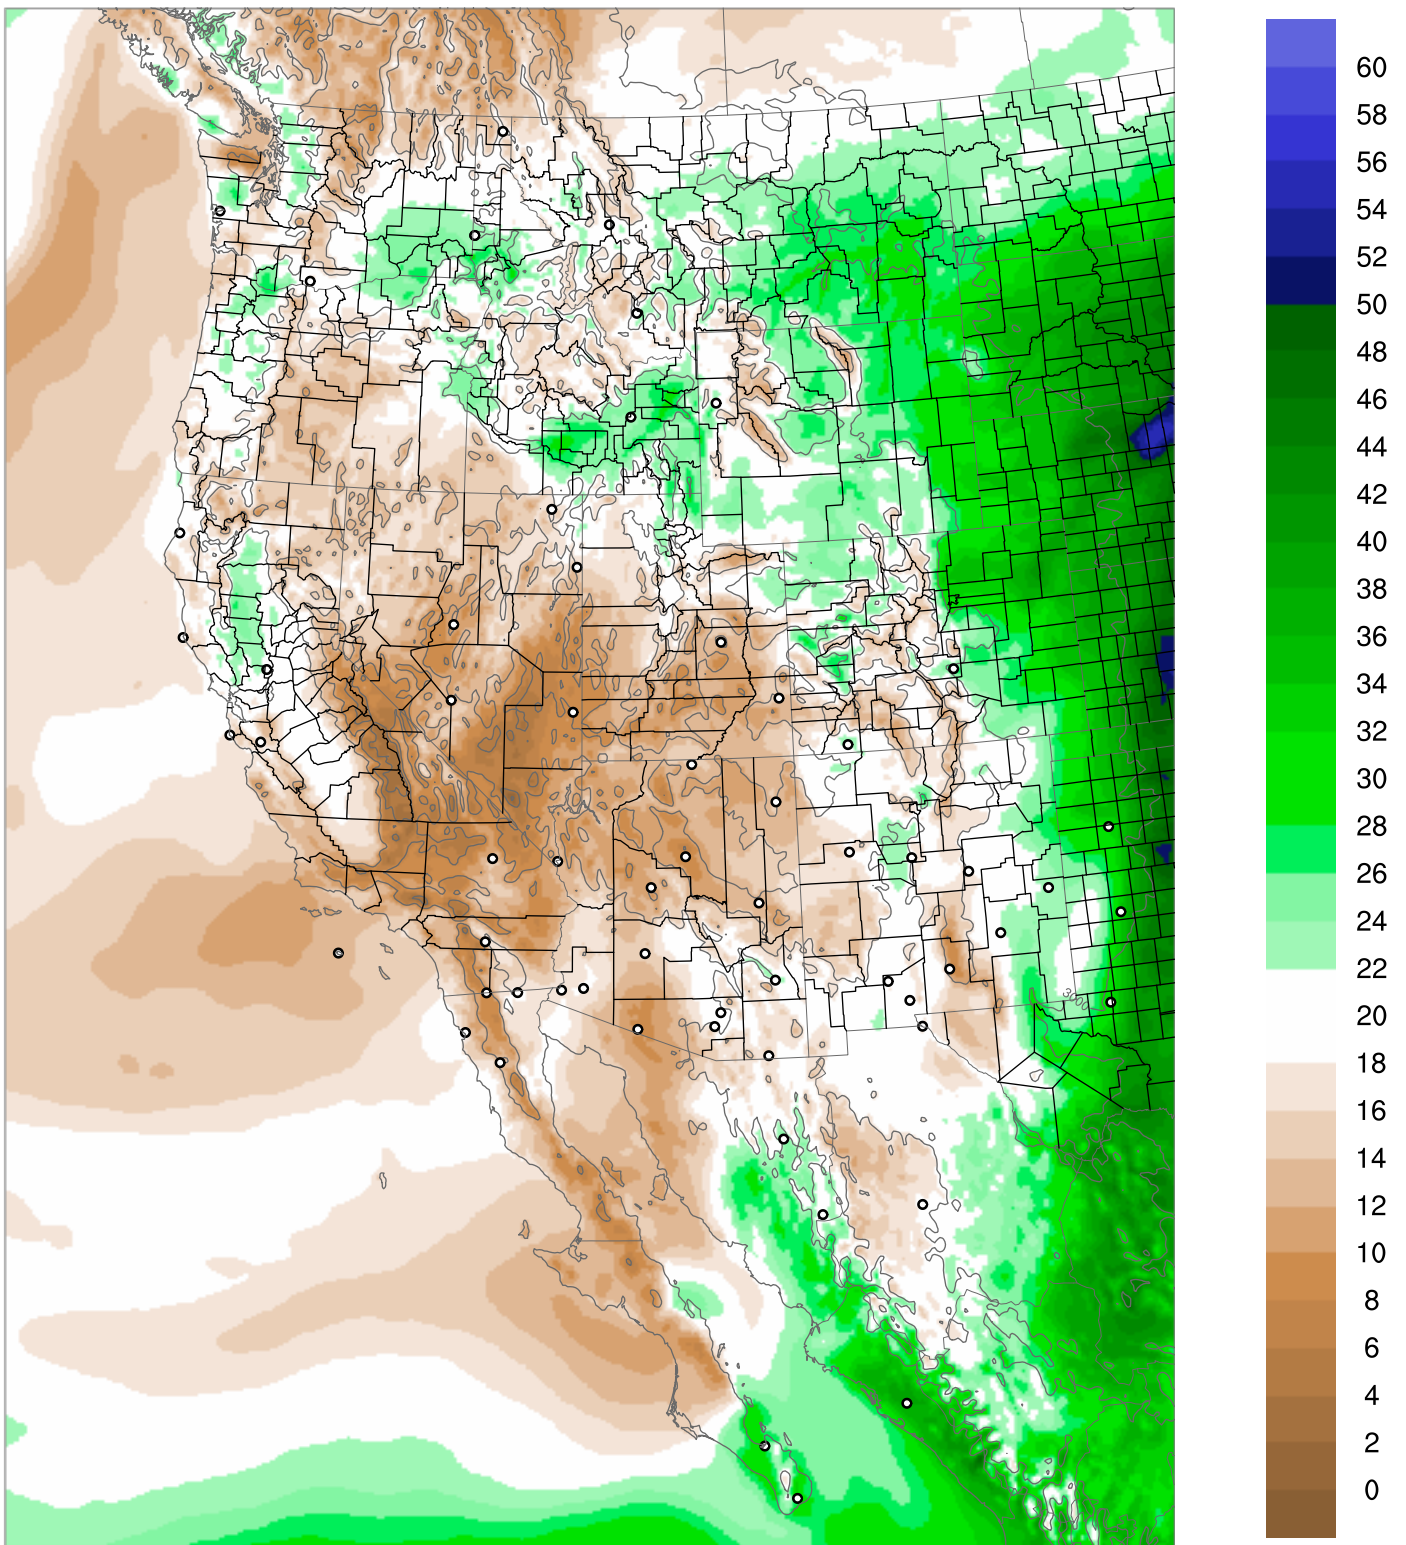

Corrected PWV 17 Jun 2018 23:45 UTC

PWV Error(mm) Obs-Init

Corrected PWV 17 Jun 2018 23:45 UTC

PWV Error(mm) Obs-Init