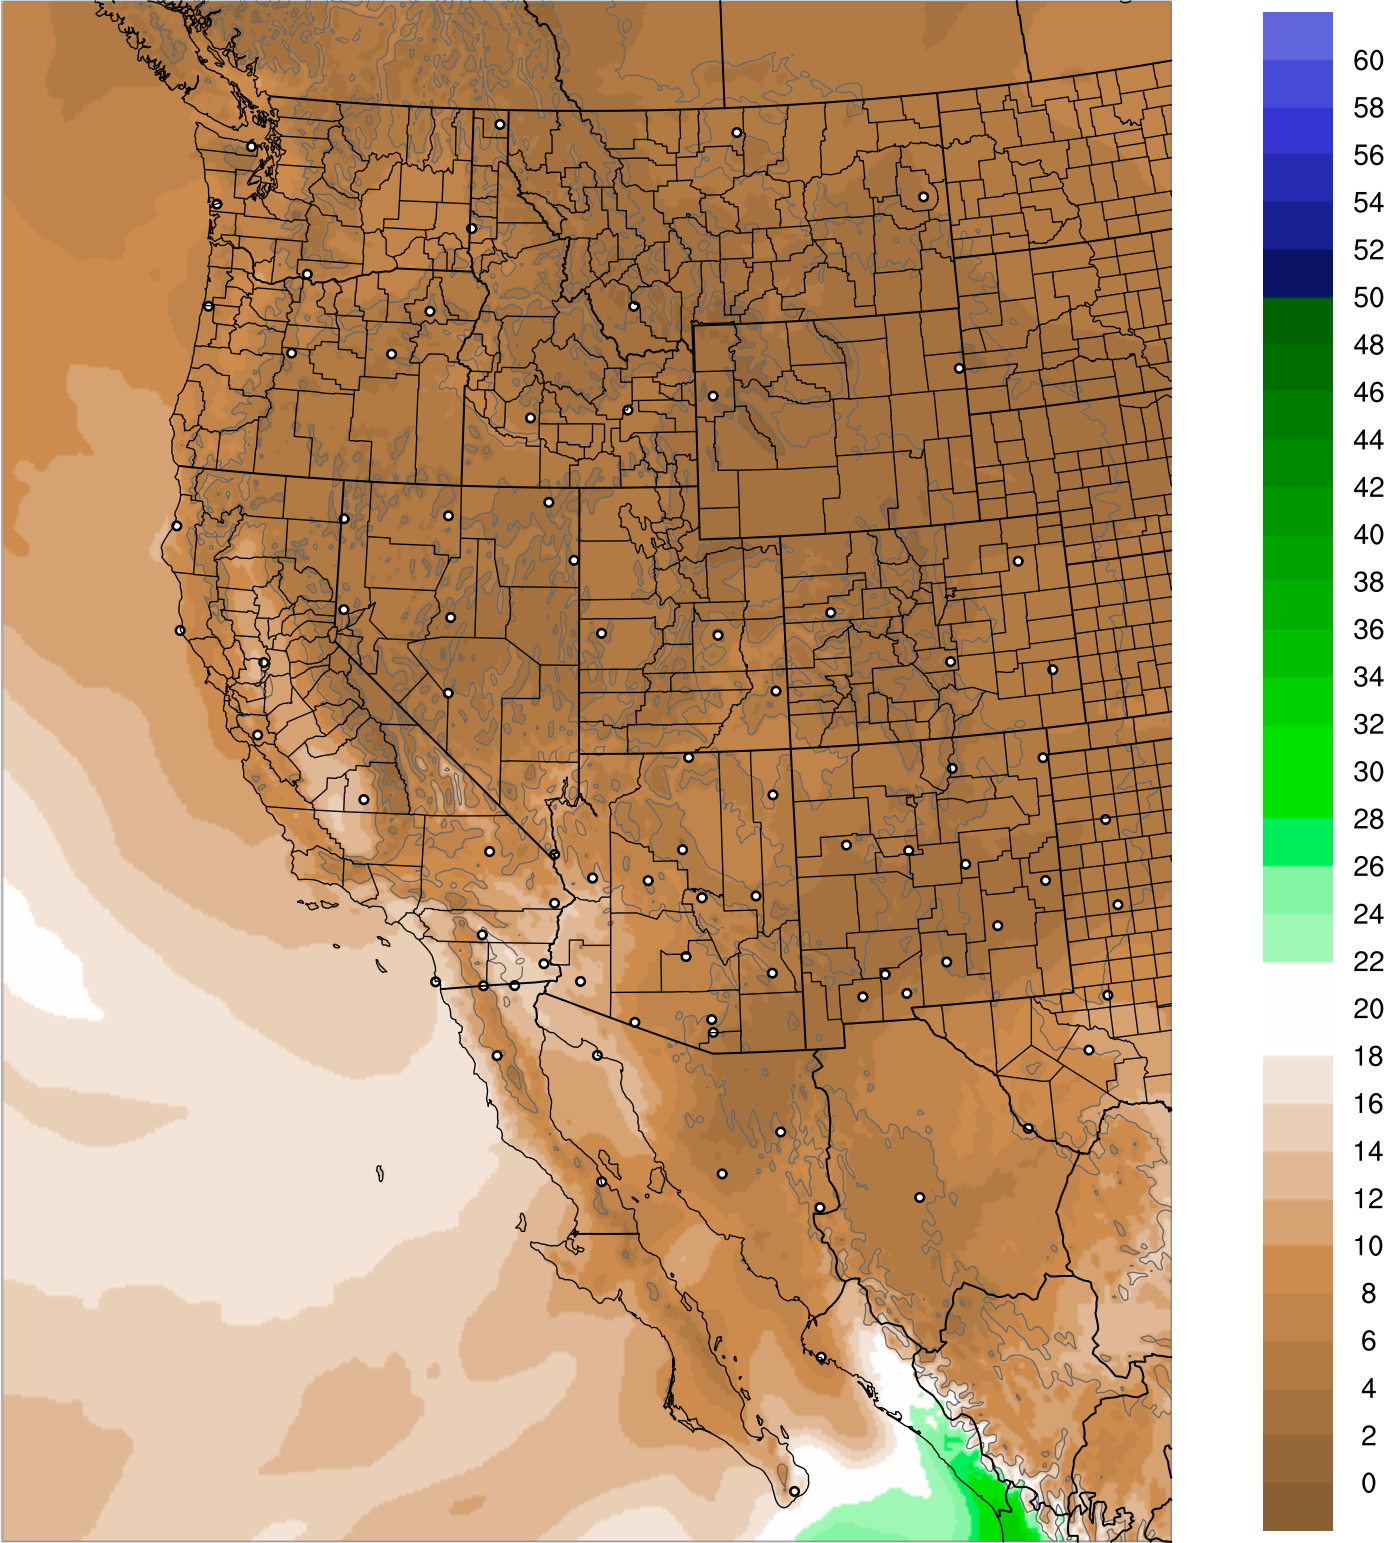

Corrected PWV 21 Feb 2019 5:45 UTC

PWV Error(mm) Obs-Init

Corrected PWV 21 Feb 2019 5:45 UTC

PWV Error(mm) Obs-Init