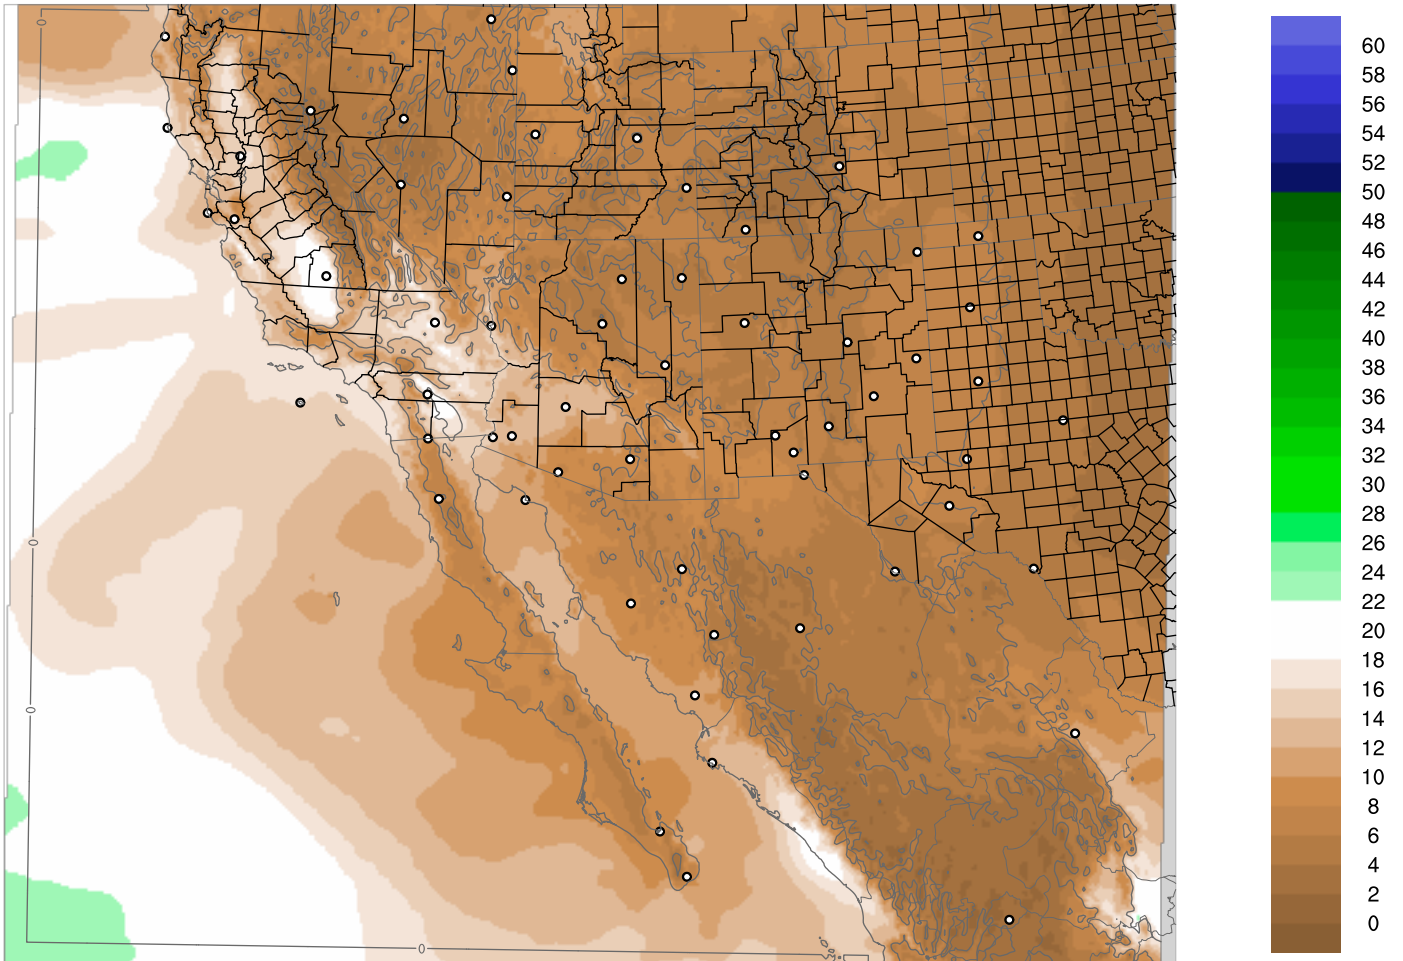

Corrected PWV 12 Jan 2018 5:45 UTC

PWV Error(mm) Obs-Init

Corrected PWV 12 Jan 2018 5:45 UTC

PWV Error(mm) Obs-Init