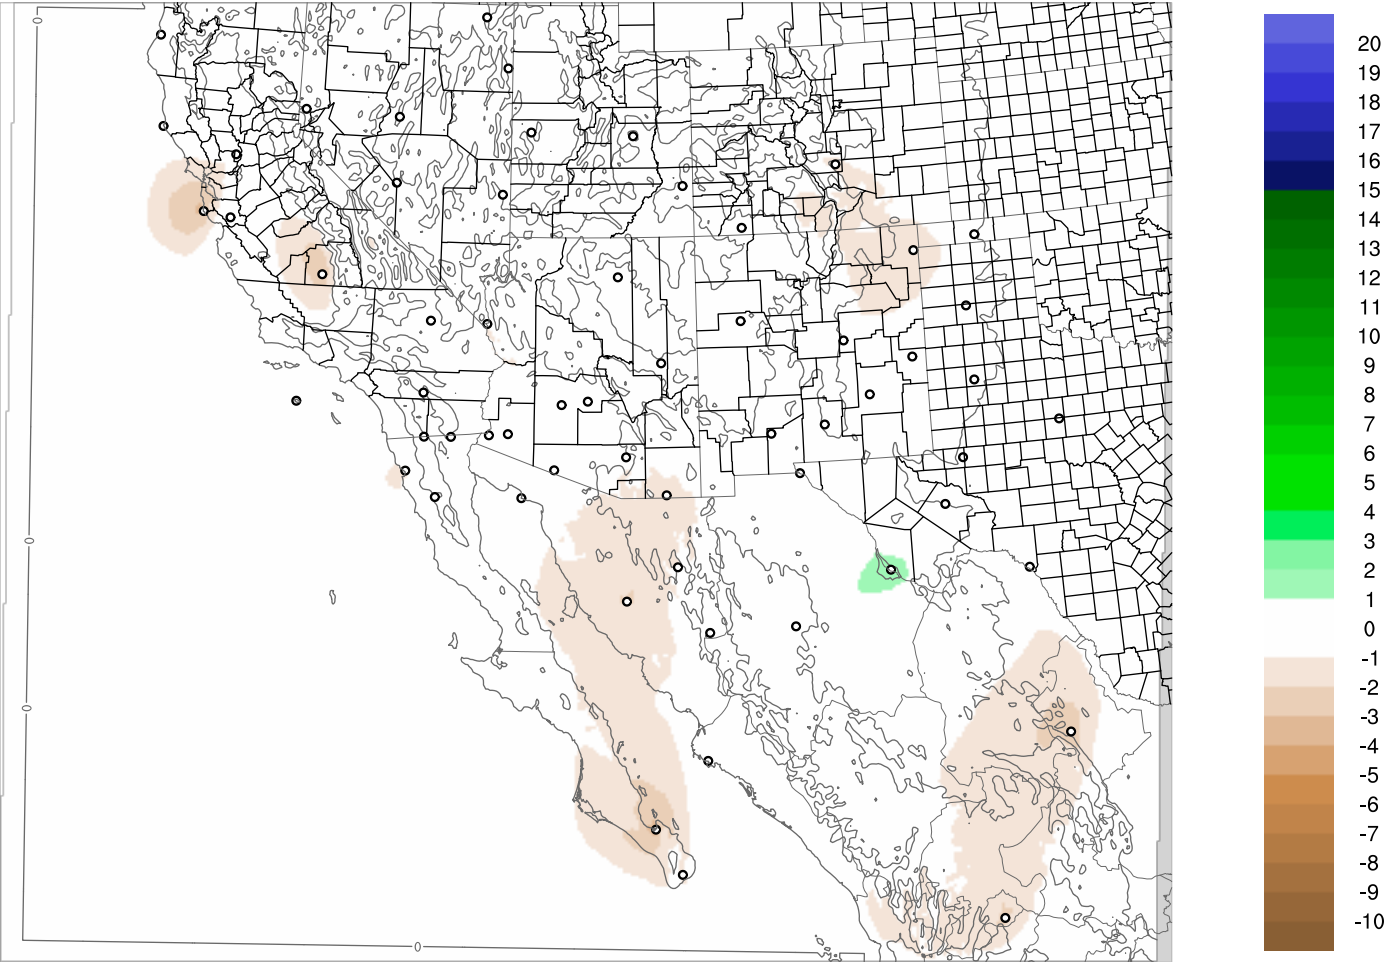

Corrected PWV 20 Nov 2017 5:45 UTC

PWV Error(mm) Obs-Init

Corrected PWV 20 Nov 2017 5:45 UTC

PWV Error(mm) Obs-Init