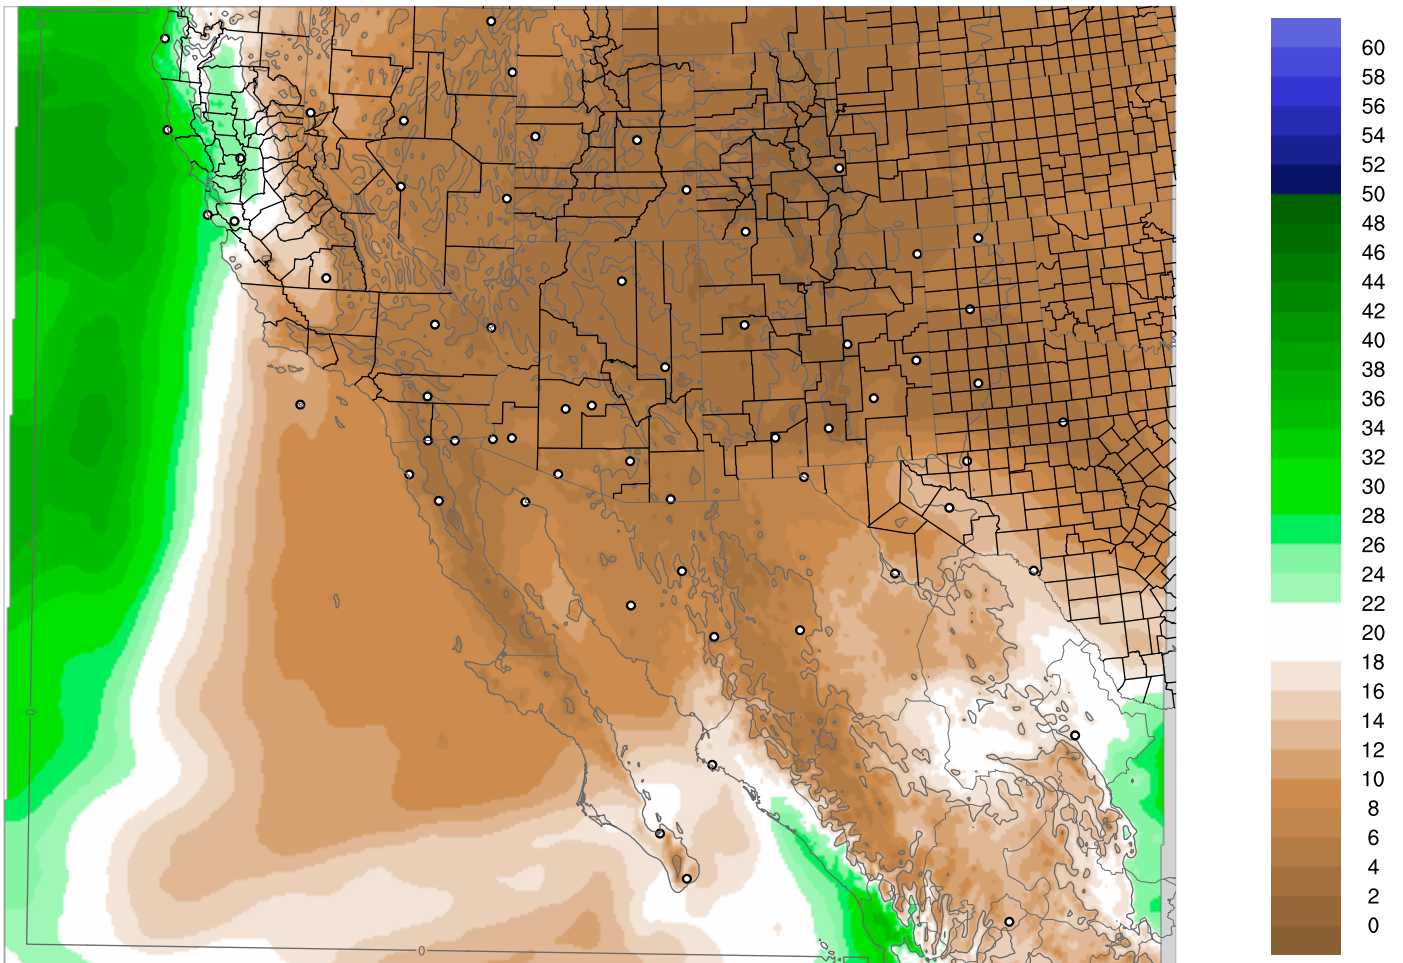

Corrected PWV 20 Nov 2017 5:45 UTC

PWV Error(mm) Obs-Init

Corrected PWV 20 Nov 2017 5:45 UTC

PWV Error(mm) Obs-Init