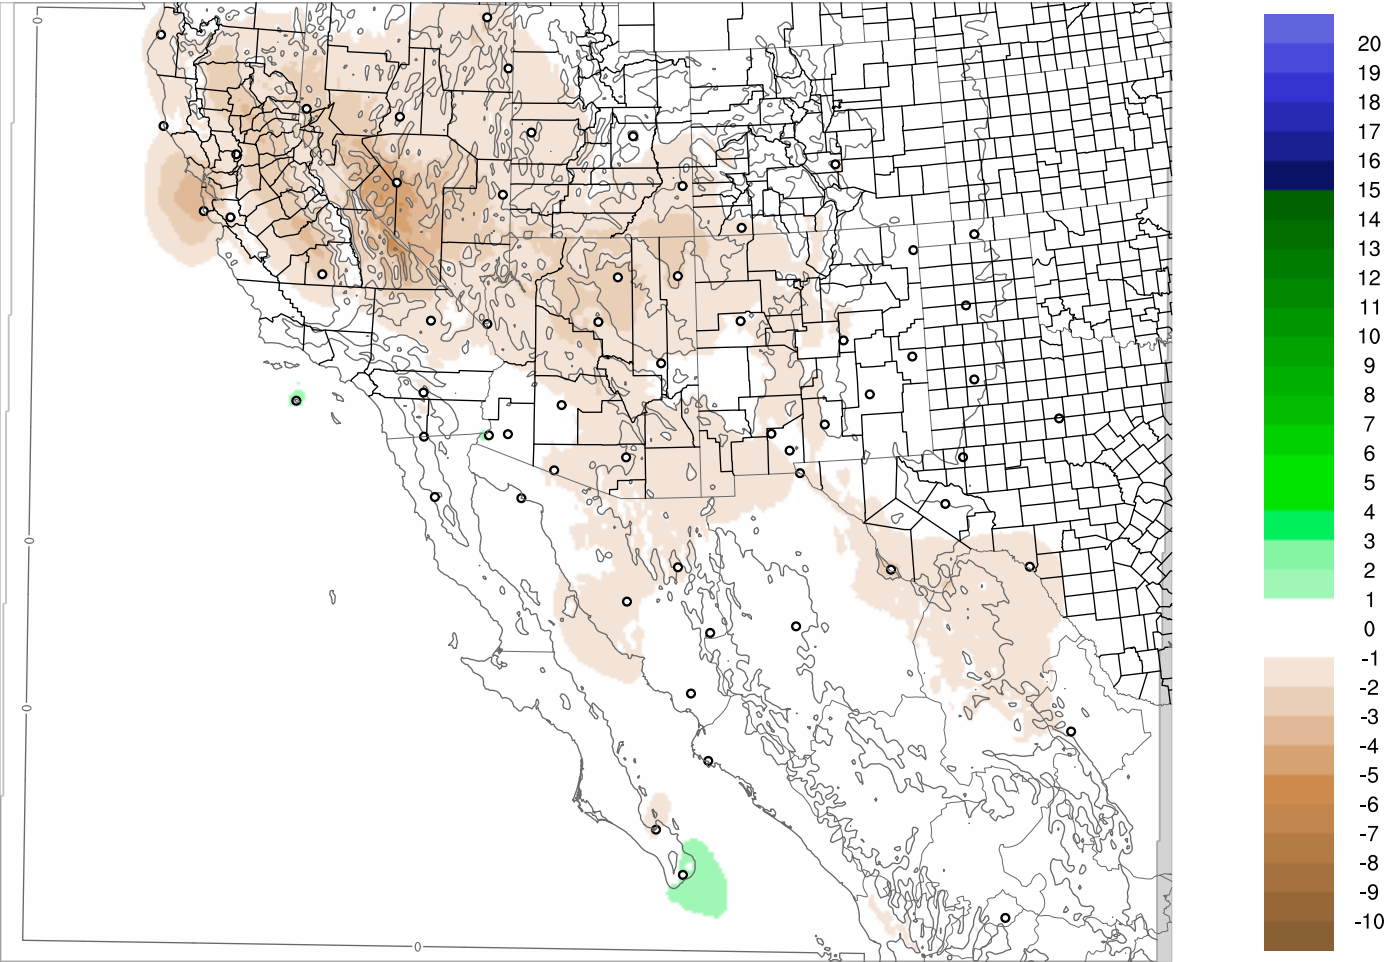

Corrected PWV 12 Jan 2018 5:45 UTC

PWV Error(mm) Obs-Init

Corrected PWV 12 Jan 2018 5:45 UTC

PWV Error(mm) Obs-Init