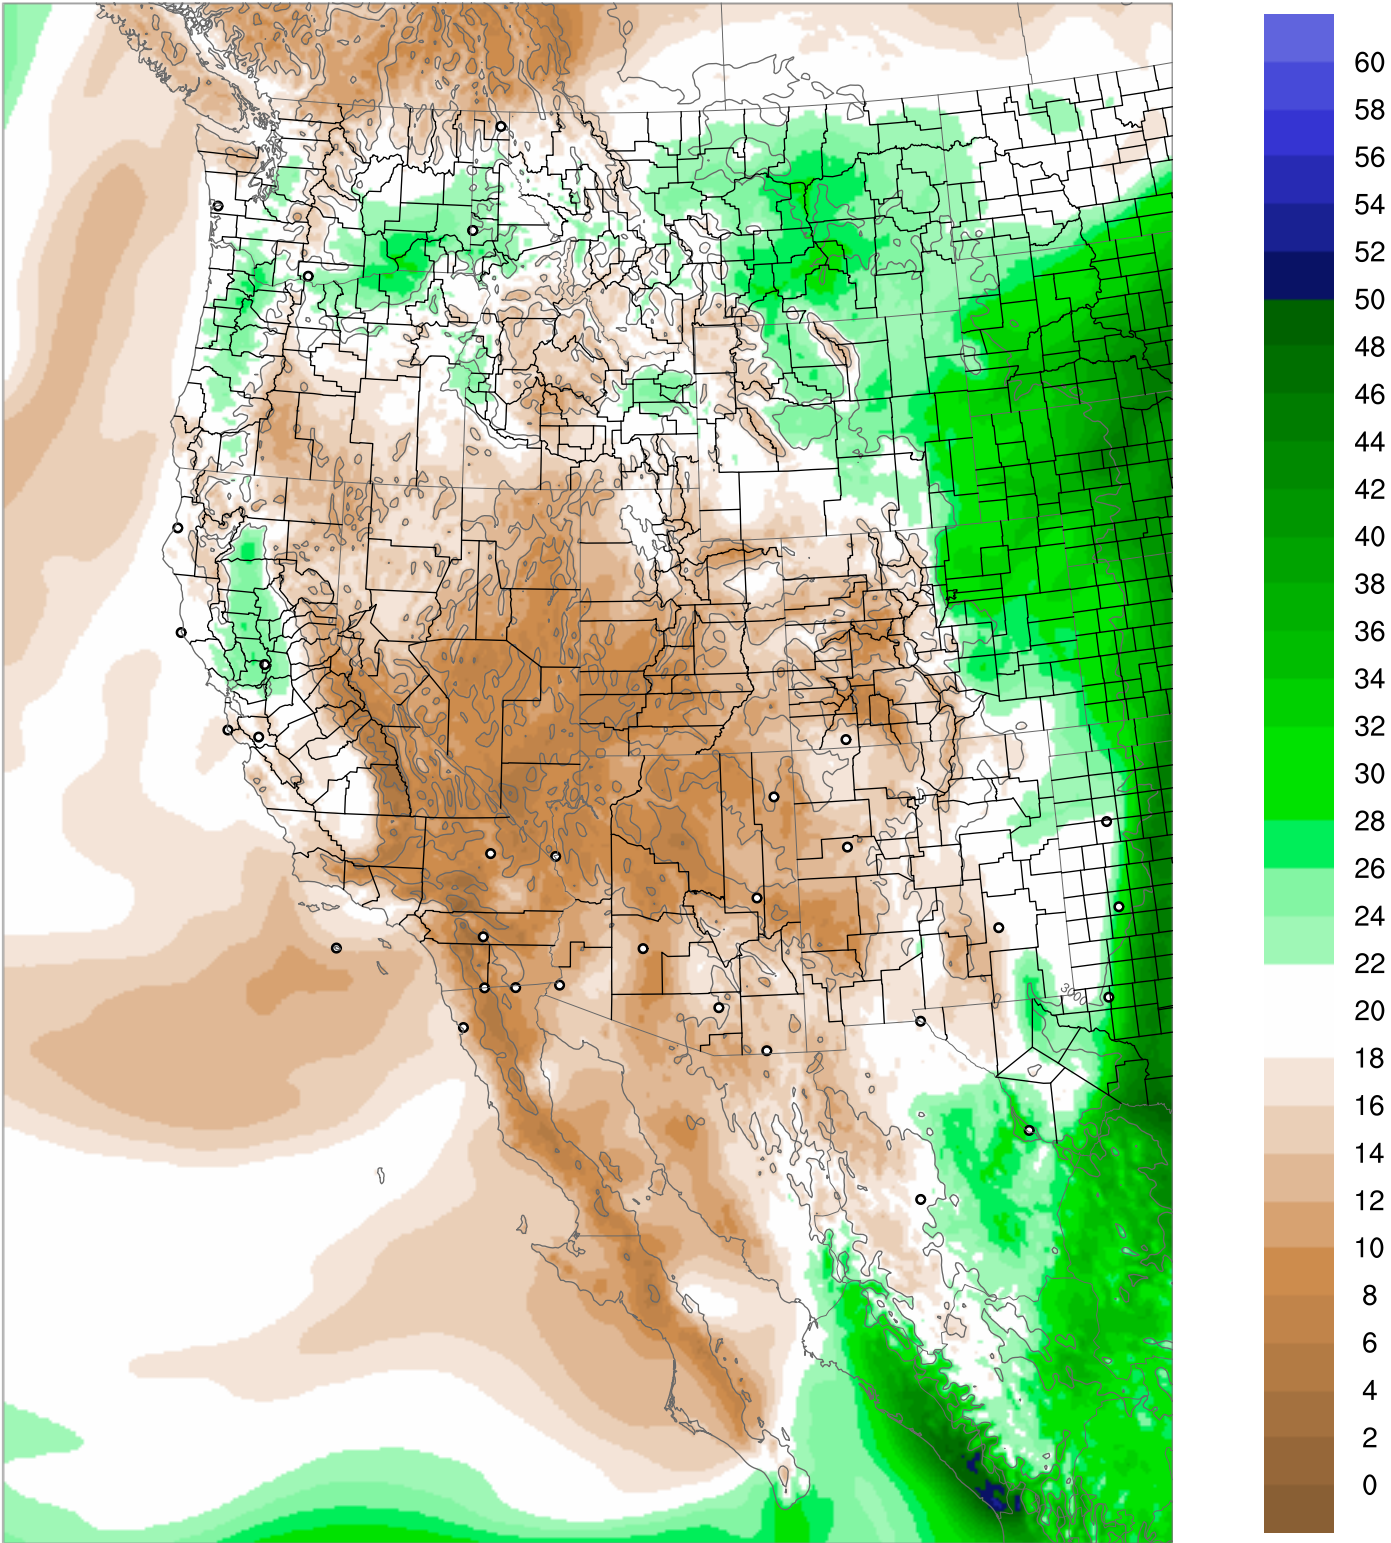

Corrected PWV 18 Jun 2018 5:45 UTC

PWV Error(mm) Obs-Init

Corrected PWV 18 Jun 2018 5:45 UTC

PWV Error(mm) Obs-Init