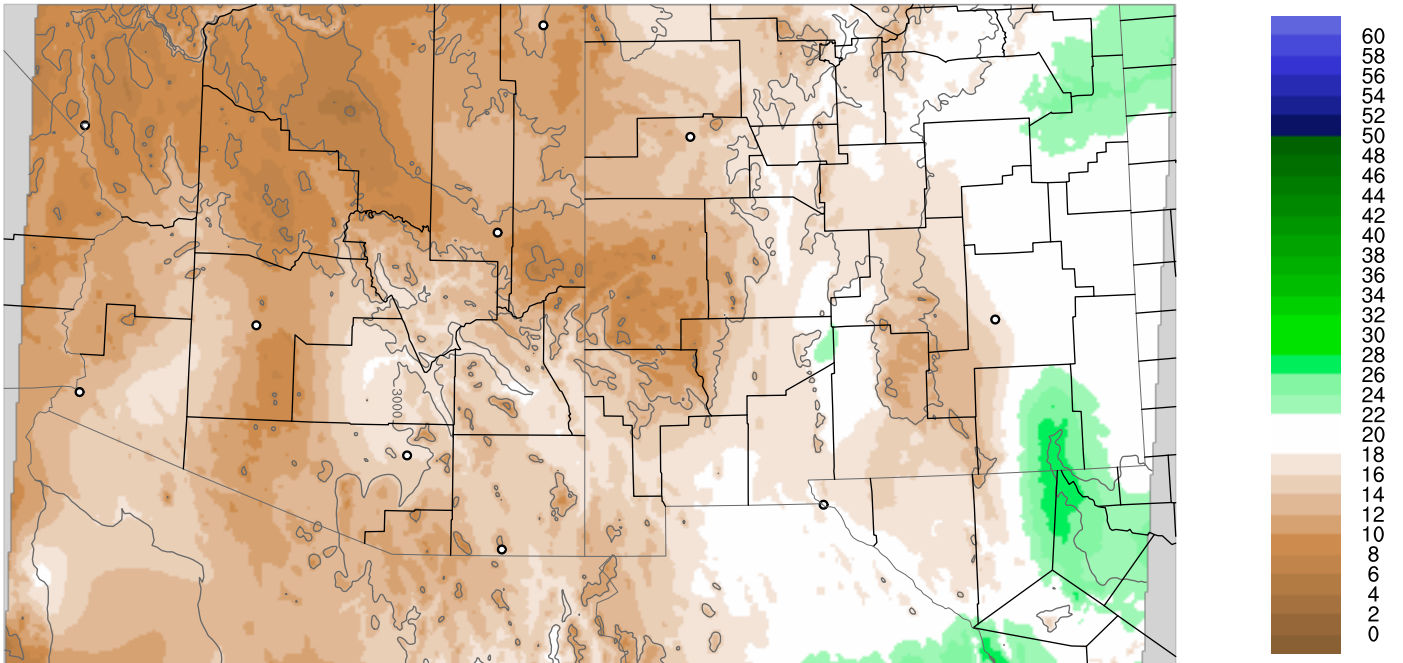

Corrected PWV 18 Jun 2018 5:45 UTC

PWV Error(mm) Obs-Init

Corrected PWV 18 Jun 2018 5:45 UTC

PWV Error(mm) Obs-Init