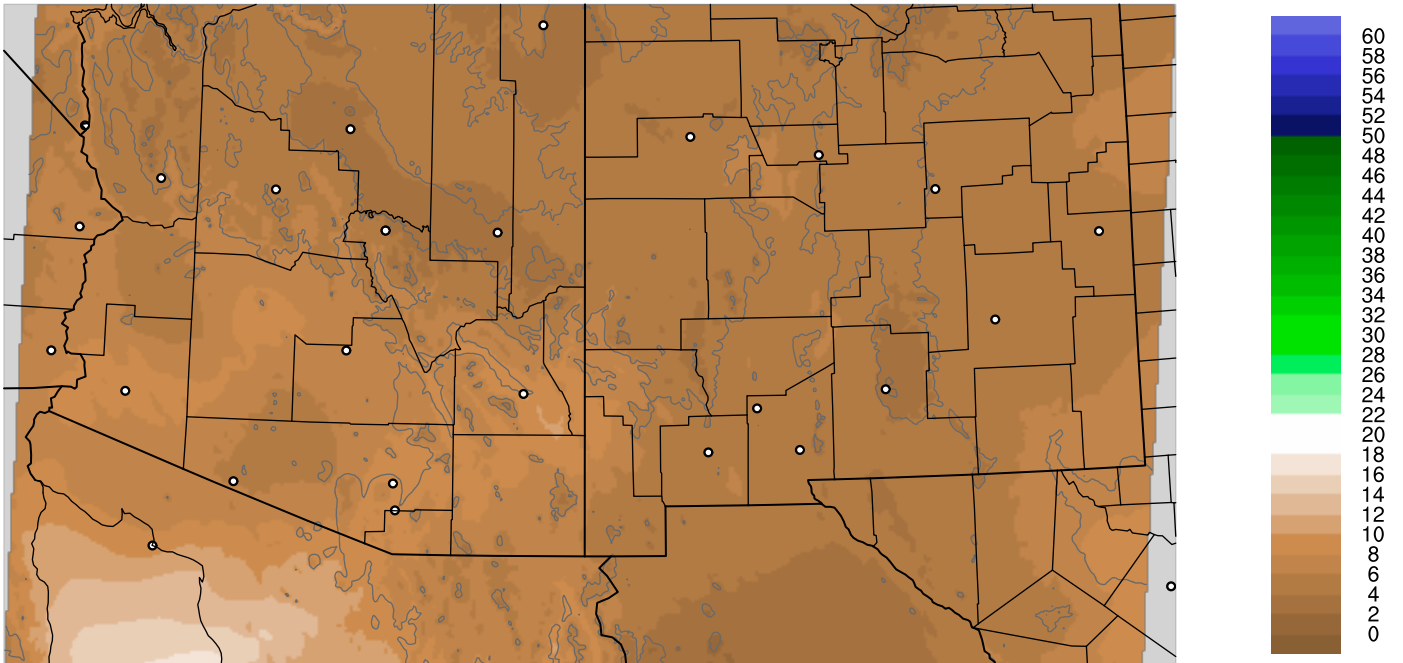

Corrected PWV 19 Feb 2019 5:45 UTC

PWV Error(mm) Obs-Init

Corrected PWV 19 Feb 2019 5:45 UTC

PWV Error(mm) Obs-Init