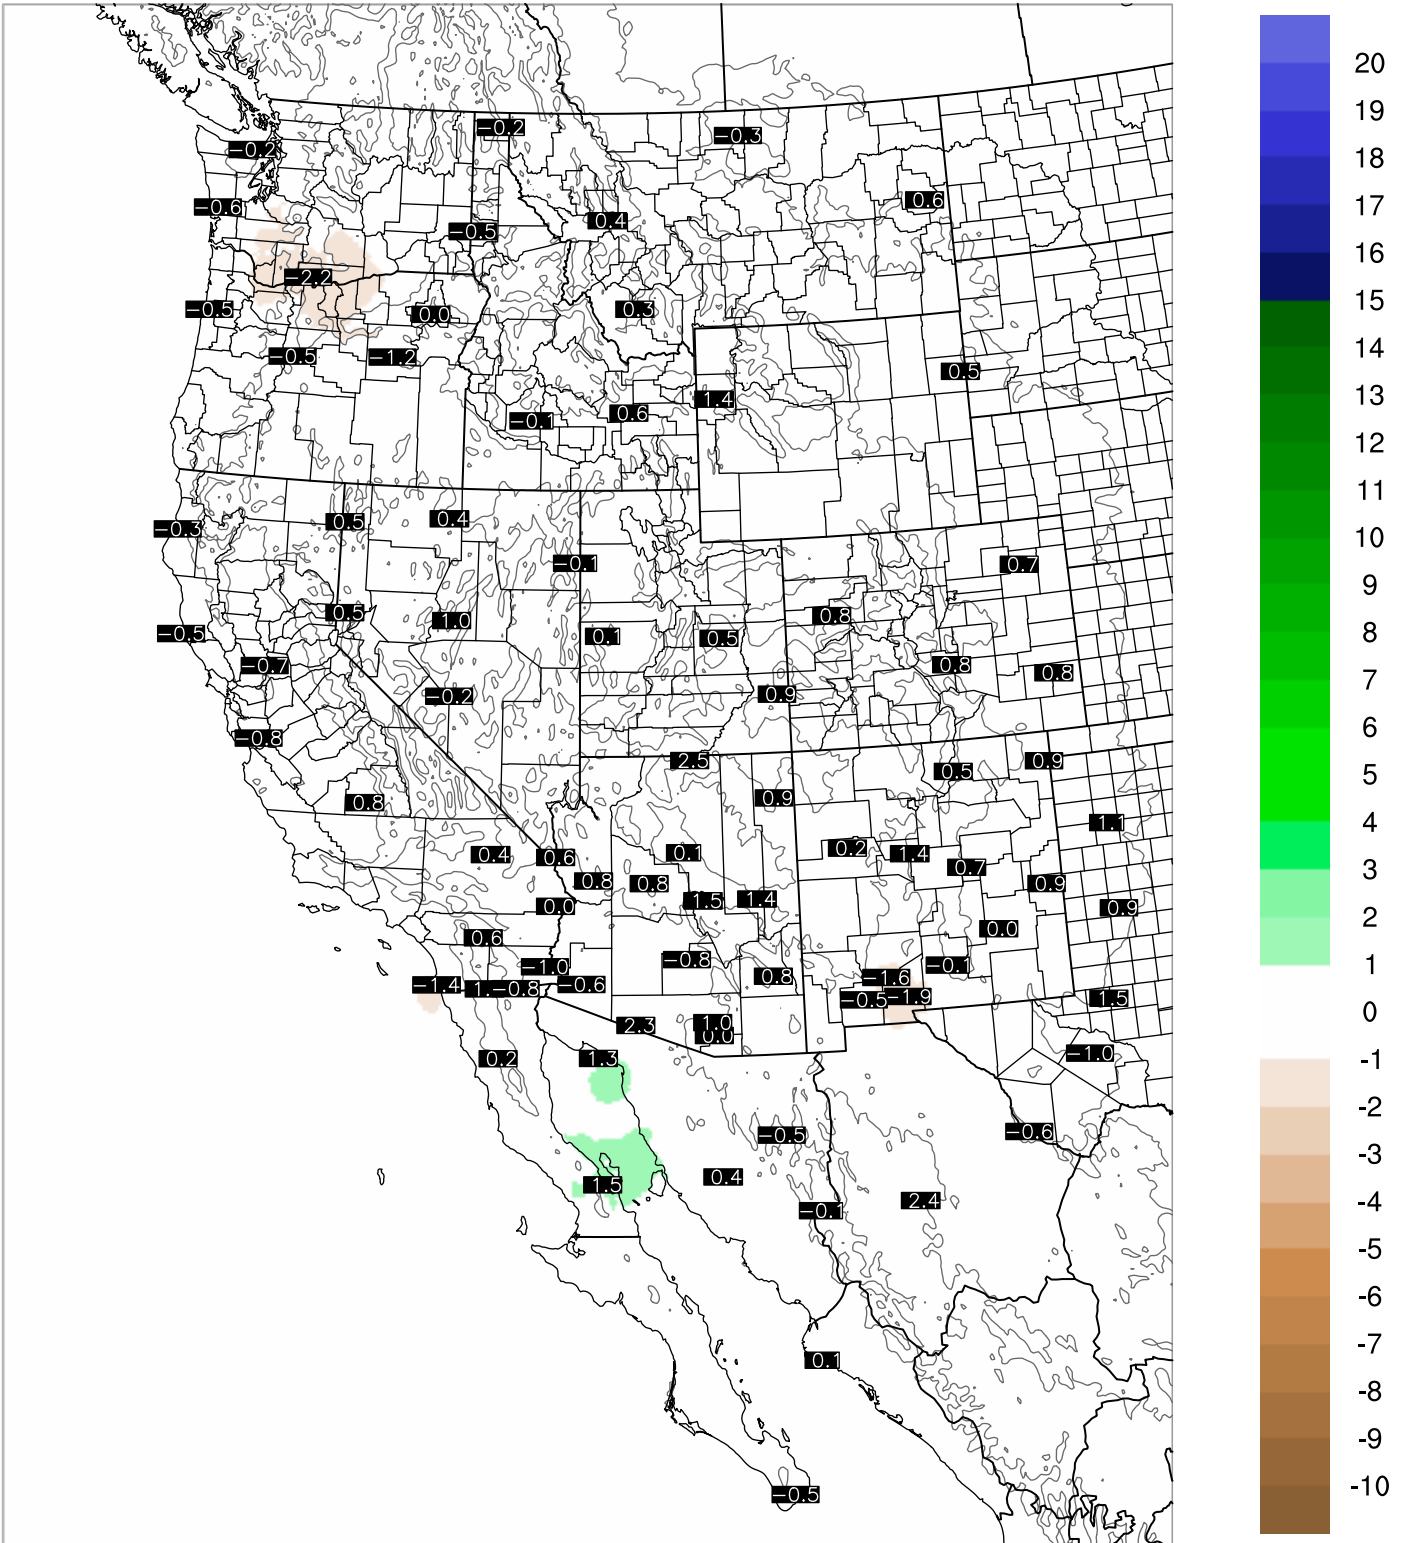

Corrected PWV 19 Feb 2019 5:45 UTC

PWV Error(mm) Obs-Init

Corrected PWV 19 Feb 2019 5:45 UTC

PWV Error(mm) Obs-Init