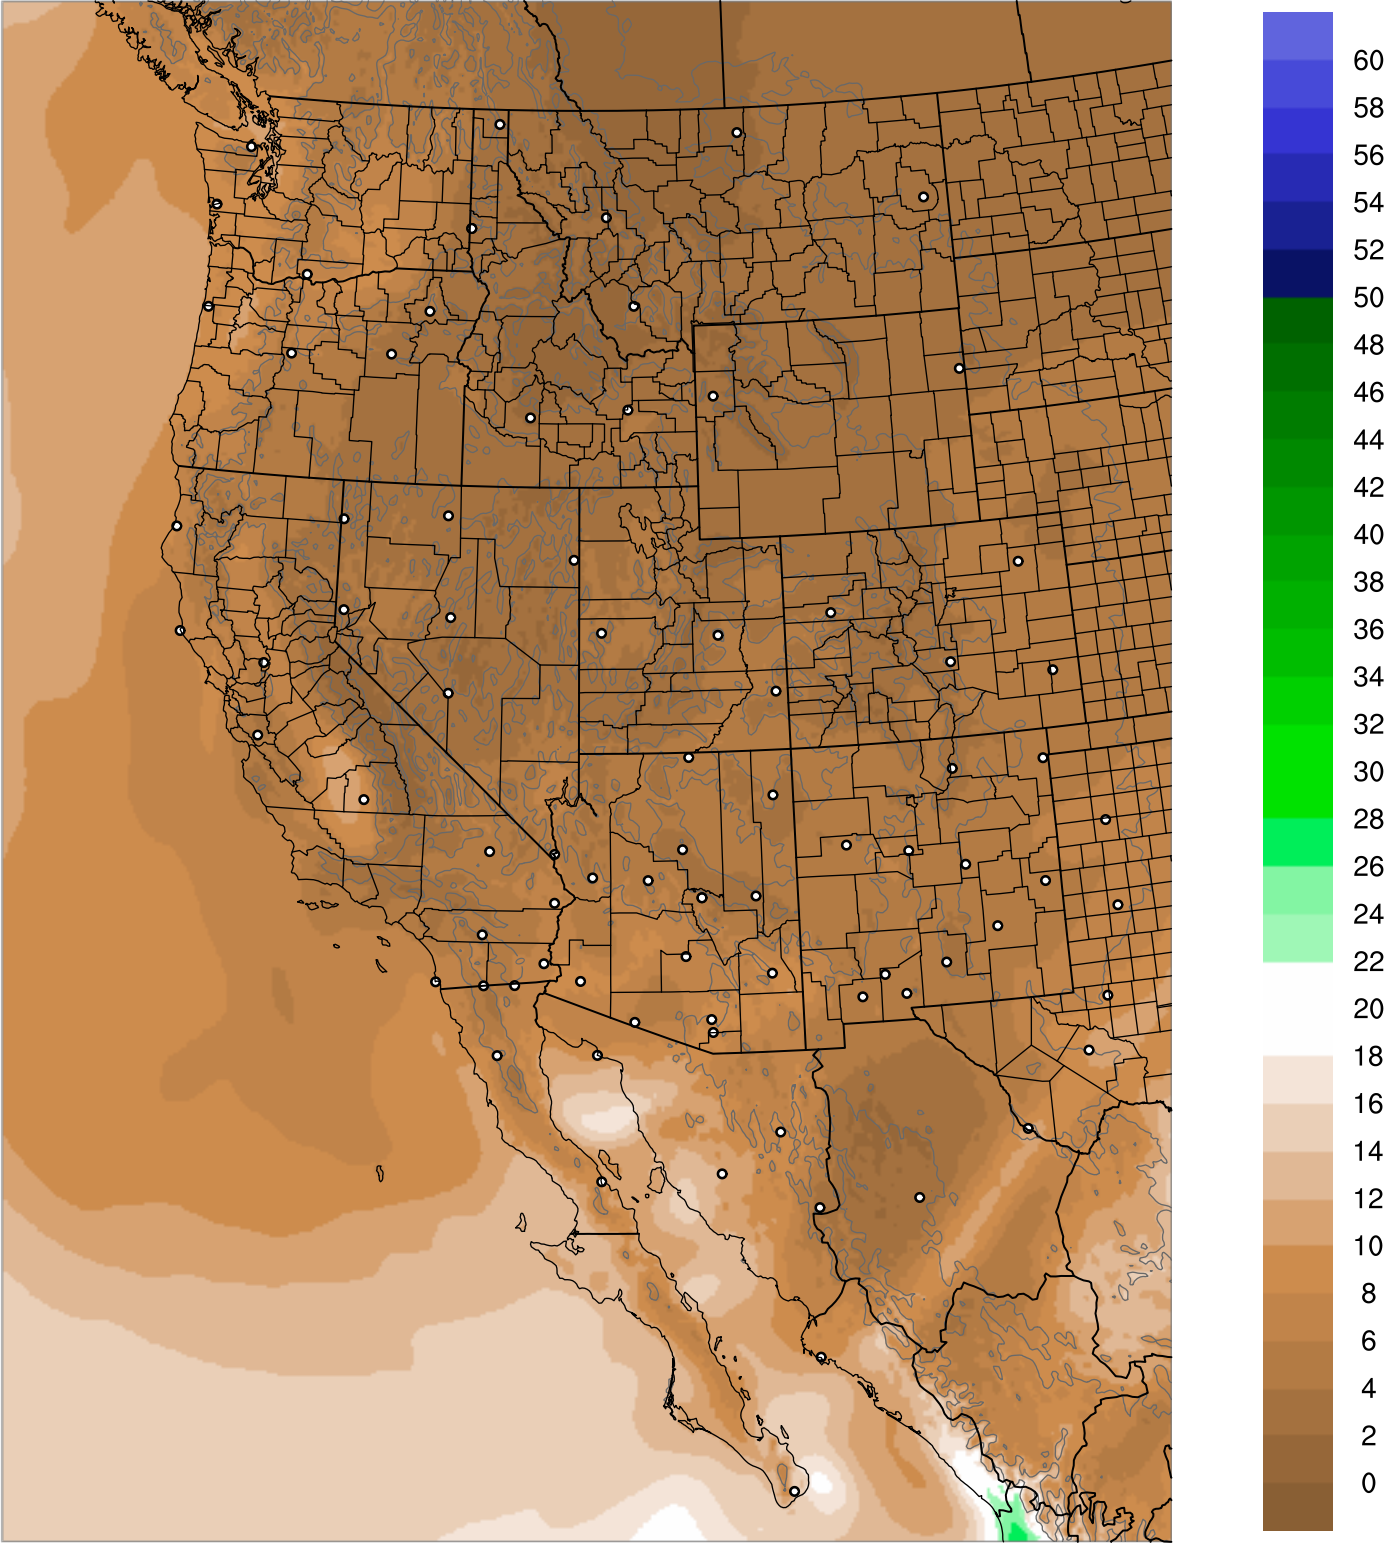

Corrected PWV 19 Feb 2019 5:45 UTC

PWV Error(mm) Obs-Init

Corrected PWV 19 Feb 2019 5:45 UTC

PWV Error(mm) Obs-Init