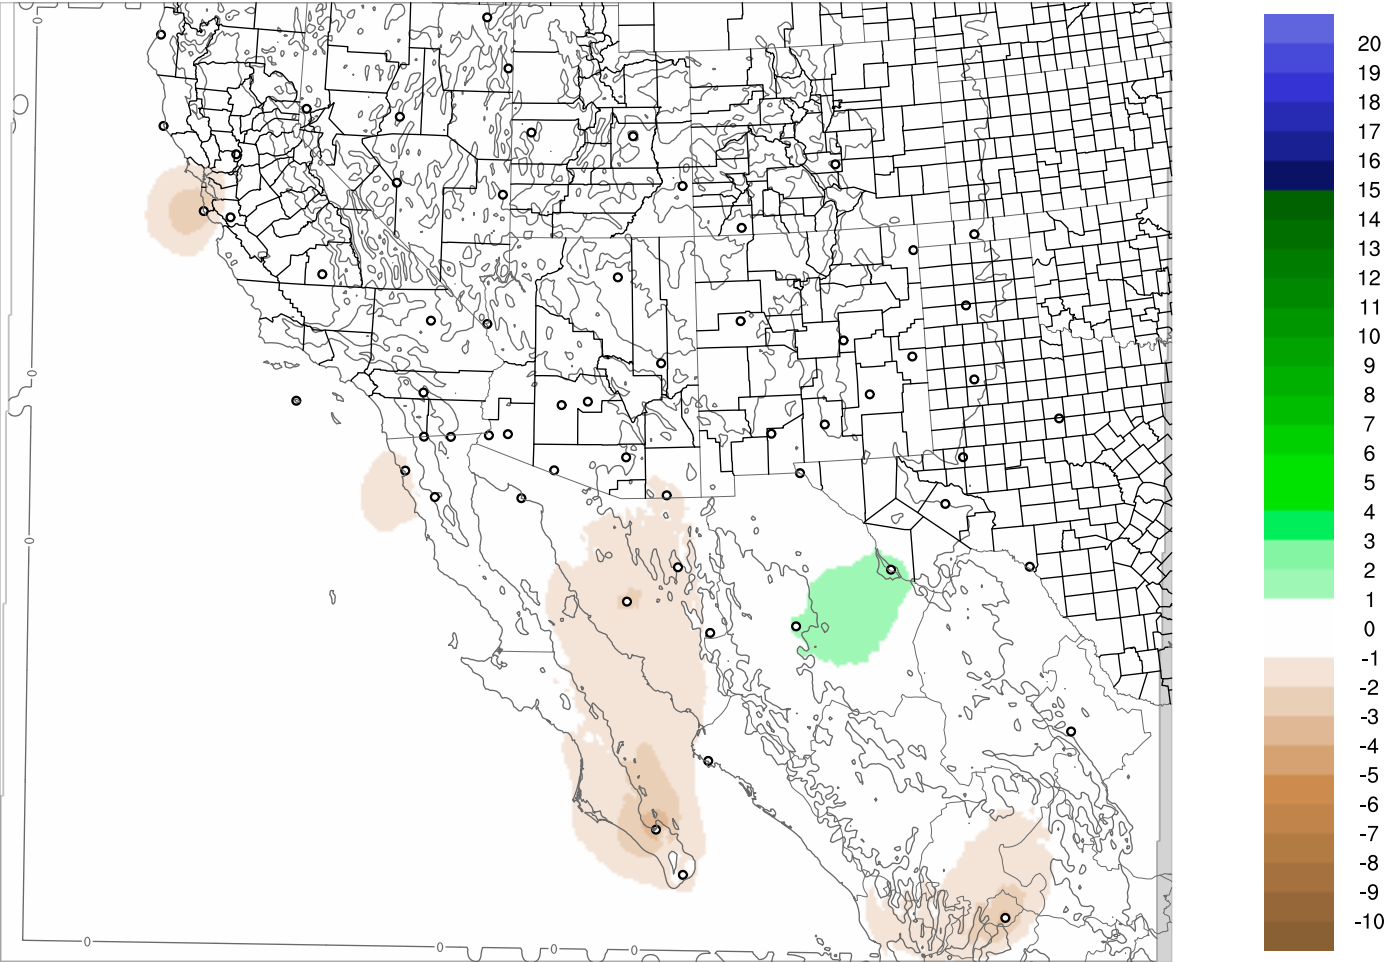

Corrected PWV 20 Nov 2017 5:45 UTC

PWV Error(mm) Obs-Init

Corrected PWV 20 Nov 2017 5:45 UTC

PWV Error(mm) Obs-Init