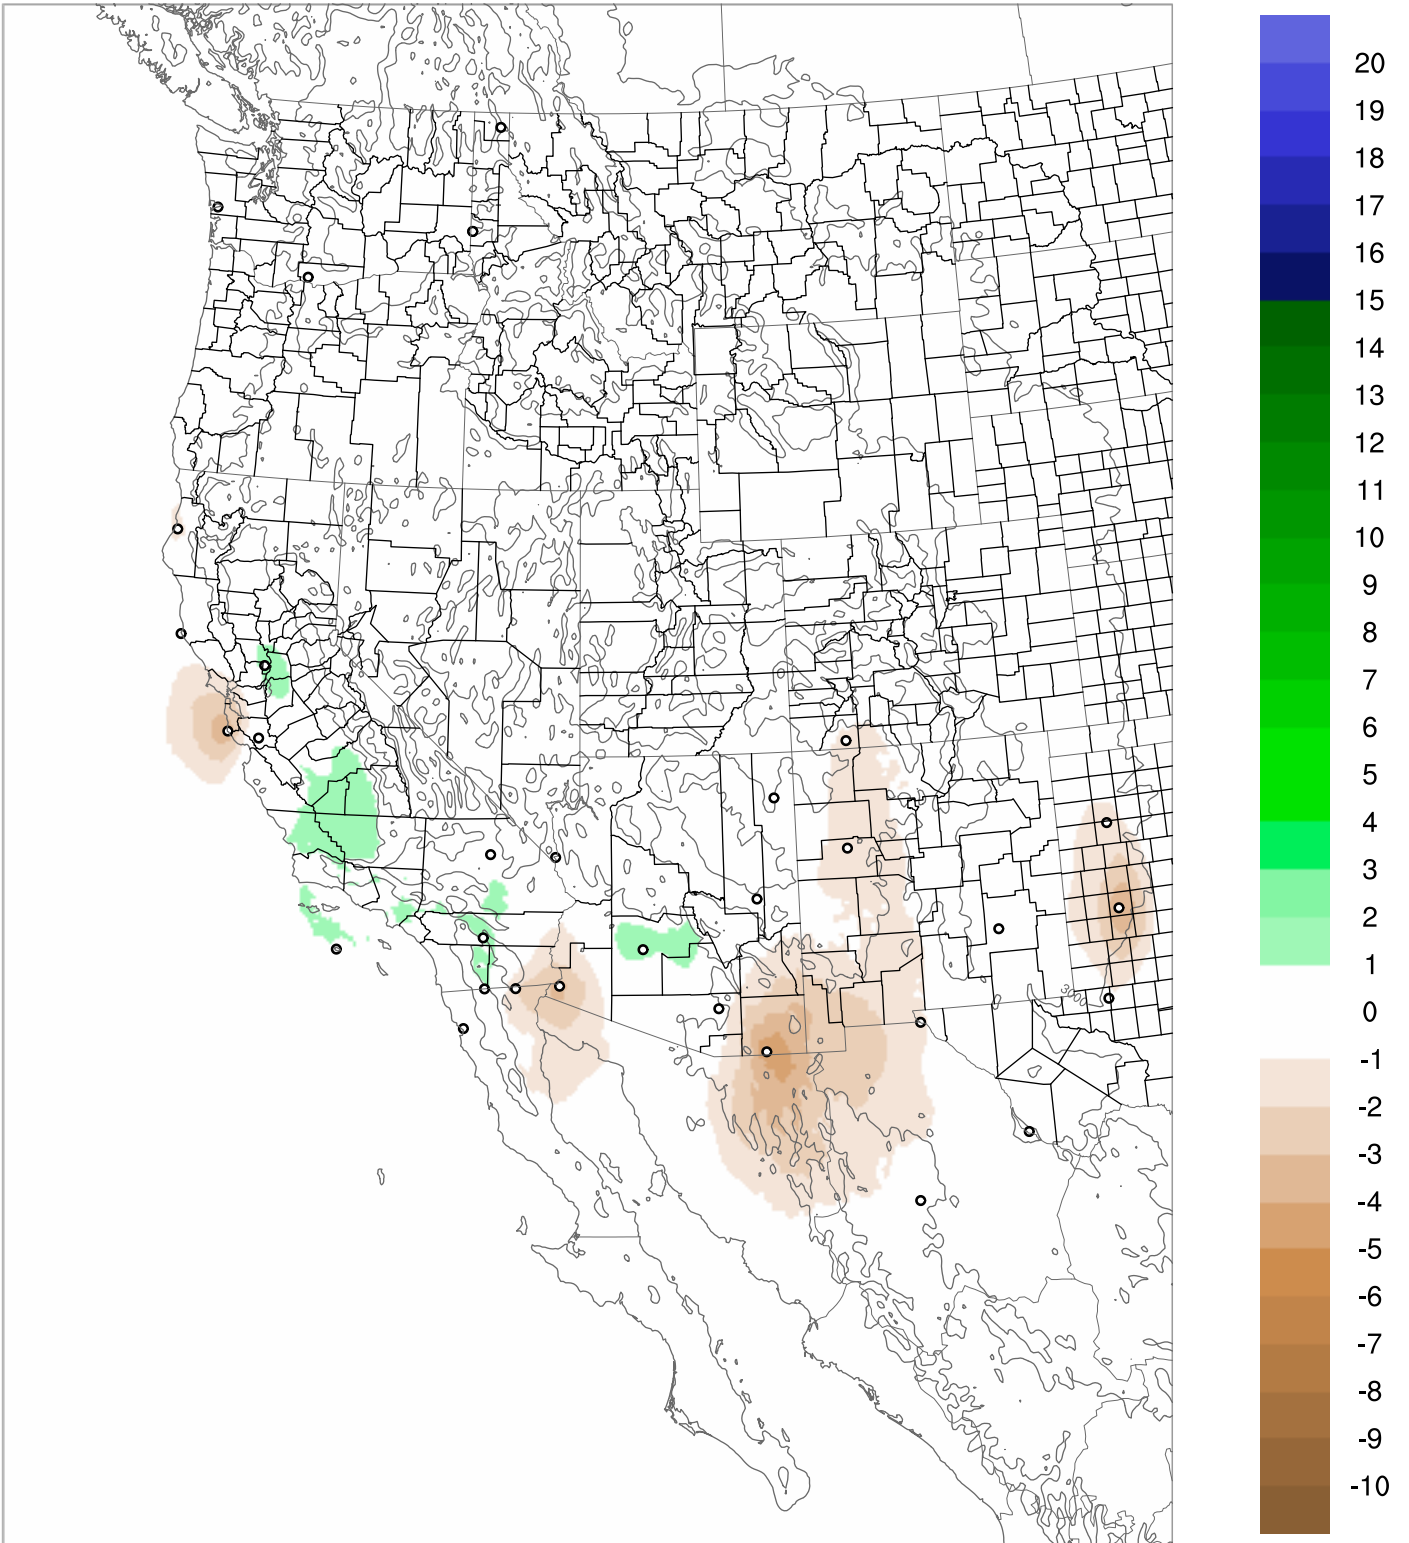

Corrected PWV 18 Jun 2018 5:45 UTC

PWV Error(mm) Obs-Init

Corrected PWV 18 Jun 2018 5:45 UTC

PWV Error(mm) Obs-Init