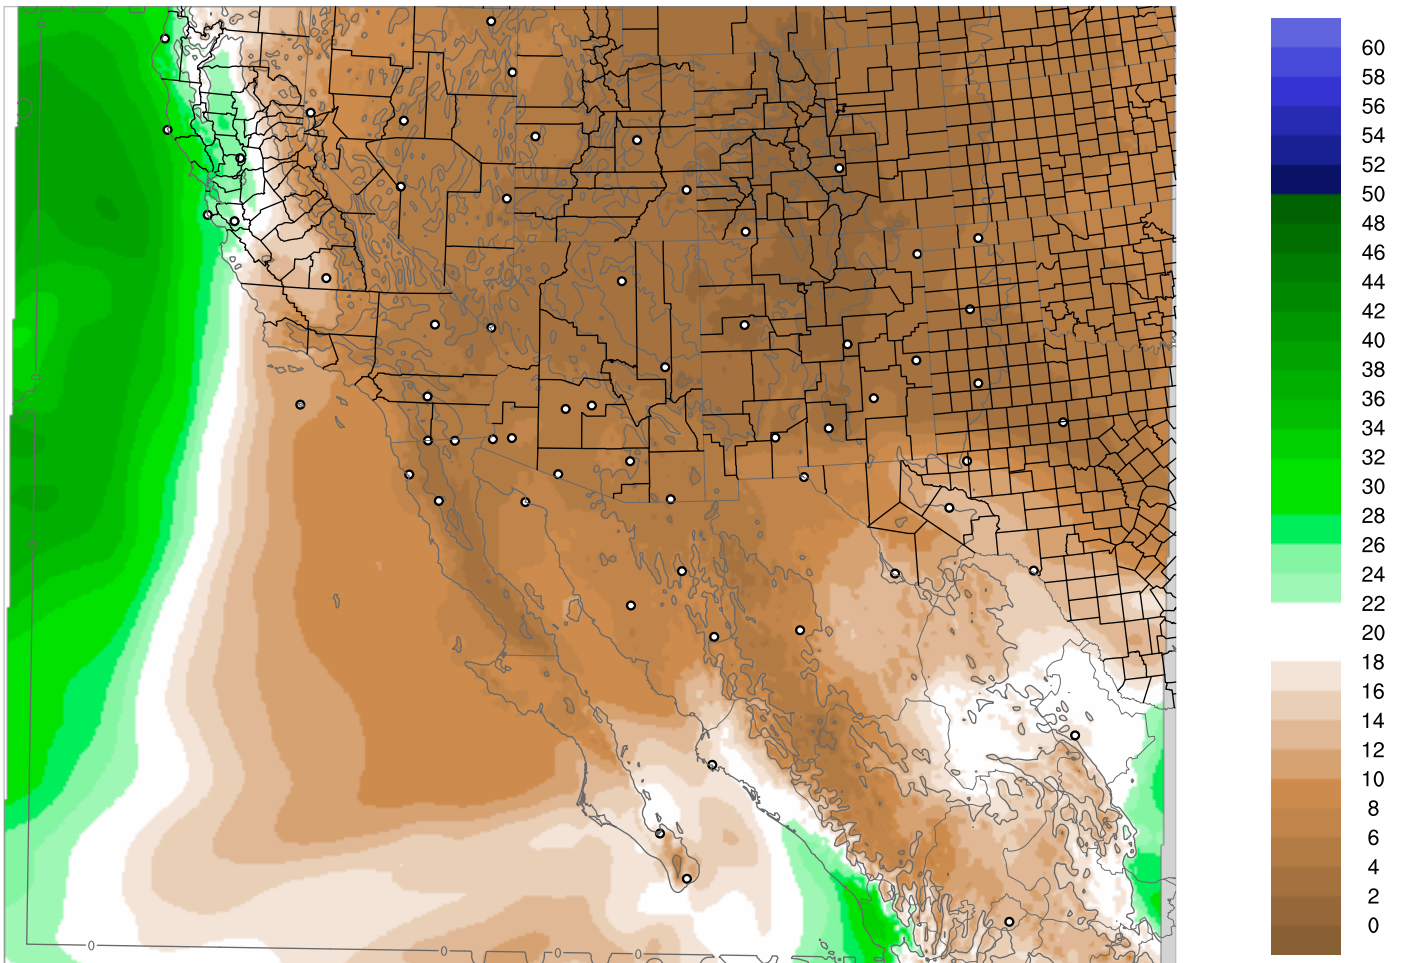

Corrected PWV 20 Nov 2017 5:45 UTC

PWV Error(mm) Obs-Init

Corrected PWV 20 Nov 2017 5:45 UTC

PWV Error(mm) Obs-Init