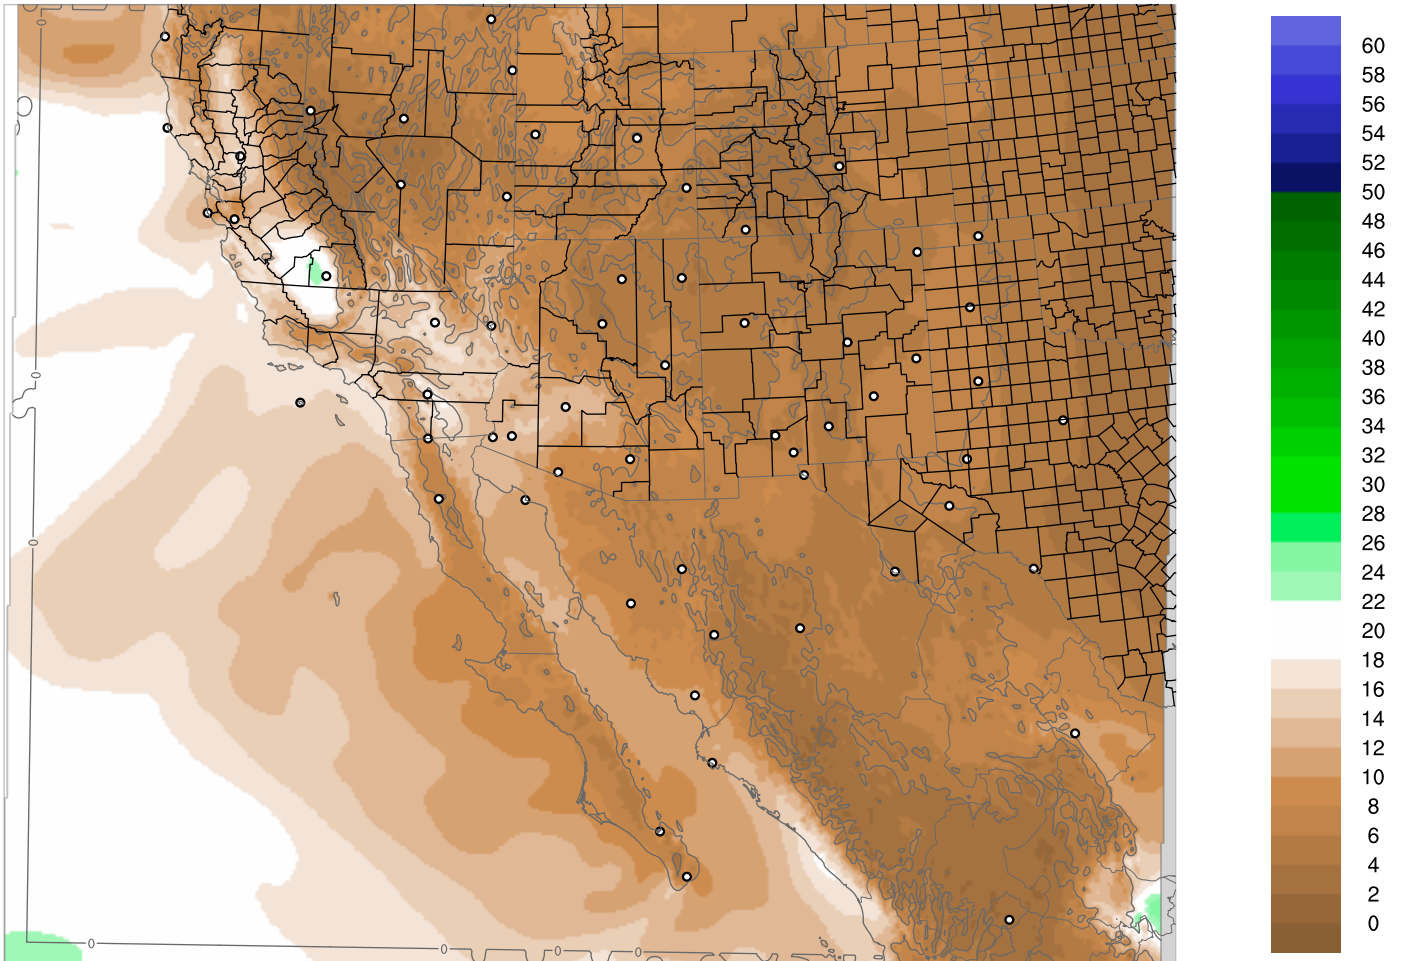

# Corrected PWV 12 Jan 2018 5:45 UTC

PWV Error(mm) Obs-Init

Corrected PWV 12 Jan 2018 5:45 UTC

PWV Error(mm) Obs-Init