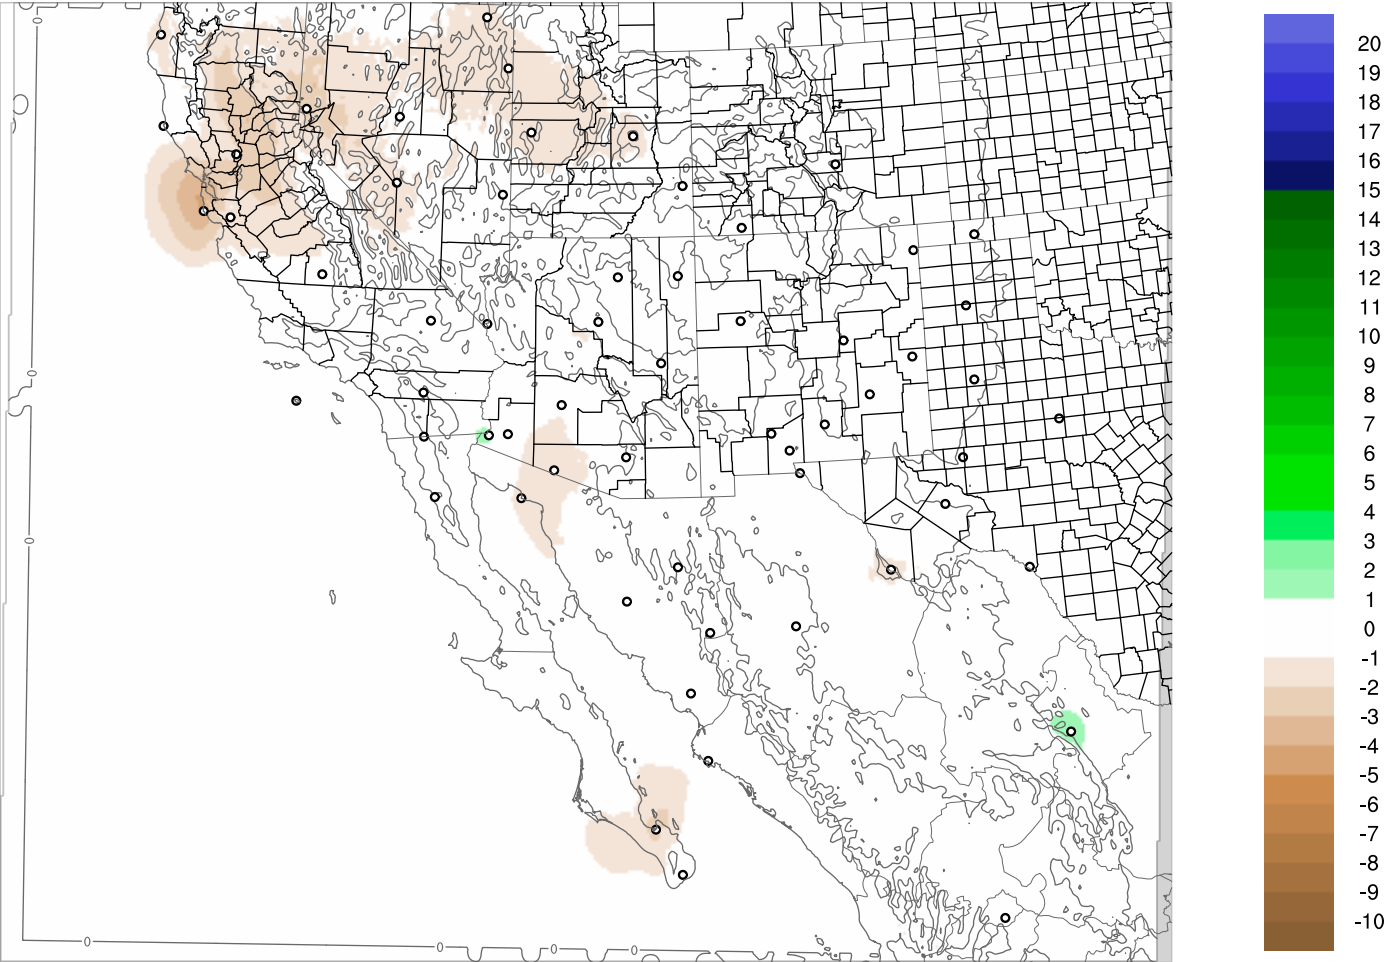

# Corrected PWV 12 Jan 2018 5:45 UTC

PWV Error(mm) Obs-Init

Corrected PWV 12 Jan 2018 5:45 UTC

PWV Error(mm) Obs-Init